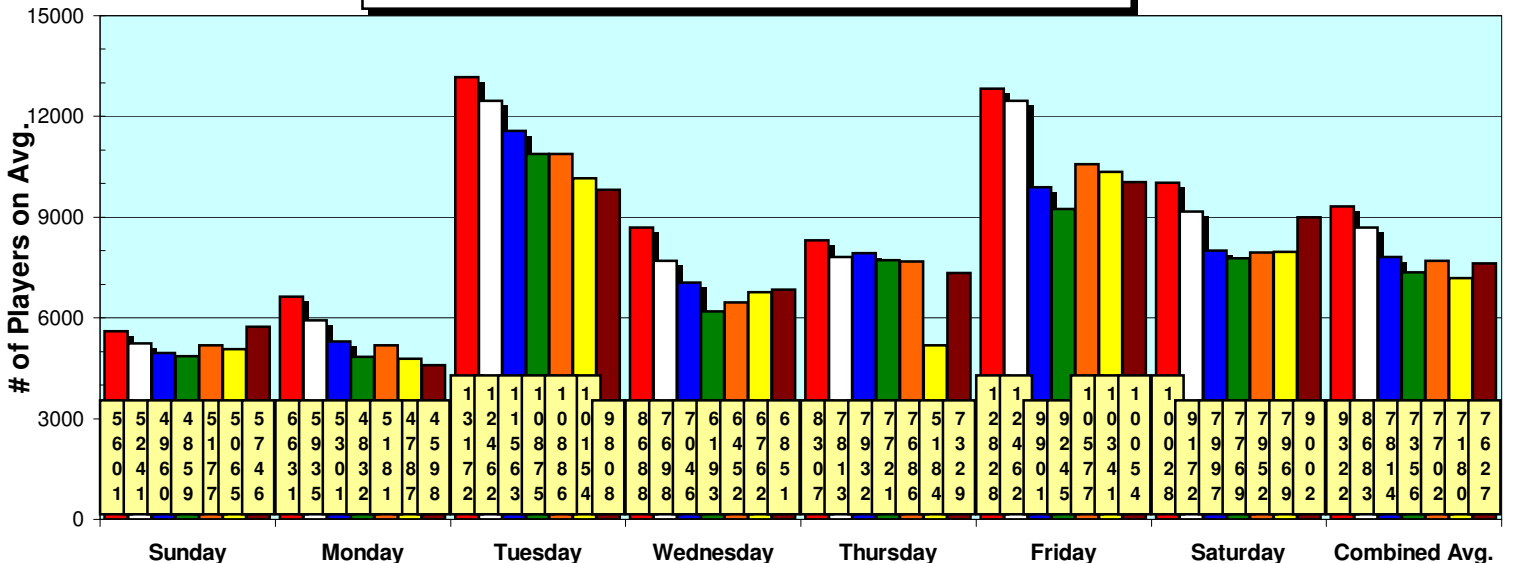

Annual Average Playmaker Trivia Usage per night

Nightly Games - Red=2003 / White=2004 / Blue=2005 / Green=2006 / Orange=2007 / Yellow=2008 - Dark Red=2009