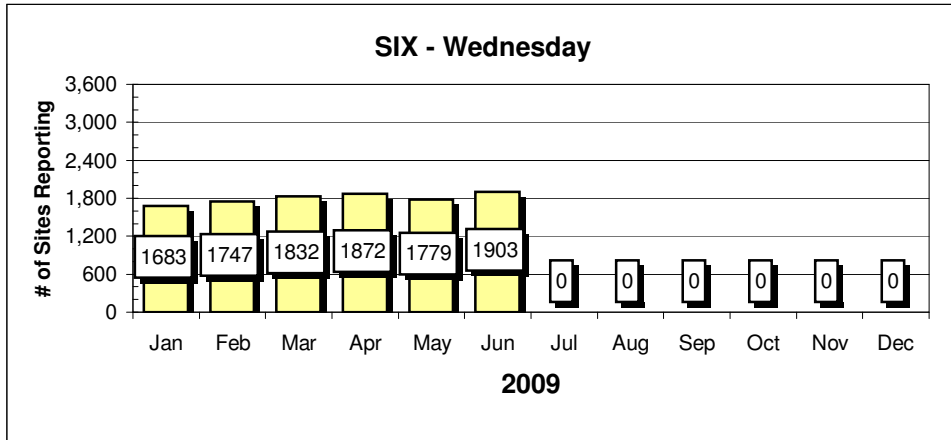

Site Reports

Player Reports

Sports IQ - Monday

Sports IQ - Monday

Showdown - Tuesday

Showdown - Tuesday

Site Reports

Player Reports

Six - Thursday

Six - Thursday

Spotlight - Friday

Spotlight - Friday

Site Reports

Player Reports

Chart data for above Charts

Highs & Lows data based on completed months of play

Sun.	Sites	Sun.	Players
Jan	1,360	Jan	5,031
Feb	1,659	Feb	6,460
Mar		Mar	
Apr		Apr	
May		May	
Jun		Jun	
Jul		Jul	
Aug		Aug	
Sept		Sept	
Oct		Oct	
Nov		Nov	
Dec		Dec	
High	1,659	High	6,460
Low	1,360	Low	5,031