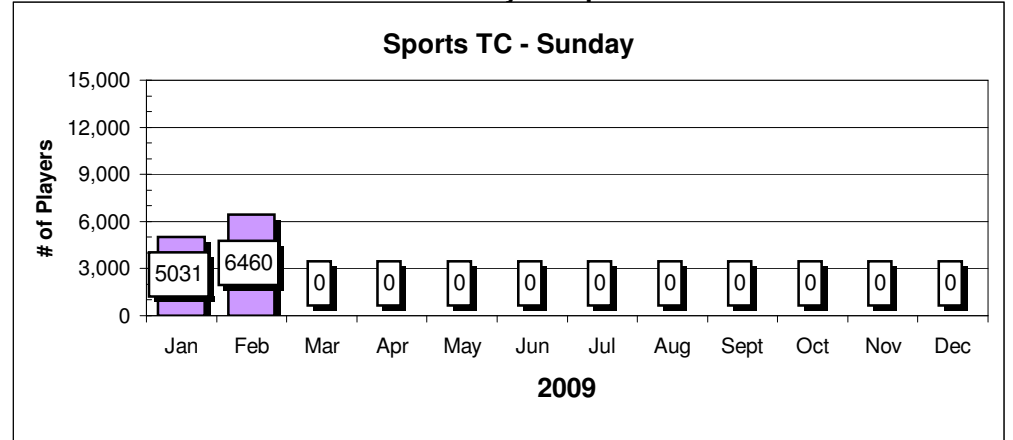

Player Reports