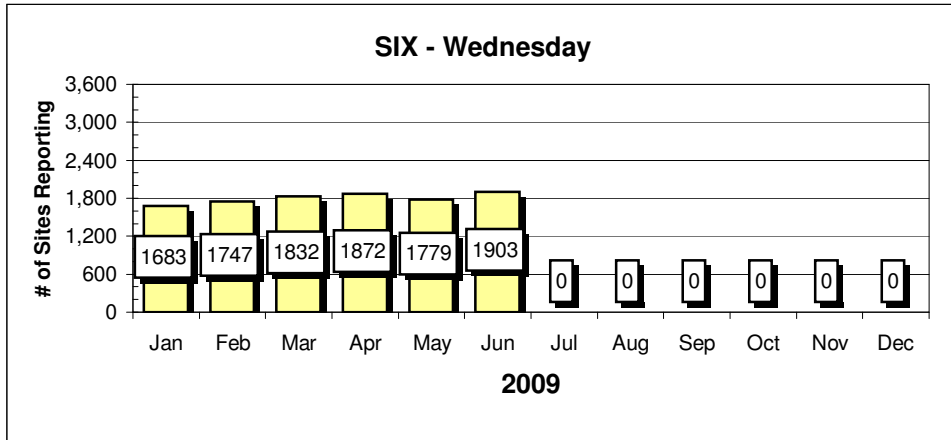

Site Reports

Player Reports

Sports IQ - Monday

Sports IQ - Monday

Showdown - Tuesday

Showdown - Tuesday

Site Reports

Player Reports

Six - Thursday

Six - Thursday

Spotlight - Friday

Spotlight - Friday

Site Reports

Player Reports

Chart data for above Charts

Highs & Lows data based on completed months of play

Sun.	Sites	Sun.	Players
Jan	1,360	Jan	5,031
Feb	1,659	Feb	6,460
Mar		Mar	
Apr		Apr	
May		May	
Jun		Jun	
Jul		Jul	
Aug		Aug	
Sept		Sept	
Oct		Oct	
Nov		Nov	
Dec		Dec	
<b>High</b>	<b>1,659</b>	<b>High</b>	<b>6,460</b>
<b>Low</b>	<b>1,360</b>	<b>Low</b>	<b>5,031</b>