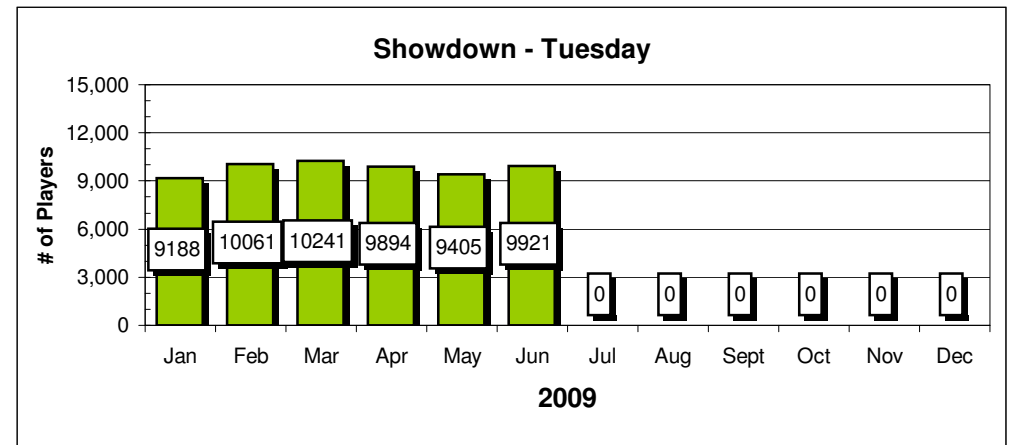

Site Reports

Player Reports

Sports IQ - Monday

Sports IQ - Monday

Showdown - Tuesday

Showdown - Tuesday

Site Reports

Player Reports

Six - Thursday

Six - Thursday

Spotlight - Friday

Spotlight - Friday

Site Reports

Player Reports

Chart data for above Charts

Highs & Lows data based on completed months of play

Sun.	Sites	Sun.	Players
Jan	1,360	Jan	5,031
Feb	1,659	Feb	6,460
Mar		Mar	
Apr		Apr	
May		May	
Jun		Jun	
Jul		Jul	
Aug		Aug	
Sept		Sept	
Oct		Oct	
Nov		Nov	
Dec		Dec	
<b>High</b>	<b>1,659</b>	<b>High</b>	<b>6,460</b>
<b>Low</b>	<b>1,360</b>	<b>Low</b>	<b>5,031</b>