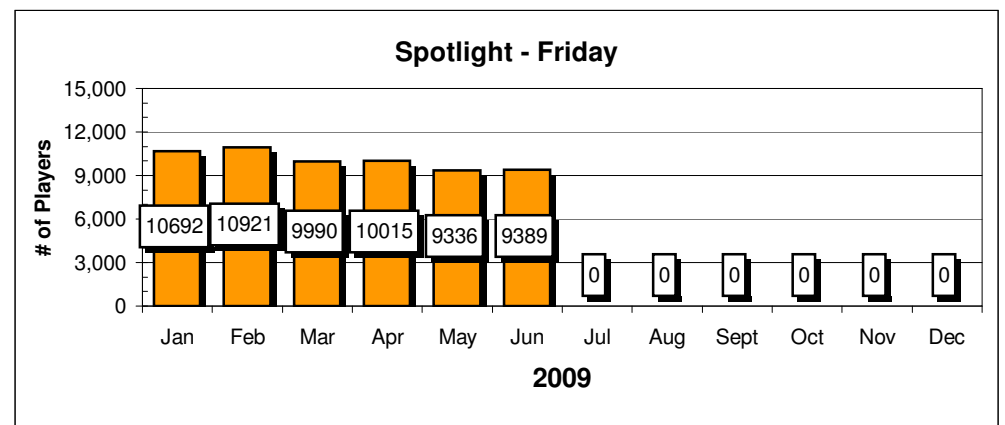

Six - Thursday

Six - Thursday

Spotlight - Friday

Spotlight - Friday

Site Reports

Player Reports

Chart data for above Charts

Highs & Lows data based on completed months of play

Sun.	Sites	Sun.	Players
Jan	1,360	Jan	5,031
Feb	1,659	Feb	6,460
Mar		Mar	
Apr		Apr	
May		May	
Jun		Jun	
Jul		Jul	
Aug		Aug	
Sept		Sept	
Oct		Oct	
Nov		Nov	
Dec		Dec	
High	1,659	High	6,460
Low	1,360	Low	5,031