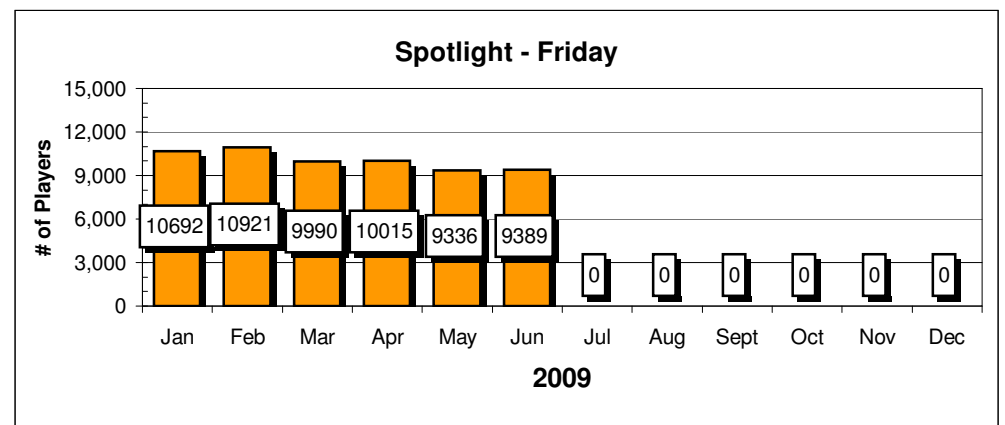

Six - Thursday

Six - Thursday

Spotlight - Friday

Spotlight - Friday

Site Reports

Player Reports

Chart data for above Charts

Highs & Lows data based on completed months of play

Sun.	Sites	Sun.	Players
Jan	1,360	Jan	5,031
Feb	1,659	Feb	6,460
Mar		Mar	
Apr		Apr	
May		May	
Jun		Jun	
Jul		Jul	
Aug		Aug	
Sept		Sept	
Oct		Oct	
Nov		Nov	
Dec		Dec	
<b>High</b>	<b>1,659</b>	<b>High</b>	<b>6,460</b>
<b>Low</b>	<b>1,360</b>	<b>Low</b>	<b>5,031</b>