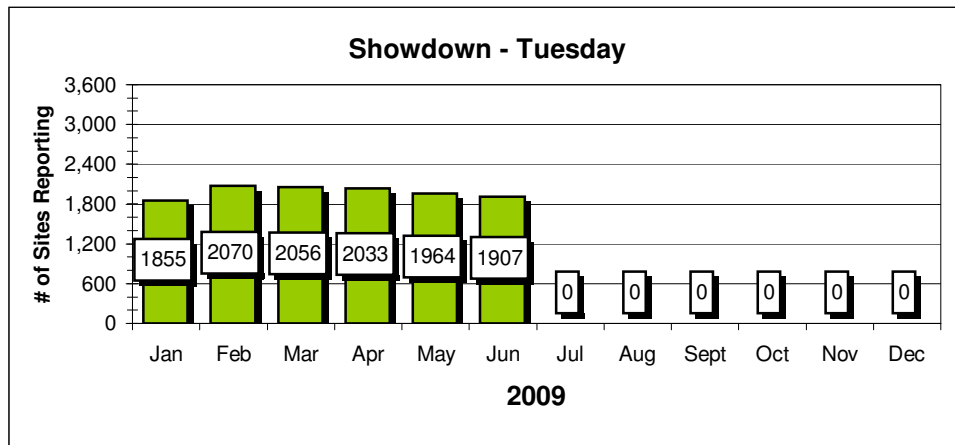

Site Reports

Player Reports

Sports IQ - Monday

Sports IQ - Monday

Showdown - Tuesday

Showdown - Tuesday

Site Reports

Player Reports

Six - Thursday

Six - Thursday

Spotlight - Friday

Spotlight - Friday

Site Reports

Player Reports

Chart data for above Charts

Highs & Lows data based on completed months of play

Sun.	Sites	Sun.	Players
Jan	1,360	Jan	5,031
Feb	1,659	Feb	6,460
Mar		Mar	
Apr		Apr	
May		May	
Jun		Jun	
Jul		Jul	
Aug		Aug	
Sept		Sept	
Oct		Oct	
Nov		Nov	
Dec		Dec	
High	1,659	High	6,460
Low	1,360	Low	5,031