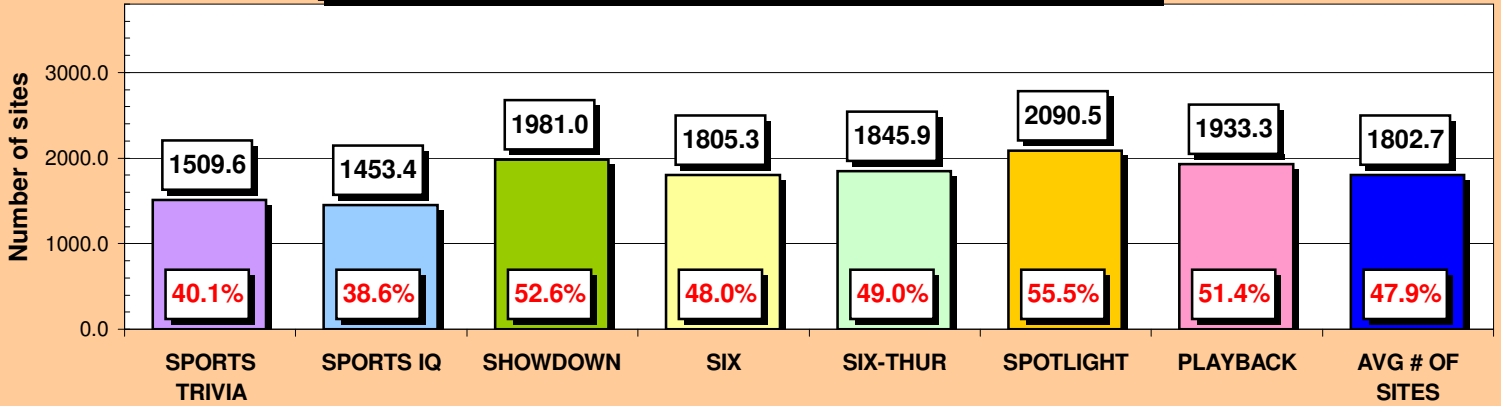

2009 Daily Premium Game Results W/Annual Averages

2009 NORTH AMERICAN DAILY BT AVG TRIVIA SITE REPORT

NIGHTLY PREMIUM GAMES (01/01/09 to current)
Numbers in **Red** represent a % of sites reporting to the average number of sites - 3764