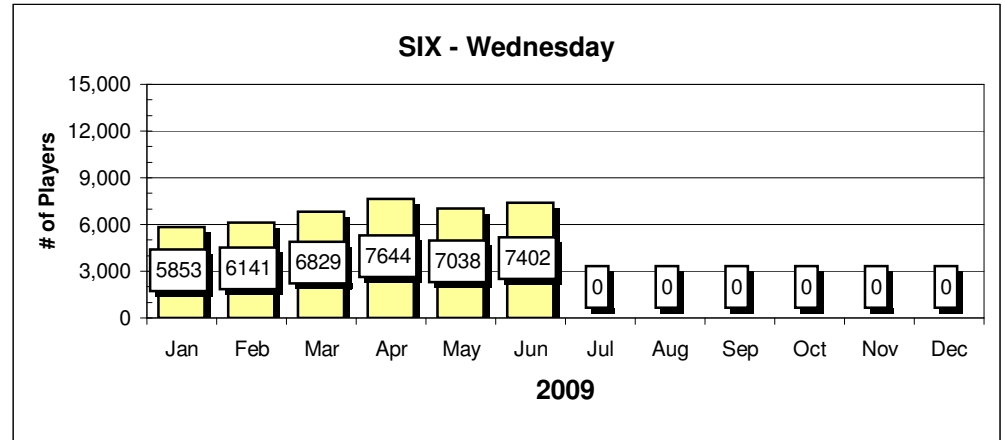

Site Reports

Player Reports

Sports IQ - Monday

Sports IQ - Monday

Showdown - Tuesday

Showdown - Tuesday

Site Reports

Player Reports

Six - Thursday

Six - Thursday

Spotlight - Friday

Spotlight - Friday

Site Reports

Player Reports

Chart data for above Charts

Highs & Lows data based on completed months of play

Sun.	Sites	Sun.	Players
Jan	1,360	Jan	5,031
Feb	1,659	Feb	6,460
Mar		Mar	
Apr		Apr	
May		May	
Jun		Jun	
Jul		Jul	
Aug		Aug	
Sept		Sept	
Oct		Oct	
Nov		Nov	
Dec		Dec	
High	1,659	High	6,460
Low	1,360	Low	5,031