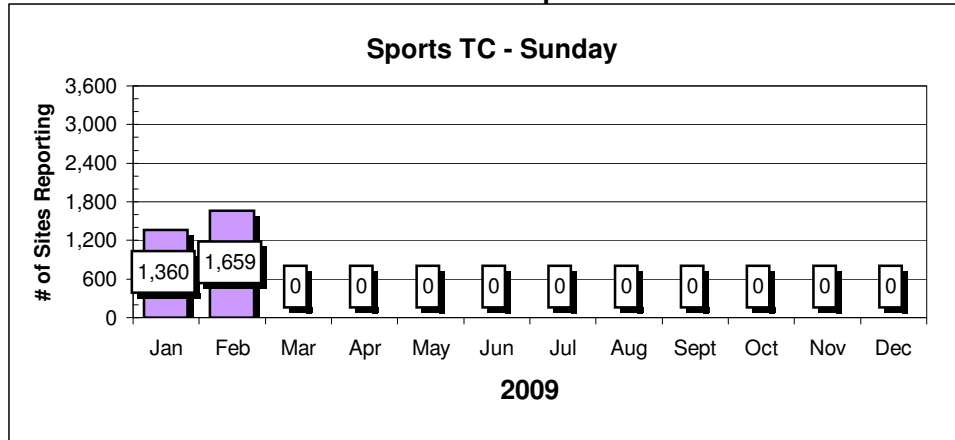

Site Reports