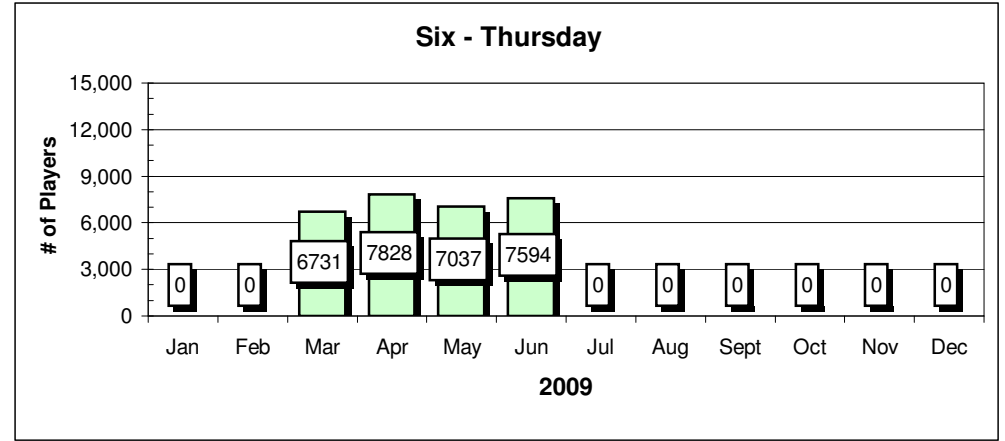

Site Reports

Player Reports

Sports IQ - Monday

Sports IQ - Monday

Showdown - Tuesday

Showdown - Tuesday

Site Reports

Player Reports

Six - Thursday

Six - Thursday

Spotlight - Friday

Spotlight - Friday

Site Reports

Player Reports

Chart data for above Charts

Highs & Lows data based on completed months of play

Sun.	Sites	Sun.	Players
Jan	1,360	Jan	5,031
Feb	1,659	Feb	6,460
Mar		Mar	
Apr		Apr	
May		May	
Jun		Jun	
Jul		Jul	
Aug		Aug	
Sept		Sept	
Oct		Oct	
Nov		Nov	
Dec		Dec	
<b>High</b>	<b>1,659</b>	<b>High</b>	<b>6,460</b>
<b>Low</b>	<b>1,360</b>	<b>Low</b>	<b>5,031</b>