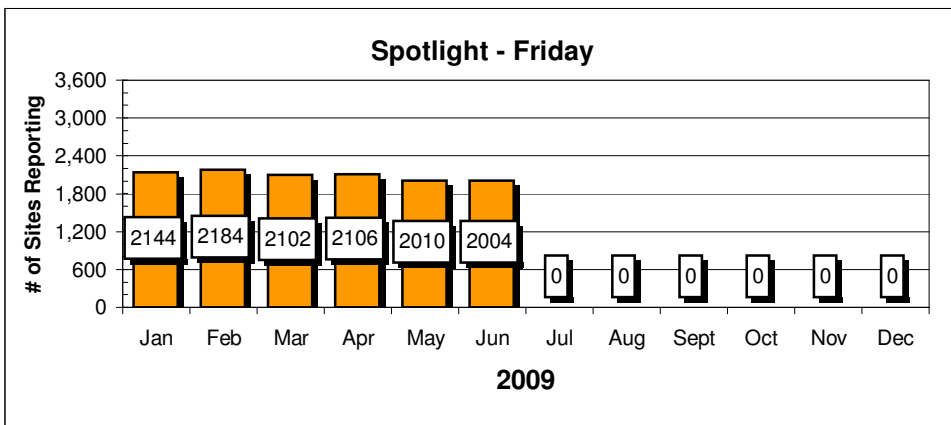

Holidays	QB1 nights	Showdown Tourney	Special Contest	NCAA March Madness
----------	------------	------------------	-----------------	--------------------

Site Reports

Player Reports

Sports IQ - Monday

Sports IQ - Monday

Showdown - Tuesday

Showdown - Tuesday

Site Reports

Player Reports

Six - Thursday

Six - Thursday

Spotlight - Friday

Spotlight - Friday

Site Reports

Player Reports

Chart data for above Charts

Highs & Lows data based on completed months of play

Sun.	Sites	Sun.	Players
Jan	1,360	Jan	5,031
Feb	1,659	Feb	6,460
Mar		Mar	
Apr		Apr	
May		May	
Jun		Jun	
Jul		Jul	
Aug		Aug	
Sept		Sept	
Oct		Oct	
Nov		Nov	
Dec		Dec	
<b>High</b>	<b>1,659</b>	<b>High</b>	<b>6,460</b>
<b>Low</b>	<b>1,360</b>	<b>Low</b>	<b>5,031</b>