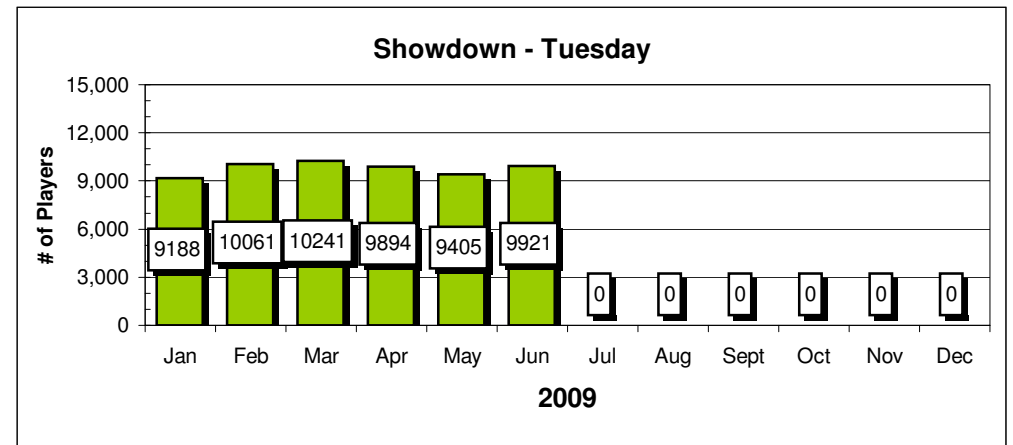

Site Reports

Player Reports

Sports IQ - Monday

Sports IQ - Monday

Showdown - Tuesday

Showdown - Tuesday

Site Reports

Player Reports

Six - Thursday

Six - Thursday

Spotlight - Friday

Spotlight - Friday

Site Reports

Player Reports

Chart data for above Charts

Highs & Lows data based on completed months of play

Sun.	Sites	Sun.	Players
Jan	1,360	Jan	5,031
Feb	1,659	Feb	6,460
Mar		Mar	
Apr		Apr	
May		May	
Jun		Jun	
Jul		Jul	
Aug		Aug	
Sept		Sept	
Oct		Oct	
Nov		Nov	
Dec		Dec	
High	1,659	High	6,460
Low	1,360	Low	5,031