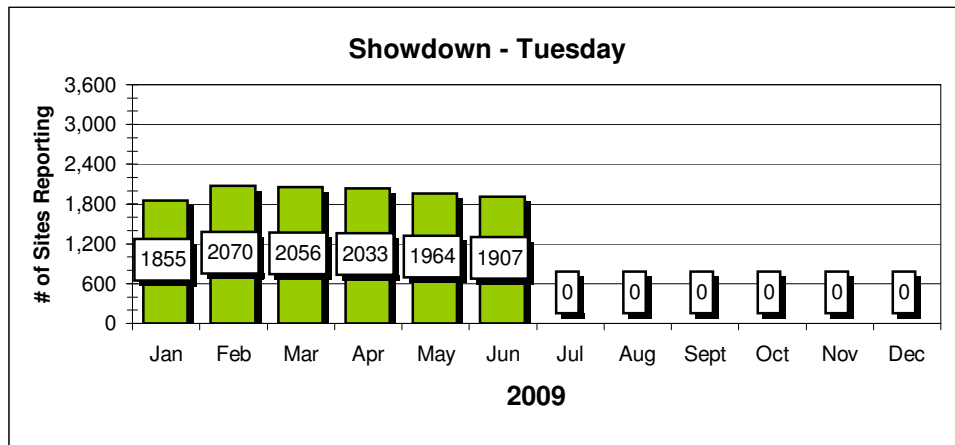

Holidays	QB1 nights	Showdown Tourney	Special Contest	NCAA March Madness
----------	------------	------------------	-----------------	--------------------

Site Reports

Player Reports

Sports IQ - Monday

Sports IQ - Monday

Showdown - Tuesday

Showdown - Tuesday

Site Reports

Player Reports

Six - Thursday

Six - Thursday

Spotlight - Friday

Spotlight - Friday

Site Reports

Player Reports

Chart data for above Charts

Highs & Lows data based on completed months of play

Sun.	Sites	Sun.	Players
Jan	1,360	Jan	5,031
Feb	1,659	Feb	6,460
Mar		Mar	
Apr		Apr	
May		May	
Jun		Jun	
Jul		Jul	
Aug		Aug	
Sept		Sept	
Oct		Oct	
Nov		Nov	
Dec		Dec	
<b>High</b>	<b>1,659</b>	<b>High</b>	<b>6,460</b>
<b>Low</b>	<b>1,360</b>	<b>Low</b>	<b>5,031</b>