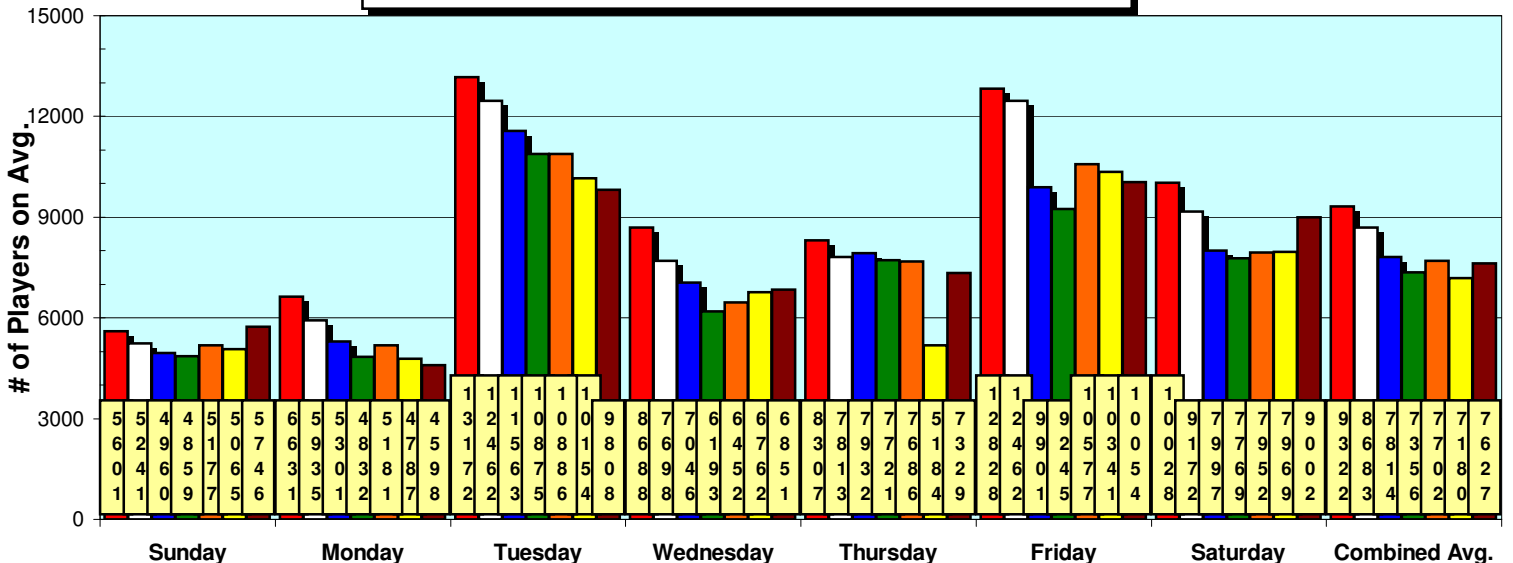

	2003	2004	2005
Sunday	5601	5241	4960
Monday	6631	5935	5301
Tuesday	13172	12462	11563
Wednesday	8688	7698	7046
Thursday	8307	7813	7932
Friday	12828	12462	9901
Saturday	10028	9172	7997
Combined Avg.	9322	8683	7814

2009 Daily Premium Game Results W/Annual Averages

2009 NORTH AMERICAN DAILY BT AVG TRIVIA SITE REPORT

NIGHTLY PREMIUM GAMES (01/01/09 to current)
 Numbers in **Red** represent a % of sites reporting to the average number of sites - 3764

2009 NORTH AMERICAN BT AVG TRIVIA PLAYMAKER REPORT

NIGHTLY PREMIUM GAMES (01/01/09 to current)
 Numbers in **Red** represent the average number of playmakers in use per reporting site

Annual Average Playmaker Trivia Usage per night