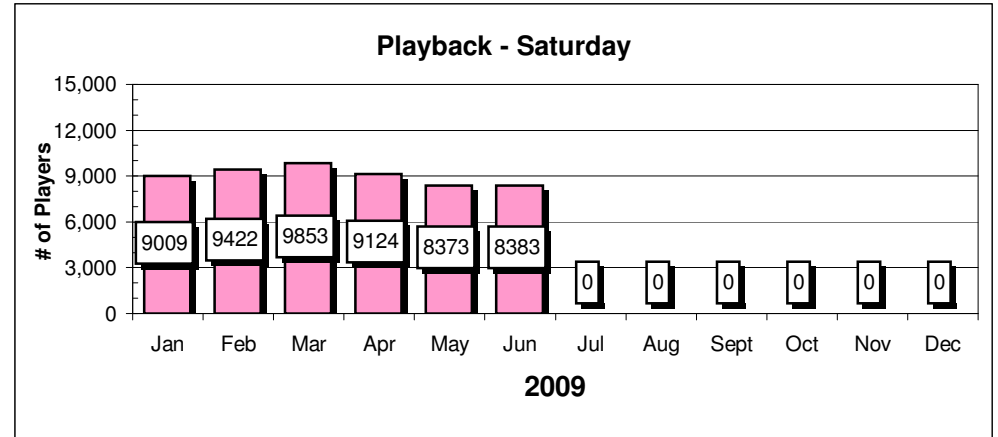

Six - Thursday

Six - Thursday

Spotlight - Friday

Spotlight - Friday

Site Reports

Player Reports

Chart data for above Charts

Highs & Lows data based on completed months of play

Sun.	Sites	Sun.	Players
Jan	1,360	Jan	5,031
Feb	1,659	Feb	6,460
Mar		Mar	
Apr		Apr	
May		May	
Jun		Jun	
Jul		Jul	
Aug		Aug	
Sept		Sept	
Oct		Oct	
Nov		Nov	
Dec		Dec	
<b>High</b>	<b>1,659</b>	<b>High</b>	<b>6,460</b>
<b>Low</b>	<b>1,360</b>	<b>Low</b>	<b>5,031</b>