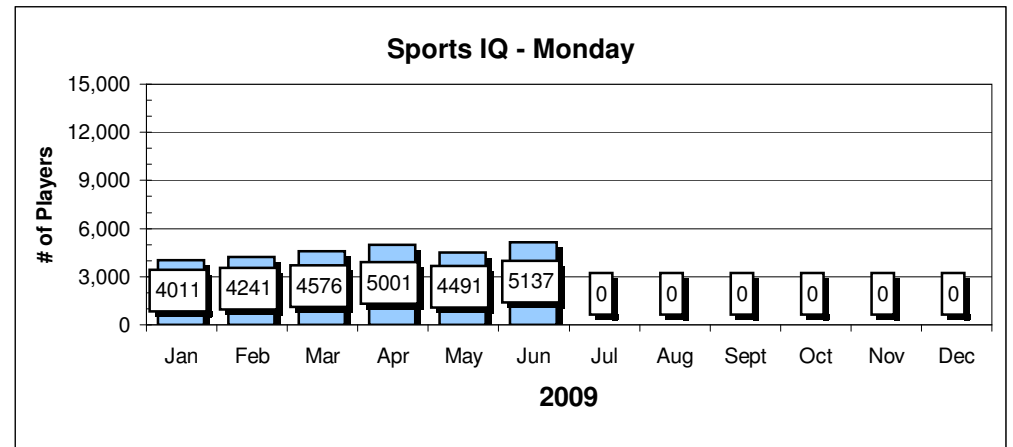

Site Reports

Player Reports

Sports IQ - Monday

Sports IQ - Monday

Showdown - Tuesday

Showdown - Tuesday

Site Reports

Player Reports

Six - Thursday

Six - Thursday

Spotlight - Friday

Spotlight - Friday

Site Reports

Player Reports

Chart data for above Charts

Highs & Lows data based on completed months of play

Sun.	Sites	Sun.	Players
Jan	1,360	Jan	5,031
Feb	1,659	Feb	6,460
Mar		Mar	
Apr		Apr	
May		May	
Jun		Jun	
Jul		Jul	
Aug		Aug	
Sept		Sept	
Oct		Oct	
Nov		Nov	
Dec		Dec	
High	1,659	High	6,460
Low	1,360	Low	5,031