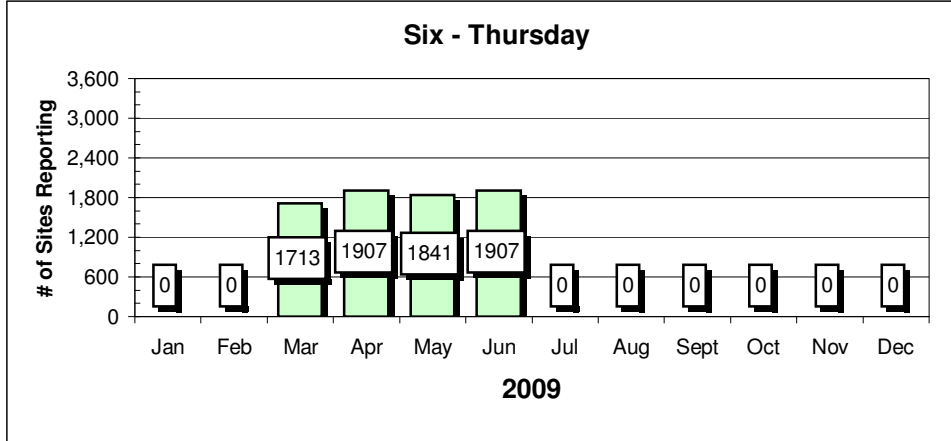

Site Reports

Player Reports

Sports IQ - Monday

Sports IQ - Monday

Showdown - Tuesday

Showdown - Tuesday

Site Reports

Player Reports

Six - Thursday

Six - Thursday

Spotlight - Friday

Spotlight - Friday

Site Reports

Player Reports

Chart data for above Charts

Highs & Lows data based on completed months of play

Sun.	Sites	Sun.	Players
Jan	1,360	Jan	5,031
Feb	1,659	Feb	6,460
Mar		Mar	
Apr		Apr	
May		May	
Jun		Jun	
Jul		Jul	
Aug		Aug	
Sept		Sept	
Oct		Oct	
Nov		Nov	
Dec		Dec	
High	1,659	High	6,460
Low	1,360	Low	5,031