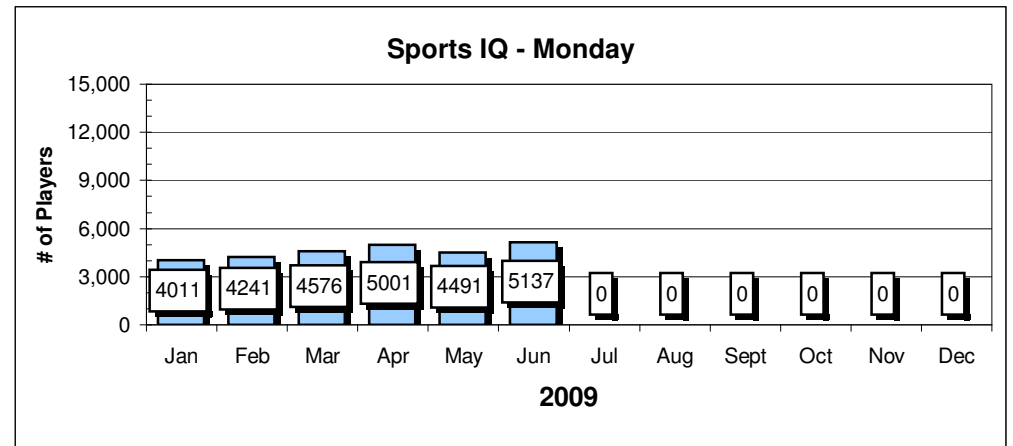

Site Reports

Player Reports

Sports IQ - Monday

Sports IQ - Monday

Showdown - Tuesday

Showdown - Tuesday

Site Reports

Player Reports

Six - Thursday

Six - Thursday

Spotlight - Friday

Spotlight - Friday

Site Reports

Player Reports

Chart data for above Charts

Highs & Lows data based on completed months of play

Sun.	Sites	Sun.	Players
Jan	1,360	Jan	5,031
Feb	1,659	Feb	6,460
Mar		Mar	
Apr		Apr	
May		May	
Jun		Jun	
Jul		Jul	
Aug		Aug	
Sept		Sept	
Oct		Oct	
Nov		Nov	
Dec		Dec	
<b>High</b>	<b>1,659</b>	<b>High</b>	<b>6,460</b>
<b>Low</b>	<b>1,360</b>	<b>Low</b>	<b>5,031</b>