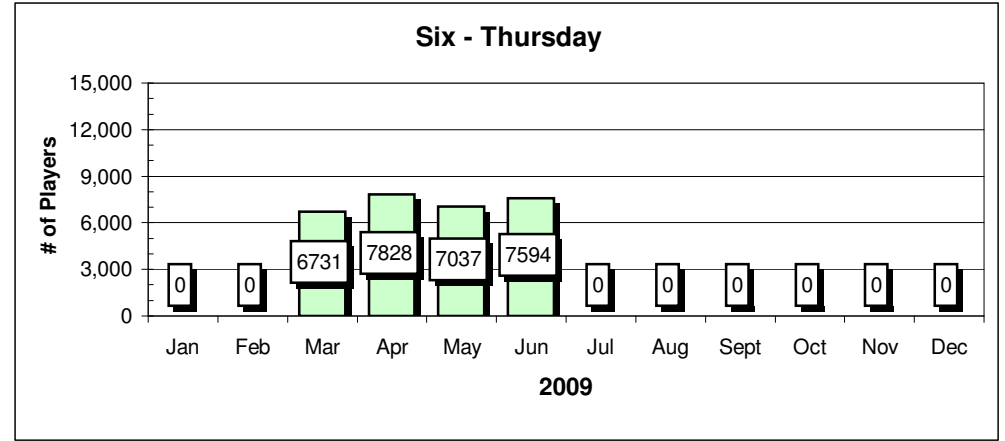

Site Reports

Player Reports

Sports IQ - Monday

Sports IQ - Monday

Showdown - Tuesday

Showdown - Tuesday

Site Reports

Player Reports

Six - Thursday

Six - Thursday

Spotlight - Friday

Spotlight - Friday

Site Reports

Player Reports

Chart data for above Charts

Highs & Lows data based on completed months of play

Sun.	Sites	Sun.	Players
Jan	1,360	Jan	5,031
Feb	1,659	Feb	6,460
Mar		Mar	
Apr		Apr	
May		May	
Jun		Jun	
Jul		Jul	
Aug		Aug	
Sept		Sept	
Oct		Oct	
Nov		Nov	
Dec		Dec	
High	1,659	High	6,460
Low	1,360	Low	5,031