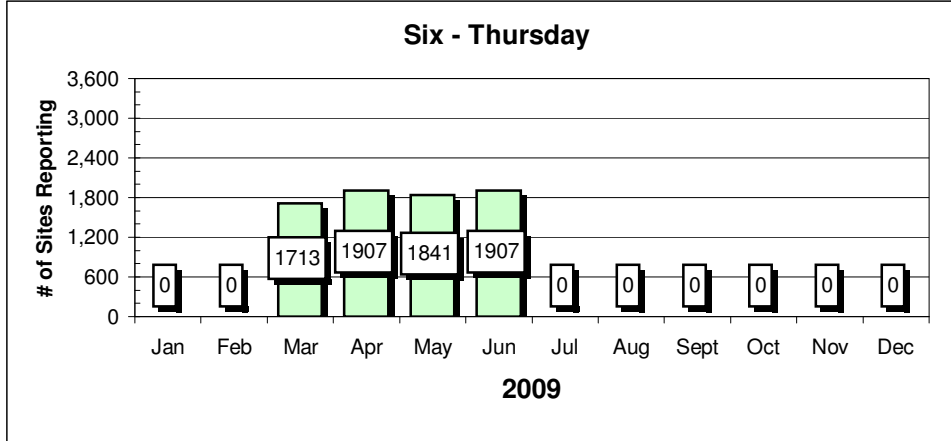

Site Reports

Player Reports

Sports IQ - Monday

Sports IQ - Monday

Showdown - Tuesday

Showdown - Tuesday

Site Reports

Player Reports

Six - Thursday

Six - Thursday

Spotlight - Friday

Spotlight - Friday

Site Reports

Player Reports

Chart data for above Charts

Highs & Lows data based on completed months of play

Sun.	Sites	Sun.	Players
Jan	1,360	Jan	5,031
Feb	1,659	Feb	6,460
Mar		Mar	
Apr		Apr	
May		May	
Jun		Jun	
Jul		Jul	
Aug		Aug	
Sept		Sept	
Oct		Oct	
Nov		Nov	
Dec		Dec	
<b>High</b>	<b>1,659</b>	<b>High</b>	<b>6,460</b>
<b>Low</b>	<b>1,360</b>	<b>Low</b>	<b>5,031</b>