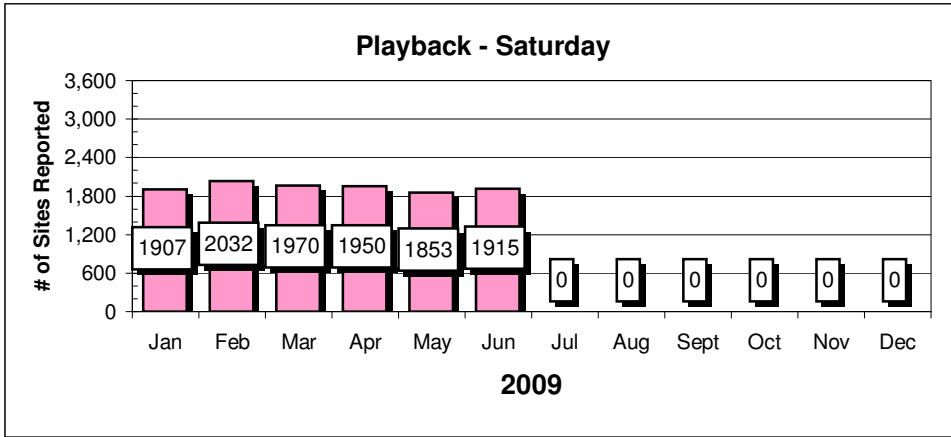

Six - Thursday

Six - Thursday

Spotlight - Friday

Spotlight - Friday

Site Reports

Player Reports

Chart data for above Charts

Highs & Lows data based on completed months of play

Sun.	Sites	Sun.	Players
Jan	1,360	Jan	5,031
Feb	1,659	Feb	6,460
Mar		Mar	
Apr		Apr	
May		May	
Jun		Jun	
Jul		Jul	
Aug		Aug	
Sept		Sept	
Oct		Oct	
Nov		Nov	
Dec		Dec	
High	1,659	High	6,460
Low	1,360	Low	5,031