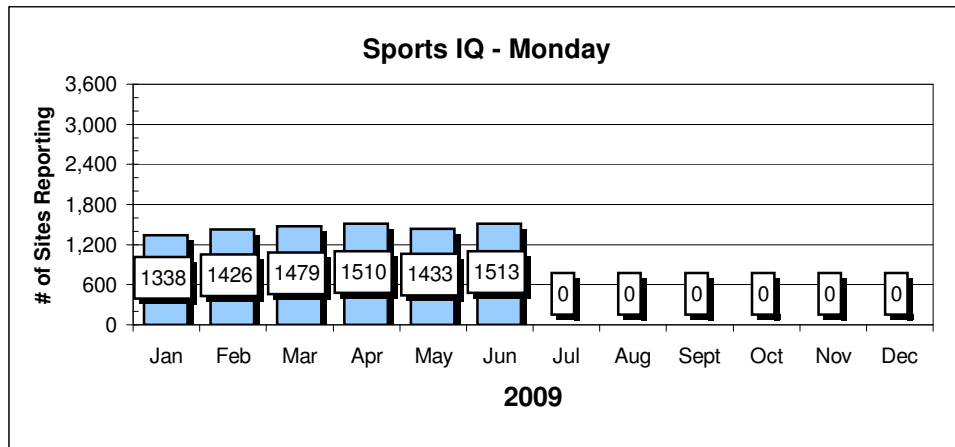

Sports IQ - Monday