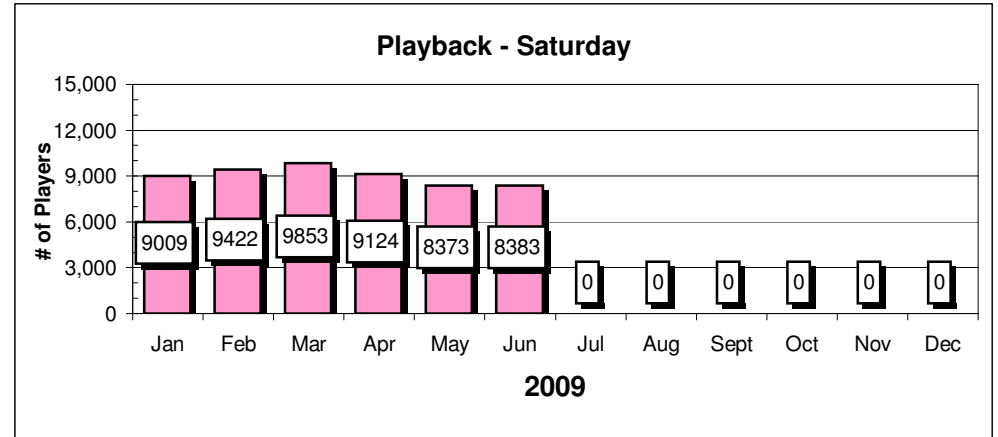

Six - Thursday

Six - Thursday

Spotlight - Friday

Spotlight - Friday

Site Reports

Player Reports

Chart data for above Charts

Highs & Lows data based on completed months of play

Sun.	Sites	Sun.	Players
Jan	1,360	Jan	5,031
Feb	1,659	Feb	6,460
Mar		Mar	
Apr		Apr	
May		May	
Jun		Jun	
Jul		Jul	
Aug		Aug	
Sept		Sept	
Oct		Oct	
Nov		Nov	
Dec		Dec	
High	1,659	High	6,460
Low	1,360	Low	5,031