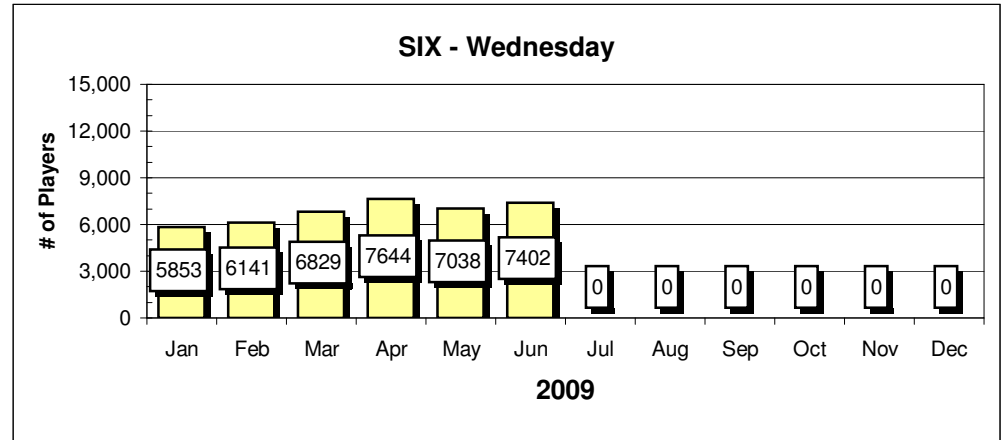

Site Reports

Player Reports

Sports IQ - Monday

Sports IQ - Monday

Showdown - Tuesday

Showdown - Tuesday

Site Reports

Player Reports

Six - Thursday

Six - Thursday

Spotlight - Friday

Spotlight - Friday

Site Reports

Player Reports

Chart data for above Charts

Highs & Lows data based on completed months of play

Sun.	Sites	Sun.	Players
Jan	1,360	Jan	5,031
Feb	1,659	Feb	6,460
Mar		Mar	
Apr		Apr	
May		May	
Jun		Jun	
Jul		Jul	
Aug		Aug	
Sept		Sept	
Oct		Oct	
Nov		Nov	
Dec		Dec	
<b>High</b>	<b>1,659</b>	<b>High</b>	<b>6,460</b>
<b>Low</b>	<b>1,360</b>	<b>Low</b>	<b>5,031</b>