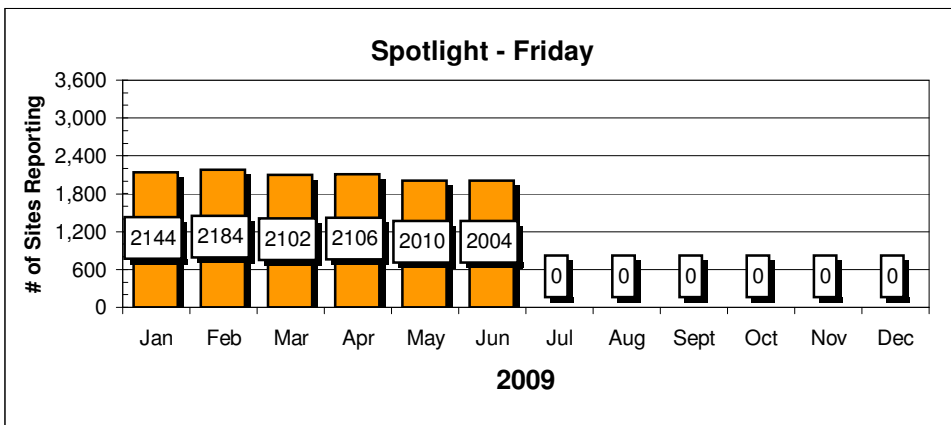

Site Reports

Player Reports

Sports IQ - Monday

Sports IQ - Monday

Showdown - Tuesday

Showdown - Tuesday

Site Reports

Player Reports

Six - Thursday

Six - Thursday

Spotlight - Friday

Spotlight - Friday

Site Reports

Player Reports

Chart data for above Charts

Highs & Lows data based on completed months of play

Sun.	Sites	Sun.	Players
Jan	1,360	Jan	5,031
Feb	1,659	Feb	6,460
Mar		Mar	
Apr		Apr	
May		May	
Jun		Jun	
Jul		Jul	
Aug		Aug	
Sept		Sept	
Oct		Oct	
Nov		Nov	
Dec		Dec	
High	1,659	High	6,460
Low	1,360	Low	5,031