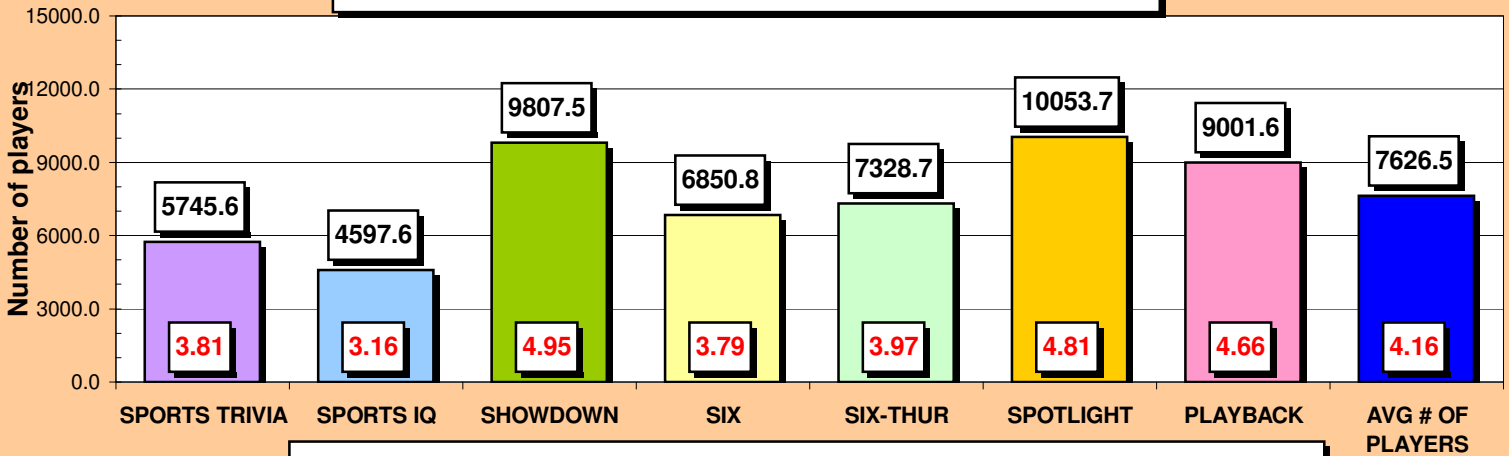

2009 NORTH AMERICAN BT AVG TRIVIA PLAYMAKER REPORT

NIGHTLY PREMIUM GAMES (01/01/09 to current)
Numbers in **Red** represent the average number of playmakers in use per reporting site