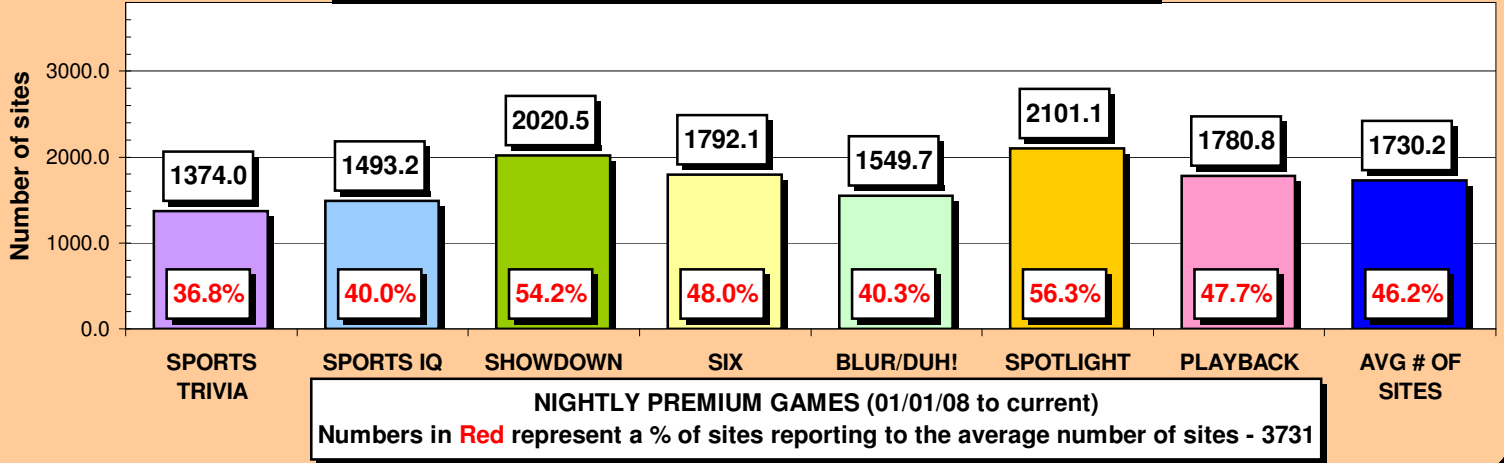

2008 Daily Premium Game Results W/Annual Averages

2008 NORTH AMERICAN DAILY BT AVG TRIVIA SITE REPORT