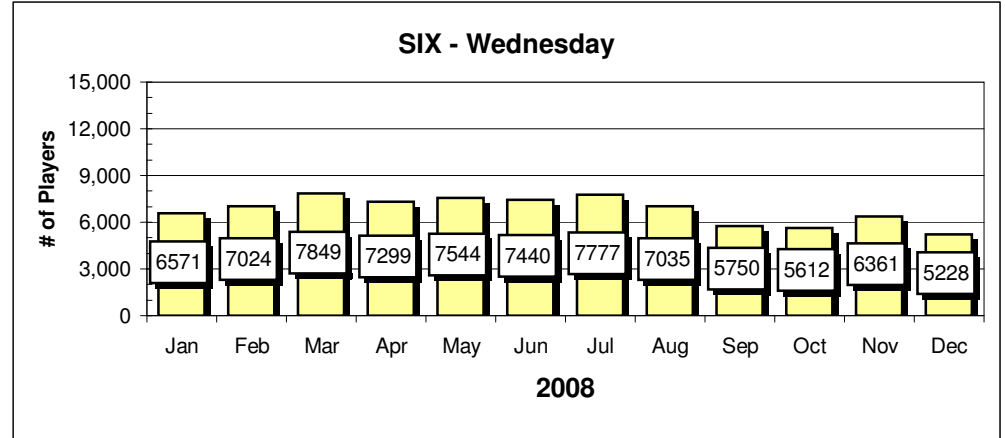

Player Reports