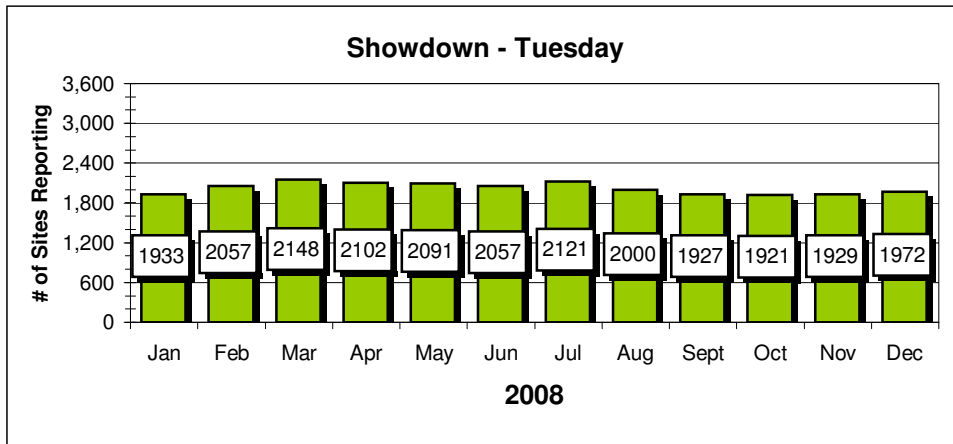

Holidays	QB1 nights	Showdown Tourney	Special Contest
----------	------------	------------------	-----------------

Site Reports

Player Reports

Sports IQ - Monday

Sports IQ - Monday

Showdown - Tuesday

Showdown - Tuesday

Chart data for above Charts

Highs & Lows data based on completed months of play

Sun.	Sites	Sun.	Players
Jan	1,366	Jan	5,398
Feb	1,454	Feb	5,731
Mar	1,547	Mar	6,048
Apr	1,600	Apr	6,178
May	1,476	May	5,874
Jun	1,536	Jun	5,907
Jul	1,634	Jul	6,354
Aug	1,520	Aug	5,663
Sept	1,066	Sept	3,297
Oct	1,024	Oct	3,076
Nov	1,123	Nov	3,521
Dec	1,087	Dec	3,508
High	1,634	High	6,354
Low	1,366	Low	5,398
Thur.	Sites	Thur.	Players
Jan	1,646	Jan	5,902
Feb	1,743	Feb	6,355
Mar	1,641	Mar	6,182
Apr	1,678	Apr	6,051
May	1,623	May	5,606
Jun	1,636	Jun	5,981
Jul	1,420	Jul	4,850
Aug	1,269	Aug	4,032
Sept	1,182	Sept	3,503
Oct	1,216	Oct	3,540
Nov		Nov	
Dec		Dec	
High	1,743	High	6,355
Low	1,269	Low	4,032