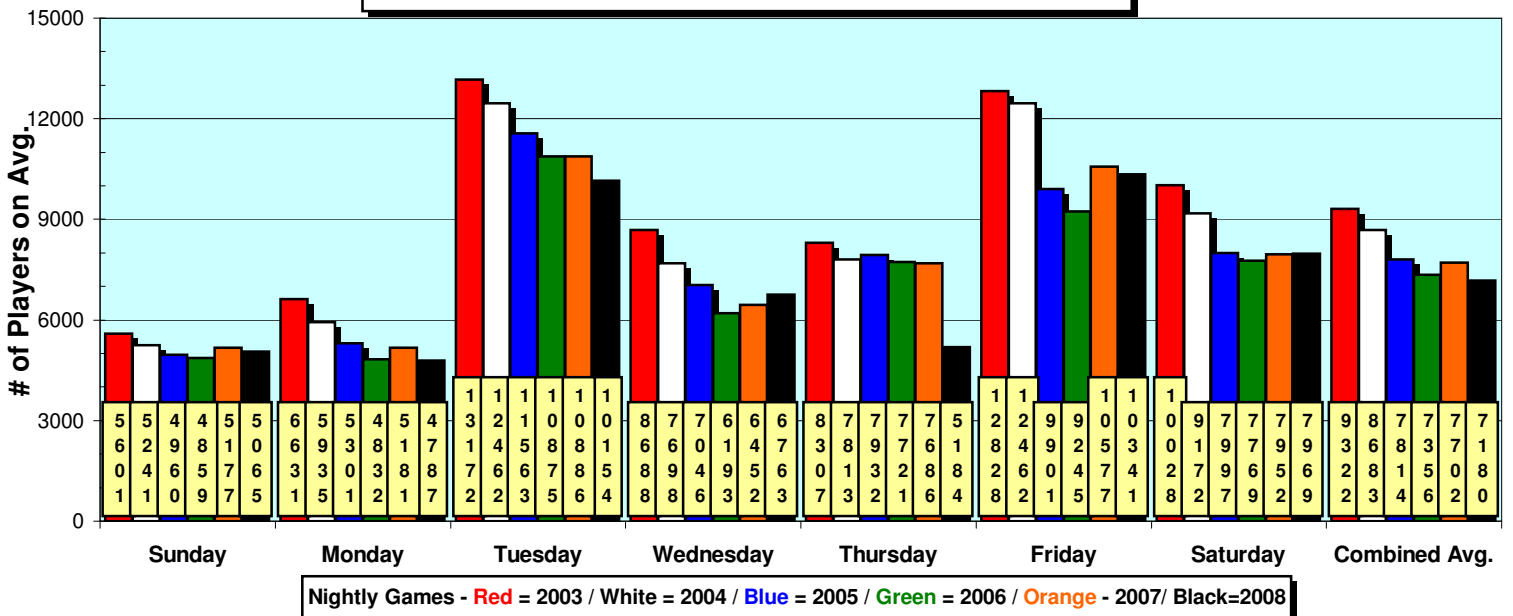

2008 Daily Premium Game Results W/Annual Averages

2008 NORTH AMERICAN DAILY BT AVG TRIVIA SITE REPORT

2008 NORTH AMERICAN BT AVG TRIVIA PLAYMAKER REPORT

Annual Average Playmaker Trivia Usage per night

Premium games by Month Report