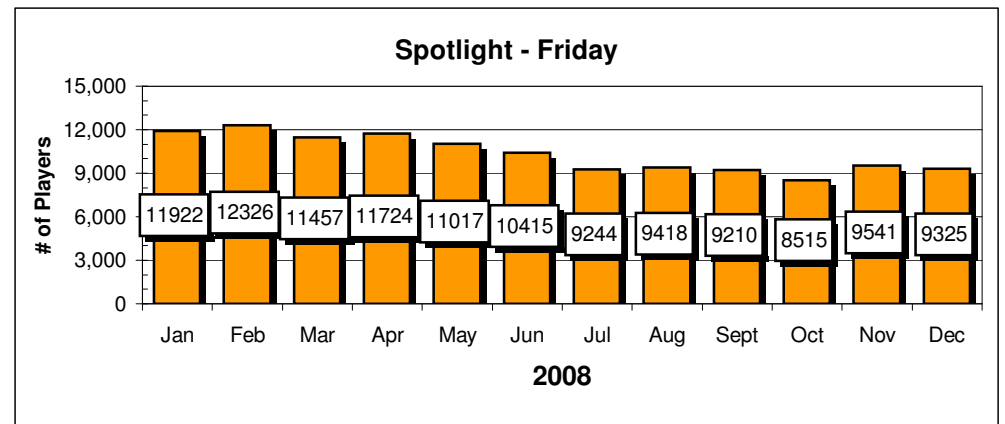

Site Reports

Player Reports

Blur & Duh! & Odd Couples
- Thursday

Blur & Duh! & Odd Couples
- Thursday

Spotlight - Friday

Spotlight - Friday

Site Reports

Player Reports

Chart data for above Charts

Highs & Lows data based on completed months of play

Sun.	Sites	Sun.	Players
Jan	1,366	Jan	5,398
Feb	1,454	Feb	5,731
Mar	1,547	Mar	6,048
Apr	1,600	Apr	6,178
May	1,476	May	5,874
Jun	1,536	Jun	5,907
Jul	1,634	Jul	6,354
Aug	1,520	Aug	5,663
Sept	1,066	Sept	3,297
Oct	1,024	Oct	3,076
Nov	1,123	Nov	3,521
Dec	1,087	Dec	3,508
High	1,634	High	6,354
Low	1,366	Low	5,398
Thur.	Sites	Thur.	Players
Jan	1,646	Jan	5,902
Feb	1,743	Feb	6,355
Mar	1,641	Mar	6,182
Apr	1,678	Apr	6,051
May	1,623	May	5,606
Jun	1,636	Jun	5,981
Jul	1,420	Jul	4,850
Aug	1,269	Aug	4,032
Sept	1,182	Sept	3,503
Oct	1,216	Oct	3,540
Nov		Nov	
Dec		Dec	
High	1,743	High	6,355
Low	1,269	Low	4,032

Mon.	Sites	Mon.	Players
Jan	1,351	Jan	3,933
Feb	1,403	Feb	4,204
Mar	1,533	Mar	5,096
Apr	1,502	Apr	4,826
May	1,457	May	4,661
Jun	1,547	Jun	5,129
Jul	1,578	Jul	5,222
Aug	1,418	Aug	4,535
Sept	1,449	Sept	4,519
Oct	1,530	Oct	4,790
Nov	1,589	Nov	5,150
Dec	1,539	Dec	4,989
High	1,589	High	5,222
Low	1,351	Low	3,933
Fri.	Sites	Fri.	Players
Jan	2,242	Jan	11,922
Feb	2,281	Feb	12,326
Mar	2,192	Mar	11,457
Apr	2,225	Apr	11,724
May	2,160	May	11,017
Jun	2,109	Jun	10,415
Jul	1,985	Jul	9,244
Aug	2,004	Aug	9,418
Sept	1,986	Sept	9,210
Oct	1,974	Oct	8,515
Nov	2,057	Nov	9,541
Dec	1,995	Dec	9,325
High	2,281	High	12,326
Low	1,985	Low	9,244