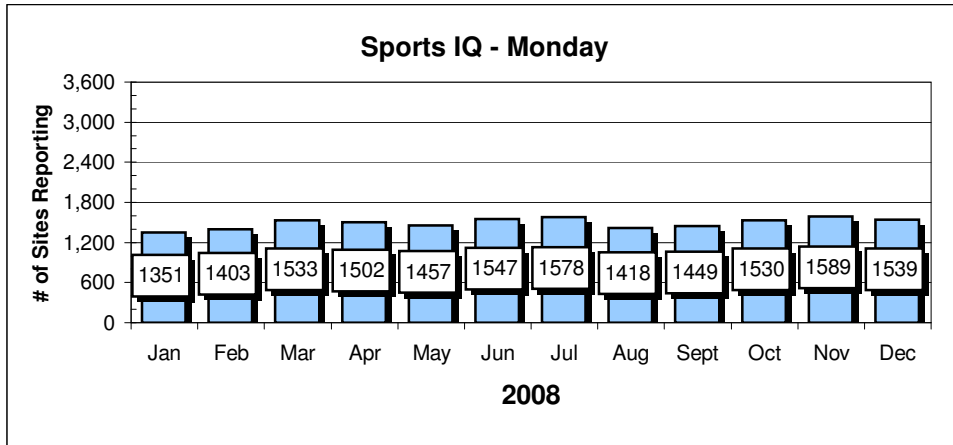

Holidays	QB1 nights	Showdown Tourney	Special Contest
----------	------------	------------------	-----------------

Site Reports

Player Reports

Sports IQ - Monday

Sports IQ - Monday

Showdown - Tuesday

Showdown - Tuesday

Chart data for above Charts

Highs & Lows data based on completed months of play

Sun.	Sites	Sun.	Players
Jan	1,366	Jan	5,398
Feb	1,454	Feb	5,731
Mar	1,547	Mar	6,048
Apr	1,600	Apr	6,178
May	1,476	May	5,874
Jun	1,536	Jun	5,907
Jul	1,634	Jul	6,354
Aug	1,520	Aug	5,663
Sept	1,066	Sept	3,297
Oct	1,024	Oct	3,076
Nov	1,123	Nov	3,521
Dec	1,087	Dec	3,508
High	1,634	High	6,354
Low	1,366	Low	5,398
Thur.	Sites	Thur.	Players
Jan	1,646	Jan	5,902
Feb	1,743	Feb	6,355
Mar	1,641	Mar	6,182
Apr	1,678	Apr	6,051
May	1,623	May	5,606
Jun	1,636	Jun	5,981
Jul	1,420	Jul	4,850
Aug	1,269	Aug	4,032
Sept	1,182	Sept	3,503
Oct	1,216	Oct	3,540
Nov		Nov	
Dec		Dec	
High	1,743	High	6,355
Low	1,269	Low	4,032