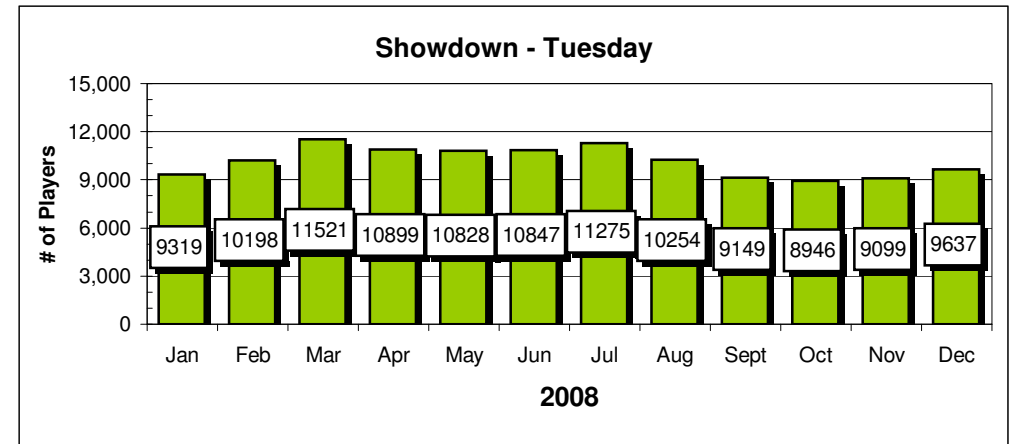

Holidays	QB1 nights	Showdown Tourney	Special Contest
----------	------------	------------------	-----------------

Site Reports

Player Reports

Sports IQ - Monday

Sports IQ - Monday

Showdown - Tuesday

Showdown - Tuesday

Chart data for above Charts

Highs & Lows data based on completed months of play

Sun.	Sites	Sun.	Players
Jan	1,366	Jan	5,398
Feb	1,454	Feb	5,731
Mar	1,547	Mar	6,048
Apr	1,600	Apr	6,178
May	1,476	May	5,874
Jun	1,536	Jun	5,907
Jul	1,634	Jul	6,354
Aug	1,520	Aug	5,663
Sept	1,066	Sept	3,297
Oct	1,024	Oct	3,076
Nov	1,123	Nov	3,521
Dec	1,087	Dec	3,508
High	1,634	High	6,354
Low	1,366	Low	5,398
Thur.	Sites	Thur.	Players
Jan	1,646	Jan	5,902
Feb	1,743	Feb	6,355
Mar	1,641	Mar	6,182
Apr	1,678	Apr	6,051
May	1,623	May	5,606
Jun	1,636	Jun	5,981
Jul	1,420	Jul	4,850
Aug	1,269	Aug	4,032
Sept	1,182	Sept	3,503
Oct	1,216	Oct	3,540
Nov		Nov	
Dec		Dec	
High	1,743	High	6,355
Low	1,269	Low	4,032