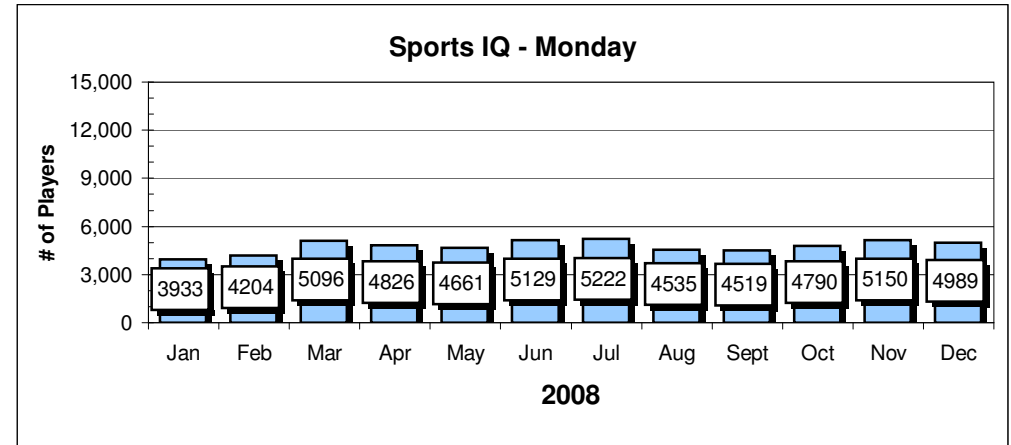

Holidays	QB1 nights	Showdown Tourney	Special Contest
----------	------------	------------------	-----------------

Site Reports

Player Reports

Sports IQ - Monday

Sports IQ - Monday

Showdown - Tuesday

Showdown - Tuesday

Chart data for above Charts

Highs & Lows data based on completed months of play

Sun.	Sites	Sun.	Players
Jan	1,366	Jan	5,398
Feb	1,454	Feb	5,731
Mar	1,547	Mar	6,048
Apr	1,600	Apr	6,178
May	1,476	May	5,874
Jun	1,536	Jun	5,907
Jul	1,634	Jul	6,354
Aug	1,520	Aug	5,663
Sept	1,066	Sept	3,297
Oct	1,024	Oct	3,076
Nov	1,123	Nov	3,521
Dec	1,087	Dec	3,508
High	1,634	High	6,354
Low	1,366	Low	5,398
Thur.	Sites	Thur.	Players
Jan	1,646	Jan	5,902
Feb	1,743	Feb	6,355
Mar	1,641	Mar	6,182
Apr	1,678	Apr	6,051
May	1,623	May	5,606
Jun	1,636	Jun	5,981
Jul	1,420	Jul	4,850
Aug	1,269	Aug	4,032
Sept	1,182	Sept	3,503
Oct	1,216	Oct	3,540
Nov		Nov	
Dec		Dec	
High	1,743	High	6,355
Low	1,269	Low	4,032