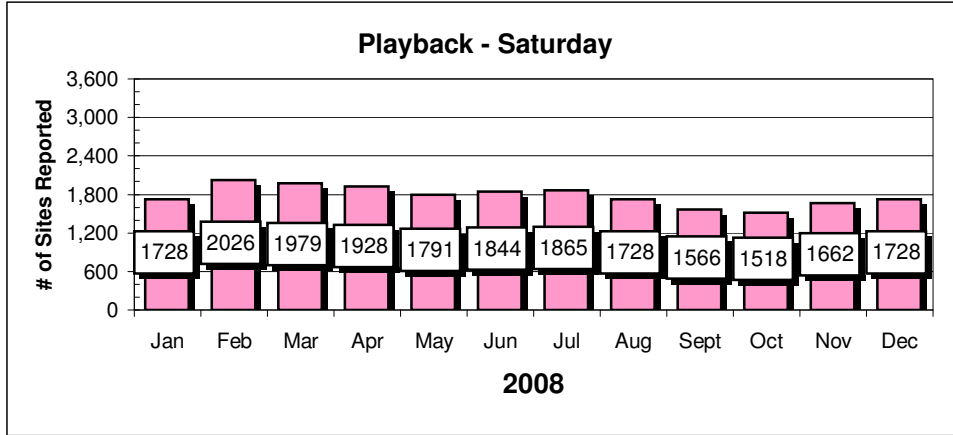

Site Reports

Player Reports

Blur & Duh! & Odd Couples
- Thursday

Blur & Duh! & Odd Couples
- Thursday

Spotlight - Friday

Spotlight - Friday

Site Reports

Player Reports

Chart data for above Charts

Highs & Lows data based on completed months of play

Sun.	Sites	Sun.	Players
Jan	1,366	Jan	5,398
Feb	1,454	Feb	5,731
Mar	1,547	Mar	6,048
Apr	1,600	Apr	6,178
May	1,476	May	5,874
Jun	1,536	Jun	5,907
Jul	1,634	Jul	6,354
Aug	1,520	Aug	5,663
Sept	1,066	Sept	3,297
Oct	1,024	Oct	3,076
Nov	1,123	Nov	3,521
Dec	1,087	Dec	3,508
High	1,634	High	6,354
Low	1,366	Low	5,398
Thur.	Sites	Thur.	Players
Jan	1,646	Jan	5,902
Feb	1,743	Feb	6,355
Mar	1,641	Mar	6,182
Apr	1,678	Apr	6,051
May	1,623	May	5,606
Jun	1,636	Jun	5,981
Jul	1,420	Jul	4,850
Aug	1,269	Aug	4,032
Sept	1,182	Sept	3,503
Oct	1,216	Oct	3,540
Nov		Nov	
Dec		Dec	
High	1,743	High	6,355
Low	1,269	Low	4,032

Mon.	Sites	Mon.	Players
Jan	1,351	Jan	3,933
Feb	1,403	Feb	4,204
Mar	1,533	Mar	5,096
Apr	1,502	Apr	4,826
May	1,457	May	4,661
Jun	1,547	Jun	5,129
Jul	1,578	Jul	5,222
Aug	1,418	Aug	4,535
Sept	1,449	Sept	4,519
Oct	1,530	Oct	4,790
Nov	1,589	Nov	5,150
Dec	1,539	Dec	4,989
High	1,589	High	5,222
Low	1,351	Low	3,933
Fri.	Sites	Fri.	Players
Jan	2,242	Jan	11,922
Feb	2,281	Feb	12,326
Mar	2,192	Mar	11,457
Apr	2,225	Apr	11,724
May	2,160	May	11,017
Jun	2,109	Jun	10,415
Jul	1,985	Jul	9,244
Aug	2,004	Aug	9,418
Sept	1,986	Sept	9,210
Oct	1,974	Oct	8,515
Nov	2,057	Nov	9,541
Dec	1,995	Dec	9,325
High	2,281	High	12,326
Low	1,985	Low	9,244