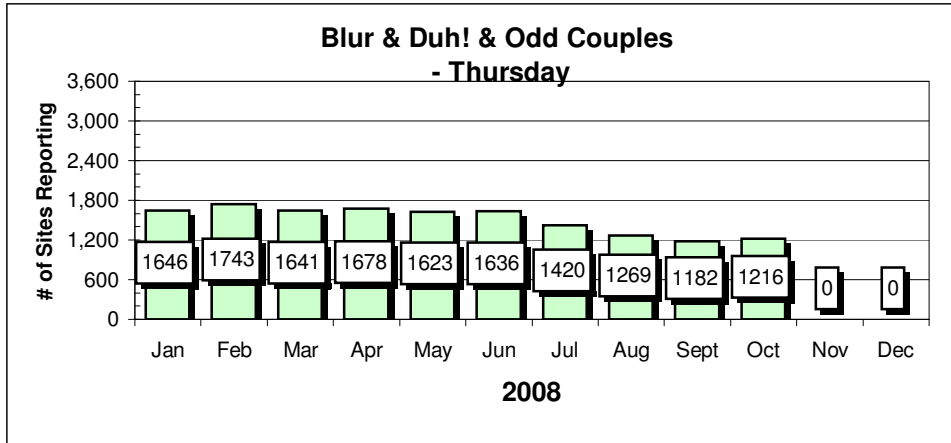

Blur & Duh! & Odd Couples
- Thursday