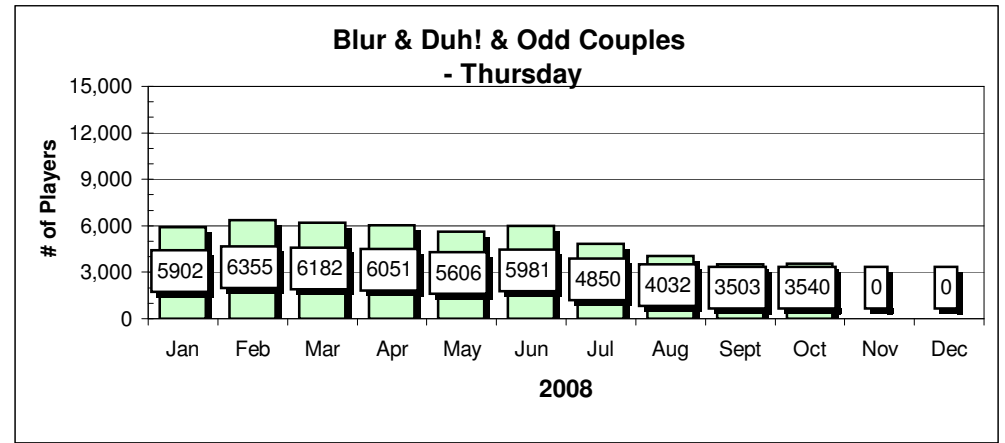

Site Reports

Player Reports

Blur & Duh! & Odd Couples
- Thursday

Blur & Duh! & Odd Couples
- Thursday

Spotlight - Friday

Spotlight - Friday

Site Reports

Player Reports

Chart data for above Charts

Highs & Lows data based on completed months of play

Sun.	Sites	Sun.	Players
Jan	1,366	Jan	5,398
Feb	1,454	Feb	5,731
Mar	1,547	Mar	6,048
Apr	1,600	Apr	6,178
May	1,476	May	5,874
Jun	1,536	Jun	5,907
Jul	1,634	Jul	6,354
Aug	1,520	Aug	5,663
Sept	1,066	Sept	3,297
Oct	1,024	Oct	3,076
Nov	1,123	Nov	3,521
Dec	1,087	Dec	3,508
High	1,634	High	6,354
Low	1,366	Low	5,398
Thur.	Sites	Thur.	Players
Jan	1,646	Jan	5,902
Feb	1,743	Feb	6,355
Mar	1,641	Mar	6,182
Apr	1,678	Apr	6,051
May	1,623	May	5,606
Jun	1,636	Jun	5,981
Jul	1,420	Jul	4,850
Aug	1,269	Aug	4,032
Sept	1,182	Sept	3,503
Oct	1,216	Oct	3,540
Nov		Nov	
Dec		Dec	
High	1,743	High	6,355
Low	1,269	Low	4,032

Mon.	Sites	Mon.	Players
Jan	1,351	Jan	3,933
Feb	1,403	Feb	4,204
Mar	1,533	Mar	5,096
Apr	1,502	Apr	4,826
May	1,457	May	4,661
Jun	1,547	Jun	5,129
Jul	1,578	Jul	5,222
Aug	1,418	Aug	4,535
Sept	1,449	Sept	4,519
Oct	1,530	Oct	4,790
Nov	1,589	Nov	5,150
Dec	1,539	Dec	4,989
High	1,589	High	5,222
Low	1,351	Low	3,933
Fri.	Sites	Fri.	Players
Jan	2,242	Jan	11,922
Feb	2,281	Feb	12,326
Mar	2,192	Mar	11,457
Apr	2,225	Apr	11,724
May	2,160	May	11,017
Jun	2,109	Jun	10,415
Jul	1,985	Jul	9,244
Aug	2,004	Aug	9,418
Sept	1,986	Sept	9,210
Oct	1,974	Oct	8,515
Nov	2,057	Nov	9,541
Dec	1,995	Dec	9,325
High	2,281	High	12,326
Low	1,985	Low	9,244