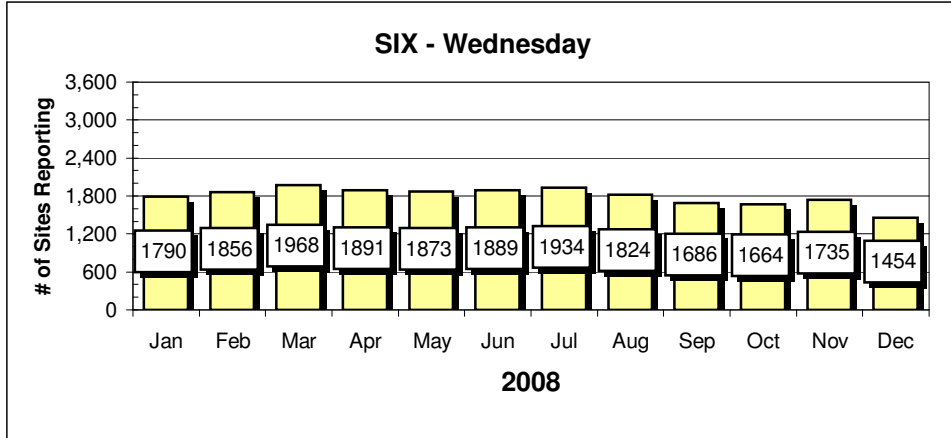

Site Reports