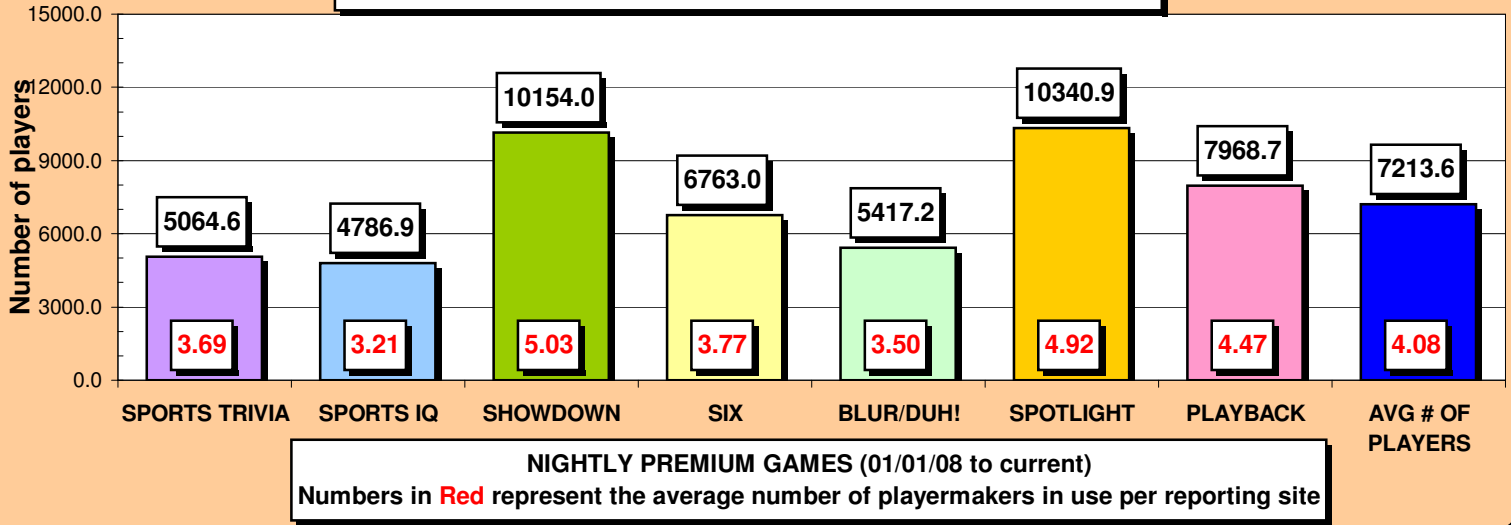

2008 NORTH AMERICAN BT AVG TRIVIA PLAYMAKER REPORT