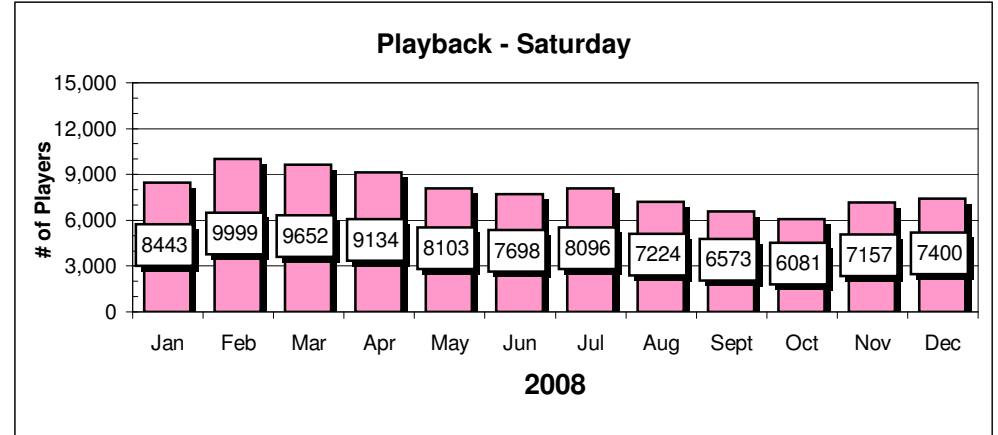

Site Reports

Player Reports

Blur & Duh! & Odd Couples
- Thursday

Blur & Duh! & Odd Couples
- Thursday

Spotlight - Friday

Spotlight - Friday

Site Reports

Player Reports

Chart data for above Charts

Highs & Lows data based on completed months of play

Sun.	Sites	Sun.	Players
Jan	1,366	Jan	5,398
Feb	1,454	Feb	5,731
Mar	1,547	Mar	6,048
Apr	1,600	Apr	6,178
May	1,476	May	5,874
Jun	1,536	Jun	5,907
Jul	1,634	Jul	6,354
Aug	1,520	Aug	5,663
Sept	1,066	Sept	3,297
Oct	1,024	Oct	3,076
Nov	1,123	Nov	3,521
Dec	1,087	Dec	3,508
High	1,634	High	6,354
Low	1,366	Low	5,398
Thur.	Sites	Thur.	Players
Jan	1,646	Jan	5,902
Feb	1,743	Feb	6,355
Mar	1,641	Mar	6,182
Apr	1,678	Apr	6,051
May	1,623	May	5,606
Jun	1,636	Jun	5,981
Jul	1,420	Jul	4,850
Aug	1,269	Aug	4,032
Sept	1,182	Sept	3,503
Oct	1,216	Oct	3,540
Nov		Nov	
Dec		Dec	
High	1,743	High	6,355
Low	1,269	Low	4,032

Mon.	Sites	Mon.	Players
Jan	1,351	Jan	3,933
Feb	1,403	Feb	4,204
Mar	1,533	Mar	5,096
Apr	1,502	Apr	4,826
May	1,457	May	4,661
Jun	1,547	Jun	5,129
Jul	1,578	Jul	5,222
Aug	1,418	Aug	4,535
Sept	1,449	Sept	4,519
Oct	1,530	Oct	4,790
Nov	1,589	Nov	5,150
Dec	1,539	Dec	4,989
High	1,589	High	5,222
Low	1,351	Low	3,933
Fri.	Sites	Fri.	Players
Jan	2,242	Jan	11,922
Feb	2,281	Feb	12,326
Mar	2,192	Mar	11,457
Apr	2,225	Apr	11,724
May	2,160	May	11,017
Jun	2,109	Jun	10,415
Jul	1,985	Jul	9,244
Aug	2,004	Aug	9,418
Sept	1,986	Sept	9,210
Oct	1,974	Oct	8,515
Nov	2,057	Nov	9,541
Dec	1,995	Dec	9,325
High	2,281	High	12,326
Low	1,985	Low	9,244