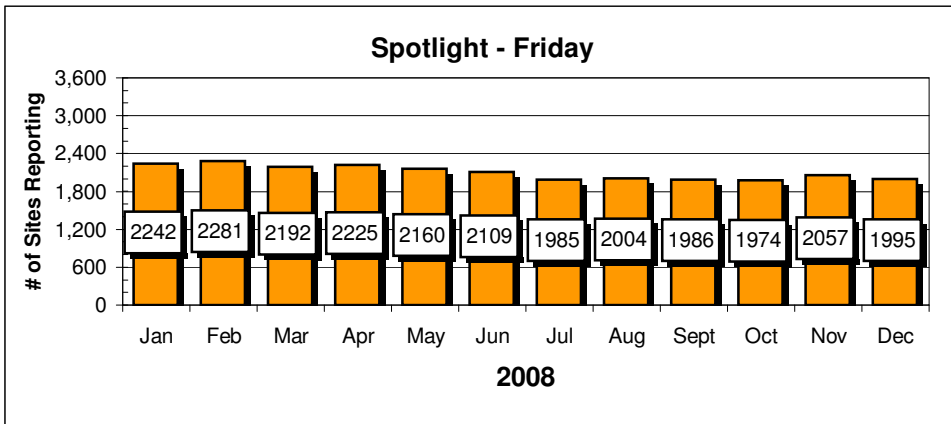

Holidays	QB1 nights	Showdown Tourney	Special Contest
----------	------------	------------------	-----------------

Site Reports

Player Reports

Sports IQ - Monday

Sports IQ - Monday

Showdown - Tuesday

Showdown - Tuesday

Site Reports

Player Reports

Blur & Duh! & Odd Couples
- Thursday

Blur & Duh! & Odd Couples
- Thursday

Spotlight - Friday

Spotlight - Friday

Site Reports

Player Reports

Chart data for above Charts

Highs & Lows data based on completed months of play

Sun.	Sites	Sun.	Players
Jan	1,366	Jan	5,398
Feb	1,454	Feb	5,731
Mar	1,547	Mar	6,048
Apr	1,600	Apr	6,178
May	1,476	May	5,874
Jun	1,536	Jun	5,907
Jul	1,634	Jul	6,354
Aug	1,520	Aug	5,663
Sept	1,066	Sept	3,297
Oct	1,024	Oct	3,076
Nov	1,123	Nov	3,521
Dec	1,087	Dec	3,508
High	1,634	High	6,354
Low	1,366	Low	5,398
Thur.	Sites	Thur.	Players
Jan	1,646	Jan	5,902
Feb	1,743	Feb	6,355
Mar	1,641	Mar	6,182
Apr	1,678	Apr	6,051
May	1,623	May	5,606
Jun	1,636	Jun	5,981
Jul	1,420	Jul	4,850
Aug	1,269	Aug	4,032
Sept	1,182	Sept	3,503
Oct	1,216	Oct	3,540
Nov		Nov	
Dec		Dec	
High	1,743	High	6,355
Low	1,269	Low	4,032

Mon.	Sites	Mon.	Players
Jan	1,351	Jan	3,933
Feb	1,403	Feb	4,204
Mar	1,533	Mar	5,096
Apr	1,502	Apr	4,826
May	1,457	May	4,661
Jun	1,547	Jun	5,129
Jul	1,578	Jul	5,222
Aug	1,418	Aug	4,535
Sept	1,449	Sept	4,519
Oct	1,530	Oct	4,790
Nov	1,589	Nov	5,150
Dec	1,539	Dec	4,989
High	1,589	High	5,222
Low	1,351	Low	3,933
Fri.	Sites	Fri.	Players
Jan	2,242	Jan	11,922
Feb	2,281	Feb	12,326
Mar	2,192	Mar	11,457
Apr	2,225	Apr	11,724
May	2,160	May	11,017
Jun	2,109	Jun	10,415
Jul	1,985	Jul	9,244
Aug	2,004	Aug	9,418
Sept	1,986	Sept	9,210
Oct	1,974	Oct	8,515
Nov	2,057	Nov	9,541
Dec	1,995	Dec	9,325
High	2,281	High	12,326
Low	1,985	Low	9,244