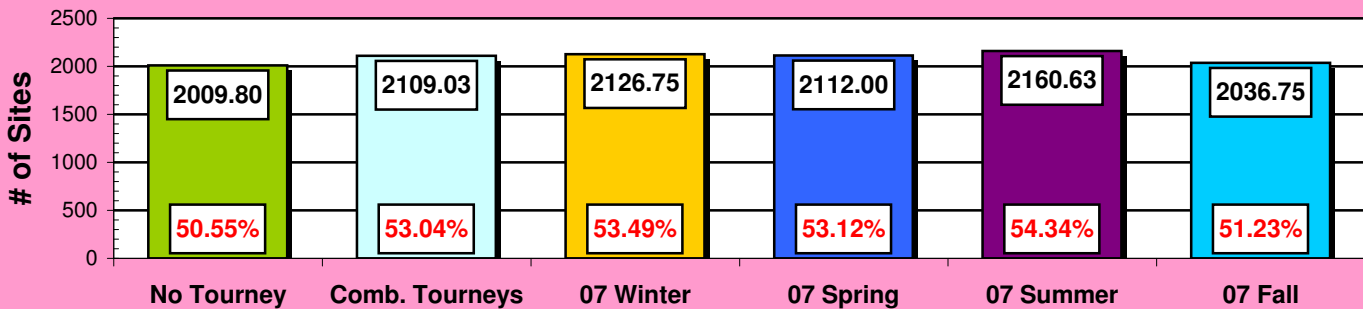

2007 Winter Tourney		
01/23/07	2176	11,613
01/30/07	2188	11,645
02/06/07	2058	10,688
02/13/07	1913	9,479
02/20/07	2162	11,591
02/27/07	2155	11,538
03/06/07	2157	11,886
03/13/07	2205	12,186
8	2126.75	11,328.25

2007 Spring Tourney		
04/10/07	2182	11458
04/17/07	2105	11158
04/24/07	2121	11092
05/01/07	2126	11181
05/08/07	2108	10830
05/15/07	2103	11054
05/22/07	2084	11067
05/29/07	2067	10736
8	2112.00	11,072.00

2007 Summer Tourney		
07/10/07	2172	12,370
07/17/07	2168	12,276
07/24/07	2195	12,290
07/31/07	2166	12,242
08/07/07	2189	12,227
08/14/07	2153	12,082
08/21/07	2167	11,809
08/28/07	2075	10,921
8	2160.63	12,027.13

2007 Fall Tourney		
10/02/07	2,028	10,073
10/09/07	2,024	10,124
10/16/07	2,050	10,414
10/23/07	2,039	10,205
10/30/07	2,013	9,564
11/06/07	2,014	9,859
11/13/07	2,005	9,711
11/20/07	2,121	11,073
8	2036.75	10,127.88

Chart Data for Sites

No Tourney	2009.80	50.5%
Comb. Tourneys	2109.03	53.0%
07 Winter	2126.75	53.5%
07 Spring	2112.00	53.1%
07 Summer	2160.63	54.3%
07 Fall	2036.75	51.2%
% Diff	4.94%	more sites

Chart Data for Players

No Tourney	10480.30	5.21
Comb. Tourneys	11138.81	5.28
07 Winter	11328.25	5.33
07 Spring	11072.00	5.24
07 Summer	12027.13	5.57
07 Fall	10127.88	4.97
% Diff	6.28%	more players

(Data in tan cells compares numbers with Comb. Tourneys over No Tourney stats)

QT Games

Holidays

Showdown Site Reporting

Numbers in Red reflect % of sites (3976 Avg) reporting to the total number of sites.