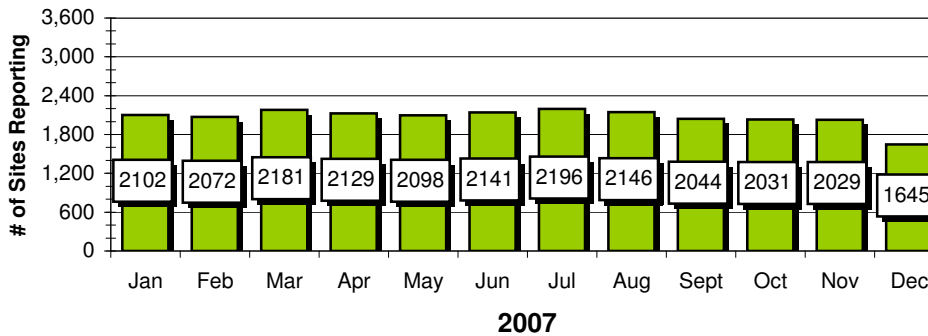

Holidays	QB1 nights	Showdown Tourney	SIX Errors
----------	------------	------------------	------------

Site Reports

Sports TC - Sunday

Player Reports

Sports TC - Sunday

Sports IQ - Monday

Sports IQ - Monday

Showdown - Tuesday

Showdown - Tuesday

Site Reports

Passport/SIX - Wednesday

Player Reports

Passport/SIX - Wednesday

SIX/Blur - Thursday

SIX/Blur - Thursday

Spotlight - Friday

Spotlight - Friday

Site Reports

Playback - Saturday

Player Reports

Playback - Saturday

Chart data for above Charts

Sun.	Sites	Sun.	Players
Jan	1,372	Jan	5,129
Feb	1,643	Feb	6,837
Mar	1,620	Mar	6,270
Apr	1,520	Apr	5,629
May	1,562	May	6,058
Jun	1,527	Jun	5,976
Jul	1,595	Jul	6,307
Aug	1,575	Aug	6,300
Sept	1,111	Sept	3,508
Oct	1,075	Oct	3,480
Nov	1,031	Nov	3,208
Dec	1,126	Dec	3,833
High	1,643	High	6,837
Low	1,075	Low	3,480
Thur.	Sites	Thur.	Players
Jan	1,969	Jan	8,135
Feb	1,719	Feb	7,233
Mar	1,913	Mar	7,809
Apr	2,012	Apr	8,892
May	1,951	May	8,305
Jun	1,989	Jun	9,106
Jul	2,013	Jul	9,232
Aug	1,954	Aug	8,669
Sept	1,770	Sept	7,364
Oct	1,694	Oct	6,278
Nov	1,365	Nov	4,895
Dec	1,570	Dec	5,984
High	2,013	High	9,232
Low	1,694	Low	6,278