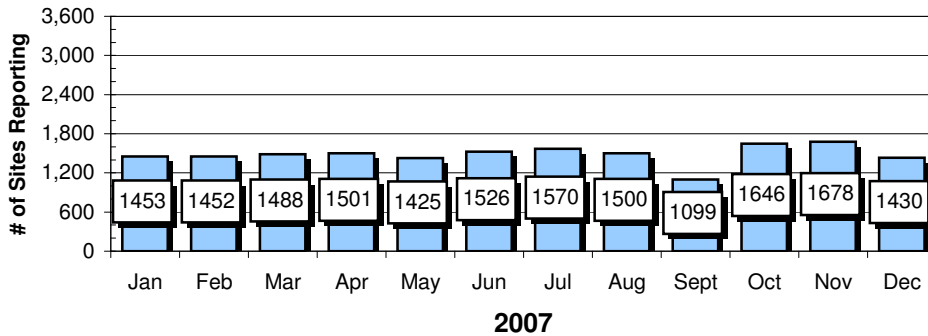

Holidays	QB1 nights	Showdown Tourney	SIX Errors
----------	------------	------------------	------------

Site Reports

Sports TC - Sunday

Player Reports

Sports TC - Sunday

Sports IQ - Monday

Sports IQ - Monday

Showdown - Tuesday

Showdown - Tuesday

Site Reports

Passport/SIX - Wednesday

Player Reports

Passport/SIX - Wednesday

SIX/Blur - Thursday

SIX/Blur - Thursday

Spotlight - Friday

Spotlight - Friday

Site Reports

Playback - Saturday

Player Reports

Playback - Saturday

Chart data for above Charts

Sun.	Sites	Sun.	Players
Jan	1,372	Jan	5,129
Feb	1,643	Feb	6,837
Mar	1,620	Mar	6,270
Apr	1,520	Apr	5,629
May	1,562	May	6,058
Jun	1,527	Jun	5,976
Jul	1,595	Jul	6,307
Aug	1,575	Aug	6,300
Sept	1,111	Sept	3,508
Oct	1,075	Oct	3,480
Nov	1,031	Nov	3,208
Dec	1,126	Dec	3,833
High	1,643	High	6,837
Low	1,075	Low	3,480
Thur.	Sites	Thur.	Players
Jan	1,969	Jan	8,135
Feb	1,719	Feb	7,233
Mar	1,913	Mar	7,809
Apr	2,012	Apr	8,892
May	1,951	May	8,305
Jun	1,989	Jun	9,106
Jul	2,013	Jul	9,232
Aug	1,954	Aug	8,669
Sept	1,770	Sept	7,364
Oct	1,694	Oct	6,278
Nov	1,365	Nov	4,895
Dec	1,570	Dec	5,984
High	2,013	High	9,232
Low	1,694	Low	6,278

Mon.	Sites	Mon.	Players
Jan	1,453	Jan	4,895
Feb	1,452	Feb	4,384
Mar	1,488	Mar	4,701
Apr	1,501	Apr	4,875
May	1,425	May	4,535
Jun	1,526	Jun	5,025
Jul	1,570	Jul	5,448
Aug	1,500	Aug	5,060
Sept	1,099	Sept	3,391
Oct	1,646	Oct	5,392
Nov	1,678	Nov	5,532
Dec	1,430	Dec	4,677
High	1,678	High	5,532
Low	1,099	Low	3,391
Fri.	Sites	Fri.	Players
Jan	2,229	Jan	11,334
Feb	2,204	Feb	10,772
Mar	2,124	Mar	9,932
Apr	2,119	Apr	10,066
May	2,117	May	9,944
Jun	2,083	Jun	10,105
Jul	2,186	Jul	12,582
Aug	2,191	Aug	11,232
Sept	2,132	Sept	10,488
Oct	2,082	Oct	10,001
Nov	2,142	Nov	10,451
Dec	2,110	Dec	10,166
High	2,229	High	12,582
Low	2,082	Low	9,932