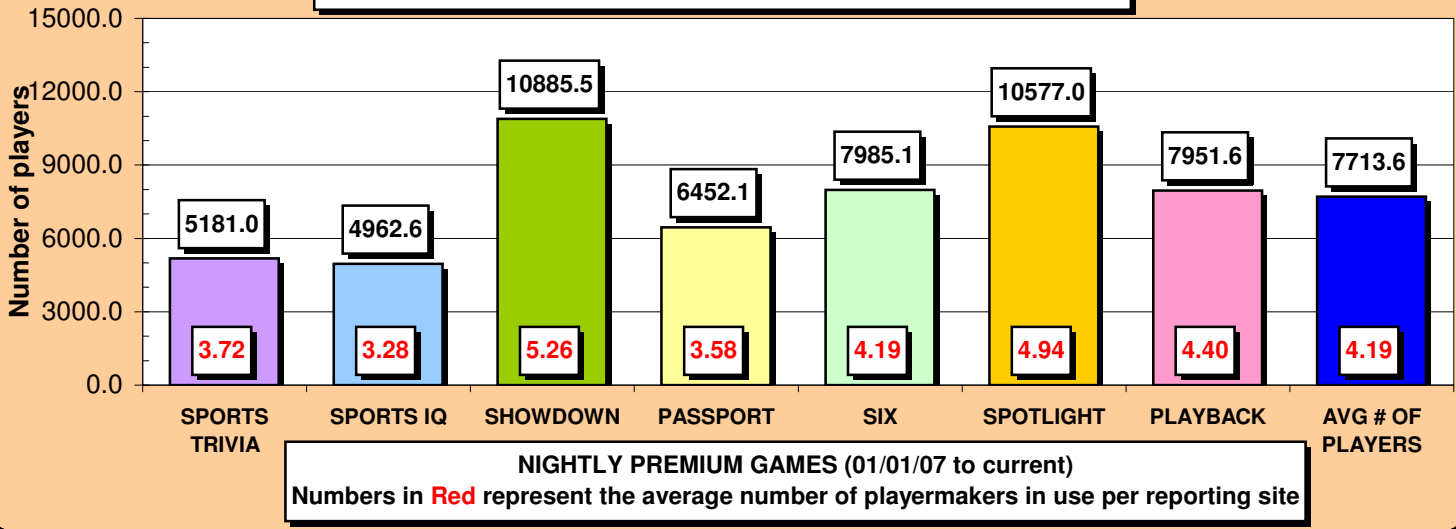

2007 NORTH AMERICAN BT AVG TRIVIA PLAYMAKER REPORT