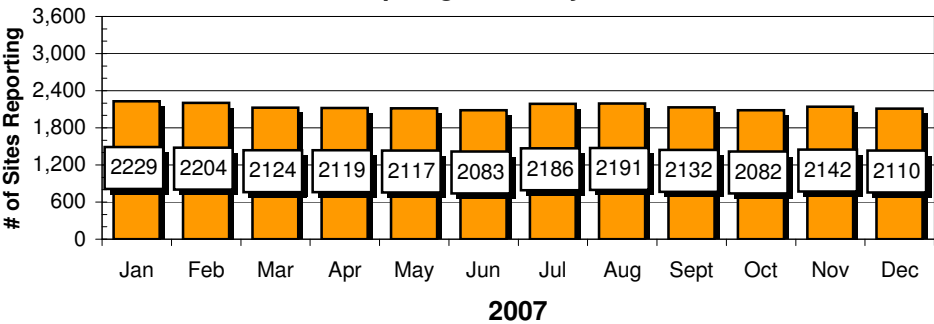

Showdown - Tuesday

Showdown - Tuesday

Site Reports

Passport/SIX - Wednesday

Player Reports

Passport/SIX - Wednesday

SIX/Blur - Thursday

SIX/Blur - Thursday

Spotlight - Friday

Spotlight - Friday

Site Reports

Playback - Saturday

Player Reports

Playback - Saturday

Chart data for above Charts

Sun.	Sites	Sun.	Players
Jan	1,372	Jan	5,129
Feb	1,643	Feb	6,837
Mar	1,620	Mar	6,270
Apr	1,520	Apr	5,629
May	1,562	May	6,058
Jun	1,527	Jun	5,976
Jul	1,595	Jul	6,307
Aug	1,575	Aug	6,300
Sept	1,111	Sept	3,508
Oct	1,075	Oct	3,480
Nov	1,031	Nov	3,208
Dec	1,126	Dec	3,833
High	1,643	High	6,837
Low	1,075	Low	3,480
Thur.	Sites	Thur.	Players
Jan	1,969	Jan	8,135
Feb	1,719	Feb	7,233
Mar	1,913	Mar	7,809
Apr	2,012	Apr	8,892
May	1,951	May	8,305
Jun	1,989	Jun	9,106
Jul	2,013	Jul	9,232
Aug	1,954	Aug	8,669
Sept	1,770	Sept	7,364
Oct	1,694	Oct	6,278
Nov	1,365	Nov	4,895
Dec	1,570	Dec	5,984
High	2,013	High	9,232
Low	1,694	Low	6,278

Mon.	Sites	Mon.	Players
Jan	1,453	Jan	4,895
Feb	1,452	Feb	4,384
Mar	1,488	Mar	4,701
Apr	1,501	Apr	4,875
May	1,425	May	4,535
Jun	1,526	Jun	5,025
Jul	1,570	Jul	5,448
Aug	1,500	Aug	5,060
Sept	1,099	Sept	3,391
Oct	1,646	Oct	5,392
Nov	1,678	Nov	5,532
Dec	1,430	Dec	4,677
High	1,678	High	5,532
Low	1,099	Low	3,391
Fri.	Sites	Fri.	Players
Jan	2,229	Jan	11,334
Feb	2,204	Feb	10,772
Mar	2,124	Mar	9,932
Apr	2,119	Apr	10,066
May	2,117	May	9,944
Jun	2,083	Jun	10,105
Jul	2,186	Jul	12,582
Aug	2,191	Aug	11,232
Sept	2,132	Sept	10,488
Oct	2,082	Oct	10,001
Nov	2,142	Nov	10,451
Dec	2,110	Dec	10,166
High	2,229	High	12,582
Low	2,082	Low	9,932