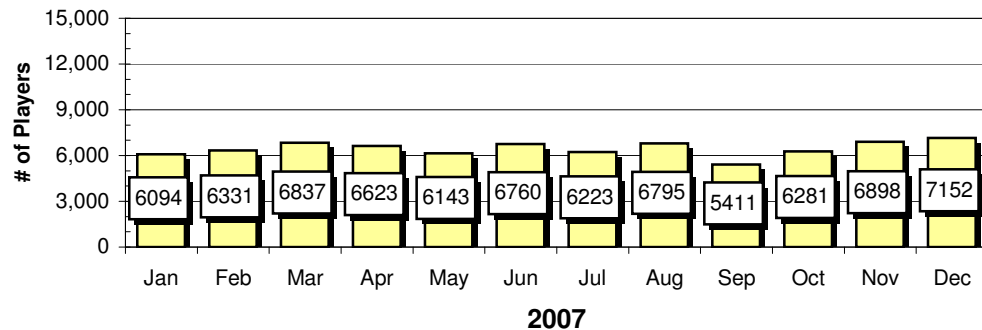

Showdown - Tuesday

Showdown - Tuesday

Site Reports

Passport/SIX - Wednesday

Player Reports

Passport/SIX - Wednesday

SIX/Blur - Thursday

SIX/Blur - Thursday

Spotlight - Friday

Spotlight - Friday

Site Reports

Playback - Saturday

Player Reports

Playback - Saturday

Chart data for above Charts

Sun.	Sites	Sun.	Players
Jan	1,372	Jan	5,129
Feb	1,643	Feb	6,837
Mar	1,620	Mar	6,270
Apr	1,520	Apr	5,629
May	1,562	May	6,058
Jun	1,527	Jun	5,976
Jul	1,595	Jul	6,307
Aug	1,575	Aug	6,300
Sept	1,111	Sept	3,508
Oct	1,075	Oct	3,480
Nov	1,031	Nov	3,208
Dec	1,126	Dec	3,833
High	1,643	High	6,837
Low	1,075	Low	3,480
Thur.	Sites	Thur.	Players
Jan	1,969	Jan	8,135
Feb	1,719	Feb	7,233
Mar	1,913	Mar	7,809
Apr	2,012	Apr	8,892
May	1,951	May	8,305
Jun	1,989	Jun	9,106
Jul	2,013	Jul	9,232
Aug	1,954	Aug	8,669
Sept	1,770	Sept	7,364
Oct	1,694	Oct	6,278
Nov	1,365	Nov	4,895
Dec	1,570	Dec	5,984
High	2,013	High	9,232
Low	1,694	Low	6,278

Mon.	Sites	Mon.	Players
Jan	1,453	Jan	4,895
Feb	1,452	Feb	4,384
Mar	1,488	Mar	4,701
Apr	1,501	Apr	4,875
May	1,425	May	4,535
Jun	1,526	Jun	5,025
Jul	1,570	Jul	5,448
Aug	1,500	Aug	5,060
Sept	1,099	Sept	3,391
Oct	1,646	Oct	5,392
Nov	1,678	Nov	5,532
Dec	1,430	Dec	4,677
High	1,678	High	5,532
Low	1,099	Low	3,391
Fri.	Sites	Fri.	Players
Jan	2,229	Jan	11,334
Feb	2,204	Feb	10,772
Mar	2,124	Mar	9,932
Apr	2,119	Apr	10,066
May	2,117	May	9,944
Jun	2,083	Jun	10,105
Jul	2,186	Jul	12,582
Aug	2,191	Aug	11,232
Sept	2,132	Sept	10,488
Oct	2,082	Oct	10,001
Nov	2,142	Nov	10,451
Dec	2,110	Dec	10,166
High	2,229	High	12,582
Low	2,082	Low	9,932