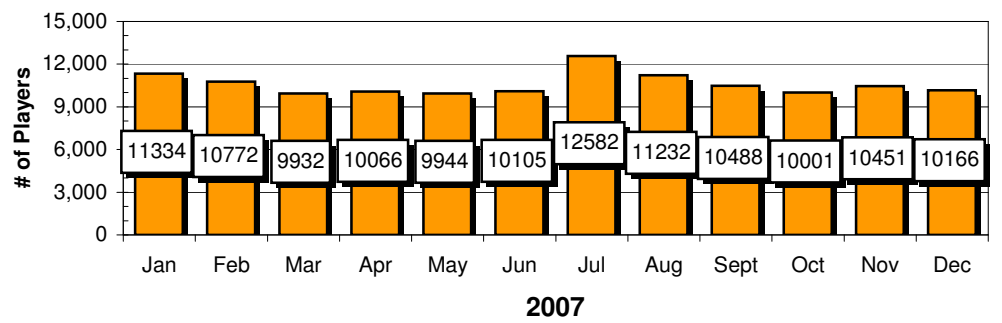

Holidays	QB1 nights	Showdown Tourney	SIX Errors
----------	------------	------------------	------------

Site Reports

Sports TC - Sunday

Player Reports

Sports TC - Sunday

Sports IQ - Monday

Sports IQ - Monday

Showdown - Tuesday

Showdown - Tuesday

Site Reports

Passport/SIX - Wednesday

Player Reports

Passport/SIX - Wednesday

SIX/Blur - Thursday

SIX/Blur - Thursday

Spotlight - Friday

Spotlight - Friday

Site Reports

Playback - Saturday

Player Reports

Playback - Saturday

Chart data for above Charts

Sun.	Sites	Sun.	Players
Jan	1,372	Jan	5,129
Feb	1,643	Feb	6,837
Mar	1,620	Mar	6,270
Apr	1,520	Apr	5,629
May	1,562	May	6,058
Jun	1,527	Jun	5,976
Jul	1,595	Jul	6,307
Aug	1,575	Aug	6,300
Sept	1,111	Sept	3,508
Oct	1,075	Oct	3,480
Nov	1,031	Nov	3,208
Dec	1,126	Dec	3,833
High	1,643	High	6,837
Low	1,075	Low	3,480
Thur.	Sites	Thur.	Players
Jan	1,969	Jan	8,135
Feb	1,719	Feb	7,233
Mar	1,913	Mar	7,809
Apr	2,012	Apr	8,892
May	1,951	May	8,305
Jun	1,989	Jun	9,106
Jul	2,013	Jul	9,232
Aug	1,954	Aug	8,669
Sept	1,770	Sept	7,364
Oct	1,694	Oct	6,278
Nov	1,365	Nov	4,895
Dec	1,570	Dec	5,984
High	2,013	High	9,232
Low	1,694	Low	6,278

Mon.	Sites	Mon.	Players
Jan	1,453	Jan	4,895
Feb	1,452	Feb	4,384
Mar	1,488	Mar	4,701
Apr	1,501	Apr	4,875
May	1,425	May	4,535
Jun	1,526	Jun	5,025
Jul	1,570	Jul	5,448
Aug	1,500	Aug	5,060
Sept	1,099	Sept	3,391
Oct	1,646	Oct	5,392
Nov	1,678	Nov	5,532
Dec	1,430	Dec	4,677
High	1,678	High	5,532
Low	1,099	Low	3,391
Fri.	Sites	Fri.	Players
Jan	2,229	Jan	11,334
Feb	2,204	Feb	10,772
Mar	2,124	Mar	9,932
Apr	2,119	Apr	10,066
May	2,117	May	9,944
Jun	2,083	Jun	10,105
Jul	2,186	Jul	12,582
Aug	2,191	Aug	11,232
Sept	2,132	Sept	10,488
Oct	2,082	Oct	10,001
Nov	2,142	Nov	10,451
Dec	2,110	Dec	10,166
High	2,229	High	12,582
Low	2,082	Low	9,932