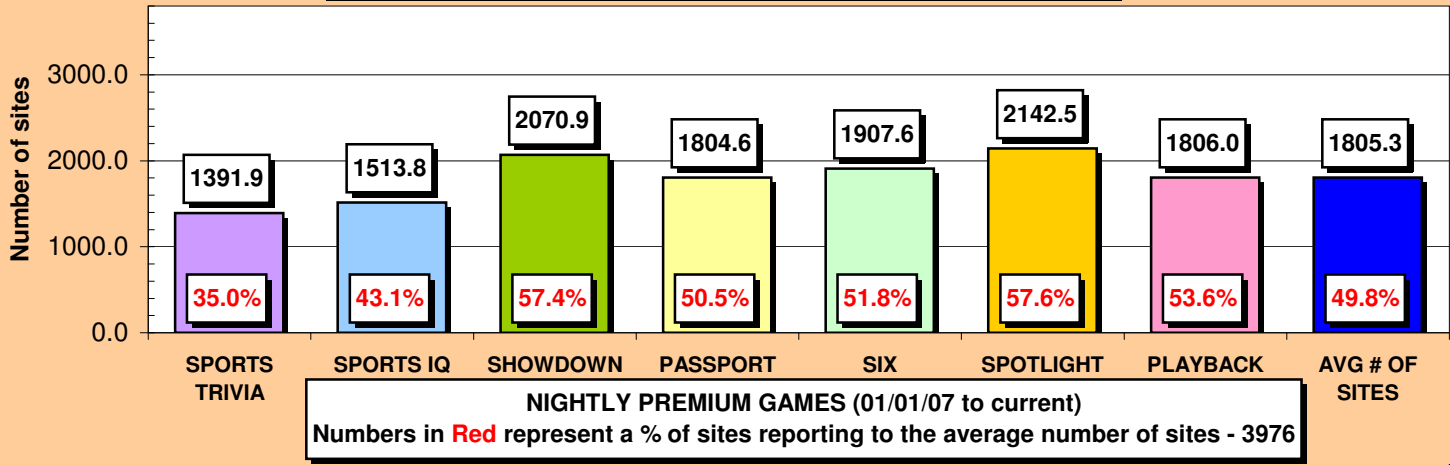

2007 Daily Premium Game Results W/Annual Averages

2007 NORTH AMERICAN DAILY BT AVG TRIVIA SITE REPORT