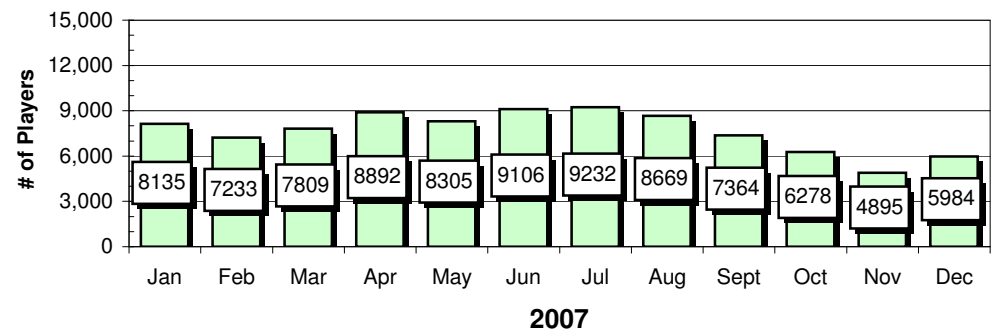

Showdown - Tuesday

Showdown - Tuesday

Site Reports

Passport/SIX - Wednesday

Player Reports

Passport/SIX - Wednesday

SIX/Blur - Thursday

SIX/Blur - Thursday

Spotlight - Friday

Spotlight - Friday

Site Reports

Playback - Saturday

Player Reports

Playback - Saturday

Chart data for above Charts

Sun.	Sites	Sun.	Players
Jan	1,372	Jan	5,129
Feb	1,643	Feb	6,837
Mar	1,620	Mar	6,270
Apr	1,520	Apr	5,629
May	1,562	May	6,058
Jun	1,527	Jun	5,976
Jul	1,595	Jul	6,307
Aug	1,575	Aug	6,300
Sept	1,111	Sept	3,508
Oct	1,075	Oct	3,480
Nov	1,031	Nov	3,208
Dec	1,126	Dec	3,833
High	1,643	High	6,837
Low	1,075	Low	3,480
Thur.	Sites	Thur.	Players
Jan	1,969	Jan	8,135
Feb	1,719	Feb	7,233
Mar	1,913	Mar	7,809
Apr	2,012	Apr	8,892
May	1,951	May	8,305
Jun	1,989	Jun	9,106
Jul	2,013	Jul	9,232
Aug	1,954	Aug	8,669
Sept	1,770	Sept	7,364
Oct	1,694	Oct	6,278
Nov	1,365	Nov	4,895
Dec	1,570	Dec	5,984
High	2,013	High	9,232
Low	1,694	Low	6,278

Mon.	Sites	Mon.	Players
Jan	1,453	Jan	4,895
Feb	1,452	Feb	4,384
Mar	1,488	Mar	4,701
Apr	1,501	Apr	4,875
May	1,425	May	4,535
Jun	1,526	Jun	5,025
Jul	1,570	Jul	5,448
Aug	1,500	Aug	5,060
Sept	1,099	Sept	3,391
Oct	1,646	Oct	5,392
Nov	1,678	Nov	5,532
Dec	1,430	Dec	4,677
High	1,678	High	5,532
Low	1,099	Low	3,391
Fri.	Sites	Fri.	Players
Jan	2,229	Jan	11,334
Feb	2,204	Feb	10,772
Mar	2,124	Mar	9,932
Apr	2,119	Apr	10,066
May	2,117	May	9,944
Jun	2,083	Jun	10,105
Jul	2,186	Jul	12,582
Aug	2,191	Aug	11,232
Sept	2,132	Sept	10,488
Oct	2,082	Oct	10,001
Nov	2,142	Nov	10,451
Dec	2,110	Dec	10,166
High	2,229	High	12,582
Low	2,082	Low	9,932