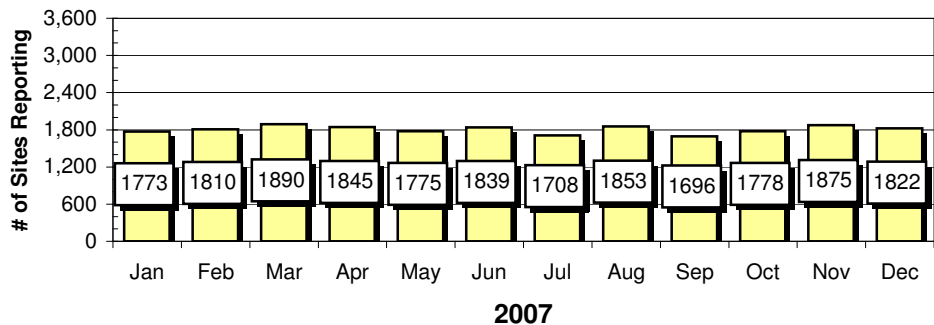

Showdown - Tuesday

Showdown - Tuesday

Site Reports

Passport/SIX - Wednesday

Player Reports

Passport/SIX - Wednesday

SIX/Blur - Thursday

SIX/Blur - Thursday

Spotlight - Friday

Spotlight - Friday

Site Reports

Playback - Saturday

Player Reports

Playback - Saturday

Chart data for above Charts

Sun.	Sites	Sun.	Players
Jan	1,372	Jan	5,129
Feb	1,643	Feb	6,837
Mar	1,620	Mar	6,270
Apr	1,520	Apr	5,629
May	1,562	May	6,058
Jun	1,527	Jun	5,976
Jul	1,595	Jul	6,307
Aug	1,575	Aug	6,300
Sept	1,111	Sept	3,508
Oct	1,075	Oct	3,480
Nov	1,031	Nov	3,208
Dec	1,126	Dec	3,833
High	1,643	High	6,837
Low	1,075	Low	3,480
Thur.	Sites	Thur.	Players
Jan	1,969	Jan	8,135
Feb	1,719	Feb	7,233
Mar	1,913	Mar	7,809
Apr	2,012	Apr	8,892
May	1,951	May	8,305
Jun	1,989	Jun	9,106
Jul	2,013	Jul	9,232
Aug	1,954	Aug	8,669
Sept	1,770	Sept	7,364
Oct	1,694	Oct	6,278
Nov	1,365	Nov	4,895
Dec	1,570	Dec	5,984
High	2,013	High	9,232
Low	1,694	Low	6,278

Mon.	Sites	Mon.	Players
Jan	1,453	Jan	4,895
Feb	1,452	Feb	4,384
Mar	1,488	Mar	4,701
Apr	1,501	Apr	4,875
May	1,425	May	4,535
Jun	1,526	Jun	5,025
Jul	1,570	Jul	5,448
Aug	1,500	Aug	5,060
Sept	1,099	Sept	3,391
Oct	1,646	Oct	5,392
Nov	1,678	Nov	5,532
Dec	1,430	Dec	4,677
High	1,678	High	5,532
Low	1,099	Low	3,391
Fri.	Sites	Fri.	Players
Jan	2,229	Jan	11,334
Feb	2,204	Feb	10,772
Mar	2,124	Mar	9,932
Apr	2,119	Apr	10,066
May	2,117	May	9,944
Jun	2,083	Jun	10,105
Jul	2,186	Jul	12,582
Aug	2,191	Aug	11,232
Sept	2,132	Sept	10,488
Oct	2,082	Oct	10,001
Nov	2,142	Nov	10,451
Dec	2,110	Dec	10,166
High	2,229	High	12,582
Low	2,082	Low	9,932