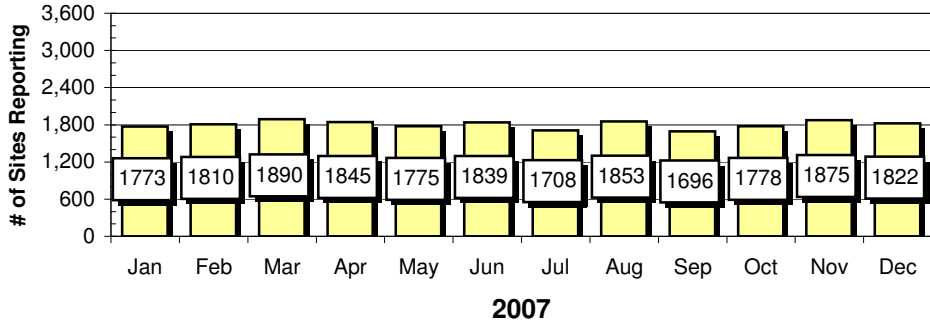

Showdown - Tuesday

Showdown - Tuesday

Site Reports

Passport/SIX - Wednesday

Player Reports

Passport/SIX - Wednesday

SIX/Blur - Thursday

SIX/Blur - Thursday

Spotlight - Friday

Spotlight - Friday

Site Reports

Playback - Saturday

Player Reports

Playback - Saturday

Chart data for above Charts

Sun.	Sites	Sun.	Players
Jan	1,372	Jan	5,129
Feb	1,643	Feb	6,837
Mar	1,620	Mar	6,270
Apr	1,520	Apr	5,629
May	1,562	May	6,058
Jun	1,527	Jun	5,976
Jul	1,595	Jul	6,307
Aug	1,575	Aug	6,300
Sept	1,111	Sept	3,508
Oct	1,075	Oct	3,480
Nov	1,031	Nov	3,208
Dec	1,126	Dec	3,833
High	1,643	High	6,837
Low	1,075	Low	3,480
Thur.	Sites	Thur.	Players
Jan	1,969	Jan	8,135
Feb	1,719	Feb	7,233
Mar	1,913	Mar	7,809
Apr	2,012	Apr	8,892
May	1,951	May	8,305
Jun	1,989	Jun	9,106
Jul	2,013	Jul	9,232
Aug	1,954	Aug	8,669
Sept	1,770	Sept	7,364
Oct	1,694	Oct	6,278
Nov	1,365	Nov	4,895
Dec	1,570	Dec	5,984
High	2,013	High	9,232
Low	1,694	Low	6,278

Mon.	Sites	Mon.	Players
Jan	1,453	Jan	4,895
Feb	1,452	Feb	4,384
Mar	1,488	Mar	4,701
Apr	1,501	Apr	4,875
May	1,425	May	4,535
Jun	1,526	Jun	5,025
Jul	1,570	Jul	5,448
Aug	1,500	Aug	5,060
Sept	1,099	Sept	3,391
Oct	1,646	Oct	5,392
Nov	1,678	Nov	5,532
Dec	1,430	Dec	4,677
High	1,678	High	5,532
Low	1,099	Low	3,391
Fri.	Sites	Fri.	Players
Jan	2,229	Jan	11,334
Feb	2,204	Feb	10,772
Mar	2,124	Mar	9,932
Apr	2,119	Apr	10,066
May	2,117	May	9,944
Jun	2,083	Jun	10,105
Jul	2,186	Jul	12,582
Aug	2,191	Aug	11,232
Sept	2,132	Sept	10,488
Oct	2,082	Oct	10,001
Nov	2,142	Nov	10,451
Dec	2,110	Dec	10,166
High	2,229	High	12,582
Low	2,082	Low	9,932