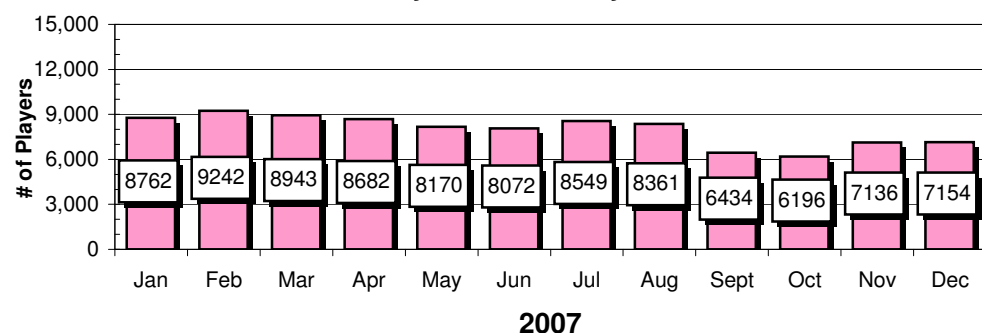

Spotlight - Friday

Spotlight - Friday

Site Reports

Playback - Saturday

Player Reports

Playback - Saturday

Chart data for above Charts

Sun.	Sites	Sun.	Players
Jan	1,372	Jan	5,129
Feb	1,643	Feb	6,837
Mar	1,620	Mar	6,270
Apr	1,520	Apr	5,629
May	1,562	May	6,058
Jun	1,527	Jun	5,976
Jul	1,595	Jul	6,307
Aug	1,575	Aug	6,300
Sept	1,111	Sept	3,508
Oct	1,075	Oct	3,480
Nov	1,031	Nov	3,208
Dec	1,126	Dec	3,833
High	1,643	High	6,837
Low	1,075	Low	3,480
Thur.	Sites	Thur.	Players
Jan	1,969	Jan	8,135
Feb	1,719	Feb	7,233
Mar	1,913	Mar	7,809
Apr	2,012	Apr	8,892
May	1,951	May	8,305
Jun	1,989	Jun	9,106
Jul	2,013	Jul	9,232
Aug	1,954	Aug	8,669
Sept	1,770	Sept	7,364
Oct	1,694	Oct	6,278
Nov	1,365	Nov	4,895
Dec	1,570	Dec	5,984
High	2,013	High	9,232
Low	1,694	Low	6,278

Mon.	Sites	Mon.	Players
Jan	1,453	Jan	4,895
Feb	1,452	Feb	4,384
Mar	1,488	Mar	4,701
Apr	1,501	Apr	4,875
May	1,425	May	4,535
Jun	1,526	Jun	5,025
Jul	1,570	Jul	5,448
Aug	1,500	Aug	5,060
Sept	1,099	Sept	3,391
Oct	1,646	Oct	5,392
Nov	1,678	Nov	5,532
Dec	1,430	Dec	4,677
High	1,678	High	5,532
Low	1,099	Low	3,391
Fri.	Sites	Fri.	Players
Jan	2,229	Jan	11,334
Feb	2,204	Feb	10,772
Mar	2,124	Mar	9,932
Apr	2,119	Apr	10,066
May	2,117	May	9,944
Jun	2,083	Jun	10,105
Jul	2,186	Jul	12,582
Aug	2,191	Aug	11,232
Sept	2,132	Sept	10,488
Oct	2,082	Oct	10,001
Nov	2,142	Nov	10,451
Dec	2,110	Dec	10,166
High	2,229	High	12,582
Low	2,082	Low	9,932