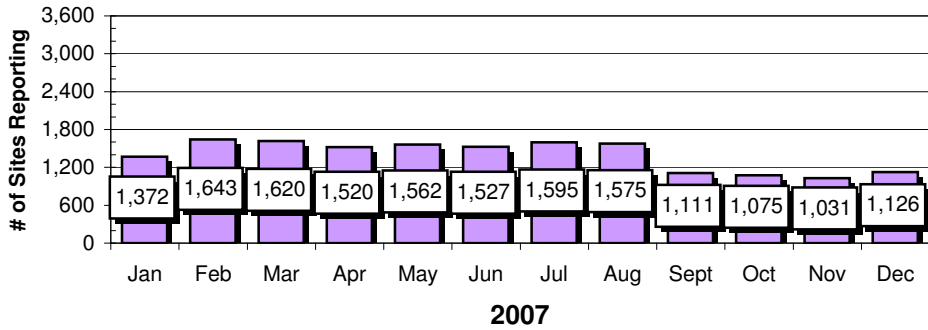

Site Reports

Sports TC - Sunday