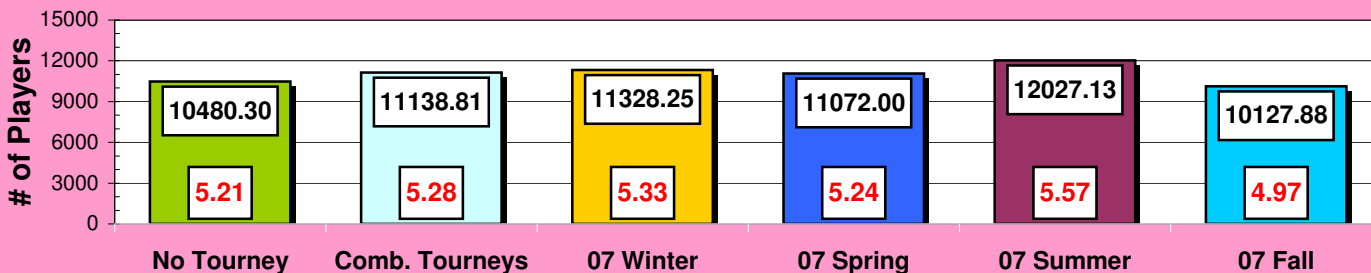

Showdown Player Report

Numbers in Red reflect the Avg number of players reporting per site.