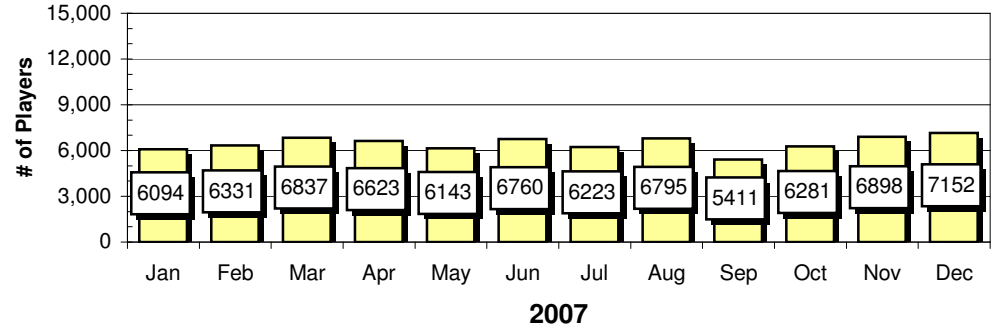

Showdown - Tuesday

Showdown - Tuesday

Site Reports

Passport/SIX - Wednesday

Player Reports

Passport/SIX - Wednesday

SIX/Blur - Thursday

SIX/Blur - Thursday

Spotlight - Friday

Spotlight - Friday

Site Reports

Playback - Saturday

Player Reports

Playback - Saturday

Chart data for above Charts

Sun.	Sites	Sun.	Players
Jan	1,372	Jan	5,129
Feb	1,643	Feb	6,837
Mar	1,620	Mar	6,270
Apr	1,520	Apr	5,629
May	1,562	May	6,058
Jun	1,527	Jun	5,976
Jul	1,595	Jul	6,307
Aug	1,575	Aug	6,300
Sept	1,111	Sept	3,508
Oct	1,075	Oct	3,480
Nov	1,031	Nov	3,208
Dec	1,126	Dec	3,833
High	1,643	High	6,837
Low	1,075	Low	3,480
Thur.	Sites	Thur.	Players
Jan	1,969	Jan	8,135
Feb	1,719	Feb	7,233
Mar	1,913	Mar	7,809
Apr	2,012	Apr	8,892
May	1,951	May	8,305
Jun	1,989	Jun	9,106
Jul	2,013	Jul	9,232
Aug	1,954	Aug	8,669
Sept	1,770	Sept	7,364
Oct	1,694	Oct	6,278
Nov	1,365	Nov	4,895
Dec	1,570	Dec	5,984
High	2,013	High	9,232
Low	1,694	Low	6,278

Mon.	Sites	Mon.	Players
Jan	1,453	Jan	4,895
Feb	1,452	Feb	4,384
Mar	1,488	Mar	4,701
Apr	1,501	Apr	4,875
May	1,425	May	4,535
Jun	1,526	Jun	5,025
Jul	1,570	Jul	5,448
Aug	1,500	Aug	5,060
Sept	1,099	Sept	3,391
Oct	1,646	Oct	5,392
Nov	1,678	Nov	5,532
Dec	1,430	Dec	4,677
High	1,678	High	5,532
Low	1,099	Low	3,391
Fri.	Sites	Fri.	Players
Jan	2,229	Jan	11,334
Feb	2,204	Feb	10,772
Mar	2,124	Mar	9,932
Apr	2,119	Apr	10,066
May	2,117	May	9,944
Jun	2,083	Jun	10,105
Jul	2,186	Jul	12,582
Aug	2,191	Aug	11,232
Sept	2,132	Sept	10,488
Oct	2,082	Oct	10,001
Nov	2,142	Nov	10,451
Dec	2,110	Dec	10,166
High	2,229	High	12,582
Low	2,082	Low	9,932