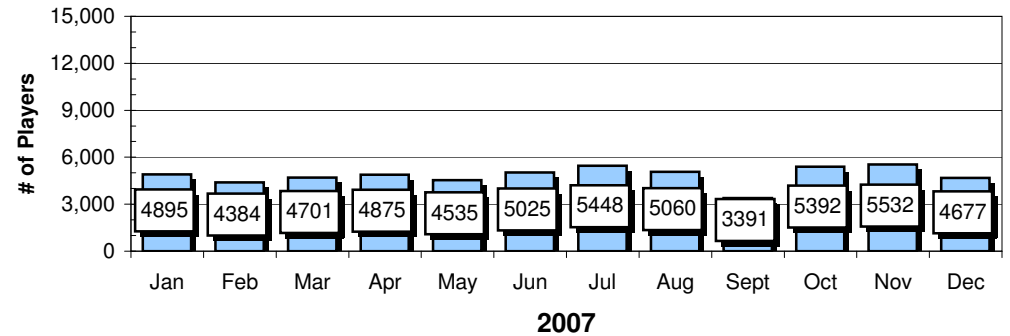

Holidays	QB1 nights	Showdown Tourney	SIX Errors
----------	------------	------------------	------------

Site Reports

Sports TC - Sunday

Player Reports

Sports TC - Sunday

Sports IQ - Monday

Sports IQ - Monday

Showdown - Tuesday

Showdown - Tuesday

Site Reports

Passport/SIX - Wednesday

Player Reports

Passport/SIX - Wednesday

SIX/Blur - Thursday

SIX/Blur - Thursday

Spotlight - Friday

Spotlight - Friday

Site Reports

Playback - Saturday

Player Reports

Playback - Saturday

Chart data for above Charts

Sun.	Sites	Sun.	Players
Jan	1,372	Jan	5,129
Feb	1,643	Feb	6,837
Mar	1,620	Mar	6,270
Apr	1,520	Apr	5,629
May	1,562	May	6,058
Jun	1,527	Jun	5,976
Jul	1,595	Jul	6,307
Aug	1,575	Aug	6,300
Sept	1,111	Sept	3,508
Oct	1,075	Oct	3,480
Nov	1,031	Nov	3,208
Dec	1,126	Dec	3,833
High	1,643	High	6,837
Low	1,075	Low	3,480
Thur.	Sites	Thur.	Players
Jan	1,969	Jan	8,135
Feb	1,719	Feb	7,233
Mar	1,913	Mar	7,809
Apr	2,012	Apr	8,892
May	1,951	May	8,305
Jun	1,989	Jun	9,106
Jul	2,013	Jul	9,232
Aug	1,954	Aug	8,669
Sept	1,770	Sept	7,364
Oct	1,694	Oct	6,278
Nov	1,365	Nov	4,895
Dec	1,570	Dec	5,984
High	2,013	High	9,232
Low	1,694	Low	6,278