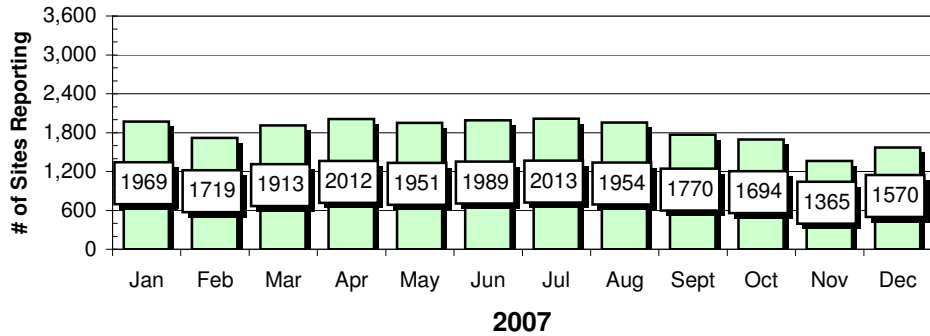

Showdown - Tuesday

Showdown - Tuesday

Site Reports

Passport/SIX - Wednesday

Player Reports

Passport/SIX - Wednesday

SIX/Blur - Thursday

SIX/Blur - Thursday

Spotlight - Friday

Spotlight - Friday

Site Reports

Playback - Saturday

Player Reports

Playback - Saturday

Chart data for above Charts

Sun.	Sites	Sun.	Players
Jan	1,372	Jan	5,129
Feb	1,643	Feb	6,837
Mar	1,620	Mar	6,270
Apr	1,520	Apr	5,629
May	1,562	May	6,058
Jun	1,527	Jun	5,976
Jul	1,595	Jul	6,307
Aug	1,575	Aug	6,300
Sept	1,111	Sept	3,508
Oct	1,075	Oct	3,480
Nov	1,031	Nov	3,208
Dec	1,126	Dec	3,833
High	1,643	High	6,837
Low	1,075	Low	3,480
Thur.	Sites	Thur.	Players
Jan	1,969	Jan	8,135
Feb	1,719	Feb	7,233
Mar	1,913	Mar	7,809
Apr	2,012	Apr	8,892
May	1,951	May	8,305
Jun	1,989	Jun	9,106
Jul	2,013	Jul	9,232
Aug	1,954	Aug	8,669
Sept	1,770	Sept	7,364
Oct	1,694	Oct	6,278
Nov	1,365	Nov	4,895
Dec	1,570	Dec	5,984
High	2,013	High	9,232
Low	1,694	Low	6,278

Mon.	Sites	Mon.	Players
Jan	1,453	Jan	4,895
Feb	1,452	Feb	4,384
Mar	1,488	Mar	4,701
Apr	1,501	Apr	4,875
May	1,425	May	4,535
Jun	1,526	Jun	5,025
Jul	1,570	Jul	5,448
Aug	1,500	Aug	5,060
Sept	1,099	Sept	3,391
Oct	1,646	Oct	5,392
Nov	1,678	Nov	5,532
Dec	1,430	Dec	4,677
High	1,678	High	5,532
Low	1,099	Low	3,391
Fri.	Sites	Fri.	Players
Jan	2,229	Jan	11,334
Feb	2,204	Feb	10,772
Mar	2,124	Mar	9,932
Apr	2,119	Apr	10,066
May	2,117	May	9,944
Jun	2,083	Jun	10,105
Jul	2,186	Jul	12,582
Aug	2,191	Aug	11,232
Sept	2,132	Sept	10,488
Oct	2,082	Oct	10,001
Nov	2,142	Nov	10,451
Dec	2,110	Dec	10,166
High	2,229	High	12,582
Low	2,082	Low	9,932