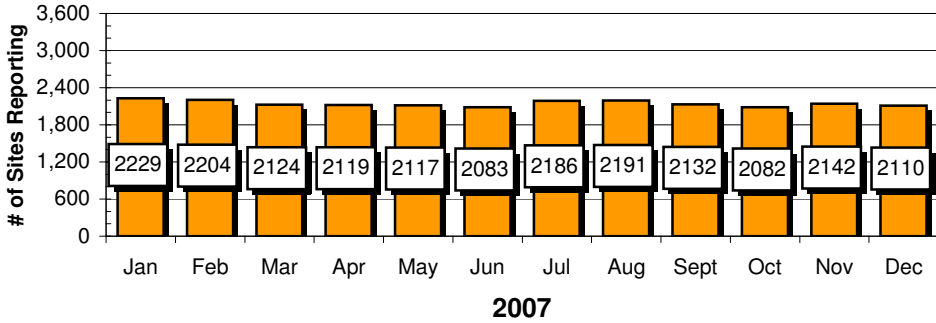

Showdown - Tuesday

Showdown - Tuesday

Site Reports

Passport/SIX - Wednesday

Player Reports

Passport/SIX - Wednesday

SIX/Blur - Thursday

SIX/Blur - Thursday

Spotlight - Friday

Spotlight - Friday

Site Reports

Playback - Saturday

Player Reports

Playback - Saturday

Chart data for above Charts

Sun.	Sites	Sun.	Players
Jan	1,372	Jan	5,129
Feb	1,643	Feb	6,837
Mar	1,620	Mar	6,270
Apr	1,520	Apr	5,629
May	1,562	May	6,058
Jun	1,527	Jun	5,976
Jul	1,595	Jul	6,307
Aug	1,575	Aug	6,300
Sept	1,111	Sept	3,508
Oct	1,075	Oct	3,480
Nov	1,031	Nov	3,208
Dec	1,126	Dec	3,833
High	1,643	High	6,837
Low	1,075	Low	3,480
Thur.	Sites	Thur.	Players
Jan	1,969	Jan	8,135
Feb	1,719	Feb	7,233
Mar	1,913	Mar	7,809
Apr	2,012	Apr	8,892
May	1,951	May	8,305
Jun	1,989	Jun	9,106
Jul	2,013	Jul	9,232
Aug	1,954	Aug	8,669
Sept	1,770	Sept	7,364
Oct	1,694	Oct	6,278
Nov	1,365	Nov	4,895
Dec	1,570	Dec	5,984
High	2,013	High	9,232
Low	1,694	Low	6,278

Mon.	Sites	Mon.	Players
Jan	1,453	Jan	4,895
Feb	1,452	Feb	4,384
Mar	1,488	Mar	4,701
Apr	1,501	Apr	4,875
May	1,425	May	4,535
Jun	1,526	Jun	5,025
Jul	1,570	Jul	5,448
Aug	1,500	Aug	5,060
Sept	1,099	Sept	3,391
Oct	1,646	Oct	5,392
Nov	1,678	Nov	5,532
Dec	1,430	Dec	4,677
High	1,678	High	5,532
Low	1,099	Low	3,391
Fri.	Sites	Fri.	Players
Jan	2,229	Jan	11,334
Feb	2,204	Feb	10,772
Mar	2,124	Mar	9,932
Apr	2,119	Apr	10,066
May	2,117	May	9,944
Jun	2,083	Jun	10,105
Jul	2,186	Jul	12,582
Aug	2,191	Aug	11,232
Sept	2,132	Sept	10,488
Oct	2,082	Oct	10,001
Nov	2,142	Nov	10,451
Dec	2,110	Dec	10,166
High	2,229	High	12,582
Low	2,082	Low	9,932