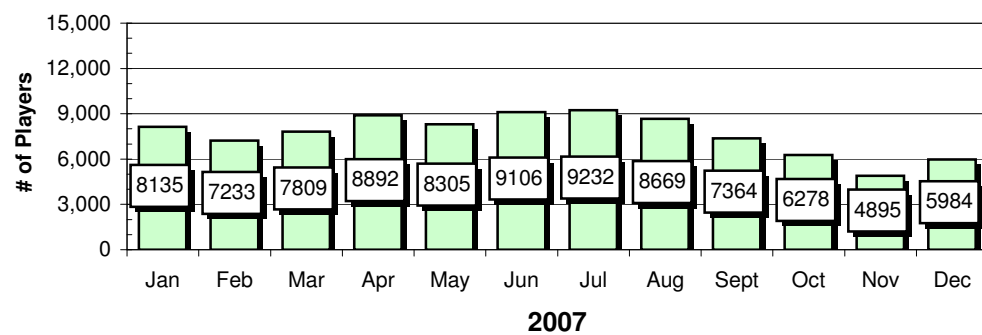

Showdown - Tuesday

Showdown - Tuesday

Site Reports

Passport/SIX - Wednesday

Player Reports

Passport/SIX - Wednesday

SIX/Blur - Thursday

SIX/Blur - Thursday

Spotlight - Friday

Spotlight - Friday

Site Reports

Playback - Saturday

Player Reports

Playback - Saturday

Chart data for above Charts

Sun.	Sites	Sun.	Players
Jan	1,372	Jan	5,129
Feb	1,643	Feb	6,837
Mar	1,620	Mar	6,270
Apr	1,520	Apr	5,629
May	1,562	May	6,058
Jun	1,527	Jun	5,976
Jul	1,595	Jul	6,307
Aug	1,575	Aug	6,300
Sept	1,111	Sept	3,508
Oct	1,075	Oct	3,480
Nov	1,031	Nov	3,208
Dec	1,126	Dec	3,833
High	1,643	High	6,837
Low	1,075	Low	3,480
Thur.	Sites	Thur.	Players
Jan	1,969	Jan	8,135
Feb	1,719	Feb	7,233
Mar	1,913	Mar	7,809
Apr	2,012	Apr	8,892
May	1,951	May	8,305
Jun	1,989	Jun	9,106
Jul	2,013	Jul	9,232
Aug	1,954	Aug	8,669
Sept	1,770	Sept	7,364
Oct	1,694	Oct	6,278
Nov	1,365	Nov	4,895
Dec	1,570	Dec	5,984
High	2,013	High	9,232
Low	1,694	Low	6,278

Mon.	Sites	Mon.	Players
Jan	1,453	Jan	4,895
Feb	1,452	Feb	4,384
Mar	1,488	Mar	4,701
Apr	1,501	Apr	4,875
May	1,425	May	4,535
Jun	1,526	Jun	5,025
Jul	1,570	Jul	5,448
Aug	1,500	Aug	5,060
Sept	1,099	Sept	3,391
Oct	1,646	Oct	5,392
Nov	1,678	Nov	5,532
Dec	1,430	Dec	4,677
High	1,678	High	5,532
Low	1,099	Low	3,391
Fri.	Sites	Fri.	Players
Jan	2,229	Jan	11,334
Feb	2,204	Feb	10,772
Mar	2,124	Mar	9,932
Apr	2,119	Apr	10,066
May	2,117	May	9,944
Jun	2,083	Jun	10,105
Jul	2,186	Jul	12,582
Aug	2,191	Aug	11,232
Sept	2,132	Sept	10,488
Oct	2,082	Oct	10,001
Nov	2,142	Nov	10,451
Dec	2,110	Dec	10,166
High	2,229	High	12,582
Low	2,082	Low	9,932