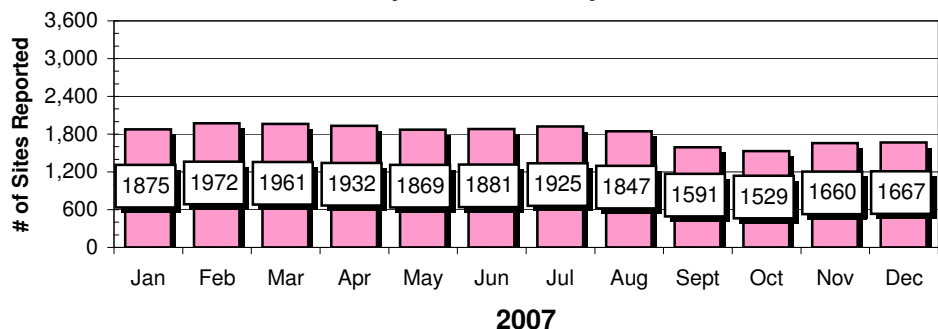

Spotlight - Friday

Spotlight - Friday

Site Reports

Playback - Saturday

Player Reports

Playback - Saturday

Chart data for above Charts

Sun.	Sites	Sun.	Players
Jan	1,372	Jan	5,129
Feb	1,643	Feb	6,837
Mar	1,620	Mar	6,270
Apr	1,520	Apr	5,629
May	1,562	May	6,058
Jun	1,527	Jun	5,976
Jul	1,595	Jul	6,307
Aug	1,575	Aug	6,300
Sept	1,111	Sept	3,508
Oct	1,075	Oct	3,480
Nov	1,031	Nov	3,208
Dec	1,126	Dec	3,833
High	1,643	High	6,837
Low	1,075	Low	3,480
Thur.	Sites	Thur.	Players
Jan	1,969	Jan	8,135
Feb	1,719	Feb	7,233
Mar	1,913	Mar	7,809
Apr	2,012	Apr	8,892
May	1,951	May	8,305
Jun	1,989	Jun	9,106
Jul	2,013	Jul	9,232
Aug	1,954	Aug	8,669
Sept	1,770	Sept	7,364
Oct	1,694	Oct	6,278
Nov	1,365	Nov	4,895
Dec	1,570	Dec	5,984
High	2,013	High	9,232
Low	1,694	Low	6,278

Mon.	Sites	Mon.	Players
Jan	1,453	Jan	4,895
Feb	1,452	Feb	4,384
Mar	1,488	Mar	4,701
Apr	1,501	Apr	4,875
May	1,425	May	4,535
Jun	1,526	Jun	5,025
Jul	1,570	Jul	5,448
Aug	1,500	Aug	5,060
Sept	1,099	Sept	3,391
Oct	1,646	Oct	5,392
Nov	1,678	Nov	5,532
Dec	1,430	Dec	4,677
High	1,678	High	5,532
Low	1,099	Low	3,391
Fri.	Sites	Fri.	Players
Jan	2,229	Jan	11,334
Feb	2,204	Feb	10,772
Mar	2,124	Mar	9,932
Apr	2,119	Apr	10,066
May	2,117	May	9,944
Jun	2,083	Jun	10,105
Jul	2,186	Jul	12,582
Aug	2,191	Aug	11,232
Sept	2,132	Sept	10,488
Oct	2,082	Oct	10,001
Nov	2,142	Nov	10,451
Dec	2,110	Dec	10,166
High	2,229	High	12,582
Low	2,082	Low	9,932