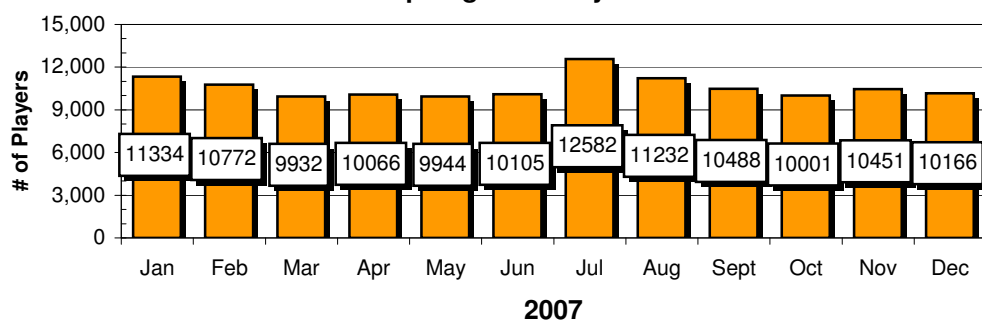

Holidays	QB1 nights	Showdown Tourney	SIX Errors
----------	------------	------------------	------------

Site Reports

Sports TC - Sunday

Player Reports

Sports TC - Sunday

Sports IQ - Monday

Sports IQ - Monday

Showdown - Tuesday

Showdown - Tuesday

Site Reports

Passport/SIX - Wednesday

Player Reports

Passport/SIX - Wednesday

SIX/Blur - Thursday

SIX/Blur - Thursday

Spotlight - Friday

Spotlight - Friday

Site Reports

Playback - Saturday

Player Reports

Playback - Saturday

Chart data for above Charts

Sun.	Sites	Sun.	Players
Jan	1,372	Jan	5,129
Feb	1,643	Feb	6,837
Mar	1,620	Mar	6,270
Apr	1,520	Apr	5,629
May	1,562	May	6,058
Jun	1,527	Jun	5,976
Jul	1,595	Jul	6,307
Aug	1,575	Aug	6,300
Sept	1,111	Sept	3,508
Oct	1,075	Oct	3,480
Nov	1,031	Nov	3,208
Dec	1,126	Dec	3,833
High	1,643	High	6,837
Low	1,075	Low	3,480
Thur.	Sites	Thur.	Players
Jan	1,969	Jan	8,135
Feb	1,719	Feb	7,233
Mar	1,913	Mar	7,809
Apr	2,012	Apr	8,892
May	1,951	May	8,305
Jun	1,989	Jun	9,106
Jul	2,013	Jul	9,232
Aug	1,954	Aug	8,669
Sept	1,770	Sept	7,364
Oct	1,694	Oct	6,278
Nov	1,365	Nov	4,895
Dec	1,570	Dec	5,984
High	2,013	High	9,232
Low	1,694	Low	6,278

Mon.	Sites	Mon.	Players
Jan	1,453	Jan	4,895
Feb	1,452	Feb	4,384
Mar	1,488	Mar	4,701
Apr	1,501	Apr	4,875
May	1,425	May	4,535
Jun	1,526	Jun	5,025
Jul	1,570	Jul	5,448
Aug	1,500	Aug	5,060
Sept	1,099	Sept	3,391
Oct	1,646	Oct	5,392
Nov	1,678	Nov	5,532
Dec	1,430	Dec	4,677
High	1,678	High	5,532
Low	1,099	Low	3,391
Fri.	Sites	Fri.	Players
Jan	2,229	Jan	11,334
Feb	2,204	Feb	10,772
Mar	2,124	Mar	9,932
Apr	2,119	Apr	10,066
May	2,117	May	9,944
Jun	2,083	Jun	10,105
Jul	2,186	Jul	12,582
Aug	2,191	Aug	11,232
Sept	2,132	Sept	10,488
Oct	2,082	Oct	10,001
Nov	2,142	Nov	10,451
Dec	2,110	Dec	10,166
High	2,229	High	12,582
Low	2,082	Low	9,932