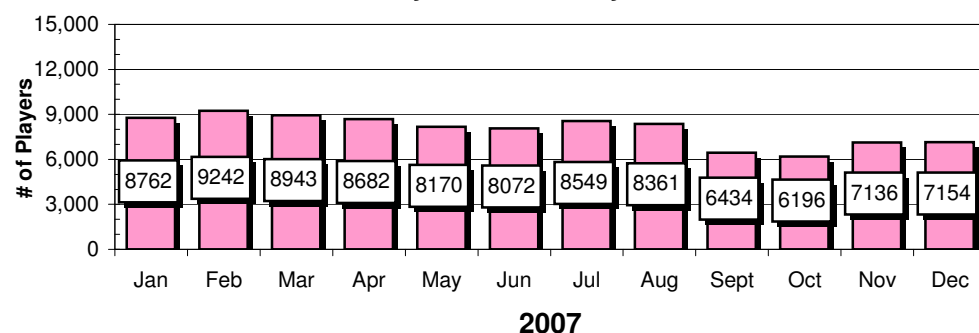

Spotlight - Friday

Spotlight - Friday

Site Reports

Playback - Saturday

Player Reports

Playback - Saturday

Chart data for above Charts

Sun.	Sites	Sun.	Players
Jan	1,372	Jan	5,129
Feb	1,643	Feb	6,837
Mar	1,620	Mar	6,270
Apr	1,520	Apr	5,629
May	1,562	May	6,058
Jun	1,527	Jun	5,976
Jul	1,595	Jul	6,307
Aug	1,575	Aug	6,300
Sept	1,111	Sept	3,508
Oct	1,075	Oct	3,480
Nov	1,031	Nov	3,208
Dec	1,126	Dec	3,833
High	1,643	High	6,837
Low	1,075	Low	3,480
Thur.	Sites	Thur.	Players
Jan	1,969	Jan	8,135
Feb	1,719	Feb	7,233
Mar	1,913	Mar	7,809
Apr	2,012	Apr	8,892
May	1,951	May	8,305
Jun	1,989	Jun	9,106
Jul	2,013	Jul	9,232
Aug	1,954	Aug	8,669
Sept	1,770	Sept	7,364
Oct	1,694	Oct	6,278
Nov	1,365	Nov	4,895
Dec	1,570	Dec	5,984
High	2,013	High	9,232
Low	1,694	Low	6,278

Mon.	Sites	Mon.	Players
Jan	1,453	Jan	4,895
Feb	1,452	Feb	4,384
Mar	1,488	Mar	4,701
Apr	1,501	Apr	4,875
May	1,425	May	4,535
Jun	1,526	Jun	5,025
Jul	1,570	Jul	5,448
Aug	1,500	Aug	5,060
Sept	1,099	Sept	3,391
Oct	1,646	Oct	5,392
Nov	1,678	Nov	5,532
Dec	1,430	Dec	4,677
High	1,678	High	5,532
Low	1,099	Low	3,391
Fri.	Sites	Fri.	Players
Jan	2,229	Jan	11,334
Feb	2,204	Feb	10,772
Mar	2,124	Mar	9,932
Apr	2,119	Apr	10,066
May	2,117	May	9,944
Jun	2,083	Jun	10,105
Jul	2,186	Jul	12,582
Aug	2,191	Aug	11,232
Sept	2,132	Sept	10,488
Oct	2,082	Oct	10,001
Nov	2,142	Nov	10,451
Dec	2,110	Dec	10,166
High	2,229	High	12,582
Low	2,082	Low	9,932