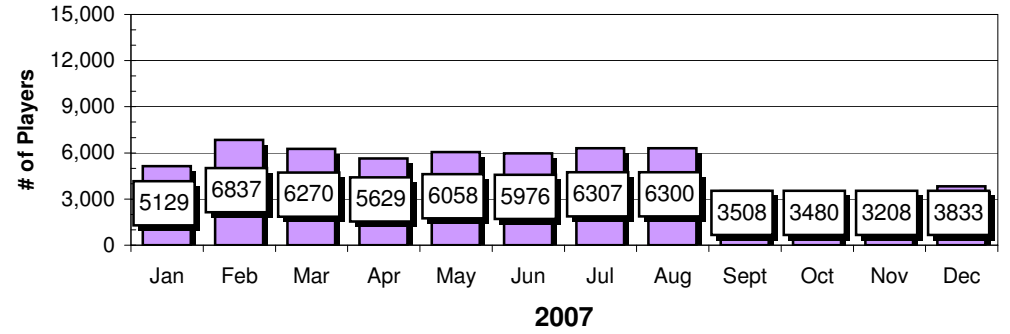

Holidays	QB1 nights	Showdown Tourney	SIX Errors
----------	------------	------------------	------------

Site Reports

Sports TC - Sunday

Player Reports

Sports TC - Sunday

Sports IQ - Monday

Sports IQ - Monday

Showdown - Tuesday

Showdown - Tuesday

Site Reports

Passport/SIX - Wednesday

Player Reports

Passport/SIX - Wednesday

SIX/Blur - Thursday

SIX/Blur - Thursday

Spotlight - Friday

Spotlight - Friday

Site Reports

Playback - Saturday

Player Reports

Playback - Saturday

Chart data for above Charts

Sun.	Sites	Sun.	Players
Jan	1,372	Jan	5,129
Feb	1,643	Feb	6,837
Mar	1,620	Mar	6,270
Apr	1,520	Apr	5,629
May	1,562	May	6,058
Jun	1,527	Jun	5,976
Jul	1,595	Jul	6,307
Aug	1,575	Aug	6,300
Sept	1,111	Sept	3,508
Oct	1,075	Oct	3,480
Nov	1,031	Nov	3,208
Dec	1,126	Dec	3,833
High	1,643	High	6,837
Low	1,075	Low	3,480
Thur.	Sites	Thur.	Players
Jan	1,969	Jan	8,135
Feb	1,719	Feb	7,233
Mar	1,913	Mar	7,809
Apr	2,012	Apr	8,892
May	1,951	May	8,305
Jun	1,989	Jun	9,106
Jul	2,013	Jul	9,232
Aug	1,954	Aug	8,669
Sept	1,770	Sept	7,364
Oct	1,694	Oct	6,278
Nov	1,365	Nov	4,895
Dec	1,570	Dec	5,984
High	2,013	High	9,232
Low	1,694	Low	6,278