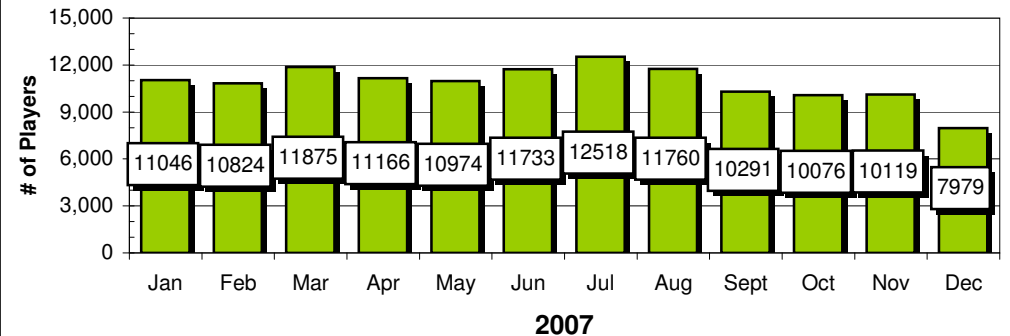

Holidays	QB1 nights	Showdown Tourney	SIX Errors
----------	------------	------------------	------------

Site Reports

Sports TC - Sunday

Player Reports

Sports TC - Sunday

Sports IQ - Monday

Sports IQ - Monday

Showdown - Tuesday

Showdown - Tuesday

Site Reports

Passport/SIX - Wednesday

Player Reports

Passport/SIX - Wednesday

SIX/Blur - Thursday

SIX/Blur - Thursday

Spotlight - Friday

Spotlight - Friday

Site Reports

Playback - Saturday

Player Reports

Playback - Saturday

Chart data for above Charts

Sun.	Sites	Sun.	Players
Jan	1,372	Jan	5,129
Feb	1,643	Feb	6,837
Mar	1,620	Mar	6,270
Apr	1,520	Apr	5,629
May	1,562	May	6,058
Jun	1,527	Jun	5,976
Jul	1,595	Jul	6,307
Aug	1,575	Aug	6,300
Sept	1,111	Sept	3,508
Oct	1,075	Oct	3,480
Nov	1,031	Nov	3,208
Dec	1,126	Dec	3,833
High	1,643	High	6,837
Low	1,075	Low	3,480
Thur.	Sites	Thur.	Players
Jan	1,969	Jan	8,135
Feb	1,719	Feb	7,233
Mar	1,913	Mar	7,809
Apr	2,012	Apr	8,892
May	1,951	May	8,305
Jun	1,989	Jun	9,106
Jul	2,013	Jul	9,232
Aug	1,954	Aug	8,669
Sept	1,770	Sept	7,364
Oct	1,694	Oct	6,278
Nov	1,365	Nov	4,895
Dec	1,570	Dec	5,984
High	2,013	High	9,232
Low	1,694	Low	6,278