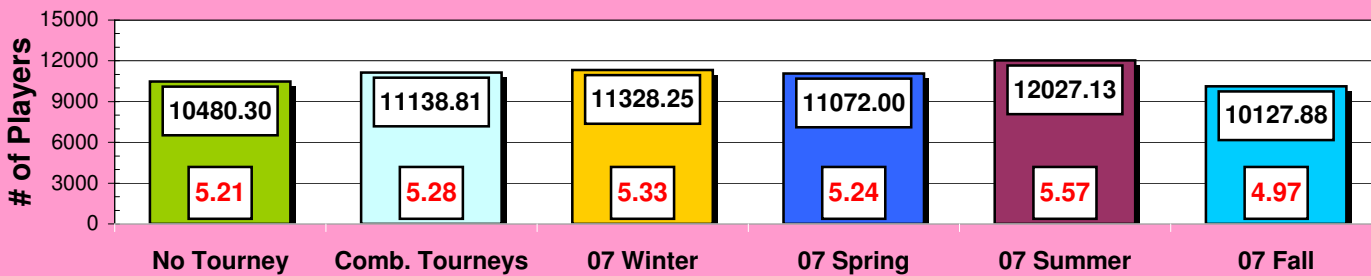

Showdown Player Report

Numbers in Red reflect the Avg number of players reporting per site.