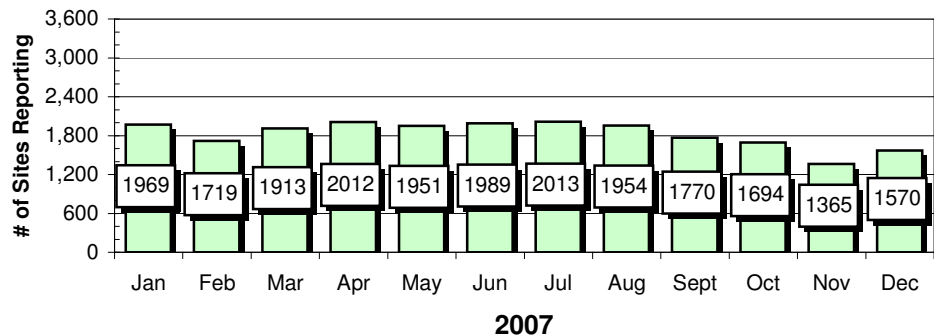

Showdown - Tuesday

Showdown - Tuesday

Site Reports

Passport/SIX - Wednesday

Player Reports

Passport/SIX - Wednesday

SIX/Blur - Thursday

SIX/Blur - Thursday

Spotlight - Friday

Spotlight - Friday

Site Reports

Playback - Saturday

Player Reports

Playback - Saturday

Chart data for above Charts

Sun.	Sites	Sun.	Players
Jan	1,372	Jan	5,129
Feb	1,643	Feb	6,837
Mar	1,620	Mar	6,270
Apr	1,520	Apr	5,629
May	1,562	May	6,058
Jun	1,527	Jun	5,976
Jul	1,595	Jul	6,307
Aug	1,575	Aug	6,300
Sept	1,111	Sept	3,508
Oct	1,075	Oct	3,480
Nov	1,031	Nov	3,208
Dec	1,126	Dec	3,833
High	1,643	High	6,837
Low	1,075	Low	3,480
Thur.	Sites	Thur.	Players
Jan	1,969	Jan	8,135
Feb	1,719	Feb	7,233
Mar	1,913	Mar	7,809
Apr	2,012	Apr	8,892
May	1,951	May	8,305
Jun	1,989	Jun	9,106
Jul	2,013	Jul	9,232
Aug	1,954	Aug	8,669
Sept	1,770	Sept	7,364
Oct	1,694	Oct	6,278
Nov	1,365	Nov	4,895
Dec	1,570	Dec	5,984
High	2,013	High	9,232
Low	1,694	Low	6,278

Mon.	Sites	Mon.	Players
Jan	1,453	Jan	4,895
Feb	1,452	Feb	4,384
Mar	1,488	Mar	4,701
Apr	1,501	Apr	4,875
May	1,425	May	4,535
Jun	1,526	Jun	5,025
Jul	1,570	Jul	5,448
Aug	1,500	Aug	5,060
Sept	1,099	Sept	3,391
Oct	1,646	Oct	5,392
Nov	1,678	Nov	5,532
Dec	1,430	Dec	4,677
High	1,678	High	5,532
Low	1,099	Low	3,391
Fri.	Sites	Fri.	Players
Jan	2,229	Jan	11,334
Feb	2,204	Feb	10,772
Mar	2,124	Mar	9,932
Apr	2,119	Apr	10,066
May	2,117	May	9,944
Jun	2,083	Jun	10,105
Jul	2,186	Jul	12,582
Aug	2,191	Aug	11,232
Sept	2,132	Sept	10,488
Oct	2,082	Oct	10,001
Nov	2,142	Nov	10,451
Dec	2,110	Dec	10,166
High	2,229	High	12,582
Low	2,082	Low	9,932