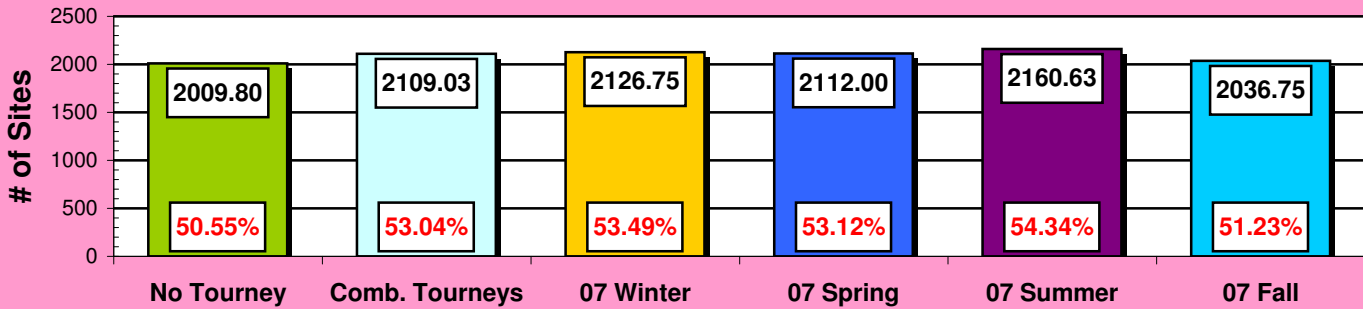

2007 Winter Tourney		
01/23/07	2176	11,613
01/30/07	2188	11,645
02/06/07	2058	10,688
02/13/07	1913	9,479
02/20/07	2162	11,591
02/27/07	2155	11,538
03/06/07	2157	11,886
03/13/07	2205	12,186
8	2126.75	11,328.25

2007 Spring Tourney		
04/10/07	2182	11458
04/17/07	2105	11158
04/24/07	2121	11092
05/01/07	2126	11181
05/08/07	2108	10830
05/15/07	2103	11054
05/22/07	2084	11067
05/29/07	2067	10736
8	2112.00	11,072.00

2007 Summer Tourney		
07/10/07	2172	12,370
07/17/07	2168	12,276
07/24/07	2195	12,290
07/31/07	2166	12,242
08/07/07	2189	12,227
08/14/07	2153	12,082
08/21/07	2167	11,809
08/28/07	2075	10,921
8	2160.63	12,027.13

2007 Fall Tourney		
10/02/07	2,028	10,073
10/09/07	2,024	10,124
10/16/07	2,050	10,414
10/23/07	2,039	10,205
10/30/07	2,013	9,564
11/06/07	2,014	9,859
11/13/07	2,005	9,711
11/20/07	2,121	11,073
8	2036.75	10,127.88

Chart Data for Sites

No Tourney	2009.80	50.5%
Comb. Tourneys	2109.03	53.0%
07 Winter	2126.75	53.5%
07 Spring	2112.00	53.1%
07 Summer	2160.63	54.3%
07 Fall	2036.75	51.2%
% Diff	4.94%	more sites

Chart Data for Players

No Tourney	10480.30	5.21
Comb. Tourneys	11138.81	5.28
07 Winter	11328.25	5.33
07 Spring	11072.00	5.24
07 Summer	12027.13	5.57
07 Fall	10127.88	4.97
% Diff	6.28%	more players

(Data in tan cells compares numbers with Comb. Tourneys over No Tourney stats)

QT Games

Holidays

Showdown Site Reporting

Numbers in Red reflect % of sites (3976 Avg) reporting to the total number of sites.