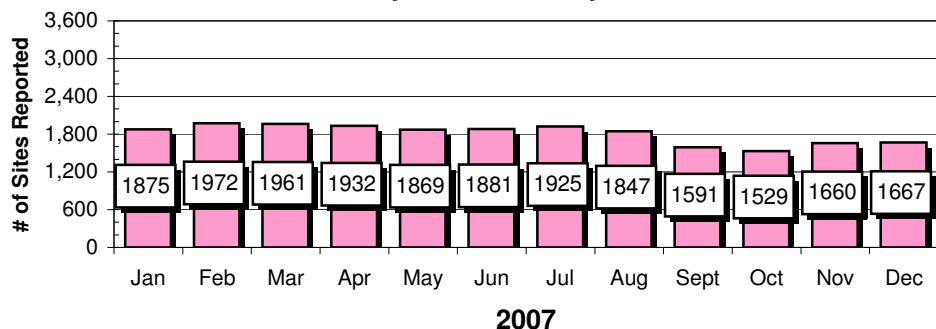

Spotlight - Friday

Spotlight - Friday

Site Reports

Playback - Saturday

Player Reports

Playback - Saturday

Chart data for above Charts

Sun.	Sites	Sun.	Players
Jan	1,372	Jan	5,129
Feb	1,643	Feb	6,837
Mar	1,620	Mar	6,270
Apr	1,520	Apr	5,629
May	1,562	May	6,058
Jun	1,527	Jun	5,976
Jul	1,595	Jul	6,307
Aug	1,575	Aug	6,300
Sept	1,111	Sept	3,508
Oct	1,075	Oct	3,480
Nov	1,031	Nov	3,208
Dec	1,126	Dec	3,833
High	1,643	High	6,837
Low	1,075	Low	3,480
Thur.	Sites	Thur.	Players
Jan	1,969	Jan	8,135
Feb	1,719	Feb	7,233
Mar	1,913	Mar	7,809
Apr	2,012	Apr	8,892
May	1,951	May	8,305
Jun	1,989	Jun	9,106
Jul	2,013	Jul	9,232
Aug	1,954	Aug	8,669
Sept	1,770	Sept	7,364
Oct	1,694	Oct	6,278
Nov	1,365	Nov	4,895
Dec	1,570	Dec	5,984
High	2,013	High	9,232
Low	1,694	Low	6,278

Mon.	Sites	Mon.	Players
Jan	1,453	Jan	4,895
Feb	1,452	Feb	4,384
Mar	1,488	Mar	4,701
Apr	1,501	Apr	4,875
May	1,425	May	4,535
Jun	1,526	Jun	5,025
Jul	1,570	Jul	5,448
Aug	1,500	Aug	5,060
Sept	1,099	Sept	3,391
Oct	1,646	Oct	5,392
Nov	1,678	Nov	5,532
Dec	1,430	Dec	4,677
High	1,678	High	5,532
Low	1,099	Low	3,391
Fri.	Sites	Fri.	Players
Jan	2,229	Jan	11,334
Feb	2,204	Feb	10,772
Mar	2,124	Mar	9,932
Apr	2,119	Apr	10,066
May	2,117	May	9,944
Jun	2,083	Jun	10,105
Jul	2,186	Jul	12,582
Aug	2,191	Aug	11,232
Sept	2,132	Sept	10,488
Oct	2,082	Oct	10,001
Nov	2,142	Nov	10,451
Dec	2,110	Dec	10,166
High	2,229	High	12,582
Low	2,082	Low	9,932