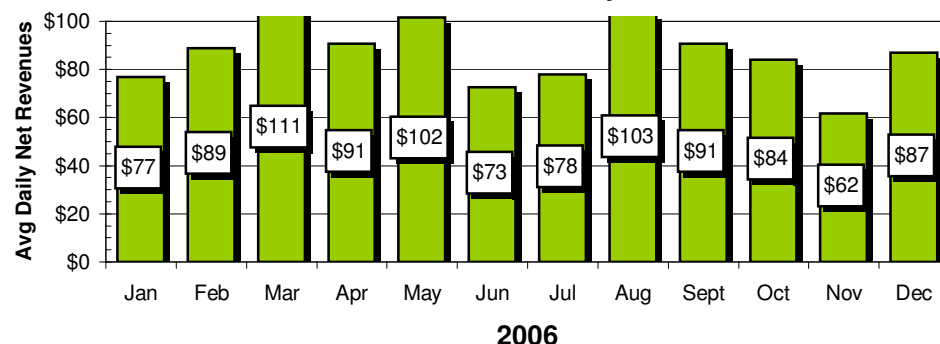

Showdown - Tuesday