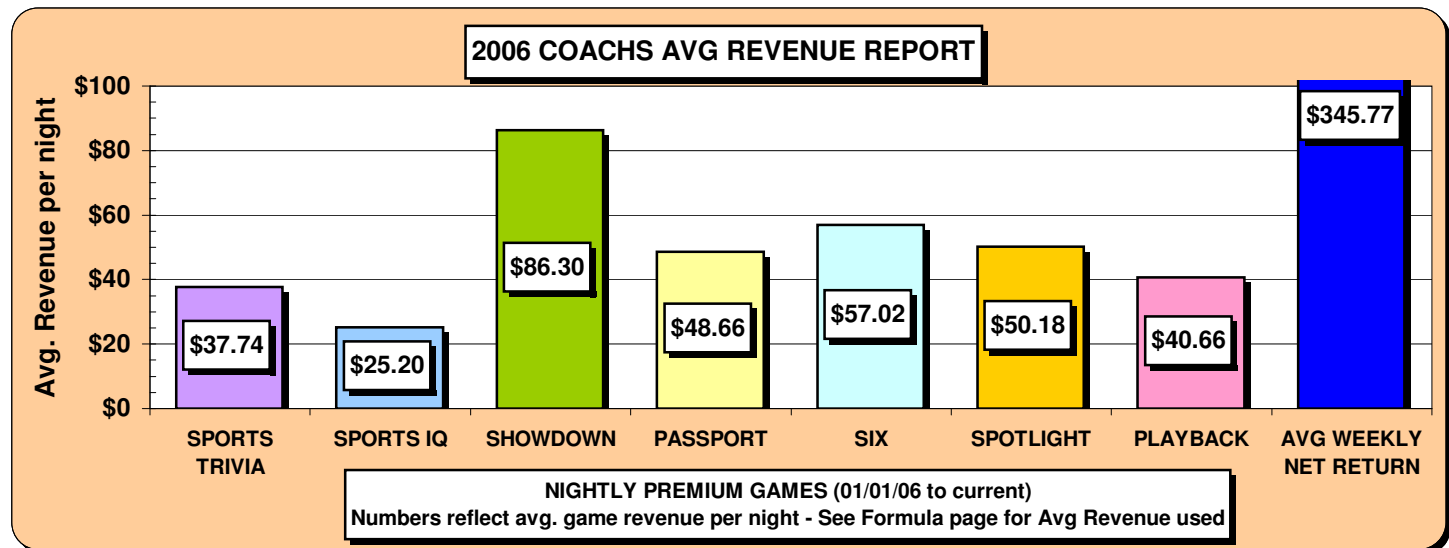

Players # WON

BADBOB	49
BYT ME	37
CARTMN	30
ROEMER	29
SEVEN	25
COLTS	16
FLYGUY	13
BEER	8
SPANKY	8
TANK	9
LOBO	7
LWE	7
BIG B	6
BTEN	5
AL	4
PANDA	4
TED	4
BETH	3
KAL	3
LEGEND	3
MELKOR	3
OWEN	3
BGDPR	2
BRUINS	2
JON	2
MOON	2
RULO	2
WOLFIE	2
BCKEY	1
BOB	1
BROOKE	1
CHAMP	1
CLIP	1
CTGIRL	1
DUHHUH	1
EVANS	1
IGGLES	1
JAZMIN	1
LADY	1
LUMPY	1
MAGNET	1
MTNBKR	1
RUNNER	1
UH OH	1
ZOOMIE	1

SIX - 9:00 PM Thursday

Spotlight - 9:00 PM Friday

Playback - 9:00 PM Saturday

Wk #	Date	Players	Winners
1	01/05/06	10	SEVEN
2	01/12/06	8	CARTMN
3	01/19/06	11	MELKOR
4	01/26/06	9	BYT ME
5	02/02/06	8	ROEMER
6	02/09/06	9	ROEMER
7	02/16/06	6	BIG B
8	02/23/06	5	BADBOB
9	03/02/06	12	CARTMN
10	03/09/06	9	LUMPY
11	03/16/06	7	PANDA
12	03/23/06	13	BIG B
13	03/30/06	6	BEER
14	04/06/06	6	BADBOB
15	04/13/06	9	CARTMN
16	04/20/06	8	ROEMER
17	04/27/06	10	COLTS
18	05/04/06	7	BADBOB
19	05/11/06	10	ROEMER
20	05/18/06	12	ROEMER
21	05/25/06	10	ROEMER
22	06/01/06	11	ROEMER
23	06/08/06	10	BADBOB
24	06/15/06	10	COLTS
25	06/22/06	5	BYT ME
26	06/29/06	12	BADBOB
27	07/06/06	7	FLYGUY
28	07/13/06	9	COLTS
29	07/20/06	5	BYT ME
30	07/27/06	7	CARTMN
31	08/03/06	8	ROEMER
32	08/10/06	7	BYT ME
33	08/17/06	7	ROEMER
34	08/24/06	5	ROEMER
35	08/31/06	7	FLYGUY
36	09/07/06	7	SEVEN
37	09/14/06	9	ROEMER
38	09/21/06	6	FLYGUY
39	09/28/06	7	ROEMER
40	10/05/06	8	BADBOB
41	10/12/06	5	BADBOB
42	10/19/06	9	SEVEN
43	10/26/06	6	BYT ME
44	11/02/06	5	BYT ME
45	11/09/06	5	SEVEN
46	11/16/06	13	ROEMER
47	11/23/06	3	BADBOB
48	11/30/06	7	BADBOB
49	12/07/06	6	ROEMER
50	12/14/06	9	MAGNET
51	12/21/06	3	FLYGUY
52	12/28/06	6	BADBOB
53			

Date	Players	Winners
01/06/06	5	CARTMN
01/13/06	5	BTEN
01/20/06	10	IGGLES
01/27/06	7	SEVEN
02/03/06	10	JAZMIN
02/10/06	11	TED
02/17/06	12	DUHHUH
02/24/06	7	EVANS
03/03/06	9	COLTS
03/10/06	3	CARTMN
03/17/06	5	PANDA
03/24/06	6	BROOKE
03/31/06	5	BYT ME
04/07/06	6	SEVEN
04/14/06	9	RUNNER
04/21/06	9	CARTMN
04/28/06	7	ROEMER
05/05/06	5	BADBOB
05/12/06	9	COLTS
05/19/06	3	CARTMN
05/26/06	10	BADBOB
06/02/06	8	BADBOB
06/09/06	4	SEVEN
06/16/06	9	CLIP
06/23/06	5	CARTMN
06/30/06	3	CARTMN
07/07/06	5	COLTS
07/14/06	10	CARTMN
07/21/06	9	TANK
07/28/06	0	NSR
08/04/06	6	COLTS
08/11/06	5	WOLFIE
08/18/06	8	BADBOB
08/25/06	4	CARTMN
09/01/06	9	WOLFEY
09/08/06	7	SEVEN
09/15/06	16	SEVEN
09/22/06	9	LOBO
09/29/06	7	SEVEN
10/06/06	7	CARTMN
10/13/06	7	NEPATS
10/20/06	5	CARTMN
10/27/06	5	CARTMN
11/03/06	6	BADBOB
11/10/06	1	CARTMN
11/17/06	9	ROEMER
11/24/06	6	CARTMN
12/01/06	9	ROEMER
12/08/06	8	WOOF
12/15/06	6	SEVEN
12/22/06	2	BTEN
12/29/06	5	CARTMN

Date	Players	Winners
01/07/06	4	TANK
01/14/06	12	QB 1
01/21/06	5	DINGER
01/28/06	6	SEVEN
02/04/06	0	NSR
02/11/06	6	KNACK
02/18/06	10	SPANKY
02/25/06	4	BYT ME
03/04/06	0	NSR
03/11/06	9	SEVEN
03/18/06	6	LUCY
03/25/06	3	BADBOB
04/01/06	5	BYT ME
04/08/06	6	TOOTS
04/15/06	8	OWEN
04/22/06	13	ROEMER
04/29/06	8	MOON
05/06/06	3	TANK
05/13/06	7	COLTS
05/20/06	7	SPANKY
05/27/06	2	CNMNGL
06/03/06	7	LOBO
06/10/06	9	LOBO
06/17/06	5	TANK
06/24/06	5	ROEMER
07/01/06	4	SPANKY
07/08/06	7	CARTMN
07/15/06	10	COLTS
07/22/06	2	BADBOB
07/29/06	9	CARTMN
08/05/06	2	LOBO
08/12/06	6	KAI
08/19/06	13	LWE
08/26/06	2	BYT ME
09/02/06	5	FLYGUY
09/09/06	3	PIRATE
09/16/06	3	CARTMN
09/23/06	5	GROMIT
09/30/06	4	BADBOB
10/07/06	2	BYT ME
10/14/06	0	NSR
10/21/06	0	NSR
10/28/06	0	NSR
11/04/06	1	BUDS
11/11/06	6	BADBOB
11/18/06	2	SEVEN
11/25/06	0	NSR
12/02/06	5	SPANKY
12/09/06	4	BADBOB
12/16/06	2	TANK
12/23/06	3	JOE
12/30/06	8	BOOSH

52	52	0
Avg:	7.9	$57.02
Low #	3	
High #	13	
SIX		

52	51	0
Avg:	6.9	$50.18
Low #	0	
High #	16	
Spotlight		

52	46	0
Avg:	5.6	$40.66
Low #	0	
High #	13	
Playback		

Holidays

Trivia Tour Night

QB1 nights

Player Font colors ab58e reflect their Players Plus Level

2006 Coachs Daily Premium Game Results W/Annual Averages