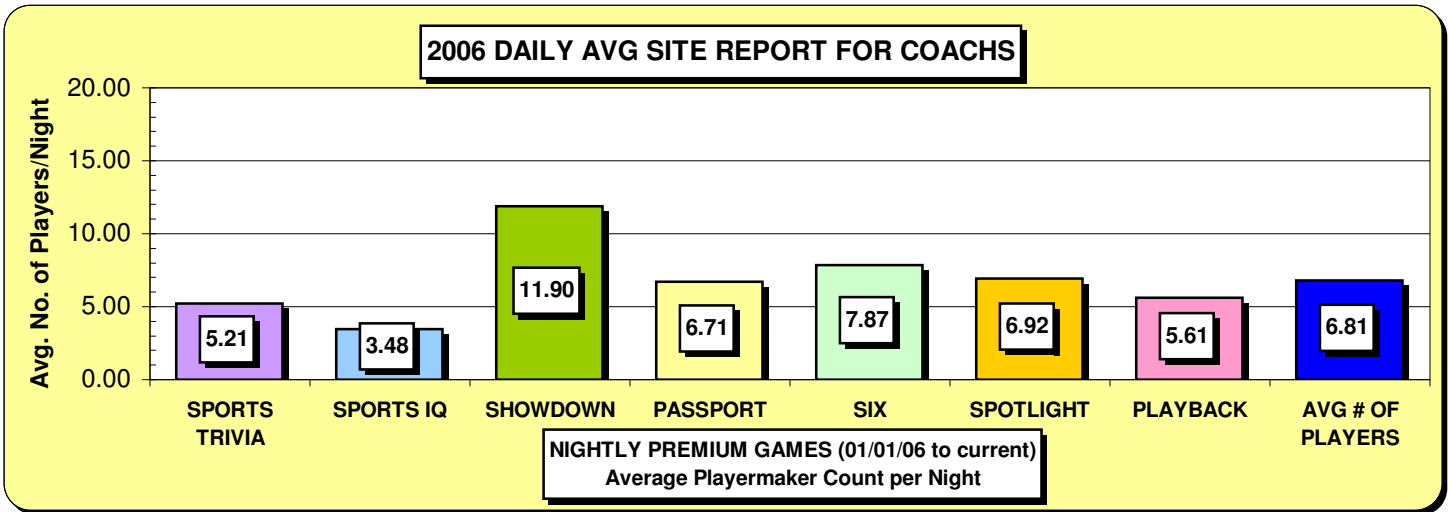

Players # WON

BADBOB	49
BYT ME	37
CARTMN	30
ROEMER	29
SEVEN	25
COLTS	16
FLYGUY	13
BEER	8
SPANKY	8
TANK	9
LOBO	7
LWE	7
BIG B	6
BTEN	5
AL	4
PANDA	4
TED	4
BETH	3
KAL	3
LEGEND	3
MELKOR	3
OWEN	3
BGDPR	2
BRUINS	2
JON	2
MOON	2
RULO	2
WOLFIE	2
BCKEY	1
BOB	1
BROOKE	1
CHAMP	1
CLIP	1
CTGIRL	1
DUHHUH	1
EVANS	1
IGGLES	1
JAZMIN	1
LADY	1
LUMPY	1
MAGNET	1
MTNBKR	1
RUNNER	1
UH OH	1
ZOOMIE	1

SIX - 9:00 PM Thursday

Spotlight - 9:00 PM Friday

Playback - 9:00 PM Saturday

Wk #	Date	Players	Winners
1	01/05/06	10	SEVEN
2	01/12/06	8	CARTMN
3	01/19/06	11	MELKOR
4	01/26/06	9	BYT ME
5	02/02/06	8	ROEMER
6	02/09/06	9	ROEMER
7	02/16/06	6	BIG B
8	02/23/06	5	BADBOB
9	03/02/06	12	CARTMN
10	03/09/06	9	LUMPY
11	03/16/06	7	PANDA
12	03/23/06	13	BIG B
13	03/30/06	6	BEER
14	04/06/06	6	BADBOB
15	04/13/06	9	CARTMN
16	04/20/06	8	ROEMER
17	04/27/06	10	COLTS
18	05/04/06	7	BADBOB
19	05/11/06	10	ROEMER
20	05/18/06	12	ROEMER
21	05/25/06	10	ROEMER
22	06/01/06	11	ROEMER
23	06/08/06	10	BADBOB
24	06/15/06	10	COLTS
25	06/22/06	5	BYT ME
26	06/29/06	12	BADBOB
27	07/06/06	7	FLYGUY
28	07/13/06	9	COLTS
29	07/20/06	5	BYT ME
30	07/27/06	7	CARTMN
31	08/03/06	8	ROEMER
32	08/10/06	7	BYT ME
33	08/17/06	7	ROEMER
34	08/24/06	5	ROEMER
35	08/31/06	7	FLYGUY
36	09/07/06	7	SEVEN
37	09/14/06	9	ROEMER
38	09/21/06	6	FLYGUY
39	09/28/06	7	ROEMER
40	10/05/06	8	BADBOB
41	10/12/06	5	BADBOB
42	10/19/06	9	SEVEN
43	10/26/06	6	BYT ME
44	11/02/06	5	BYT ME
45	11/09/06	5	SEVEN
46	11/16/06	13	ROEMER
47	11/23/06	3	BADBOB
48	11/30/06	7	BADBOB
49	12/07/06	6	ROEMER
50	12/14/06	9	MAGNET
51	12/21/06	3	FLYGUY
52	12/28/06	6	BADBOB
53			

Date	Players	Winners
01/06/06	5	CARTMN
01/13/06	5	BTEN
01/20/06	10	IGGLES
01/27/06	7	SEVEN
02/03/06	10	JAZMIN
02/10/06	11	TED
02/17/06	12	DUHHUH
02/24/06	7	EVANS
03/03/06	9	COLTS
03/10/06	3	CARTMN
03/17/06	5	PANDA
03/24/06	6	BROOKE
03/31/06	5	BYT ME
04/07/06	6	SEVEN
04/14/06	9	RUNNER
04/21/06	9	CARTMN
04/28/06	7	ROEMER
05/05/06	5	BADBOB
05/12/06	9	COLTS
05/19/06	3	CARTMN
05/26/06	10	BADBOB
06/02/06	8	BADBOB
06/09/06	4	SEVEN
06/16/06	9	CLIP
06/23/06	5	CARTMN
06/30/06	3	CARTMN
07/07/06	5	COLTS
07/14/06	10	CARTMN
07/21/06	9	TANK
07/28/06	0	NSR
08/04/06	6	COLTS
08/11/06	5	WOLFIE
08/18/06	8	BADBOB
08/25/06	4	CARTMN
09/01/06	9	WOLFEY
09/08/06	7	SEVEN
09/15/06	16	SEVEN
09/22/06	9	LOBO
09/29/06	7	SEVEN
10/06/06	7	CARTMN
10/13/06	7	NEPATS
10/20/06	5	CARTMN
10/27/06	5	CARTMN
11/03/06	6	BADBOB
11/10/06	1	CARTMN
11/17/06	9	ROEMER
11/24/06	6	CARTMN
12/01/06	9	ROEMER
12/08/06	8	WOOF
12/15/06	6	SEVEN
12/22/06	2	BTEN
12/29/06	5	CARTMN

Date	Players	Winners
01/07/06	4	TANK
01/14/06	12	QB 1
01/21/06	5	DINGER
01/28/06	6	SEVEN
02/04/06	0	NSR
02/11/06	6	KNACK
02/18/06	10	SPANKY
02/25/06	4	BYT ME
03/04/06	0	NSR
03/11/06	9	SEVEN
03/18/06	6	LUCY
03/25/06	3	BADBOB
04/01/06	5	BYT ME
04/08/06	6	TOOTS
04/15/06	8	OWEN
04/22/06	13	ROEMER
04/29/06	8	MOON
05/06/06	3	TANK
05/13/06	7	COLTS
05/20/06	7	SPANKY
05/27/06	2	CNMNGL
06/03/06	7	LOBO
06/10/06	9	LOBO
06/17/06	5	TANK
06/24/06	5	ROEMER
07/01/06	4	SPANKY
07/08/06	7	CARTMN
07/15/06	10	COLTS
07/22/06	2	BADBOB
07/29/06	9	CARTMN
08/05/06	2	LOBO
08/12/06	6	KAI
08/19/06	13	LWE
08/26/06	2	BYT ME
09/02/06	5	FLYGUY
09/09/06	3	PIRATE
09/16/06	3	CARTMN
09/23/06	5	GROMIT
09/30/06	4	BADBOB
10/07/06	2	BYT ME
10/14/06	0	NSR
10/21/06	0	NSR
10/28/06	0	NSR
11/04/06	1	BUDS
11/11/06	6	BADBOB
11/18/06	2	SEVEN
11/25/06	0	NSR
12/02/06	5	SPANKY
12/09/06	4	BADBOB
12/16/06	2	TANK
12/23/06	3	JOE
12/30/06	8	BOOSH

52	52	0
Avg:	7.9	$57.02
Low #	3	
High #	13	
SIX		

52	51	0
Avg:	6.9	$50.18
Low #	0	
High #	16	
Spotlight		

52	46	0
Avg:	5.6	$40.66
Low #	0	
High #	13	
Playback		

Holidays

Trivia Tour Night

QB1 nights

Player Font colors ab58e reflect their Players Plus Level

2006 Coachs Daily Premium Game Results W/Annual Averages