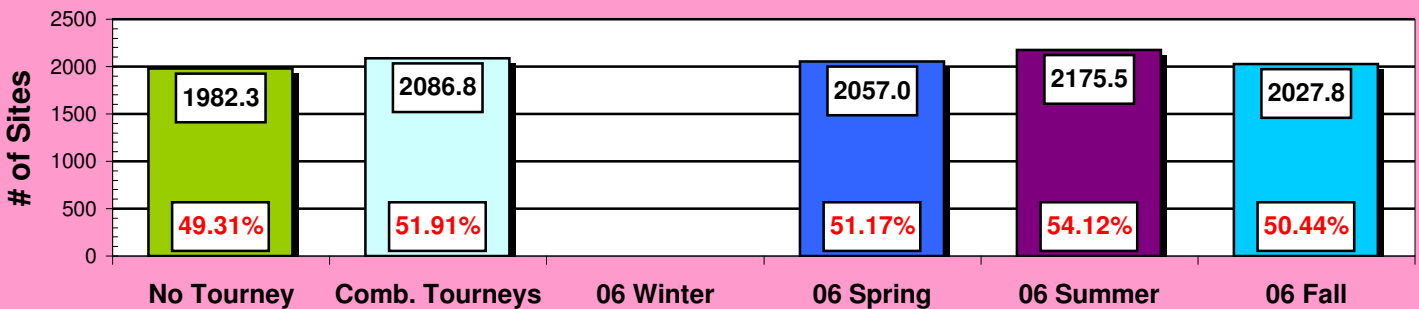

2006 Fall Tourney		
10/10/06	2,051	10,275
10/17/06	2,006	9,865
10/24/06	2,010	9,873
10/31/06	2,001	8,999
11/07/06	1,958	9,578
11/14/06	2,078	9,926
11/21/06	2,098	10,984
11/28/06	2,020	9,723
8	2,027.75	9,902.88

Chart Data for Sites

No Tourney	1982	49.3%
Comb. Tourneys	2087	51.9%
06 Winter		
06 Spring	2057	51.2%
06 Summer	2176	54.1%
06 Fall	2028	50.4%
% Diff	5.27%	5.27%

Chart Data for Players

No Tourney	10346	5.22
Comb. Tourneys	11062	5.30
06 Winter		
06 Spring	11365	5.53
06 Summer	11917	5.48
06 Fall	9903	4.88
% Diff	6.92%	1.57%

(Data in yellow cells compares numbers with Comb. Tourneys over No Tourney stats)

Showdown Site Reporting

Numbers in Red reflect % of sites (4020 Avg) reporting to the total number of sites.

Showdown Player Report