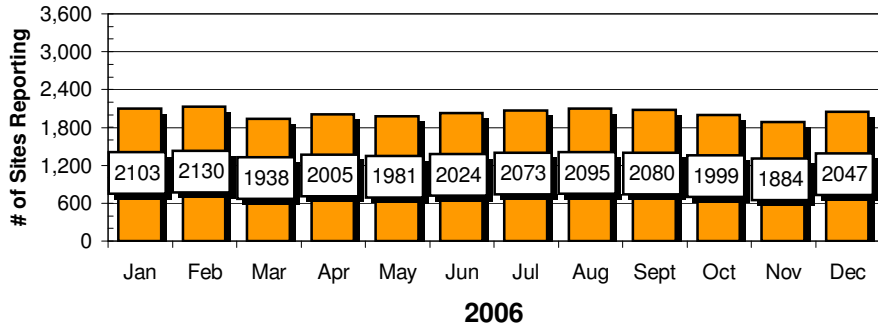

Spotlight - Friday