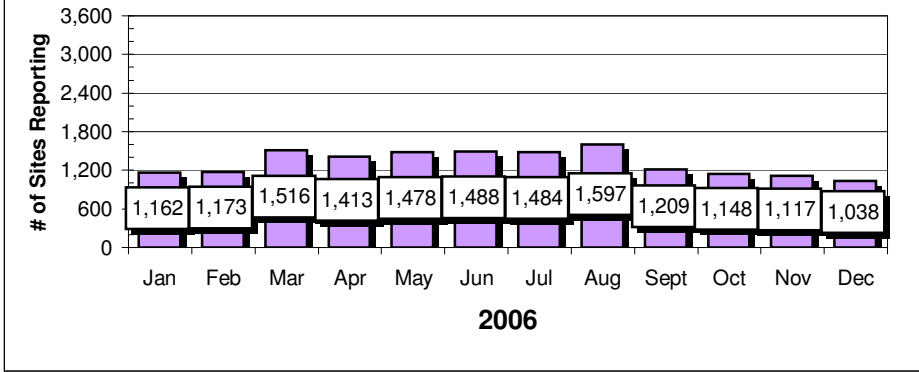

Site Reports

Player Reports

Sports TC - Sunday