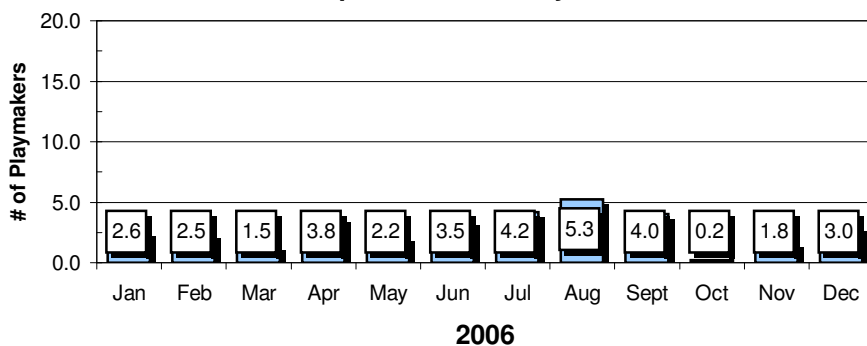

Holidays	QB1 nights	Showdown Tourney	Trivia Tour Night
----------	------------	------------------	-------------------

Game Reports

Sports TC - Sunday

Average Revenues

Sports TC - Sunday

Sports IQ - Monday

Sports IQ - Monday

Showdown - Tuesday

Showdown - Tuesday

Game Reports

Average Revenues

Game Reports

Average Revenues

Chart data for above Charts

STC	Avg #	STC	Avg Rev
Jan	3.2	Jan	\$23.20
Feb	5.0	Feb	\$36.25
Mar	4.0	Mar	\$29.00
Apr	5.8	Apr	\$42.05
May	3.0	May	\$21.75
Jun	6.3	Jun	\$45.31
Jul	6.6	Jul	\$47.85
Aug	6.5	Aug	\$47.13
Sept	4.3	Sept	\$30.81
Oct	1.4	Oct	\$10.15
Nov		Nov	
Dec	1.8	Dec	\$13.05
High	6.6	High	\$47.85
Low		Low	
SIX	Avg #	SIX	Avg Rev
Jan	9.5	Jan	\$68.88
Feb	7.0	Feb	\$50.75
Mar	9.4	Mar	\$68.15
Apr	8.3	Apr	\$59.81
May	9.8	May	\$70.69
Jun	9.6	Jun	\$69.60
Jul	7.0	Jul	\$50.75
Aug	6.6	Aug	\$47.85
Sept	7.3	Sept	\$52.56
Oct	7.0	Oct	\$50.75
Nov	6.6	Nov	\$47.85
Dec	6.0	Dec	\$43.50
High	9.8	High	\$70.69
Low	6.0	Low	\$43.50