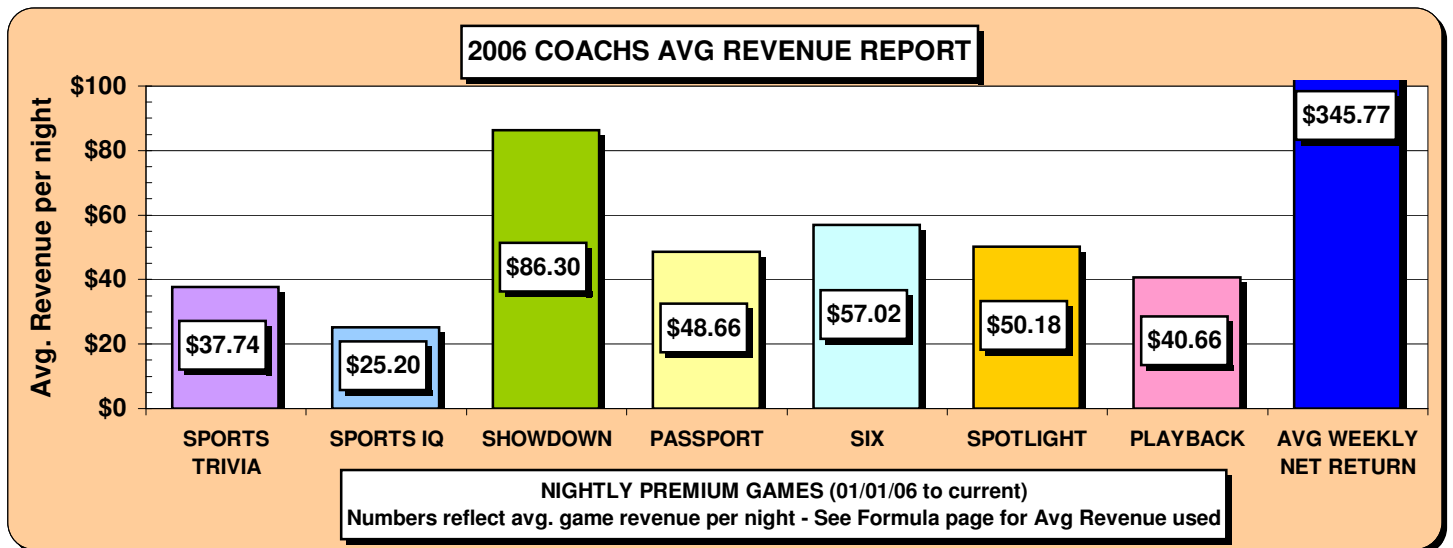

Players # WON

BADBOB	49
BYT ME	37
CARTMN	30
ROEMER	29
SEVEN	25
COLTS	16
FLYGUY	13
BEER	8
SPANKY	8
TANK	9
LOBO	7
LWE	7
BIG B	6
BTEN	5
AL	4
PANDA	4
TED	4
BETH	3
KAL	3
LEGEND	3
MELKOR	3
OWEN	3
BGDPR	2
BRUINS	2
JON	2
MOON	2
RULO	2
WOLFIE	2
BCKEY	1
BOB	1
BROOKE	1
CHAMP	1
CLIP	1
CTGIRL	1
DUHHUH	1
EVANS	1
IGGLES	1
JAZMIN	1
LADY	1
LUMPY	1
MAGNET	1
MTNBKR	1
RUNNER	1
UH OH	1
ZOOMIE	1

SIX - 9:00 PM Thursday

Spotlight - 9:00 PM Friday

Playback - 9:00 PM Saturday

Wk #	Date	Players	Winners
1	01/05/06	10	SEVEN
2	01/12/06	8	CARTMN
3	01/19/06	11	MELKOR
4	01/26/06	9	BYT ME
5	02/02/06	8	ROEMER
6	02/09/06	9	ROEMER
7	02/16/06	6	BIG B
8	02/23/06	5	BADBOB
9	03/02/06	12	CARTMN
10	03/09/06	9	LUMPY
11	03/16/06	7	PANDA
12	03/23/06	13	BIG B
13	03/30/06	6	BEER
14	04/06/06	6	BADBOB
15	04/13/06	9	CARTMN
16	04/20/06	8	ROEMER
17	04/27/06	10	COLTS
18	05/04/06	7	BADBOB
19	05/11/06	10	ROEMER
20	05/18/06	12	ROEMER
21	05/25/06	10	ROEMER
22	06/01/06	11	ROEMER
23	06/08/06	10	BADBOB
24	06/15/06	10	COLTS
25	06/22/06	5	BYT ME
26	06/29/06	12	BADBOB
27	07/06/06	7	FLYGUY
28	07/13/06	9	COLTS
29	07/20/06	5	BYT ME
30	07/27/06	7	CARTMN
31	08/03/06	8	ROEMER
32	08/10/06	7	BYT ME
33	08/17/06	7	ROEMER
34	08/24/06	5	ROEMER
35	08/31/06	7	FLYGUY
36	09/07/06	7	SEVEN
37	09/14/06	9	ROEMER
38	09/21/06	6	FLYGUY
39	09/28/06	7	ROEMER
40	10/05/06	8	BADBOB
41	10/12/06	5	BADBOB
42	10/19/06	9	SEVEN
43	10/26/06	6	BYT ME
44	11/02/06	5	BYT ME
45	11/09/06	5	SEVEN
46	11/16/06	13	ROEMER
47	11/23/06	3	BADBOB
48	11/30/06	7	BADBOB
49	12/07/06	6	ROEMER
50	12/14/06	9	MAGNET
51	12/21/06	3	FLYGUY
52	12/28/06	6	BADBOB
53			

Date	Players	Winners
01/06/06	5	CARTMN
01/13/06	5	BTEN
01/20/06	10	IGGLES
01/27/06	7	SEVEN
02/03/06	10	JAZMIN
02/10/06	11	TED
02/17/06	12	DUHHUH
02/24/06	7	EVANS
03/03/06	9	COLTS
03/10/06	3	CARTMN
03/17/06	5	PANDA
03/24/06	6	BROOKE
03/31/06	5	BYT ME
04/07/06	6	SEVEN
04/14/06	9	RUNNER
04/21/06	9	CARTMN
04/28/06	7	ROEMER
05/05/06	5	BADBOB
05/12/06	9	COLTS
05/19/06	3	CARTMN
05/26/06	10	BADBOB
06/02/06	8	BADBOB
06/09/06	4	SEVEN
06/16/06	9	CLIP
06/23/06	5	CARTMN
06/30/06	3	CARTMN
07/07/06	5	COLTS
07/14/06	10	CARTMN
07/21/06	9	TANK
07/28/06	0	NSR
08/04/06	6	COLTS
08/11/06	5	WOLFIE
08/18/06	8	BADBOB
08/25/06	4	CARTMN
09/01/06	9	WOLFEY
09/08/06	7	SEVEN
09/15/06	16	SEVEN
09/22/06	9	LOBO
09/29/06	7	SEVEN
10/06/06	7	CARTMN
10/13/06	7	NEPATS
10/20/06	5	CARTMN
10/27/06	5	CARTMN
11/03/06	6	BADBOB
11/10/06	1	CARTMN
11/17/06	9	ROEMER
11/24/06	6	CARTMN
12/01/06	9	ROEMER
12/08/06	8	WOOF
12/15/06	6	SEVEN
12/22/06	2	BTEN
12/29/06	5	CARTMN

Date	Players	Winners
01/07/06	4	TANK
01/14/06	12	QB 1
01/21/06	5	DINGER
01/28/06	6	SEVEN
02/04/06	0	NSR
02/11/06	6	KNACK
02/18/06	10	SPANKY
02/25/06	4	BYT ME
03/04/06	0	NSR
03/11/06	9	SEVEN
03/18/06	6	LUCY
03/25/06	3	BADBOB
04/01/06	5	BYT ME
04/08/06	6	TOOTS
04/15/06	8	OWEN
04/22/06	13	ROEMER
04/29/06	8	MOON
05/06/06	3	TANK
05/13/06	7	COLTS
05/20/06	7	SPANKY
05/27/06	2	CNMNGL
06/03/06	7	LOBO
06/10/06	9	LOBO
06/17/06	5	TANK
06/24/06	5	ROEMER
07/01/06	4	SPANKY
07/08/06	7	CARTMN
07/15/06	10	COLTS
07/22/06	2	BADBOB
07/29/06	9	CARTMN
08/05/06	2	LOBO
08/12/06	6	KAI
08/19/06	13	LWE
08/26/06	2	BYT ME
09/02/06	5	FLYGUY
09/09/06	3	PIRATE
09/16/06	3	CARTMN
09/23/06	5	GROMIT
09/30/06	4	BADBOB
10/07/06	2	BYT ME
10/14/06	0	NSR
10/21/06	0	NSR
10/28/06	0	NSR
11/04/06	1	BUDS
11/11/06	6	BADBOB
11/18/06	2	SEVEN
11/25/06	0	NSR
12/02/06	5	SPANKY
12/09/06	4	BADBOB
12/16/06	2	TANK
12/23/06	3	JOE
12/30/06	8	BOOSH

52	52	0
Avg:	7.9	$57.02
Low #	3	
High #	13	
SIX		

52	51	0
Avg:	6.9	$50.18
Low #	0	
High #	16	
Spotlight		

52	46	0
Avg:	5.6	$40.66
Low #	0	
High #	13	
Playback		

Holidays

Trivia Tour Night

QB1 nights

Player Font colors ab58e reflect their Players Plus Level

2006 Coachs Daily Premium Game Results W/Annual Averages