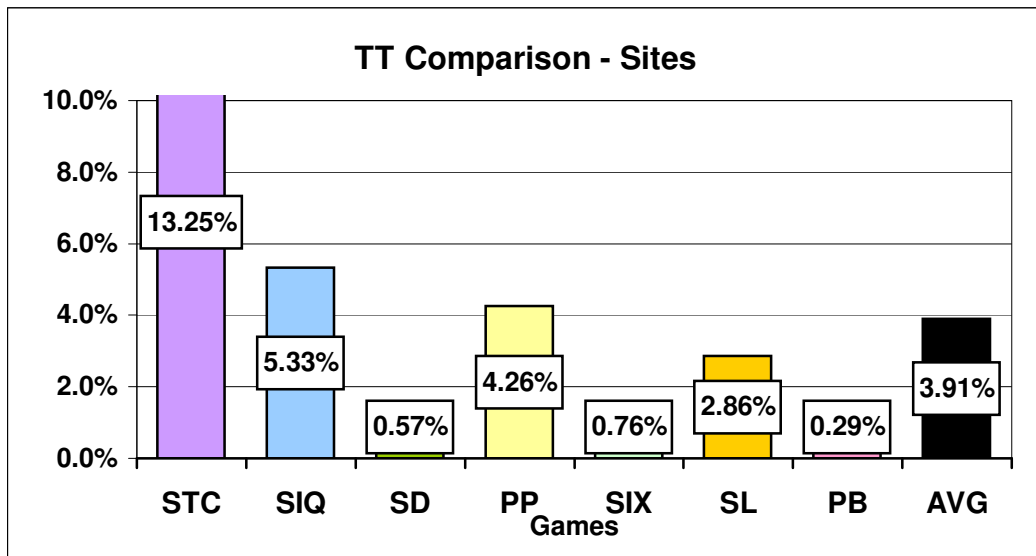

Sports IQ / QB1 9:00 PM Monday		
Date	Sites	Players
04/24/06	1490	4935
05/15/06	1430	5048
06/19/06	1522	5792
07/10/06	1551	5021
08/14/06	1607	5564
TT Avg	1520.00	5272.00
Ann Avg	1443.02	4832.23
Difference	76.98	439.77

Showdown - 8:30 PM Tuesday		
Date	Sites	Players
03/07/06	2105	11547
05/02/06	2062	11528
06/27/06	2079	12527
08/22/06	2208	12219
10/17/06	2006	9865
11/28/06	2020	9723
TT Avg	2080.00	11234.83
Ann Avg	2068.12	10874.79
Difference	11.88	360.04

Passport - 9:00 PM Wednesday		
Date	Sites	Players
03/15/06	1826	7490
05/10/06	1725	6878
07/05/06	1766	6489
08/30/06	1859	6733
10/25/06	1705	5932
TT Avg	1776.20	6704.40
Ann Avg	1703.63	6192.87
Difference	72.57	511.53

SIX - 9:00 PM Thursday		
Date	Sites	Players
03/23/06	1825	8046
05/18/06	1975	8807
07/13/06	1828	8225
10/05/06	1860	7494
11/02/06	1827	6990
TT Avg	1863.00	7912.40
Ann Avg	1848.90	7721.37
Difference	14.10	191.03

Spotlight - 9:00 PM Friday		
Date	Sites	Players
03/31/06	2113	10209
05/26/06	2006	9374
07/21/06	2095	9539
09/15/06	2089	9590
11/10/06	2134	9955
TT Avg	2087.40	9733.40
Ann Avg	2029.31	9244.90
Difference	58.09	488.50

Playback - 9:00 PM Saturday		
Date	Sites	Players
04/08/06	1995	9901
06/03/06	1845	8580
07/29/06	1908	8827
09/23/06	1702	7406
11/18/06	1526	6190
TT Avg	1795.20	8180.80
Ann Avg	1790.02	7769.38
Difference	5.18	411.42