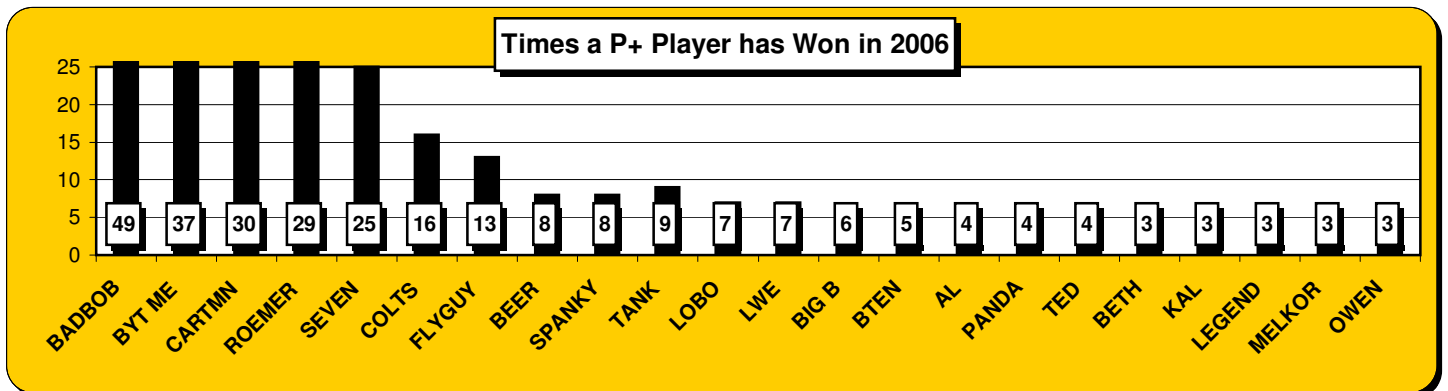

Players # WON

BADBOB	49
BYT ME	37
CARTMN	30
ROEMER	29
SEVEN	25
COLTS	16
FLYGUY	13
BEER	8
SPANKY	8
TANK	9
LOBO	7
LWE	7
BIG B	6
BTEN	5
AL	4
PANDA	4
TED	4
BETH	3
KAL	3
LEGEND	3
MELKOR	3
OWEN	3
BGDPR	2
BRUINS	2
JON	2
MOON	2
RULO	2
WOLFIE	2
BCKEY	1
BOB	1
BROOKE	1
CHAMP	1
CLIP	1
CTGIRL	1
DUHHUH	1
EVANS	1
IGGLES	1
JAZMIN	1
LADY	1
LUMPY	1
MAGNET	1
MTNBKR	1
RUNNER	1
UH OH	1
ZOOMIE	1

SIX - 9:00 PM Thursday

Spotlight - 9:00 PM Friday

Playback - 9:00 PM Saturday

Wk #	Date	Players	Winners
1	01/05/06	10	SEVEN
2	01/12/06	8	CARTMN
3	01/19/06	11	MELKOR
4	01/26/06	9	BYT ME
5	02/02/06	8	ROEMER
6	02/09/06	9	ROEMER
7	02/16/06	6	BIG B
8	02/23/06	5	BADBOB
9	03/02/06	12	CARTMN
10	03/09/06	9	LUMPY
11	03/16/06	7	PANDA
12	03/23/06	13	BIG B
13	03/30/06	6	BEER
14	04/06/06	6	BADBOB
15	04/13/06	9	CARTMN
16	04/20/06	8	ROEMER
17	04/27/06	10	COLTS
18	05/04/06	7	BADBOB
19	05/11/06	10	ROEMER
20	05/18/06	12	ROEMER
21	05/25/06	10	ROEMER
22	06/01/06	11	ROEMER
23	06/08/06	10	BADBOB
24	06/15/06	10	COLTS
25	06/22/06	5	BYT ME
26	06/29/06	12	BADBOB
27	07/06/06	7	FLYGUY
28	07/13/06	9	COLTS
29	07/20/06	5	BYT ME
30	07/27/06	7	CARTMN
31	08/03/06	8	ROEMER
32	08/10/06	7	BYT ME
33	08/17/06	7	ROEMER
34	08/24/06	5	ROEMER
35	08/31/06	7	FLYGUY
36	09/07/06	7	SEVEN
37	09/14/06	9	ROEMER
38	09/21/06	6	FLYGUY
39	09/28/06	7	ROEMER
40	10/05/06	8	BADBOB
41	10/12/06	5	BADBOB
42	10/19/06	9	SEVEN
43	10/26/06	6	BYT ME
44	11/02/06	5	BYT ME
45	11/09/06	5	SEVEN
46	11/16/06	13	ROEMER
47	11/23/06	3	BADBOB
48	11/30/06	7	BADBOB
49	12/07/06	6	ROEMER
50	12/14/06	9	MAGNET
51	12/21/06	3	FLYGUY
52	12/28/06	6	BADBOB
53			

Date	Players	Winners
01/06/06	5	CARTMN
01/13/06	5	BTEN
01/20/06	10	IGGLES
01/27/06	7	SEVEN
02/03/06	10	JAZMIN
02/10/06	11	TED
02/17/06	12	DUHHUH
02/24/06	7	EVANS
03/03/06	9	COLTS
03/10/06	3	CARTMN
03/17/06	5	PANDA
03/24/06	6	BROOKE
03/31/06	5	BYT ME
04/07/06	6	SEVEN
04/14/06	9	RUNNER
04/21/06	9	CARTMN
04/28/06	7	ROEMER
05/05/06	5	BADBOB
05/12/06	9	COLTS
05/19/06	3	CARTMN
05/26/06	10	BADBOB
06/02/06	8	BADBOB
06/09/06	4	SEVEN
06/16/06	9	CLIP
06/23/06	5	CARTMN
06/30/06	3	CARTMN
07/07/06	5	COLTS
07/14/06	10	CARTMN
07/21/06	9	TANK
07/28/06	0	NSR
08/04/06	6	COLTS
08/11/06	5	WOLFIE
08/18/06	8	BADBOB
08/25/06	4	CARTMN
09/01/06	9	WOLFEY
09/08/06	7	SEVEN
09/15/06	16	SEVEN
09/22/06	9	LOBO
09/29/06	7	SEVEN
10/06/06	7	CARTMN
10/13/06	7	NEPATS
10/20/06	5	CARTMN
10/27/06	5	CARTMN
11/03/06	6	BADBOB
11/10/06	1	CARTMN
11/17/06	9	ROEMER
11/24/06	6	CARTMN
12/01/06	9	ROEMER
12/08/06	8	WOOF
12/15/06	6	SEVEN
12/22/06	2	BTEN
12/29/06	5	CARTMN

Date	Players	Winners
01/07/06	4	TANK
01/14/06	12	QB 1
01/21/06	5	DINGER
01/28/06	6	SEVEN
02/04/06	0	NSR
02/11/06	6	KNACK
02/18/06	10	SPANKY
02/25/06	4	BYT ME
03/04/06	0	NSR
03/11/06	9	SEVEN
03/18/06	6	LUCY
03/25/06	3	BADBOB
04/01/06	5	BYT ME
04/08/06	6	TOOTS
04/15/06	8	OWEN
04/22/06	13	ROEMER
04/29/06	8	MOON
05/06/06	3	TANK
05/13/06	7	COLTS
05/20/06	7	SPANKY
05/27/06	2	CNMNGL
06/03/06	7	LOBO
06/10/06	9	LOBO
06/17/06	5	TANK
06/24/06	5	ROEMER
07/01/06	4	SPANKY
07/08/06	7	CARTMN
07/15/06	10	COLTS
07/22/06	2	BADBOB
07/29/06	9	CARTMN
08/05/06	2	LOBO
08/12/06	6	KAI
08/19/06	13	LWE
08/26/06	2	BYT ME
09/02/06	5	FLYGUY
09/09/06	3	PIRATE
09/16/06	3	CARTMN
09/23/06	5	GROMIT
09/30/06	4	BADBOB
10/07/06	2	BYT ME
10/14/06	0	NSR
10/21/06	0	NSR
10/28/06	0	NSR
11/04/06	1	BUDS
11/11/06	6	BADBOB
11/18/06	2	SEVEN
11/25/06	0	NSR
12/02/06	5	SPANKY
12/09/06	4	BADBOB
12/16/06	2	TANK
12/23/06	3	JOE
12/30/06	8	BOOSH

52	52	0
Avg:	7.9	$57.02
Low #	3	
High #	13	
SIX		

52	51	0
Avg:	6.9	$50.18
Low #	0	
High #	16	
Spotlight		

52	46	0
Avg:	5.6	$40.66
Low #	0	
High #	13	
Playback		

Holidays

Trivia Tour Night

QB1 nights

Player Font colors ab58e reflect their Players Plus Level

2006 Coachs Daily Premium Game Results W/Annual Averages