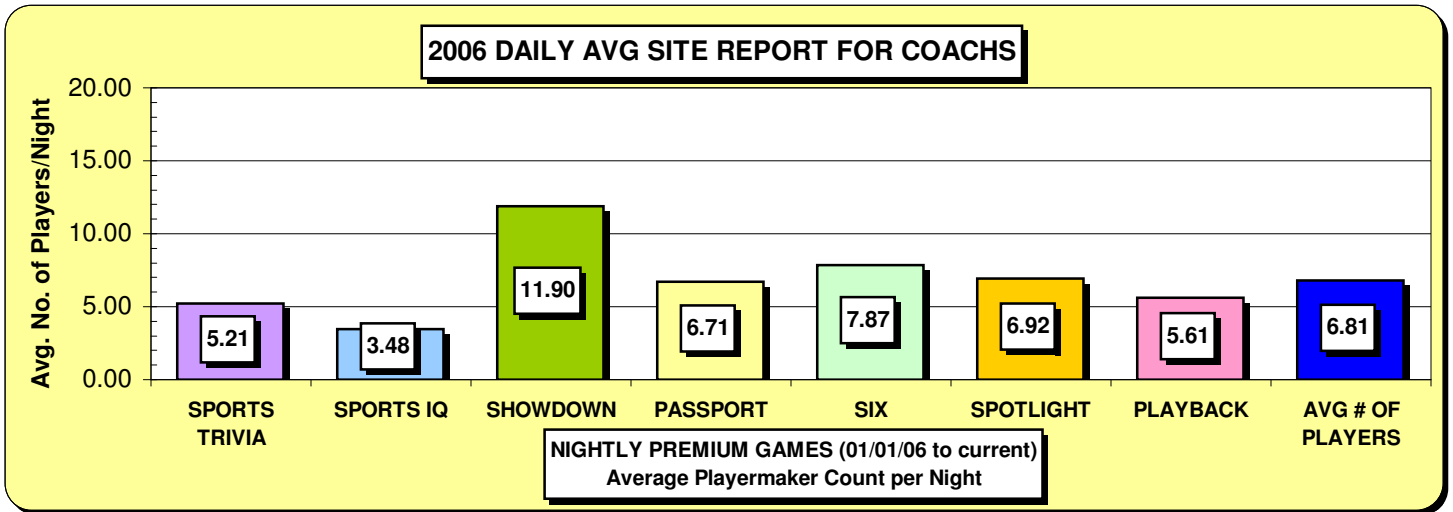

Players # WON

BADBOB	49
BYT ME	37
CARTMN	30
ROEMER	29
SEVEN	25
COLTS	16
FLYGUY	13
BEER	8
SPANKY	8
TANK	9
LOBO	7
LWE	7
BIG B	6
BTEN	5
AL	4
PANDA	4
TED	4
BETH	3
KAL	3
LEGEND	3
MELKOR	3
OWEN	3
BGDPR	2
BRUINS	2
JON	2
MOON	2
RULO	2
WOLFIE	2
BCKEY	1
BOB	1
BROOKE	1
CHAMP	1
CLIP	1
CTGIRL	1
DUHHUH	1
EVANS	1
IGGLES	1
JAZMIN	1
LADY	1
LUMPY	1
MAGNET	1
MTNBKR	1
RUNNER	1
UH OH	1
ZOOMIE	1

SIX - 9:00 PM Thursday

Spotlight - 9:00 PM Friday

Playback - 9:00 PM Saturday

Wk #	Date	Players	Winners
1	01/05/06	10	SEVEN
2	01/12/06	8	CARTMN
3	01/19/06	11	MELKOR
4	01/26/06	9	BYT ME
5	02/02/06	8	ROEMER
6	02/09/06	9	ROEMER
7	02/16/06	6	BIG B
8	02/23/06	5	BADBOB
9	03/02/06	12	CARTMN
10	03/09/06	9	LUMPY
11	03/16/06	7	PANDA
12	03/23/06	13	BIG B
13	03/30/06	6	BEER
14	04/06/06	6	BADBOB
15	04/13/06	9	CARTMN
16	04/20/06	8	ROEMER
17	04/27/06	10	COLTS
18	05/04/06	7	BADBOB
19	05/11/06	10	ROEMER
20	05/18/06	12	ROEMER
21	05/25/06	10	ROEMER
22	06/01/06	11	ROEMER
23	06/08/06	10	BADBOB
24	06/15/06	10	COLTS
25	06/22/06	5	BYT ME
26	06/29/06	12	BADBOB
27	07/06/06	7	FLYGUY
28	07/13/06	9	COLTS
29	07/20/06	5	BYT ME
30	07/27/06	7	CARTMN
31	08/03/06	8	ROEMER
32	08/10/06	7	BYT ME
33	08/17/06	7	ROEMER
34	08/24/06	5	ROEMER
35	08/31/06	7	FLYGUY
36	09/07/06	7	SEVEN
37	09/14/06	9	ROEMER
38	09/21/06	6	FLYGUY
39	09/28/06	7	ROEMER
40	10/05/06	8	BADBOB
41	10/12/06	5	BADBOB
42	10/19/06	9	SEVEN
43	10/26/06	6	BYT ME
44	11/02/06	5	BYT ME
45	11/09/06	5	SEVEN
46	11/16/06	13	ROEMER
47	11/23/06	3	BADBOB
48	11/30/06	7	BADBOB
49	12/07/06	6	ROEMER
50	12/14/06	9	MAGNET
51	12/21/06	3	FLYGUY
52	12/28/06	6	BADBOB
53			

Date	Players	Winners
01/06/06	5	CARTMN
01/13/06	5	BTEN
01/20/06	10	IGGLES
01/27/06	7	SEVEN
02/03/06	10	JAZMIN
02/10/06	11	TED
02/17/06	12	DUHHUH
02/24/06	7	EVANS
03/03/06	9	COLTS
03/10/06	3	CARTMN
03/17/06	5	PANDA
03/24/06	6	BROOKE
03/31/06	5	BYT ME
04/07/06	6	SEVEN
04/14/06	9	RUNNER
04/21/06	9	CARTMN
04/28/06	7	ROEMER
05/05/06	5	BADBOB
05/12/06	9	COLTS
05/19/06	3	CARTMN
05/26/06	10	BADBOB
06/02/06	8	BADBOB
06/09/06	4	SEVEN
06/16/06	9	CLIP
06/23/06	5	CARTMN
06/30/06	3	CARTMN
07/07/06	5	COLTS
07/14/06	10	CARTMN
07/21/06	9	TANK
07/28/06	0	NSR
08/04/06	6	COLTS
08/11/06	5	WOLFIE
08/18/06	8	BADBOB
08/25/06	4	CARTMN
09/01/06	9	WOLFEY
09/08/06	7	SEVEN
09/15/06	16	SEVEN
09/22/06	9	LOBO
09/29/06	7	SEVEN
10/06/06	7	CARTMN
10/13/06	7	NEPATS
10/20/06	5	CARTMN
10/27/06	5	CARTMN
11/03/06	6	BADBOB
11/10/06	1	CARTMN
11/17/06	9	ROEMER
11/24/06	6	CARTMN
12/01/06	9	ROEMER
12/08/06	8	WOOF
12/15/06	6	SEVEN
12/22/06	2	BTEN
12/29/06	5	CARTMN

Date	Players	Winners
01/07/06	4	TANK
01/14/06	12	QB 1
01/21/06	5	DINGER
01/28/06	6	SEVEN
02/04/06	0	NSR
02/11/06	6	KNACK
02/18/06	10	SPANKY
02/25/06	4	BYT ME
03/04/06	0	NSR
03/11/06	9	SEVEN
03/18/06	6	LUCY
03/25/06	3	BADBOB
04/01/06	5	BYT ME
04/08/06	6	TOOTS
04/15/06	8	OWEN
04/22/06	13	ROEMER
04/29/06	8	MOON
05/06/06	3	TANK
05/13/06	7	COLTS
05/20/06	7	SPANKY
05/27/06	2	CNMNGL
06/03/06	7	LOBO
06/10/06	9	LOBO
06/17/06	5	TANK
06/24/06	5	ROEMER
07/01/06	4	SPANKY
07/08/06	7	CARTMN
07/15/06	10	COLTS
07/22/06	2	BADBOB
07/29/06	9	CARTMN
08/05/06	2	LOBO
08/12/06	6	KAI
08/19/06	13	LWE
08/26/06	2	BYT ME
09/02/06	5	FLYGUY
09/09/06	3	PIRATE
09/16/06	3	CARTMN
09/23/06	5	GROMIT
09/30/06	4	BADBOB
10/07/06	2	BYT ME
10/14/06	0	NSR
10/21/06	0	NSR
10/28/06	0	NSR
11/04/06	1	BUDS
11/11/06	6	BADBOB
11/18/06	2	SEVEN
11/25/06	0	NSR
12/02/06	5	SPANKY
12/09/06	4	BADBOB
12/16/06	2	TANK
12/23/06	3	JOE
12/30/06	8	BOOSH

52	52	0
Avg:	7.9	$57.02
Low #	3	
High #	13	
SIX		

52	51	0
Avg:	6.9	$50.18
Low #	0	
High #	16	
Spotlight		

52	46	0
Avg:	5.6	$40.66
Low #	0	
High #	13	
Playback		

Holidays

Trivia Tour Night

QB1 nights

Player Font colors ab58e reflect their Players Plus Level

2006 Coachs Daily Premium Game Results W/Annual Averages