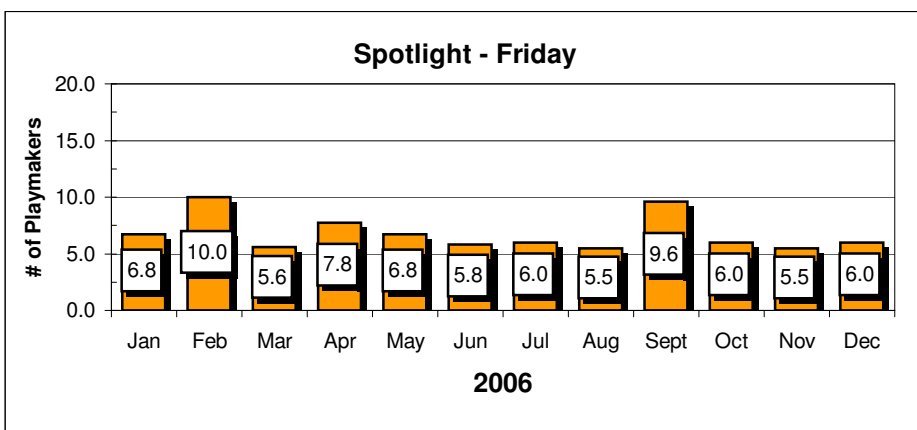

Showdown - Tuesday

Showdown - Tuesday

Game Reports

Average Revenues

Game Reports

Average Revenues

Chart data for above Charts

STC	Avg #	STC	Avg Rev
Jan	3.2	Jan	\$23.20
Feb	5.0	Feb	\$36.25
Mar	4.0	Mar	\$29.00
Apr	5.8	Apr	\$42.05
May	3.0	May	\$21.75
Jun	6.3	Jun	\$45.31
Jul	6.6	Jul	\$47.85
Aug	6.5	Aug	\$47.13
Sept	4.3	Sept	\$30.81
Oct	1.4	Oct	\$10.15
Nov		Nov	
Dec	1.8	Dec	\$13.05
High	6.6	High	\$47.85
Low		Low	
SIX	Avg #	SIX	Avg Rev
Jan	9.5	Jan	\$68.88
Feb	7.0	Feb	\$50.75
Mar	9.4	Mar	\$68.15
Apr	8.3	Apr	\$59.81
May	9.8	May	\$70.69
Jun	9.6	Jun	\$69.60
Jul	7.0	Jul	\$50.75
Aug	6.6	Aug	\$47.85
Sept	7.3	Sept	\$52.56
Oct	7.0	Oct	\$50.75
Nov	6.6	Nov	\$47.85
Dec	6.0	Dec	\$43.50
High	9.8	High	\$70.69
Low	6.0	Low	\$43.50

S IQ	Avg #	S IQ	Avg Rev
Jan	2.6	Jan	\$18.85
Feb	2.5	Feb	\$18.13
Mar	1.5	Mar	\$10.88
Apr	3.8	Apr	\$27.19
May	2.2	May	\$15.95
Jun	3.5	Jun	\$25.38
Jul	4.2	Jul	\$30.45
Aug	5.3	Aug	\$38.06
Sept	4.0	Sept	\$29.00
Oct	0.2	Oct	\$1.45
Nov	1.8	Nov	\$12.69
Dec	3.0	Dec	\$21.75
High	5.3	High	\$38.06
Low	0.2	Low	\$1.45
SL	Avg #	SL	Avg Rev
Jan	6.8	Jan	\$48.94
Feb	10.0	Feb	\$72.50
Mar	5.6	Mar	\$40.60
Apr	7.8	Apr	\$56.19
May	6.8	May	\$48.94
Jun	5.8	Jun	\$42.05
Jul	6.0	Jul	\$43.50
Aug	5.5	Aug	\$39.88
Sept	9.6	Sept	\$69.60
Oct	6.0	Oct	\$43.50
Nov	5.5	Nov	\$39.88
Dec	6.0	Dec	\$43.50
High	10.0	High	\$72.50
Low	5.5	Low	\$39.88