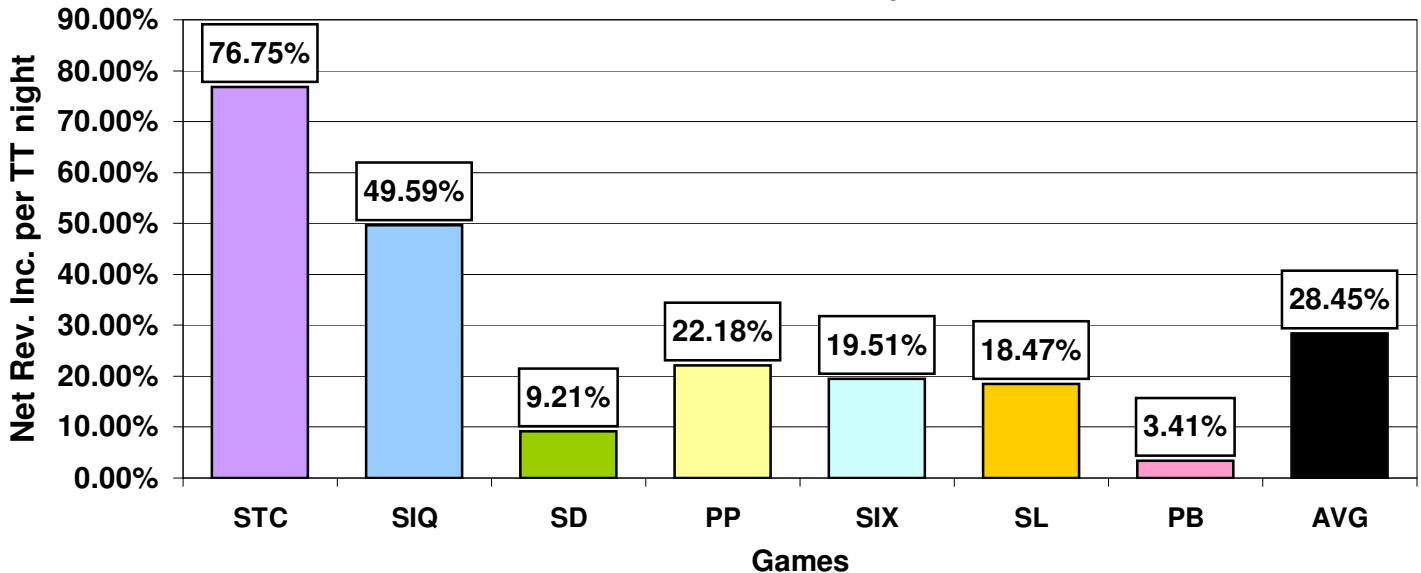

Sports IQ / QB1 9:00 PM Monday		
Date	Players	Winner
04/24/06	8	COLTS
05/15/06	3	ROEMER
06/19/06	6	BYT ME
07/10/06	4	BYT ME
08/14/06	5	BYT ME
TT Avg	5.20	$37.70
Ann Avg	3.48	$25.20
Difference	1.72	$12.50

Showdown - 8:30 PM Tuesday		
Date	Players	Winner
03/07/06	14	TED
05/02/06	20	SEVEN
06/27/06	11	GROMIT
08/22/06	14	BADBOB
10/17/06	11	LWE
11/28/06	8	AL
TT Avg	13.00	$94.25
Ann Avg	11.90	$86.30
Difference	1.10	$7.95

Passport - 9:00 PM Wednesday		
Date	Players	Winner
03/15/06	11	TANK
05/10/06	9	OWEN
07/05/06	8	BADBOB
08/30/06	4	ROEMER
10/25/06	9	LWE
TT Avg	8.20	$59.45
Ann Avg	6.71	$48.66
Difference	1.49	$10.79

SIX - 9:00 PM Thursday		
Date	Players	Winner
03/23/06	13	BIG B
05/18/06	12	ROEMER
07/13/06	9	COLTS
10/05/06	8	BADBOB
11/02/06	5	BYT ME
TT Avg	9.40	$68.15
Ann Avg	7.87	$57.02
Difference	1.53	$11.13

Spotlight - 9:00 PM Friday		
Date	Players	Winner
03/31/06	5	BYT ME
05/26/06	10	BADBOB
07/21/06	9	TANK
09/15/06	16	SEVEN
11/10/06	1	CARTMN
TT Avg	8.20	$59.45
Ann Avg	6.92	$50.18
Difference	1.28	$9.27

Playback - 9:00 PM Saturday		
Date	Players	Winner
04/08/06	6	TOOTS
06/03/06	7	LOBO
07/29/06	9	CARTMN
09/23/06	5	GROMIT
11/18/06	2	SEVEN
TT Avg	5.80	$42.05
Ann Avg	5.61	$40.66
Difference	0.19	$1.39

Data Stats for below Charts

Game	Players	Revenue
STC	76.75%	76.75%
SIQ	49.59%	49.59%
SD	9.21%	9.21%
PP	22.18%	22.18%
SIX	19.51%	19.51%
SL	18.47%	18.47%
PB	3.41%	3.41%
AVG	28.45%	28.45%

Trivia Tour - Trivia Revenue Comparison