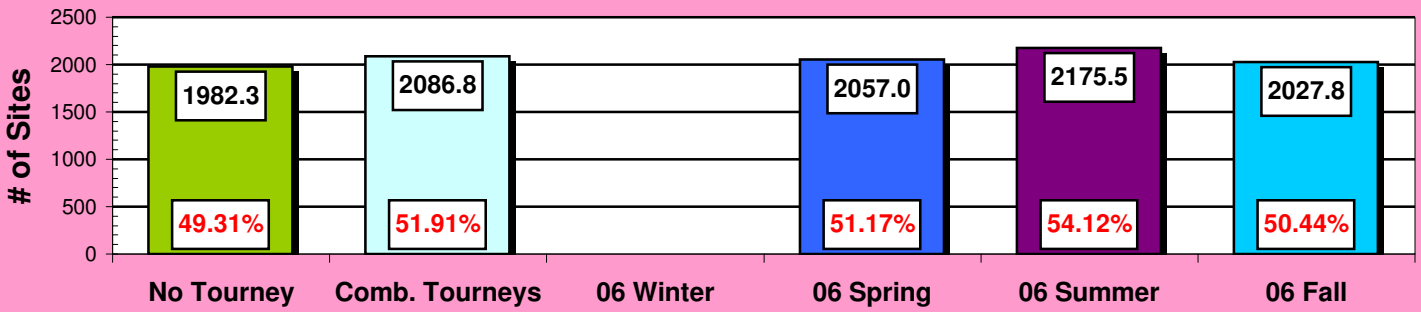

2006 Fall Tourney		
10/10/06	2,051	10,275
10/17/06	2,006	9,865
10/24/06	2,010	9,873
10/31/06	2,001	8,999
11/07/06	1,958	9,578
11/14/06	2,078	9,926
11/21/06	2,098	10,984
11/28/06	2,020	9,723
8	2,027.75	9,902.88

Chart Data for Sites

No Tourney	1982	49.3%
Comb. Tourneys	2087	51.9%
06 Winter		
06 Spring	2057	51.2%
06 Summer	2176	54.1%
06 Fall	2028	50.4%
% Diff	5.27%	5.27%

Chart Data for Players

No Tourney	10346	5.22
Comb. Tourneys	11062	5.30
06 Winter		
06 Spring	11365	5.53
06 Summer	11917	5.48
06 Fall	9903	4.88
% Diff	6.92%	1.57%

(Data in yellow cells compares numbers with Comb. Tourneys over No Tourney stats)

Showdown Site Reporting

Numbers in Red reflect % of sites (4020 Avg) reporting to the total number of sites.

Showdown Player Report