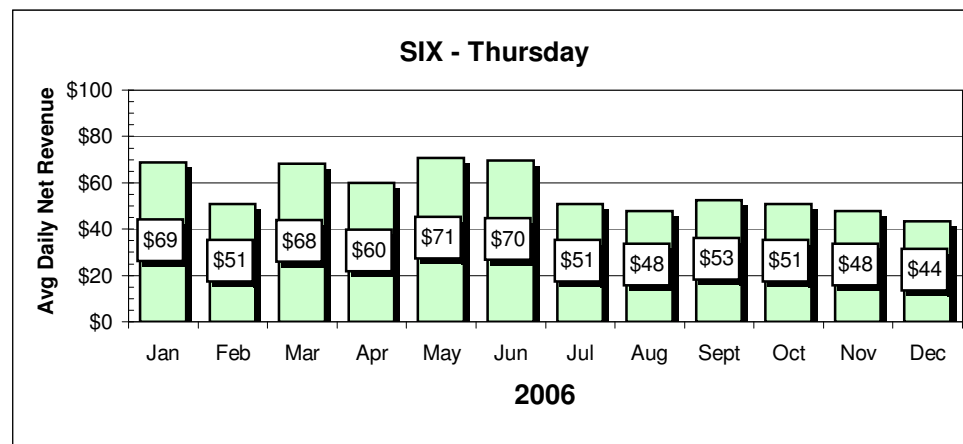

**Sports IQ - Monday**

**Showdown - Tuesday**

**Showdown - Tuesday**

**Game Reports**

**Average Revenues**

Game Reports

Average Revenues

Chart data for above Charts