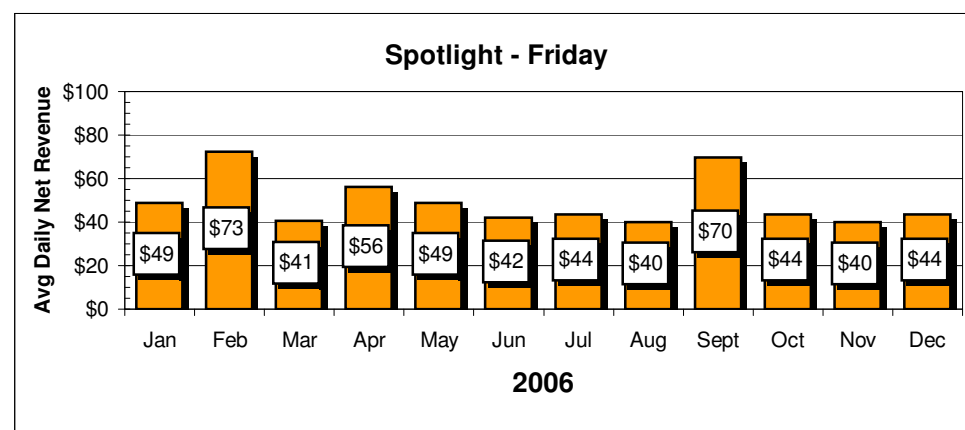

Showdown - Tuesday

Showdown - Tuesday

Game Reports

Average Revenues

Game Reports

Average Revenues

Chart data for above Charts

STC	Avg #	STC	Avg Rev
Jan	3.2	Jan	\$23.20
Feb	5.0	Feb	\$36.25
Mar	4.0	Mar	\$29.00
Apr	5.8	Apr	\$42.05
May	3.0	May	\$21.75
Jun	6.3	Jun	\$45.31
Jul	6.6	Jul	\$47.85
Aug	6.5	Aug	\$47.13
Sept	4.3	Sept	\$30.81
Oct	1.4	Oct	\$10.15
Nov		Nov	
Dec	1.8	Dec	\$13.05
High	6.6	High	\$47.85
Low		Low	
SIX	Avg #	SIX	Avg Rev
Jan	9.5	Jan	\$68.88
Feb	7.0	Feb	\$50.75
Mar	9.4	Mar	\$68.15
Apr	8.3	Apr	\$59.81
May	9.8	May	\$70.69
Jun	9.6	Jun	\$69.60
Jul	7.0	Jul	\$50.75
Aug	6.6	Aug	\$47.85
Sept	7.3	Sept	\$52.56
Oct	7.0	Oct	\$50.75
Nov	6.6	Nov	\$47.85
Dec	6.0	Dec	\$43.50
High	9.8	High	\$70.69
Low	6.0	Low	\$43.50

Highs & Lows data based on completed months of play

SD	Avg #	SD	Avg Rev
Jan	10.6	Jan	\$76.85
Feb	12.3	Feb	\$88.81
Mar	15.3	Mar	\$110.56
Apr	12.5	Apr	\$90.63
May	14.0	May	\$101.50
Jun	10.0	Jun	\$72.50
Jul	10.8	Jul	\$77.94
Aug	14.2	Aug	\$102.95
Sept	12.5	Sept	\$90.63
Oct	11.6	Oct	\$84.10
Nov	8.5	Nov	\$61.63
Dec	12.0	Dec	\$87.00
High	15.3	High	\$110.56
Low	8.5	Low	\$61.63
PB	Avg #	PB	Avg Rev
Jan	6.8	Jan	\$48.94
Feb	5.0	Feb	\$36.25
Mar	4.5	Mar	\$32.58
Apr	8.0	Apr	\$58.00
May	4.8	May	\$34.44
Jun	6.5	Jun	\$47.13
Jul	6.4	Jul	\$46.40
Aug	6.8	Aug	\$48.94
Sept	4.0	Sept	\$29.00
Oct	0.5	Oct	\$3.63
Nov	2.3	Nov	\$16.31
Dec	4.4	Dec	\$31.90
High	8.0	High	\$58.00
Low	0.5	Low	\$3.63