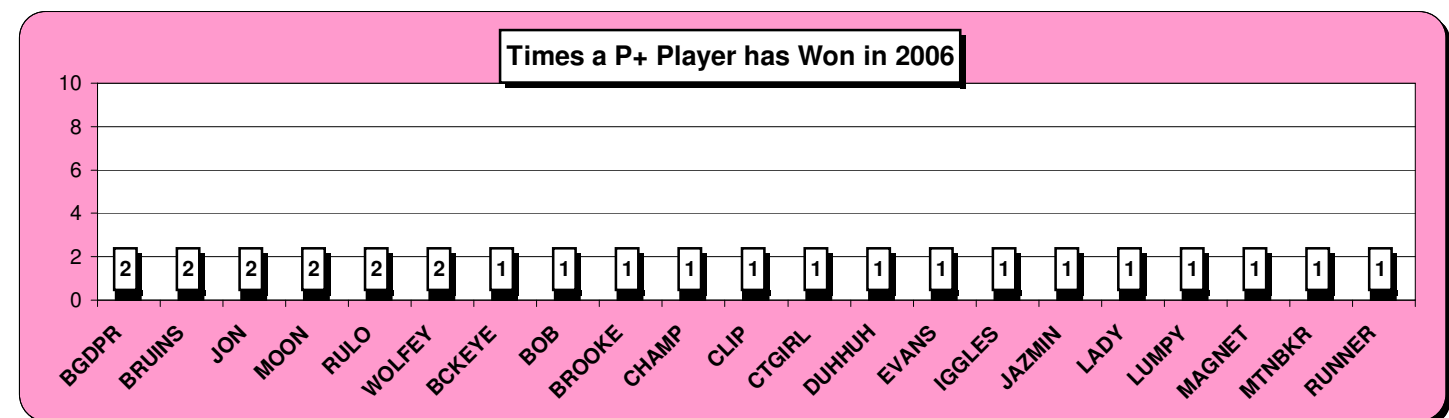

Players # WON

BADBOB	49
BYT ME	37
CARTMN	30
ROEMER	29
SEVEN	25
COLTS	16
FLYGUY	13
BEER	8
SPANKY	8
TANK	9
LOBO	7
LWE	7
BIG B	6
BTEN	5
AL	4
PANDA	4
TED	4
BETH	3
KAL	3
LEGEND	3
MELKOR	3
OWEN	3
BGDPR	2
BRUINS	2
JON	2
MOON	2
RULO	2
WOLFIE	2
BCKEY	1
BOB	1
BROOKE	1
CHAMP	1
CLIP	1
CTGIRL	1
DUHHUH	1
EVANS	1
IGGLES	1
JAZMIN	1
LADY	1
LUMPY	1
MAGNET	1
MTNBKR	1
RUNNER	1
UH OH	1
ZOOMIE	1

SIX - 9:00 PM Thursday

Spotlight - 9:00 PM Friday

Playback - 9:00 PM Saturday

Wk #	Date	Players	Winners
1	01/05/06	10	SEVEN
2	01/12/06	8	CARTMN
3	01/19/06	11	MELKOR
4	01/26/06	9	BYT ME
5	02/02/06	8	ROEMER
6	02/09/06	9	ROEMER
7	02/16/06	6	BIG B
8	02/23/06	5	BADBOB
9	03/02/06	12	CARTMN
10	03/09/06	9	LUMPY
11	03/16/06	7	PANDA
12	03/23/06	13	BIG B
13	03/30/06	6	BEER
14	04/06/06	6	BADBOB
15	04/13/06	9	CARTMN
16	04/20/06	8	ROEMER
17	04/27/06	10	COLTS
18	05/04/06	7	BADBOB
19	05/11/06	10	ROEMER
20	05/18/06	12	ROEMER
21	05/25/06	10	ROEMER
22	06/01/06	11	ROEMER
23	06/08/06	10	BADBOB
24	06/15/06	10	COLTS
25	06/22/06	5	BYT ME
26	06/29/06	12	BADBOB
27	07/06/06	7	FLYGUY
28	07/13/06	9	COLTS
29	07/20/06	5	BYT ME
30	07/27/06	7	CARTMN
31	08/03/06	8	ROEMER
32	08/10/06	7	BYT ME
33	08/17/06	7	ROEMER
34	08/24/06	5	ROEMER
35	08/31/06	7	FLYGUY
36	09/07/06	7	SEVEN
37	09/14/06	9	ROEMER
38	09/21/06	6	FLYGUY
39	09/28/06	7	ROEMER
40	10/05/06	8	BADBOB
41	10/12/06	5	BADBOB
42	10/19/06	9	SEVEN
43	10/26/06	6	BYT ME
44	11/02/06	5	BYT ME
45	11/09/06	5	SEVEN
46	11/16/06	13	ROEMER
47	11/23/06	3	BADBOB
48	11/30/06	7	BADBOB
49	12/07/06	6	ROEMER
50	12/14/06	9	MAGNET
51	12/21/06	3	FLYGUY
52	12/28/06	6	BADBOB
53			

Date	Players	Winners
01/06/06	5	CARTMN
01/13/06	5	BTEN
01/20/06	10	IGGLES
01/27/06	7	SEVEN
02/03/06	10	JAZMIN
02/10/06	11	TED
02/17/06	12	DUHHUH
02/24/06	7	EVANS
03/03/06	9	COLTS
03/10/06	3	CARTMN
03/17/06	5	PANDA
03/24/06	6	BROOKE
03/31/06	5	BYT ME
04/07/06	6	SEVEN
04/14/06	9	RUNNER
04/21/06	9	CARTMN
04/28/06	7	ROEMER
05/05/06	5	BADBOB
05/12/06	9	COLTS
05/19/06	3	CARTMN
05/26/06	10	BADBOB
06/02/06	8	BADBOB
06/09/06	4	SEVEN
06/16/06	9	CLIP
06/23/06	5	CARTMN
06/30/06	3	CARTMN
07/07/06	5	COLTS
07/14/06	10	CARTMN
07/21/06	9	TANK
07/28/06	0	NSR
08/04/06	6	COLTS
08/11/06	5	WOLFIE
08/18/06	8	BADBOB
08/25/06	4	CARTMN
09/01/06	9	WOLFEY
09/08/06	7	SEVEN
09/15/06	16	SEVEN
09/22/06	9	LOBO
09/29/06	7	SEVEN
10/06/06	7	CARTMN
10/13/06	7	NEPATS
10/20/06	5	CARTMN
10/27/06	5	CARTMN
11/03/06	6	BADBOB
11/10/06	1	CARTMN
11/17/06	9	ROEMER
11/24/06	6	CARTMN
12/01/06	9	ROEMER
12/08/06	8	WOOF
12/15/06	6	SEVEN
12/22/06	2	BTEN
12/29/06	5	CARTMN

Date	Players	Winners
01/07/06	4	TANK
01/14/06	12	QB 1
01/21/06	5	DINGER
01/28/06	6	SEVEN
02/04/06	0	NSR
02/11/06	6	KNACK
02/18/06	10	SPANKY
02/25/06	4	BYT ME
03/04/06	0	NSR
03/11/06	9	SEVEN
03/18/06	6	LUCY
03/25/06	3	BADBOB
04/01/06	5	BYT ME
04/08/06	6	TOOTS
04/15/06	8	OWEN
04/22/06	13	ROEMER
04/29/06	8	MOON
05/06/06	3	TANK
05/13/06	7	COLTS
05/20/06	7	SPANKY
05/27/06	2	CNMNGL
06/03/06	7	LOBO
06/10/06	9	LOBO
06/17/06	5	TANK
06/24/06	5	ROEMER
07/01/06	4	SPANKY
07/08/06	7	CARTMN
07/15/06	10	COLTS
07/22/06	2	BADBOB
07/29/06	9	CARTMN
08/05/06	2	LOBO
08/12/06	6	KAI
08/19/06	13	LWE
08/26/06	2	BYT ME
09/02/06	5	FLYGUY
09/09/06	3	PIRATE
09/16/06	3	CARTMN
09/23/06	5	GROMIT
09/30/06	4	BADBOB
10/07/06	2	BYT ME
10/14/06	0	NSR
10/21/06	0	NSR
10/28/06	0	NSR
11/04/06	1	BUDS
11/11/06	6	BADBOB
11/18/06	2	SEVEN
11/25/06	0	NSR
12/02/06	5	SPANKY
12/09/06	4	BADBOB
12/16/06	2	TANK
12/23/06	3	JOE
12/30/06	8	BOOSH

52	52	0
Avg:	7.9	$57.02
Low #	3	
High #	13	
SIX		

52	51	0
Avg:	6.9	$50.18
Low #	0	
High #	16	
Spotlight		

52	46	0
Avg:	5.6	$40.66
Low #	0	
High #	13	
Playback		

Holidays

Trivia Tour Night

QB1 nights

Player Font colors ab58e reflect their Players Plus Level

2006 Coachs Daily Premium Game Results W/Annual Averages