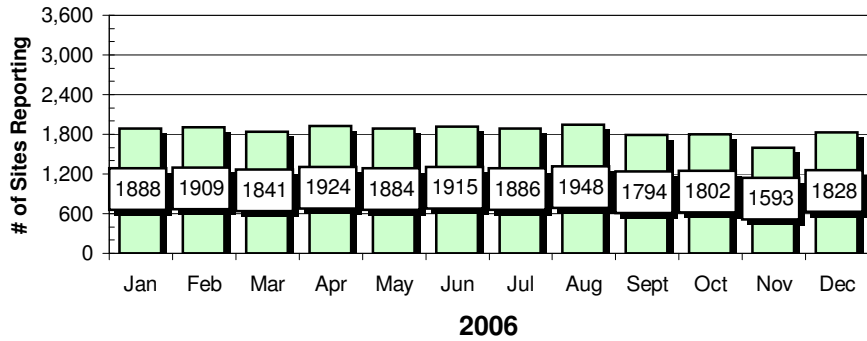

SIX - Thursday