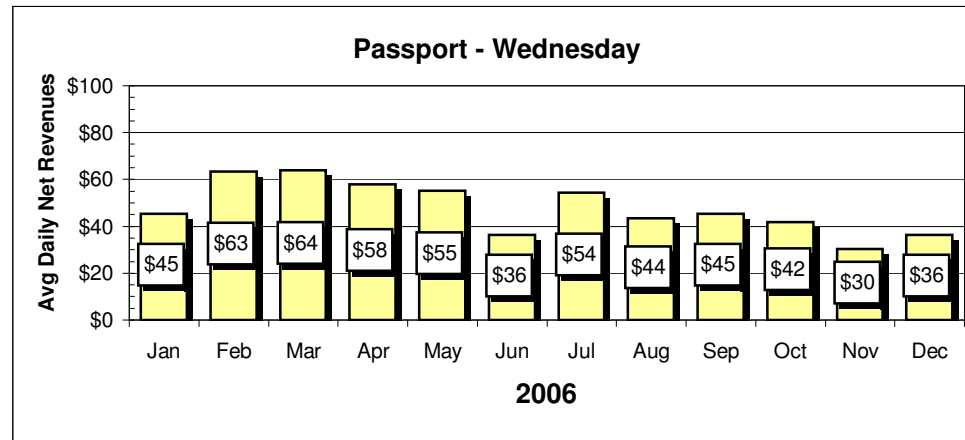

Showdown - Tuesday

Showdown - Tuesday

Game Reports

Average Revenues

Game Reports

Average Revenues

Chart data for above Charts

STC	Avg #	STC	Avg Rev
Jan	3.2	Jan	\$23.20
Feb	5.0	Feb	\$36.25
Mar	4.0	Mar	\$29.00
Apr	5.8	Apr	\$42.05
May	3.0	May	\$21.75
Jun	6.3	Jun	\$45.31
Jul	6.6	Jul	\$47.85
Aug	6.5	Aug	\$47.13
Sept	4.3	Sept	\$30.81
Oct	1.4	Oct	\$10.15
Nov		Nov	
Dec	1.8	Dec	\$13.05
High	6.6	High	\$47.85
Low		Low	
SIX	Avg #	SIX	Avg Rev
Jan	9.5	Jan	\$68.88
Feb	7.0	Feb	\$50.75
Mar	9.4	Mar	\$68.15
Apr	8.3	Apr	\$59.81
May	9.8	May	\$70.69
Jun	9.6	Jun	\$69.60
Jul	7.0	Jul	\$50.75
Aug	6.6	Aug	\$47.85
Sept	7.3	Sept	\$52.56
Oct	7.0	Oct	\$50.75
Nov	6.6	Nov	\$47.85
Dec	6.0	Dec	\$43.50
High	9.8	High	\$70.69
Low	6.0	Low	\$43.50

S IQ	Avg #	S IQ	Avg Rev
Jan	2.6	Jan	\$18.85
Feb	2.5	Feb	\$18.13
Mar	1.5	Mar	\$10.88
Apr	3.8	Apr	\$27.19
May	2.2	May	\$15.95
Jun	3.5	Jun	\$25.38
Jul	4.2	Jul	\$30.45
Aug	5.3	Aug	\$38.06
Sept	4.0	Sept	\$29.00
Oct	0.2	Oct	\$1.45
Nov	1.8	Nov	\$12.69
Dec	3.0	Dec	\$21.75
High	5.3	High	\$38.06
Low	0.2	Low	\$1.45
SL	Avg #	SL	Avg Rev
Jan	6.8	Jan	\$48.94
Feb	10.0	Feb	\$72.50
Mar	5.6	Mar	\$40.60
Apr	7.8	Apr	\$56.19
May	6.8	May	\$48.94
Jun	5.8	Jun	\$42.05
Jul	6.0	Jul	\$43.50
Aug	5.5	Aug	\$39.88
Sept	9.6	Sept	\$69.60
Oct	6.0	Oct	\$43.50
Nov	5.5	Nov	\$39.88
Dec	6.0	Dec	\$43.50
High	10.0	High	\$72.50
Low	5.5	Low	\$39.88