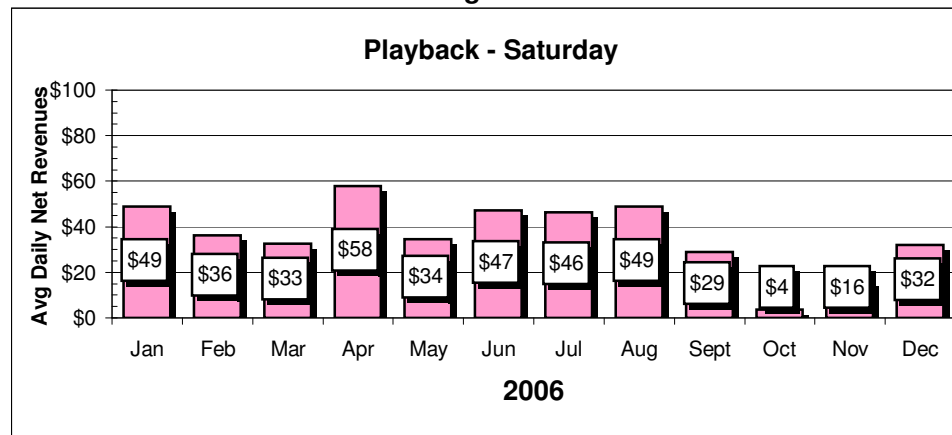

Average Revenues

STC	Avg #	STC	Avg Rev
Jan	3.2	Jan	$23.20
Feb	5.0	Feb	$36.25
Mar	4.0	Mar	$29.00
Apr	5.8	Apr	$42.05
May	3.0	May	$21.75
Jun	6.3	Jun	$45.31
Jul	6.6	Jul	$47.85
Aug	6.5	Aug	$47.13
Sept	4.3	Sept	$30.81
Oct	1.4	Oct	$10.15
Nov		Nov	
Dec	1.8	Dec	$13.05
High	6.6	High	$47.85
Low		Low	
SIX	Avg #	SIX	Avg Rev
Jan	9.5	Jan	$68.88
Feb	7.0	Feb	$50.75
Mar	9.4	Mar	$68.15
Apr	8.3	Apr	$59.81
May	9.8	May	$70.69
Jun	9.6	Jun	$69.60
Jul	7.0	Jul	$50.75
Aug	6.6	Aug	$47.85
Sept	7.3	Sept	$52.56
Oct	7.0	Oct	$50.75
Nov	6.6	Nov	$47.85
Dec	6.0	Dec	$43.50
High	9.8	High	$70.69
Low	6.0	Low	$43.50

S IQ	Avg #	S IQ	Avg Rev
Jan	2.6	Jan	$18.85
Feb	2.5	Feb	$18.13
Mar	1.5	Mar	$10.88
Apr	3.8	Apr	$27.19
May	2.2	May	$15.95
Jun	3.5	Jun	$25.38
Jul	4.2	Jul	$30.45
Aug	5.3	Aug	$38.06
Sept	4.0	Sept	$29.00
Oct	0.2	Oct	$1.45
Nov	1.8	Nov	$12.69
Dec	3.0	Dec	$21.75
High	5.3	High	$38.06
Low	0.2	Low	$1.45
SL	Avg #	SL	Avg Rev
Jan	6.8	Jan	$48.94
Feb	10.0	Feb	$72.50
Mar	5.6	Mar	$40.60
Apr	7.8	Apr	$56.19
May	6.8	May	$48.94
Jun	5.8	Jun	$42.05
Jul	6.0	Jul	$43.50
Aug	5.5	Aug	$39.88
Sept	9.6	Sept	$69.60
Oct	6.0	Oct	$43.50
Nov	5.5	Nov	$39.88
Dec	6.0	Dec	$43.50
High	10.0	High	$72.50
Low	5.5	Low	$39.88

Highs & Lows data based on completed months of play

SD	Avg #	SD	Avg Rev
Jan	10.6	Jan	$76.85
Feb	12.3	Feb	$88.81
Mar	15.3	Mar	$110.56
Apr	12.5	Apr	$90.63
May	14.0	May	$101.50
Jun	10.0	Jun	$72.50
Jul	10.8	Jul	$77.94
Aug	14.2	Aug	$102.95
Sept	12.5	Sept	$90.63
Oct	11.6	Oct	$84.10
Nov	8.5	Nov	$61.63
Dec	12.0	Dec	$87.00
High	15.3	High	$110.56
Low	8.5	Low	$61.63
PB	Avg #	PB	Avg Rev
Jan	6.8	Jan	$48.94
Feb	5.0	Feb	$36.25
Mar	4.5	Mar	$32.58
Apr	8.0	Apr	$58.00
May	4.8	May	$34.44
Jun	6.5	Jun	$47.13
Jul	6.4	Jul	$46.40
Aug	6.8	Aug	$48.94
Sept	4.0	Sept	$29.00
Oct	0.5	Oct	$3.63
Nov	2.3	Nov	$16.31
Dec	4.4	Dec	$31.90
High	8.0	High	$58.00
Low	0.5	Low	$3.63

PP	Avg #	PP	Avg Rev
Jan	6.3	Jan	$45.31
Feb	8.8	Feb	$63.44
Mar	8.8	Mar	$63.80
Apr	8.0	Apr	$58.00
May	7.6	May	$55.10
Jun	5.0	Jun	$36.25
Jul	7.5	Jul	$54.38
Aug	6.0	Aug	$43.50
Sep	6.3	Sep	$45.31
Oct	5.8	Oct	$41.69
Nov	4.2	Nov	$30.45
Dec	5.0	Dec	$36.25
High	8.8	High	$63.80
Low	4.2	Low	$30.45

Glossary

STC	Sports Trivia Challenge - Sun.
SIQ	Sports IQ - Mon.
SD	Showdown - Tue.
PP	Passport - Wed.
SIX	SIX - Thu.
SL	Spotlight - Fri.
PB	Playback - Sat.