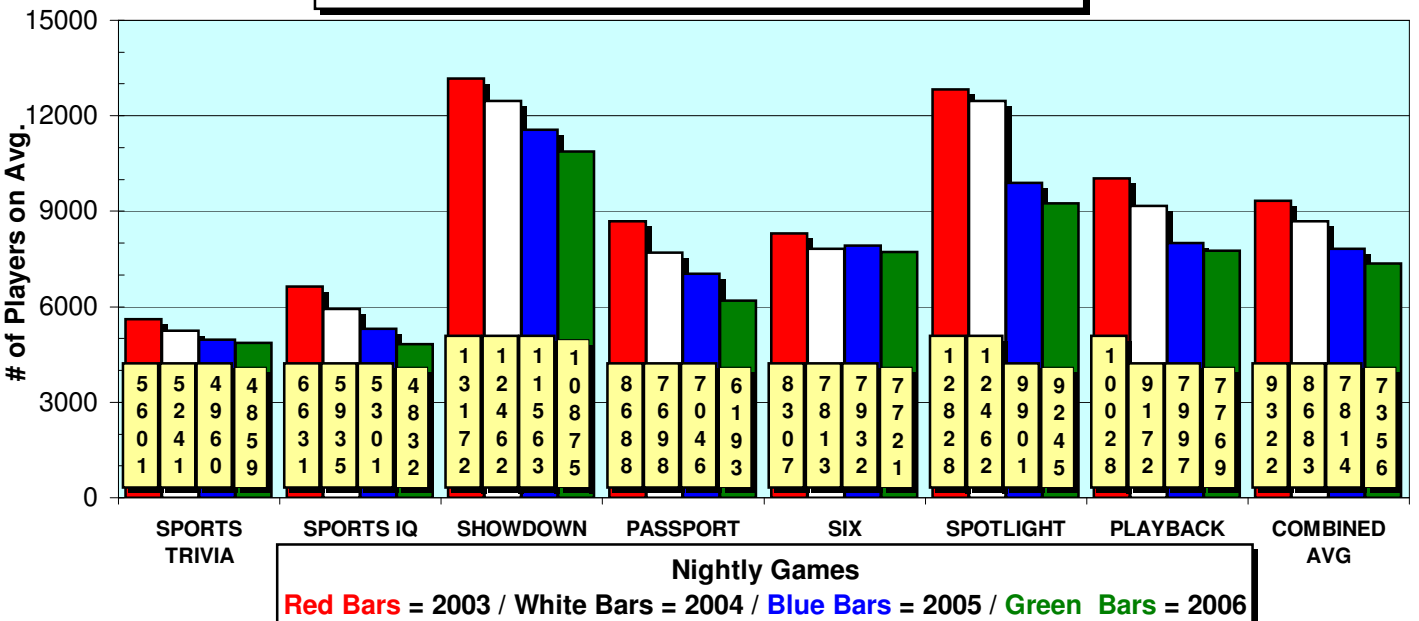

Holidays

Trivia Tour Night

QB1 nights

Showdown Tourney

2006 Daily Premium Game Results W/Annual Averages

SIX - 9:00 PM Thursday			
Wk #	Date	Sites	Players
1	01/05/06	1814	6843
2	01/12/06	1947	7812
3	01/19/06	1895	7423
4	01/26/06	1896	7465
5	02/02/06	1968	7597
6	02/09/06	1886	7368
7	02/16/06	1842	7248
8	02/23/06	1939	7632
9	03/02/06	1863	7482
10	03/09/06	1872	7375
11	03/16/06	1772	7333
12	03/23/06	1825	8046
13	03/30/06	1872	8323
14	04/06/06	1872	7970
15	04/13/06	1979	9387
16	04/20/06	1986	9664
17	04/27/06	1858	8231
18	05/04/06	1832	7906
19	05/11/06	1871	8164
20	05/18/06	1975	8807
21	05/25/06	1856	8335
22	06/01/06	1912	8864
23	06/08/06	1848	8034
24	06/15/06	1864	8442
25	06/22/06	2007	8837
26	06/29/06	1946	8196
27	07/06/06	1945	8087
28	07/13/06	1828	8225
29	07/20/06	1793	7426
30	07/27/06	1979	9152
31	08/03/06	2037	8885
32	08/10/06	1948	9394
33	08/17/06	1917	8283
34	08/24/06	1999	8433
35	08/31/06	1839	7332
36	09/07/06	1534	5863
37	09/14/06	1945	7672
38	09/21/06	1858	7231
39	09/28/06	1838	6904
40	10/05/06	1860	7494
41	10/12/06	1797	6845
42	10/19/06	1783	7053
43	10/26/06	1767	6570
44	11/02/06	1827	6990
45	11/09/06	1870	7498
46	11/16/06	1859	6981
47	11/23/06	721	2428
48	11/30/06	1689	6114
49	12/07/06	1836	7357
50	12/14/06	1816	7590
51	12/21/06	1816	7835
52	12/28/06	1845	9085
53			
	52	52	52
	Avg:	1848.9	7721.4
	Low #	721	2428
	High #	2037	9664

2006 Daily Premium Game Results W/Annual Averages

2006 NORTH AMERICAN DAILY BT AVG TRIVIA SITE REPORT

2006 NORTH AMERICAN BT AVG TRIVIA PLAYMAKER REPORT

Annual Average Playmaker Trivia Usage per night

Premium games by Month Report