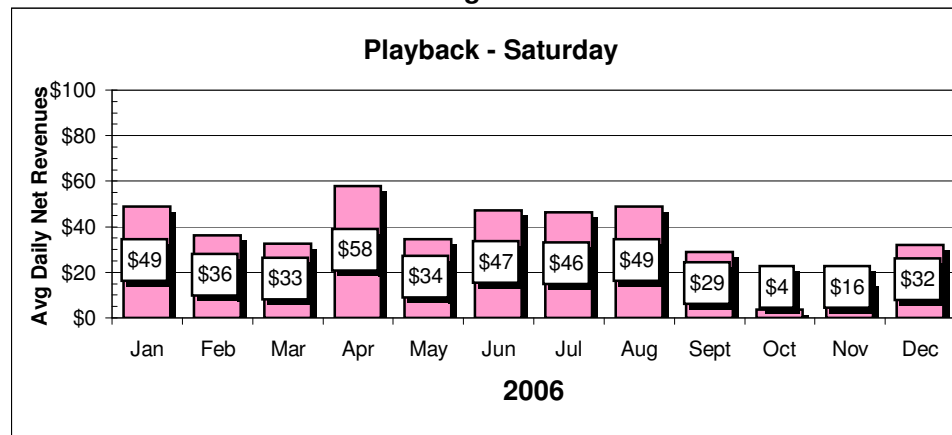

Showdown - Tuesday

Showdown - Tuesday

Game Reports

Average Revenues

Game Reports

Average Revenues

Chart data for above Charts

STC	Avg #	STC	Avg Rev
Jan	3.2	Jan	\$23.20
Feb	5.0	Feb	\$36.25
Mar	4.0	Mar	\$29.00
Apr	5.8	Apr	\$42.05
May	3.0	May	\$21.75
Jun	6.3	Jun	\$45.31
Jul	6.6	Jul	\$47.85
Aug	6.5	Aug	\$47.13
Sept	4.3	Sept	\$30.81
Oct	1.4	Oct	\$10.15
Nov		Nov	
Dec	1.8	Dec	\$13.05
High	6.6	High	\$47.85
Low		Low	
SIX	Avg #	SIX	Avg Rev
Jan	9.5	Jan	\$68.88
Feb	7.0	Feb	\$50.75
Mar	9.4	Mar	\$68.15
Apr	8.3	Apr	\$59.81
May	9.8	May	\$70.69
Jun	9.6	Jun	\$69.60
Jul	7.0	Jul	\$50.75
Aug	6.6	Aug	\$47.85
Sept	7.3	Sept	\$52.56
Oct	7.0	Oct	\$50.75
Nov	6.6	Nov	\$47.85
Dec	6.0	Dec	\$43.50
High	9.8	High	\$70.69
Low	6.0	Low	\$43.50