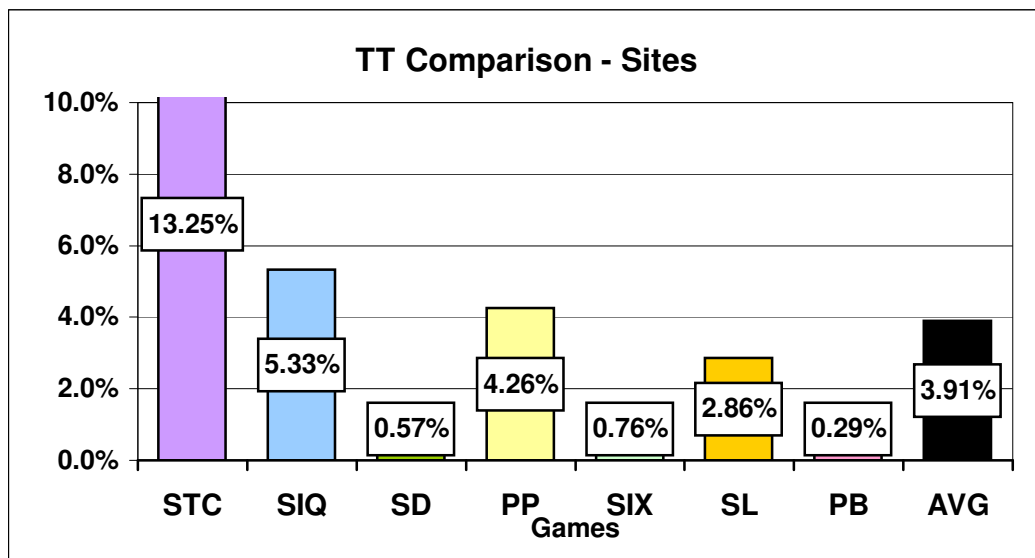

Sports IQ / QB1 9:00 PM Monday		
Date	Sites	Players
04/24/06	1490	4935
05/15/06	1430	5048
06/19/06	1522	5792
07/10/06	1551	5021
08/14/06	1607	5564
TT Avg	1520.00	5272.00
Ann Avg	1443.02	4832.23
Difference	76.98	439.77

Showdown - 8:30 PM Tuesday		
Date	Sites	Players
03/07/06	2105	11547
05/02/06	2062	11528
06/27/06	2079	12527
08/22/06	2208	12219
10/17/06	2006	9865
11/28/06	2020	9723
TT Avg	2080.00	11234.83
Ann Avg	2068.12	10874.79
Difference	11.88	360.04

Passport - 9:00 PM Wednesday		
Date	Sites	Players
03/15/06	1826	7490
05/10/06	1725	6878
07/05/06	1766	6489
08/30/06	1859	6733
10/25/06	1705	5932
TT Avg	1776.20	6704.40
Ann Avg	1703.63	6192.87
Difference	72.57	511.53

SIX - 9:00 PM Thursday		
Date	Sites	Players
03/23/06	1825	8046
05/18/06	1975	8807
07/13/06	1828	8225
10/05/06	1860	7494
11/02/06	1827	6990
TT Avg	1863.00	7912.40
Ann Avg	1848.90	7721.37
Difference	14.10	191.03

Spotlight - 9:00 PM Friday		
Date	Sites	Players
03/31/06	2113	10209
05/26/06	2006	9374
07/21/06	2095	9539
09/15/06	2089	9590
11/10/06	2134	9955
TT Avg	2087.40	9733.40
Ann Avg	2029.31	9244.90
Difference	58.09	488.50

Playback - 9:00 PM Saturday		
Date	Sites	Players
04/08/06	1995	9901
06/03/06	1845	8580
07/29/06	1908	8827
09/23/06	1702	7406
11/18/06	1526	6190
TT Avg	1795.20	8180.80
Ann Avg	1790.02	7769.38
Difference	5.18	411.42