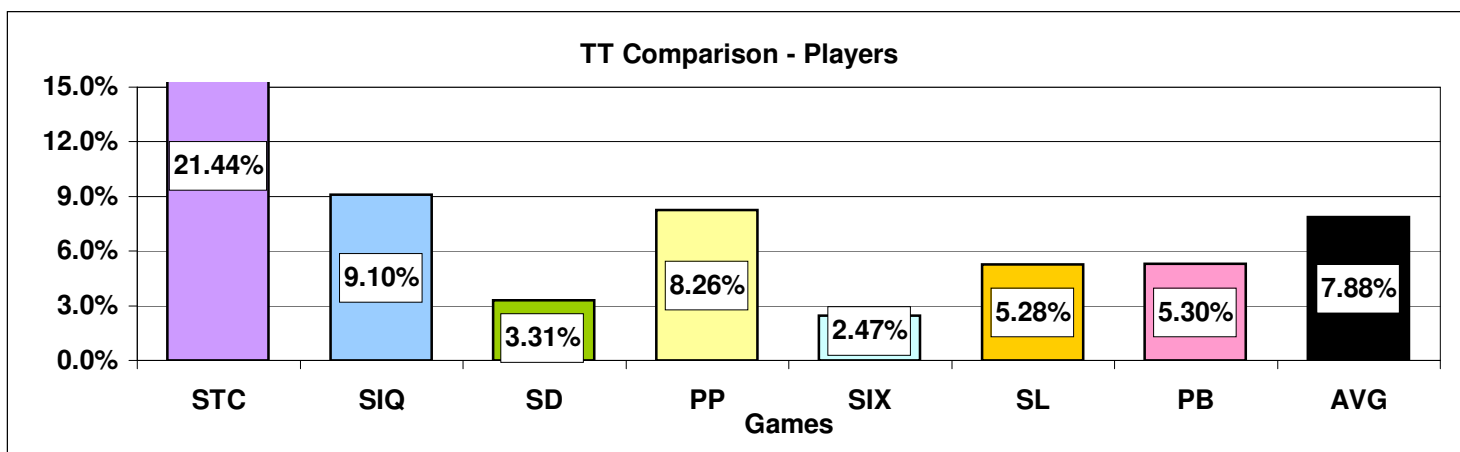

Sports IQ / QB1 9:00 PM Monday		
Date	Sites	Players
04/24/06	1490	4935
05/15/06	1430	5048
06/19/06	1522	5792
07/10/06	1551	5021
08/14/06	1607	5564
TT Avg	1520.00	5272.00
Ann Avg	1443.02	4832.23
Difference	76.98	439.77

Showdown - 8:30 PM Tuesday		
Date	Sites	Players
03/07/06	2105	11547
05/02/06	2062	11528
06/27/06	2079	12527
08/22/06	2208	12219
10/17/06	2006	9865
11/28/06	2020	9723
TT Avg	2080.00	11234.83
Ann Avg	2068.12	10874.79
Difference	11.88	360.04

Passport - 9:00 PM Wednesday		
Date	Sites	Players
03/15/06	1826	7490
05/10/06	1725	6878
07/05/06	1766	6489
08/30/06	1859	6733
10/25/06	1705	5932
TT Avg	1776.20	6704.40
Ann Avg	1703.63	6192.87
Difference	72.57	511.53

SIX - 9:00 PM Thursday		
Date	Sites	Players
03/23/06	1825	8046
05/18/06	1975	8807
07/13/06	1828	8225
10/05/06	1860	7494
11/02/06	1827	6990
TT Avg	1863.00	7912.40
Ann Avg	1848.90	7721.37
Difference	14.10	191.03

Spotlight - 9:00 PM Friday		
Date	Sites	Players
03/31/06	2113	10209
05/26/06	2006	9374
07/21/06	2095	9539
09/15/06	2089	9590
11/10/06	2134	9955
TT Avg	2087.40	9733.40
Ann Avg	2029.31	9244.90
Difference	58.09	488.50

Playback - 9:00 PM Saturday		
Date	Sites	Players
04/08/06	1995	9901
06/03/06	1845	8580
07/29/06	1908	8827
09/23/06	1702	7406
11/18/06	1526	6190
TT Avg	1795.20	8180.80
Ann Avg	1790.02	7769.38
Difference	5.18	411.42