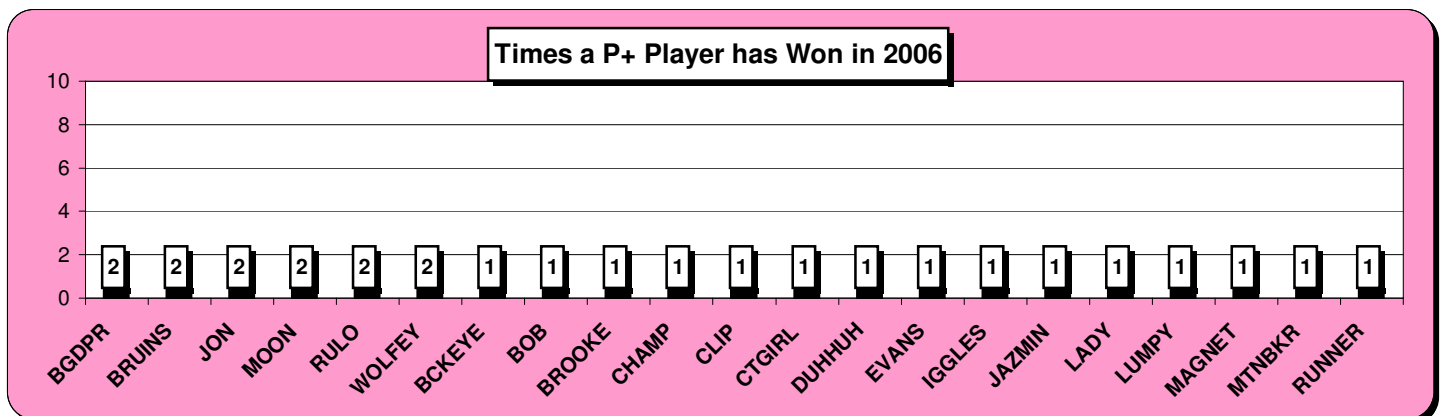

Players # WON

BADBOB	49
BYT ME	37
CARTMN	30
ROEMER	29
SEVEN	25
COLTS	16
FLYGUY	13
BEER	8
SPANKY	8
TANK	9
LOBO	7
LWE	7
BIG B	6
BTEN	5
AL	4
PANDA	4
TED	4
BETH	3
KAL	3
LEGEND	3
MELKOR	3
OWEN	3
BGDPR	2
BRUINS	2
JON	2
MOON	2
RULO	2
WOLFIE	2
BCKEY	1
BOB	1
BROOKE	1
CHAMP	1
CLIP	1
CTGIRL	1
DUHHUH	1
EVANS	1
IGGLES	1
JAZMIN	1
LADY	1
LUMPY	1
MAGNET	1
MTNBKR	1
RUNNER	1
UH OH	1
ZOOMIE	1

SIX - 9:00 PM Thursday

Spotlight - 9:00 PM Friday

Playback - 9:00 PM Saturday

Wk #	Date	Players	Winners
1	01/05/06	10	SEVEN
2	01/12/06	8	CARTMN
3	01/19/06	11	MELKOR
4	01/26/06	9	BYT ME
5	02/02/06	8	ROEMER
6	02/09/06	9	ROEMER
7	02/16/06	6	BIG B
8	02/23/06	5	BADBOB
9	03/02/06	12	CARTMN
10	03/09/06	9	LUMPY
11	03/16/06	7	PANDA
12	03/23/06	13	BIG B
13	03/30/06	6	BEER
14	04/06/06	6	BADBOB
15	04/13/06	9	CARTMN
16	04/20/06	8	ROEMER
17	04/27/06	10	COLTS
18	05/04/06	7	BADBOB
19	05/11/06	10	ROEMER
20	05/18/06	12	ROEMER
21	05/25/06	10	ROEMER
22	06/01/06	11	ROEMER
23	06/08/06	10	BADBOB
24	06/15/06	10	COLTS
25	06/22/06	5	BYT ME
26	06/29/06	12	BADBOB
27	07/06/06	7	FLYGUY
28	07/13/06	9	COLTS
29	07/20/06	5	BYT ME
30	07/27/06	7	CARTMN
31	08/03/06	8	ROEMER
32	08/10/06	7	BYT ME
33	08/17/06	7	ROEMER
34	08/24/06	5	ROEMER
35	08/31/06	7	FLYGUY
36	09/07/06	7	SEVEN
37	09/14/06	9	ROEMER
38	09/21/06	6	FLYGUY
39	09/28/06	7	ROEMER
40	10/05/06	8	BADBOB
41	10/12/06	5	BADBOB
42	10/19/06	9	SEVEN
43	10/26/06	6	BYT ME
44	11/02/06	5	BYT ME
45	11/09/06	5	SEVEN
46	11/16/06	13	ROEMER
47	11/23/06	3	BADBOB
48	11/30/06	7	BADBOB
49	12/07/06	6	ROEMER
50	12/14/06	9	MAGNET
51	12/21/06	3	FLYGUY
52	12/28/06	6	BADBOB
53			

Date	Players	Winners
01/06/06	5	CARTMN
01/13/06	5	BTEN
01/20/06	10	IGGLES
01/27/06	7	SEVEN
02/03/06	10	JAZMIN
02/10/06	11	TED
02/17/06	12	DUHHUH
02/24/06	7	EVANS
03/03/06	9	COLTS
03/10/06	3	CARTMN
03/17/06	5	PANDA
03/24/06	6	BROOKE
03/31/06	5	BYT ME
04/07/06	6	SEVEN
04/14/06	9	RUNNER
04/21/06	9	CARTMN
04/28/06	7	ROEMER
05/05/06	5	BADBOB
05/12/06	9	COLTS
05/19/06	3	CARTMN
05/26/06	10	BADBOB
06/02/06	8	BADBOB
06/09/06	4	SEVEN
06/16/06	9	CLIP
06/23/06	5	CARTMN
06/30/06	3	CARTMN
07/07/06	5	COLTS
07/14/06	10	CARTMN
07/21/06	9	TANK
07/28/06	0	NSR
08/04/06	6	COLTS
08/11/06	5	WOLFIE
08/18/06	8	BADBOB
08/25/06	4	CARTMN
09/01/06	9	WOLFEY
09/08/06	7	SEVEN
09/15/06	16	SEVEN
09/22/06	9	LOBO
09/29/06	7	SEVEN
10/06/06	7	CARTMN
10/13/06	7	NEPATS
10/20/06	5	CARTMN
10/27/06	5	CARTMN
11/03/06	6	BADBOB
11/10/06	1	CARTMN
11/17/06	9	ROEMER
11/24/06	6	CARTMN
12/01/06	9	ROEMER
12/08/06	8	WOOF
12/15/06	6	SEVEN
12/22/06	2	BTEN
12/29/06	5	CARTMN

Date	Players	Winners
01/07/06	4	TANK
01/14/06	12	QB 1
01/21/06	5	DINGER
01/28/06	6	SEVEN
02/04/06	0	NSR
02/11/06	6	KNACK
02/18/06	10	SPANKY
02/25/06	4	BYT ME
03/04/06	0	NSR
03/11/06	9	SEVEN
03/18/06	6	LUCY
03/25/06	3	BADBOB
04/01/06	5	BYT ME
04/08/06	6	TOOTS
04/15/06	8	OWEN
04/22/06	13	ROEMER
04/29/06	8	MOON
05/06/06	3	TANK
05/13/06	7	COLTS
05/20/06	7	SPANKY
05/27/06	2	CNMNGL
06/03/06	7	LOBO
06/10/06	9	LOBO
06/17/06	5	TANK
06/24/06	5	ROEMER
07/01/06	4	SPANKY
07/08/06	7	CARTMN
07/15/06	10	COLTS
07/22/06	2	BADBOB
07/29/06	9	CARTMN
08/05/06	2	LOBO
08/12/06	6	KAI
08/19/06	13	LWE
08/26/06	2	BYT ME
09/02/06	5	FLYGUY
09/09/06	3	PIRATE
09/16/06	3	CARTMN
09/23/06	5	GROMIT
09/30/06	4	BADBOB
10/07/06	2	BYT ME
10/14/06	0	NSR
10/21/06	0	NSR
10/28/06	0	NSR
11/04/06	1	BUDS
11/11/06	6	BADBOB
11/18/06	2	SEVEN
11/25/06	0	NSR
12/02/06	5	SPANKY
12/09/06	4	BADBOB
12/16/06	2	TANK
12/23/06	3	JOE
12/30/06	8	BOOSH

52	52	0
Avg:	7.9	$57.02
Low #	3	
High #	13	
SIX		

52	51	0
Avg:	6.9	$50.18
Low #	0	
High #	16	
Spotlight		

52	46	0
Avg:	5.6	$40.66
Low #	0	
High #	13	
Playback		

Holidays

Trivia Tour Night

QB1 nights

Player Font colors ab58e reflect their Players Plus Level

2006 Coachs Daily Premium Game Results W/Annual Averages