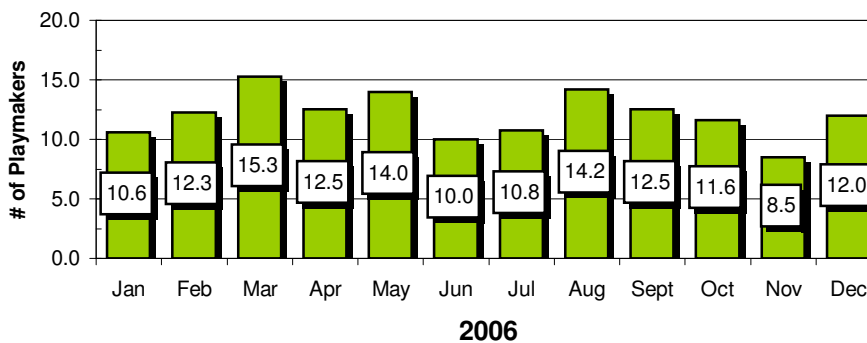

Holidays	QB1 nights	Showdown Tourney	Trivia Tour Night
----------	------------	------------------	-------------------

Game Reports

Sports TC - Sunday

Average Revenues

Sports TC - Sunday

Sports IQ - Monday

Sports IQ - Monday

Showdown - Tuesday

Showdown - Tuesday

Game Reports

Average Revenues

Game Reports

Average Revenues

Chart data for above Charts

STC	Avg #	STC	Avg Rev
Jan	3.2	Jan	\$23.20
Feb	5.0	Feb	\$36.25
Mar	4.0	Mar	\$29.00
Apr	5.8	Apr	\$42.05
May	3.0	May	\$21.75
Jun	6.3	Jun	\$45.31
Jul	6.6	Jul	\$47.85
Aug	6.5	Aug	\$47.13
Sept	4.3	Sept	\$30.81
Oct	1.4	Oct	\$10.15
Nov		Nov	
Dec	1.8	Dec	\$13.05
High	6.6	High	\$47.85
Low		Low	
SIX	Avg #	SIX	Avg Rev
Jan	9.5	Jan	\$68.88
Feb	7.0	Feb	\$50.75
Mar	9.4	Mar	\$68.15
Apr	8.3	Apr	\$59.81
May	9.8	May	\$70.69
Jun	9.6	Jun	\$69.60
Jul	7.0	Jul	\$50.75
Aug	6.6	Aug	\$47.85
Sept	7.3	Sept	\$52.56
Oct	7.0	Oct	\$50.75
Nov	6.6	Nov	\$47.85
Dec	6.0	Dec	\$43.50
High	9.8	High	\$70.69
Low	6.0	Low	\$43.50