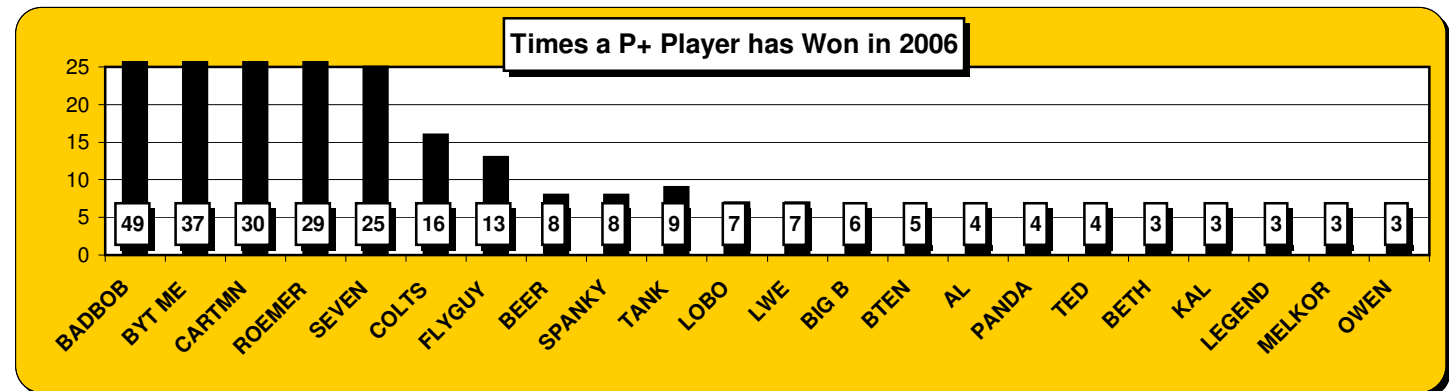

Players # WON

BADBOB	49
BYT ME	37
CARTMN	30
ROEMER	29
SEVEN	25
COLTS	16
FLYGUY	13
BEER	8
SPANKY	8
TANK	9
LOBO	7
LWE	7
BIG B	6
BTEN	5
AL	4
PANDA	4
TED	4
BETH	3
KAL	3
LEGEND	3
MELKOR	3
OWEN	3
BGDPR	2
BRUINS	2
JON	2
MOON	2
RULO	2
WOLFIE	2
BCKEY	1
BOB	1
BROOKE	1
CHAMP	1
CLIP	1
CTGIRL	1
DUHHUH	1
EVANS	1
IGGLES	1
JAZMIN	1
LADY	1
LUMPY	1
MAGNET	1
MTNBKR	1
RUNNER	1
UH OH	1
ZOOMIE	1

SIX - 9:00 PM Thursday

Spotlight - 9:00 PM Friday

Playback - 9:00 PM Saturday

Wk #	Date	Players	Winners
1	01/05/06	10	SEVEN
2	01/12/06	8	CARTMN
3	01/19/06	11	MELKOR
4	01/26/06	9	BYT ME
5	02/02/06	8	ROEMER
6	02/09/06	9	ROEMER
7	02/16/06	6	BIG B
8	02/23/06	5	BADBOB
9	03/02/06	12	CARTMN
10	03/09/06	9	LUMPY
11	03/16/06	7	PANDA
12	03/23/06	13	BIG B
13	03/30/06	6	BEER
14	04/06/06	6	BADBOB
15	04/13/06	9	CARTMN
16	04/20/06	8	ROEMER
17	04/27/06	10	COLTS
18	05/04/06	7	BADBOB
19	05/11/06	10	ROEMER
20	05/18/06	12	ROEMER
21	05/25/06	10	ROEMER
22	06/01/06	11	ROEMER
23	06/08/06	10	BADBOB
24	06/15/06	10	COLTS
25	06/22/06	5	BYT ME
26	06/29/06	12	BADBOB
27	07/06/06	7	FLYGUY
28	07/13/06	9	COLTS
29	07/20/06	5	BYT ME
30	07/27/06	7	CARTMN
31	08/03/06	8	ROEMER
32	08/10/06	7	BYT ME
33	08/17/06	7	ROEMER
34	08/24/06	5	ROEMER
35	08/31/06	7	FLYGUY
36	09/07/06	7	SEVEN
37	09/14/06	9	ROEMER
38	09/21/06	6	FLYGUY
39	09/28/06	7	ROEMER
40	10/05/06	8	BADBOB
41	10/12/06	5	BADBOB
42	10/19/06	9	SEVEN
43	10/26/06	6	BYT ME
44	11/02/06	5	BYT ME
45	11/09/06	5	SEVEN
46	11/16/06	13	ROEMER
47	11/23/06	3	BADBOB
48	11/30/06	7	BADBOB
49	12/07/06	6	ROEMER
50	12/14/06	9	MAGNET
51	12/21/06	3	FLYGUY
52	12/28/06	6	BADBOB
53			

Date	Players	Winners
01/06/06	5	CARTMN
01/13/06	5	BTEN
01/20/06	10	IGGLES
01/27/06	7	SEVEN
02/03/06	10	JAZMIN
02/10/06	11	TED
02/17/06	12	DUHHUH
02/24/06	7	EVANS
03/03/06	9	COLTS
03/10/06	3	CARTMN
03/17/06	5	PANDA
03/24/06	6	BROOKE
03/31/06	5	BYT ME
04/07/06	6	SEVEN
04/14/06	9	RUNNER
04/21/06	9	CARTMN
04/28/06	7	ROEMER
05/05/06	5	BADBOB
05/12/06	9	COLTS
05/19/06	3	CARTMN
05/26/06	10	BADBOB
06/02/06	8	BADBOB
06/09/06	4	SEVEN
06/16/06	9	CLIP
06/23/06	5	CARTMN
06/30/06	3	CARTMN
07/07/06	5	COLTS
07/14/06	10	CARTMN
07/21/06	9	TANK
07/28/06	0	NSR
08/04/06	6	COLTS
08/11/06	5	WOLFIE
08/18/06	8	BADBOB
08/25/06	4	CARTMN
09/01/06	9	WOLFEY
09/08/06	7	SEVEN
09/15/06	16	SEVEN
09/22/06	9	LOBO
09/29/06	7	SEVEN
10/06/06	7	CARTMN
10/13/06	7	NEPATS
10/20/06	5	CARTMN
10/27/06	5	CARTMN
11/03/06	6	BADBOB
11/10/06	1	CARTMN
11/17/06	9	ROEMER
11/24/06	6	CARTMN
12/01/06	9	ROEMER
12/08/06	8	WOOF
12/15/06	6	SEVEN
12/22/06	2	BTEN
12/29/06	5	CARTMN

Date	Players	Winners
01/07/06	4	TANK
01/14/06	12	QB 1
01/21/06	5	DINGER
01/28/06	6	SEVEN
02/04/06	0	NSR
02/11/06	6	KNACK
02/18/06	10	SPANKY
02/25/06	4	BYT ME
03/04/06	0	NSR
03/11/06	9	SEVEN
03/18/06	6	LUCY
03/25/06	3	BADBOB
04/01/06	5	BYT ME
04/08/06	6	TOOTS
04/15/06	8	OWEN
04/22/06	13	ROEMER
04/29/06	8	MOON
05/06/06	3	TANK
05/13/06	7	COLTS
05/20/06	7	SPANKY
05/27/06	2	CNMNGL
06/03/06	7	LOBO
06/10/06	9	LOBO
06/17/06	5	TANK
06/24/06	5	ROEMER
07/01/06	4	SPANKY
07/08/06	7	CARTMN
07/15/06	10	COLTS
07/22/06	2	BADBOB
07/29/06	9	CARTMN
08/05/06	2	LOBO
08/12/06	6	KAI
08/19/06	13	LWE
08/26/06	2	BYT ME
09/02/06	5	FLYGUY
09/09/06	3	PIRATE
09/16/06	3	CARTMN
09/23/06	5	GROMIT
09/30/06	4	BADBOB
10/07/06	2	BYT ME
10/14/06	0	NSR
10/21/06	0	NSR
10/28/06	0	NSR
11/04/06	1	BUDS
11/11/06	6	BADBOB
11/18/06	2	SEVEN
11/25/06	0	NSR
12/02/06	5	SPANKY
12/09/06	4	BADBOB
12/16/06	2	TANK
12/23/06	3	JOE
12/30/06	8	BOOSH

52	52	0
Avg:	7.9	$57.02
Low #	3	
High #	13	
SIX		

52	51	0
Avg:	6.9	$50.18
Low #	0	
High #	16	
Spotlight		

52	46	0
Avg:	5.6	$40.66
Low #	0	
High #	13	
Playback		

Holidays

Trivia Tour Night

QB1 nights

Player Font colors ab58e reflect their Players Plus Level

2006 Coachs Daily Premium Game Results W/Annual Averages