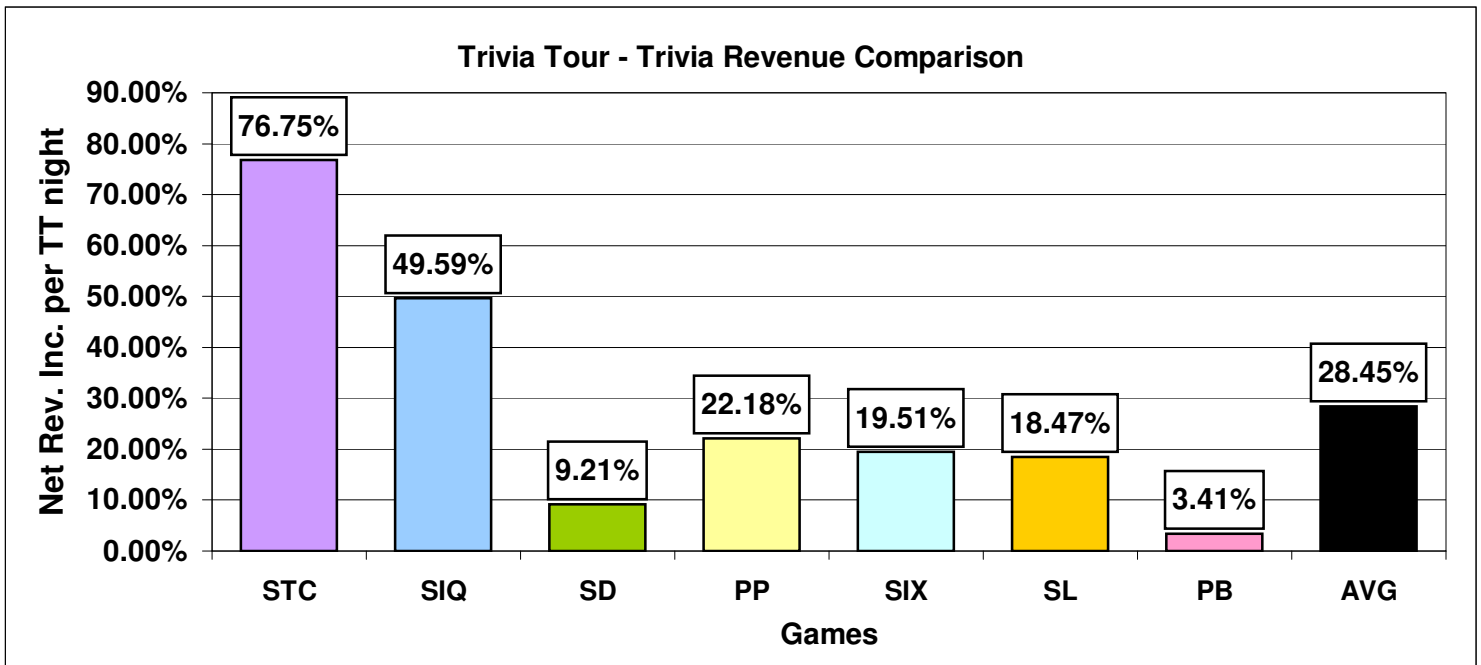

Sports IQ / QB1 9:00 PM Monday		
Date	Players	Winner
04/24/06	8	COLTS
05/15/06	3	ROEMER
06/19/06	6	BYT ME
07/10/06	4	BYT ME
08/14/06	5	BYT ME
TT Avg	5.20	$37.70
Ann Avg	3.48	$25.20
Difference	1.72	$12.50

Showdown - 8:30 PM Tuesday		
Date	Players	Winner
03/07/06	14	TED
05/02/06	20	SEVEN
06/27/06	11	GROMIT
08/22/06	14	BADBOB
10/17/06	11	LWE
11/28/06	8	AL
TT Avg	13.00	$94.25
Ann Avg	11.90	$86.30
Difference	1.10	$7.95

Passport - 9:00 PM Wednesday		
Date	Players	Winner
03/15/06	11	TANK
05/10/06	9	OWEN
07/05/06	8	BADBOB
08/30/06	4	ROEMER
10/25/06	9	LWE
TT Avg	8.20	$59.45
Ann Avg	6.71	$48.66
Difference	1.49	$10.79

SIX - 9:00 PM Thursday		
Date	Players	Winner
03/23/06	13	BIG B
05/18/06	12	ROEMER
07/13/06	9	COLTS
10/05/06	8	BADBOB
11/02/06	5	BYT ME
TT Avg	9.40	$68.15
Ann Avg	7.87	$57.02
Difference	1.53	$11.13

Spotlight - 9:00 PM Friday		
Date	Players	Winner
03/31/06	5	BYT ME
05/26/06	10	BADBOB
07/21/06	9	TANK
09/15/06	16	SEVEN
11/10/06	1	CARTMN
TT Avg	8.20	$59.45
Ann Avg	6.92	$50.18
Difference	1.28	$9.27

Playback - 9:00 PM Saturday		
Date	Players	Winner
04/08/06	6	TOOTS
06/03/06	7	LOBO
07/29/06	9	CARTMN
09/23/06	5	GROMIT
11/18/06	2	SEVEN
TT Avg	5.80	$42.05
Ann Avg	5.61	$40.66
Difference	0.19	$1.39

Data Stats for below Charts

Game	Players	Revenue
STC	76.75%	76.75%
SIQ	49.59%	49.59%
SD	9.21%	9.21%
PP	22.18%	22.18%
SIX	19.51%	19.51%
SL	18.47%	18.47%
PB	3.41%	3.41%
AVG	28.45%	28.45%