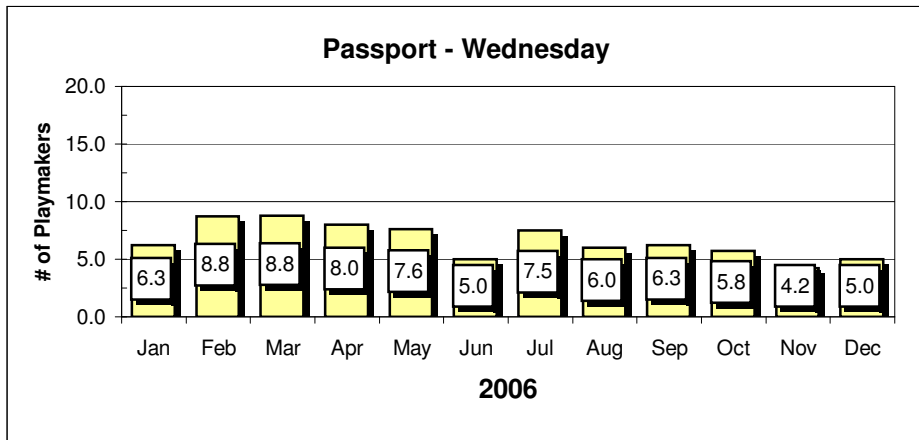

**Sports IQ - Monday**

**Showdown - Tuesday**

**Showdown - Tuesday**

**Game Reports**

**Average Revenues**

Game Reports

Average Revenues

Chart data for above Charts