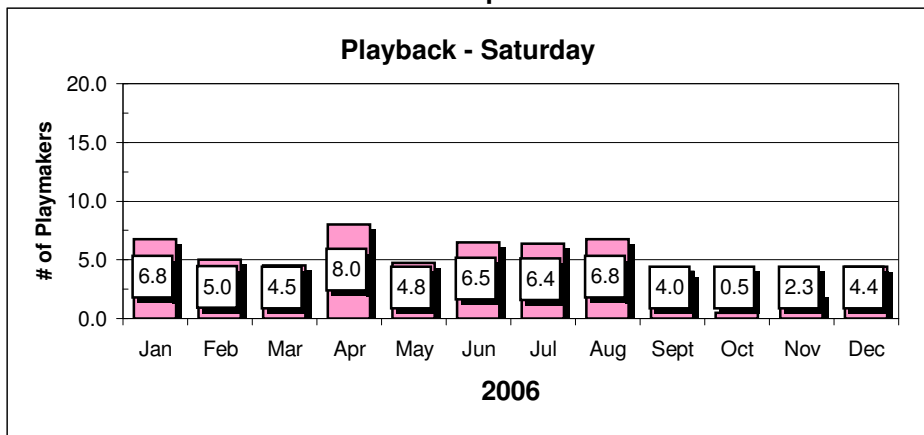

Holidays	QB1 nights	Showdown Tourney	Trivia Tour Night
----------	------------	------------------	-------------------

**Game Reports**

**Sports TC - Sunday**

**Average Revenues**

**Sports TC - Sunday**

**Sports IQ - Monday**

**Sports IQ - Monday**

**Showdown - Tuesday**

**Showdown - Tuesday**

**Game Reports**

**Average Revenues**

Game Reports

Average Revenues

Chart data for above Charts