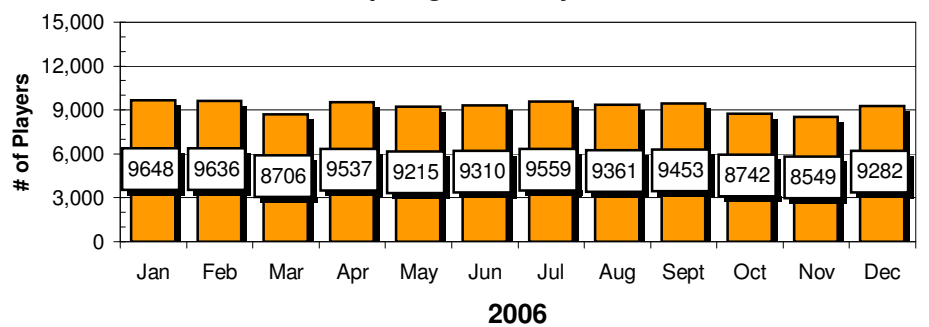

Site Reports

Player Reports

Chart data for above Charts

STC	Sites	STC	Players
Jan	1,162	Jan	4,133
Feb	1,173	Feb	4,200
Mar	1,516	Mar	5,779
Apr	1,413	Apr	5,266
May	1,478	May	5,906
Jun	1,488	Jun	6,126
Jul	1,484	Jul	5,711
Aug	1,597	Aug	6,397
Sept	1,209	Sept	4,256
Oct	1,148	Oct	3,819
Nov	1,117	Nov	3,631
Dec	1,038	Dec	3,458

S IQ	Sites	S IQ	Players
Jan	1,357	Jan	4,006
Feb	1,415	Feb	4,101
Mar	1,460	Mar	4,752
Apr	1,467	Apr	5,066
May	1,395	May	4,723
Jun	1,482	Jun	5,221
Jul	1,545	Jul	5,366
Aug	1,551	Aug	5,184
Sept	1,214	Sept	4,101
Oct	1,610	Oct	5,691
Nov	1,445	Nov	4,792
Dec	1,343	Dec	4,871

Highs & Lows data based on completed months of play

SD	Sites	SD	Players
Jan	2,033	Jan	10,153
Feb	2,078	Feb	10,181
Mar	2,086	Mar	11,653
Apr	2,084	Apr	11,553
May	2,025	May	11,107
Jun	2,068	Jun	11,654
Jul	1,964	Jul	10,152
Aug	2,202	Aug	12,133
Sept	2,082	Sept	10,465
Oct	2,034	Oct	9,888
Nov	2,039	Nov	10,053
Dec	2,118	Dec	11,560