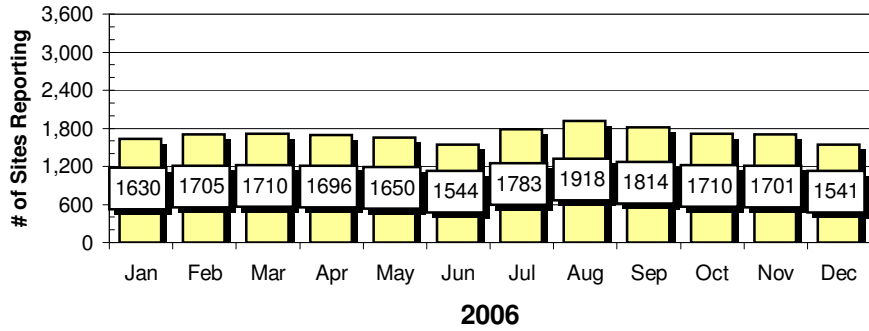

Site Reports

Player Reports

Passport - Wednesday