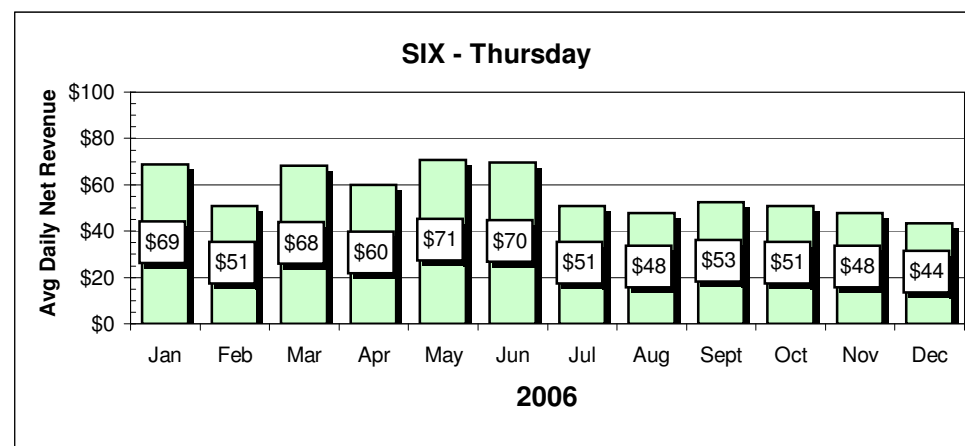

Showdown - Tuesday

Showdown - Tuesday

Game Reports

Average Revenues

Game Reports

Average Revenues

Chart data for above Charts

STC	Avg #	STC	Avg Rev
Jan	3.2	Jan	\$23.20
Feb	5.0	Feb	\$36.25
Mar	4.0	Mar	\$29.00
Apr	5.8	Apr	\$42.05
May	3.0	May	\$21.75
Jun	6.3	Jun	\$45.31
Jul	6.6	Jul	\$47.85
Aug	6.5	Aug	\$47.13
Sept	4.3	Sept	\$30.81
Oct	1.4	Oct	\$10.15
Nov		Nov	
Dec	1.8	Dec	\$13.05
High	6.6	High	\$47.85
Low		Low	
SIX	Avg #	SIX	Avg Rev
Jan	9.5	Jan	\$68.88
Feb	7.0	Feb	\$50.75
Mar	9.4	Mar	\$68.15
Apr	8.3	Apr	\$59.81
May	9.8	May	\$70.69
Jun	9.6	Jun	\$69.60
Jul	7.0	Jul	\$50.75
Aug	6.6	Aug	\$47.85
Sept	7.3	Sept	\$52.56
Oct	7.0	Oct	\$50.75
Nov	6.6	Nov	\$47.85
Dec	6.0	Dec	\$43.50
High	9.8	High	\$70.69
Low	6.0	Low	\$43.50

S IQ	Avg #	S IQ	Avg Rev
Jan	2.6	Jan	\$18.85
Feb	2.5	Feb	\$18.13
Mar	1.5	Mar	\$10.88
Apr	3.8	Apr	\$27.19
May	2.2	May	\$15.95
Jun	3.5	Jun	\$25.38
Jul	4.2	Jul	\$30.45
Aug	5.3	Aug	\$38.06
Sept	4.0	Sept	\$29.00
Oct	0.2	Oct	\$1.45
Nov	1.8	Nov	\$12.69
Dec	3.0	Dec	\$21.75
High	5.3	High	\$38.06
Low	0.2	Low	\$1.45
SL	Avg #	SL	Avg Rev
Jan	6.8	Jan	\$48.94
Feb	10.0	Feb	\$72.50
Mar	5.6	Mar	\$40.60
Apr	7.8	Apr	\$56.19
May	6.8	May	\$48.94
Jun	5.8	Jun	\$42.05
Jul	6.0	Jul	\$43.50
Aug	5.5	Aug	\$39.88
Sept	9.6	Sept	\$69.60
Oct	6.0	Oct	\$43.50
Nov	5.5	Nov	\$39.88
Dec	6.0	Dec	\$43.50
High	10.0	High	\$72.50
Low	5.5	Low	\$39.88