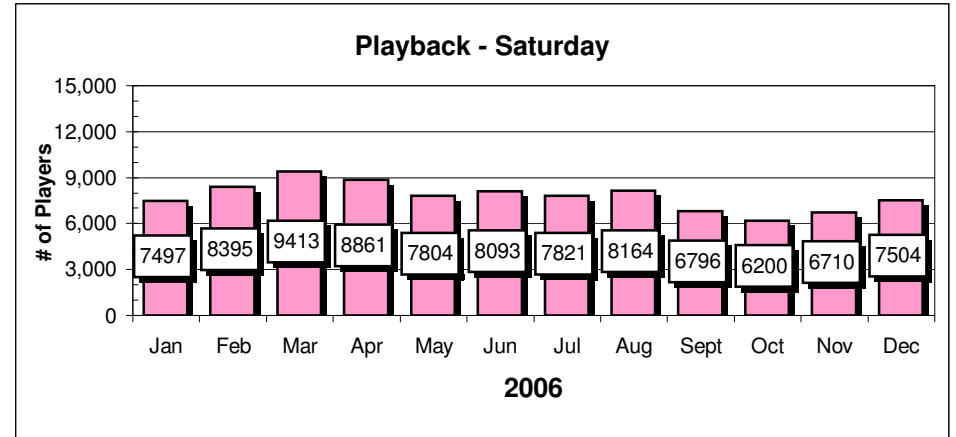

Site Reports

Player Reports

Chart data for above Charts

STC	Sites	STC	Players
Jan	1,162	Jan	4,133
Feb	1,173	Feb	4,200
Mar	1,516	Mar	5,779
Apr	1,413	Apr	5,266
May	1,478	May	5,906
Jun	1,488	Jun	6,126
Jul	1,484	Jul	5,711
Aug	1,597	Aug	6,397
Sept	1,209	Sept	4,256
Oct	1,148	Oct	3,819
Nov	1,117	Nov	3,631
Dec	1,038	Dec	3,458

S IQ	Sites	S IQ	Players
Jan	1,357	Jan	4,006
Feb	1,415	Feb	4,101
Mar	1,460	Mar	4,752
Apr	1,467	Apr	5,066
May	1,395	May	4,723
Jun	1,482	Jun	5,221
Jul	1,545	Jul	5,366
Aug	1,551	Aug	5,184
Sept	1,214	Sept	4,101
Oct	1,610	Oct	5,691
Nov	1,445	Nov	4,792
Dec	1,343	Dec	4,871

Highs & Lows data based on completed months of play

SD	Sites	SD	Players
Jan	2,033	Jan	10,153
Feb	2,078	Feb	10,181
Mar	2,086	Mar	11,653
Apr	2,084	Apr	11,553
May	2,025	May	11,107
Jun	2,068	Jun	11,654
Jul	1,964	Jul	10,152
Aug	2,202	Aug	12,133
Sept	2,082	Sept	10,465
Oct	2,034	Oct	9,888
Nov	2,039	Nov	10,053
Dec	2,118	Dec	11,560