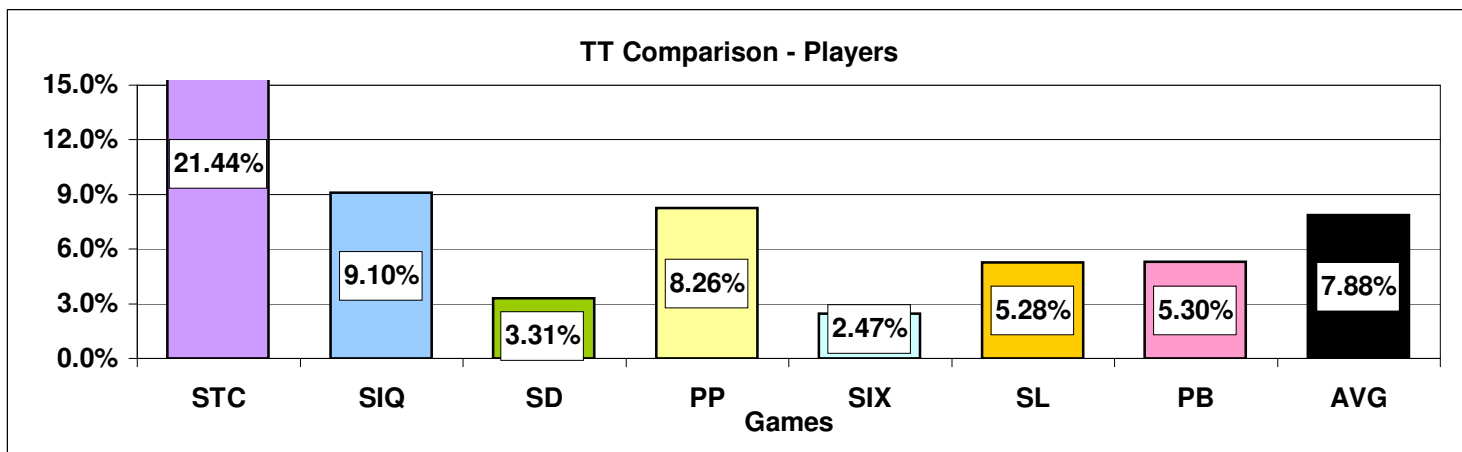

Sports IQ / QB1 9:00 PM Monday		
Date	Sites	Players
04/24/06	1490	4935
05/15/06	1430	5048
06/19/06	1522	5792
07/10/06	1551	5021
08/14/06	1607	5564
TT Avg	1520.00	5272.00
Ann Avg	1443.02	4832.23
Difference	76.98	439.77

Showdown - 8:30 PM Tuesday		
Date	Sites	Players
03/07/06	2105	11547
05/02/06	2062	11528
06/27/06	2079	12527
08/22/06	2208	12219
10/17/06	2006	9865
11/28/06	2020	9723
TT Avg	2080.00	11234.83
Ann Avg	2068.12	10874.79
Difference	11.88	360.04

Passport - 9:00 PM Wednesday		
Date	Sites	Players
03/15/06	1826	7490
05/10/06	1725	6878
07/05/06	1766	6489
08/30/06	1859	6733
10/25/06	1705	5932
TT Avg	1776.20	6704.40
Ann Avg	1703.63	6192.87
Difference	72.57	511.53

SIX - 9:00 PM Thursday		
Date	Sites	Players
03/23/06	1825	8046
05/18/06	1975	8807
07/13/06	1828	8225
10/05/06	1860	7494
11/02/06	1827	6990
TT Avg	1863.00	7912.40
Ann Avg	1848.90	7721.37
Difference	14.10	191.03

Spotlight - 9:00 PM Friday		
Date	Sites	Players
03/31/06	2113	10209
05/26/06	2006	9374
07/21/06	2095	9539
09/15/06	2089	9590
11/10/06	2134	9955
TT Avg	2087.40	9733.40
Ann Avg	2029.31	9244.90
Difference	58.09	488.50

Playback - 9:00 PM Saturday		
Date	Sites	Players
04/08/06	1995	9901
06/03/06	1845	8580
07/29/06	1908	8827
09/23/06	1702	7406
11/18/06	1526	6190
TT Avg	1795.20	8180.80
Ann Avg	1790.02	7769.38
Difference	5.18	411.42