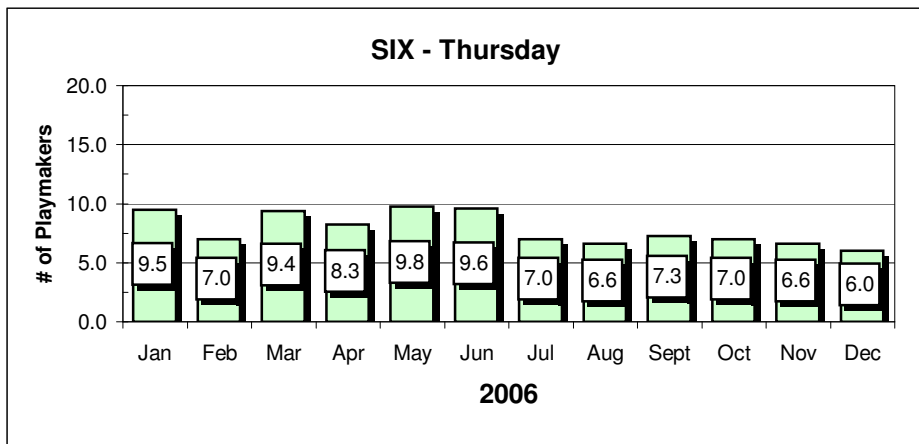

**Sports IQ - Monday**

**Showdown - Tuesday**

**Showdown - Tuesday**

**Game Reports**

**Average Revenues**

Game Reports

Average Revenues

Chart data for above Charts