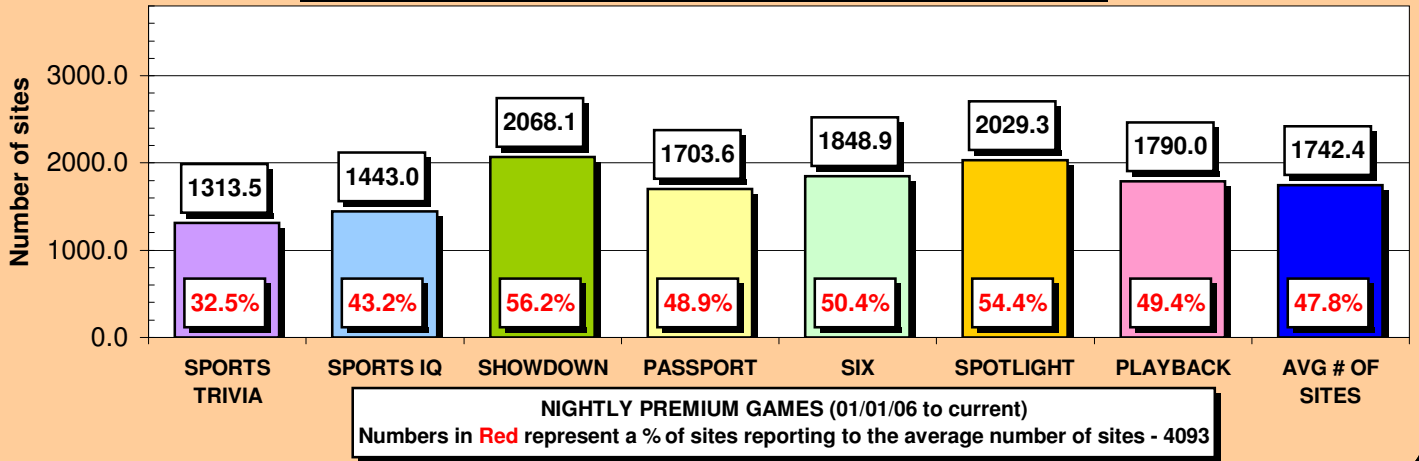

2006 Daily Premium Game Results W/Annual Averages

2006 NORTH AMERICAN DAILY BT AVG TRIVIA SITE REPORT