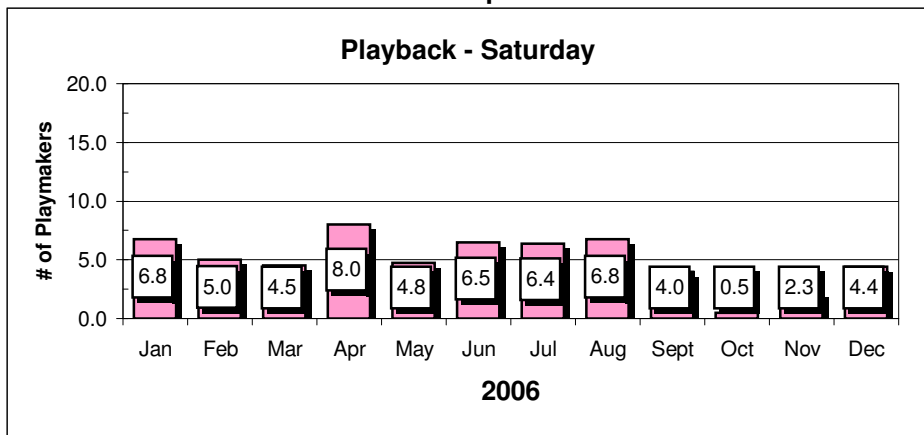

Showdown - Tuesday

Showdown - Tuesday

Game Reports

Average Revenues

Game Reports

Average Revenues

Chart data for above Charts

STC	Avg #	STC	Avg Rev
Jan	3.2	Jan	\$23.20
Feb	5.0	Feb	\$36.25
Mar	4.0	Mar	\$29.00
Apr	5.8	Apr	\$42.05
May	3.0	May	\$21.75
Jun	6.3	Jun	\$45.31
Jul	6.6	Jul	\$47.85
Aug	6.5	Aug	\$47.13
Sept	4.3	Sept	\$30.81
Oct	1.4	Oct	\$10.15
Nov		Nov	
Dec	1.8	Dec	\$13.05
High	6.6	High	\$47.85
Low		Low	
SIX	Avg #	SIX	Avg Rev
Jan	9.5	Jan	\$68.88
Feb	7.0	Feb	\$50.75
Mar	9.4	Mar	\$68.15
Apr	8.3	Apr	\$59.81
May	9.8	May	\$70.69
Jun	9.6	Jun	\$69.60
Jul	7.0	Jul	\$50.75
Aug	6.6	Aug	\$47.85
Sept	7.3	Sept	\$52.56
Oct	7.0	Oct	\$50.75
Nov	6.6	Nov	\$47.85
Dec	6.0	Dec	\$43.50
High	9.8	High	\$70.69
Low	6.0	Low	\$43.50

S IQ	Avg #	S IQ	Avg Rev
Jan	2.6	Jan	\$18.85
Feb	2.5	Feb	\$18.13
Mar	1.5	Mar	\$10.88
Apr	3.8	Apr	\$27.19
May	2.2	May	\$15.95
Jun	3.5	Jun	\$25.38
Jul	4.2	Jul	\$30.45
Aug	5.3	Aug	\$38.06
Sept	4.0	Sept	\$29.00
Oct	0.2	Oct	\$1.45
Nov	1.8	Nov	\$12.69
Dec	3.0	Dec	\$21.75
High	5.3	High	\$38.06
Low	0.2	Low	\$1.45
SL	Avg #	SL	Avg Rev
Jan	6.8	Jan	\$48.94
Feb	10.0	Feb	\$72.50
Mar	5.6	Mar	\$40.60
Apr	7.8	Apr	\$56.19
May	6.8	May	\$48.94
Jun	5.8	Jun	\$42.05
Jul	6.0	Jul	\$43.50
Aug	5.5	Aug	\$39.88
Sept	9.6	Sept	\$69.60
Oct	6.0	Oct	\$43.50
Nov	5.5	Nov	\$39.88
Dec	6.0	Dec	\$43.50
High	10.0	High	\$72.50
Low	5.5	Low	\$39.88