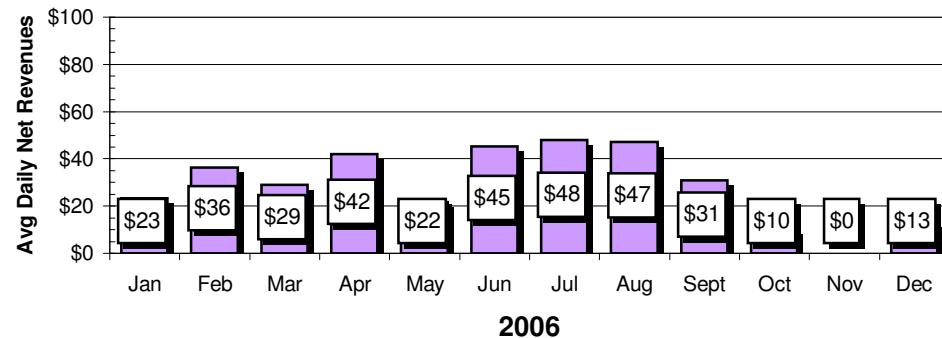

Holidays	QB1 nights	Showdown Tourney	Trivia Tour Night
----------	------------	------------------	-------------------

Game Reports

Sports TC - Sunday

Average Revenues

Sports TC - Sunday

Sports IQ - Monday

Sports IQ - Monday

Showdown - Tuesday

Showdown - Tuesday

Game Reports

Average Revenues

Game Reports

Average Revenues

Chart data for above Charts

STC	Avg #	STC	Avg Rev
Jan	3.2	Jan	\$23.20
Feb	5.0	Feb	\$36.25
Mar	4.0	Mar	\$29.00
Apr	5.8	Apr	\$42.05
May	3.0	May	\$21.75
Jun	6.3	Jun	\$45.31
Jul	6.6	Jul	\$47.85
Aug	6.5	Aug	\$47.13
Sept	4.3	Sept	\$30.81
Oct	1.4	Oct	\$10.15
Nov		Nov	
Dec	1.8	Dec	\$13.05
High	6.6	High	\$47.85
Low		Low	
SIX	Avg #	SIX	Avg Rev
Jan	9.5	Jan	\$68.88
Feb	7.0	Feb	\$50.75
Mar	9.4	Mar	\$68.15
Apr	8.3	Apr	\$59.81
May	9.8	May	\$70.69
Jun	9.6	Jun	\$69.60
Jul	7.0	Jul	\$50.75
Aug	6.6	Aug	\$47.85
Sept	7.3	Sept	\$52.56
Oct	7.0	Oct	\$50.75
Nov	6.6	Nov	\$47.85
Dec	6.0	Dec	\$43.50
High	9.8	High	\$70.69
Low	6.0	Low	\$43.50