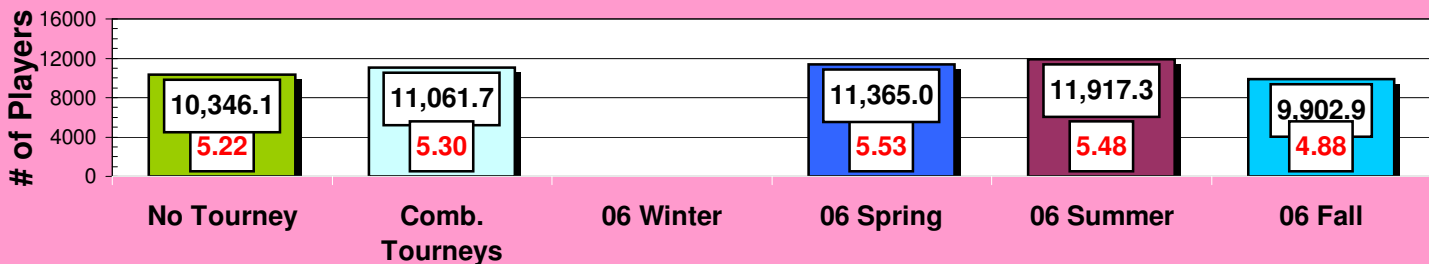

2006 Fall Tourney		
10/10/06	2,051	10,275
10/17/06	2,006	9,865
10/24/06	2,010	9,873
10/31/06	2,001	8,999
11/07/06	1,958	9,578
11/14/06	2,078	9,926
11/21/06	2,098	10,984
11/28/06	2,020	9,723
8	2,027.75	9,902.88

Chart Data for Sites

No Tourney	1982	49.3%
Comb. Tourneys	2087	51.9%
06 Winter		
06 Spring	2057	51.2%
06 Summer	2176	54.1%
06 Fall	2028	50.4%
% Diff	5.27%	5.27%

Chart Data for Players

No Tourney	10346	5.22
Comb. Tourneys	11062	5.30
06 Winter		
06 Spring	11365	5.53
06 Summer	11917	5.48
06 Fall	9903	4.88
% Diff	6.92%	1.57%

(Data in yellow cells compares numbers with Comb. Tourneys over No Tourney stats)

Showdown Site Reporting

Numbers in Red reflect % of sites (4020 Avg) reporting to the total number of sites.

Showdown Player Report