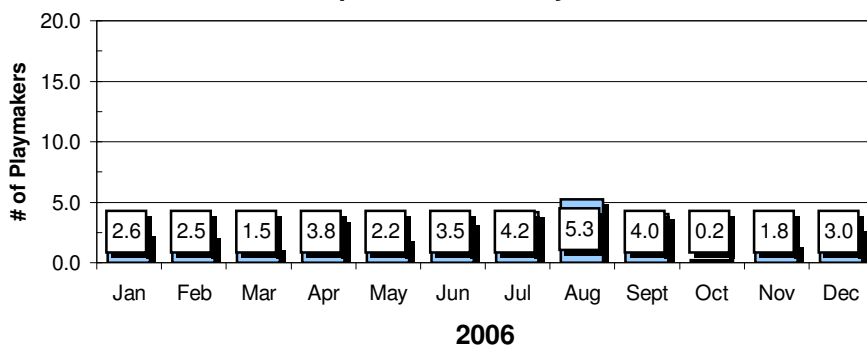

Holidays	QB1 nights	Showdown Tourney	Trivia Tour Night
----------	------------	------------------	-------------------

**Game Reports**

**Sports TC - Sunday**

**Average Revenues**

**Sports TC - Sunday**

**Sports IQ - Monday**