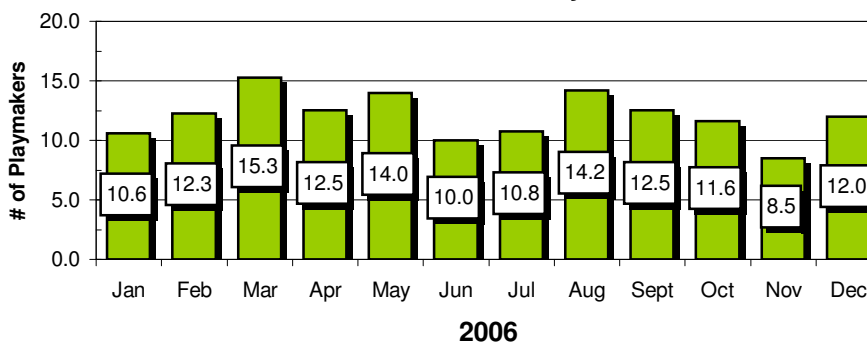

Showdown - Tuesday