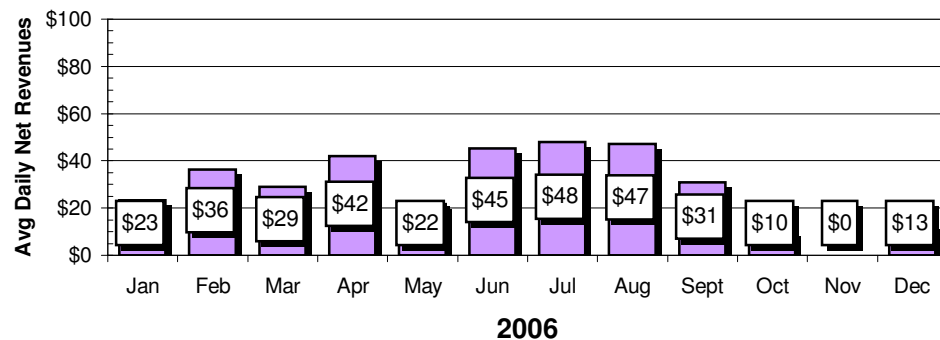

Holidays	QB1 nights	Showdown Tourney	Trivia Tour Night
----------	------------	------------------	-------------------

Holidays	QB1 nights	Showdown Tourney	Trivia Tour Night
----------	------------	------------------	-------------------

**Game Reports**

**Sports TC - Sunday**

**Average Revenues**

**Sports TC - Sunday**

**Sports IQ - Monday**