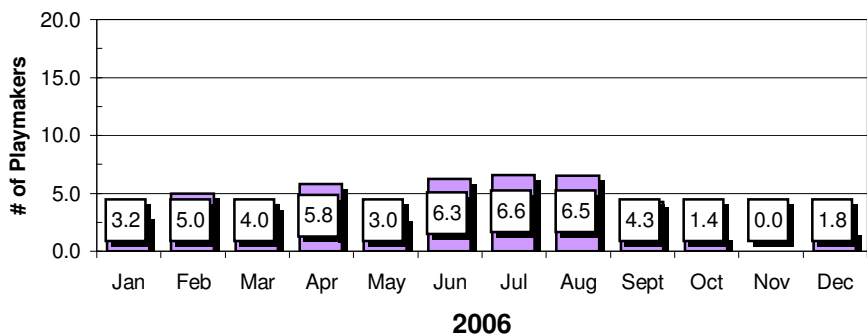

Holidays	QB1 nights	Showdown Tourney	Trivia Tour Night
----------	------------	------------------	-------------------

Game Reports

Sports TC - Sunday

Average Revenues

Sports TC - Sunday

Sports IQ - Monday

Sports IQ - Monday