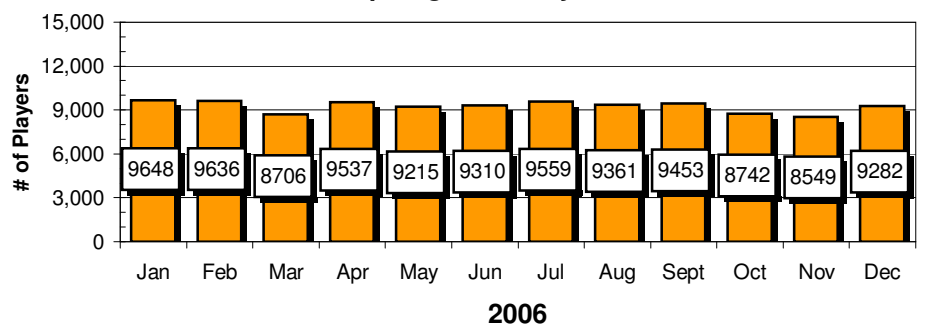

Site Reports

Player Reports

Chart data for above Charts

STC	Sites	STC	Players
Jan	1,162	Jan	4,133
Feb	1,173	Feb	4,200
Mar	1,516	Mar	5,779
Apr	1,413	Apr	5,266
May	1,478	May	5,906
Jun	1,488	Jun	6,126
Jul	1,484	Jul	5,711
Aug	1,597	Aug	6,397
Sept	1,209	Sept	4,256
Oct	1,148	Oct	3,819
Nov	1,117	Nov	3,631
Dec	1,038	Dec	3,458

S IQ	Sites	S IQ	Players
Jan	1,357	Jan	4,006
Feb	1,415	Feb	4,101
Mar	1,460	Mar	4,752
Apr	1,467	Apr	5,066
May	1,395	May	4,723
Jun	1,482	Jun	5,221
Jul	1,545	Jul	5,366
Aug	1,551	Aug	5,184
Sept	1,214	Sept	4,101
Oct	1,610	Oct	5,691
Nov	1,445	Nov	4,792
Dec	1,343	Dec	4,871