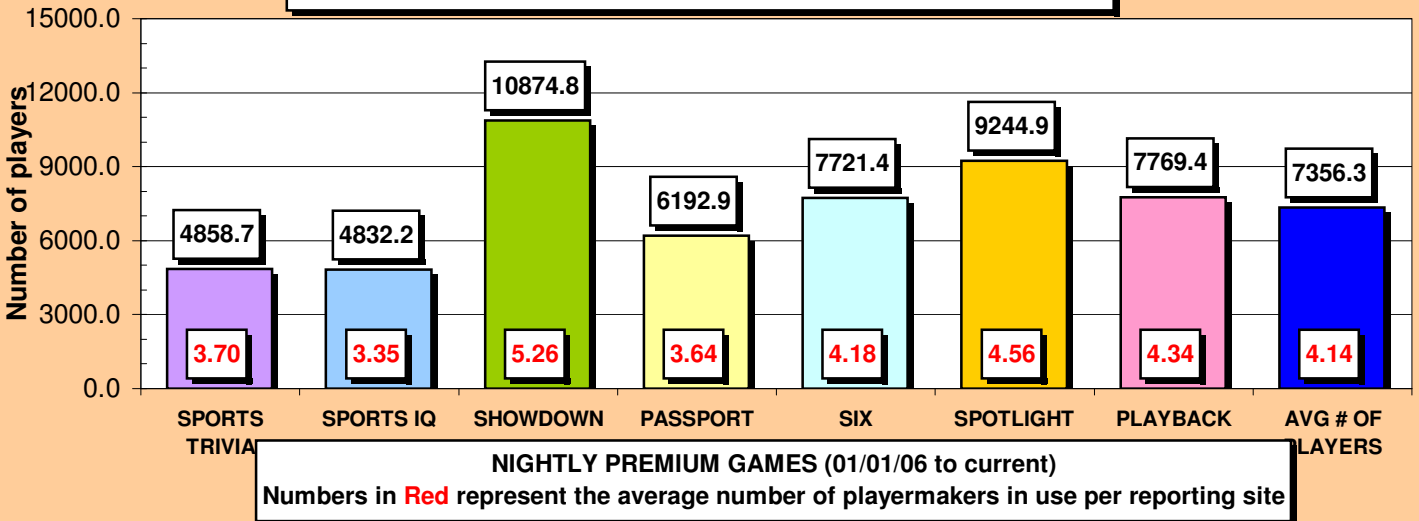

2006 NORTH AMERICAN BT AVG TRIVIA PLAYMAKER REPORT