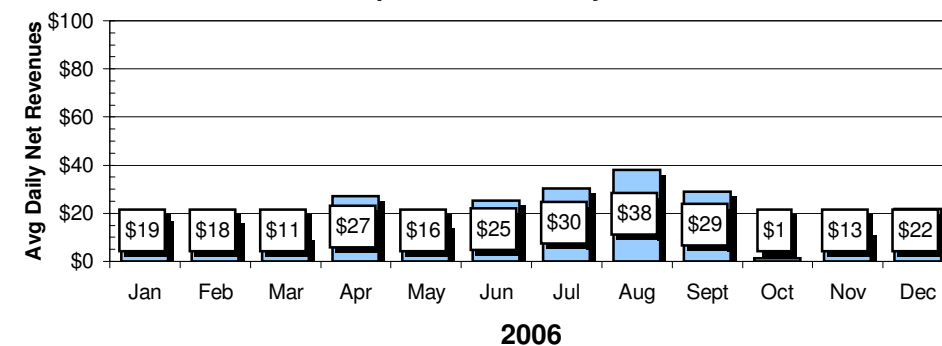

Holidays	QB1 nights	Showdown Tourney	Trivia Tour Night
----------	------------	------------------	-------------------

Game Reports

Sports TC - Sunday

Average Revenues

Sports TC - Sunday

Sports IQ - Monday

Sports IQ - Monday

Showdown - Tuesday

Showdown - Tuesday

Game Reports

Average Revenues

Game Reports

Average Revenues

Chart data for above Charts

STC	Avg #	STC	Avg Rev
Jan	3.2	Jan	\$23.20
Feb	5.0	Feb	\$36.25
Mar	4.0	Mar	\$29.00
Apr	5.8	Apr	\$42.05
May	3.0	May	\$21.75
Jun	6.3	Jun	\$45.31
Jul	6.6	Jul	\$47.85
Aug	6.5	Aug	\$47.13
Sept	4.3	Sept	\$30.81
Oct	1.4	Oct	\$10.15
Nov		Nov	
Dec	1.8	Dec	\$13.05
High	6.6	High	\$47.85
Low		Low	
SIX	Avg #	SIX	Avg Rev
Jan	9.5	Jan	\$68.88
Feb	7.0	Feb	\$50.75
Mar	9.4	Mar	\$68.15
Apr	8.3	Apr	\$59.81
May	9.8	May	\$70.69
Jun	9.6	Jun	\$69.60
Jul	7.0	Jul	\$50.75
Aug	6.6	Aug	\$47.85
Sept	7.3	Sept	\$52.56
Oct	7.0	Oct	\$50.75
Nov	6.6	Nov	\$47.85
Dec	6.0	Dec	\$43.50
High	9.8	High	\$70.69
Low	6.0	Low	\$43.50