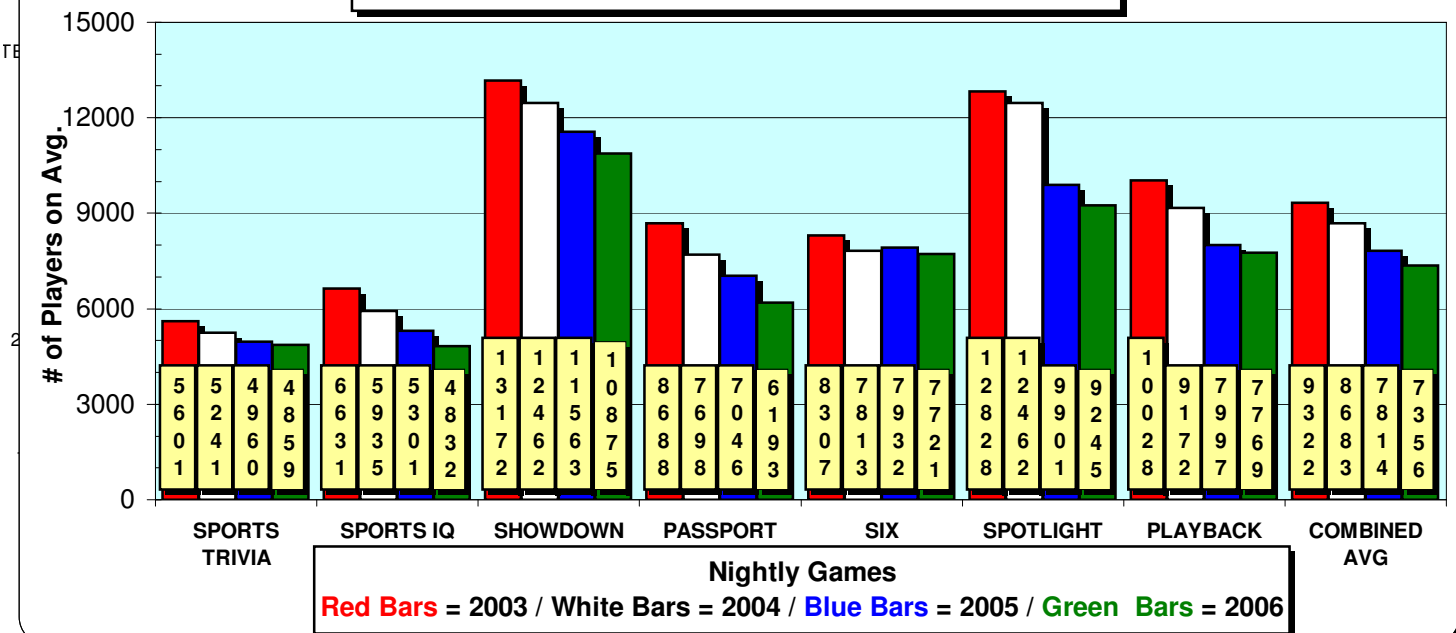

Annual Average Playmaker Trivia Usage per night