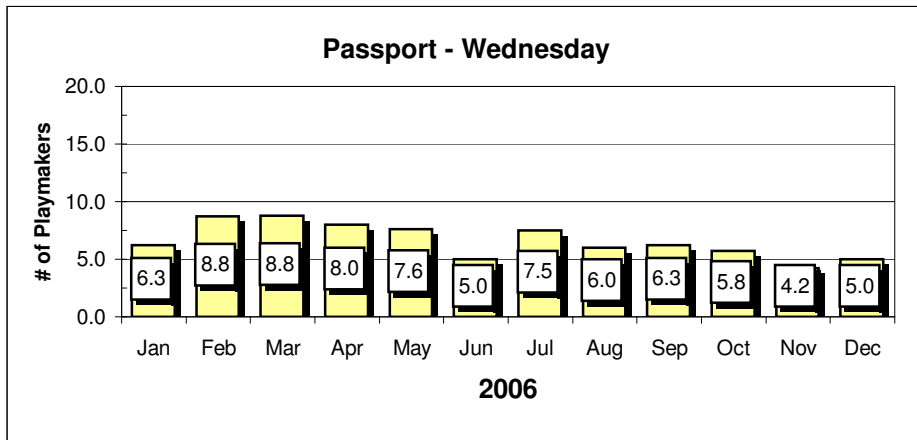

Showdown - Tuesday

Showdown - Tuesday

Game Reports

Average Revenues

Game Reports

Average Revenues

Chart data for above Charts

STC	Avg #	STC	Avg Rev
Jan	3.2	Jan	\$23.20
Feb	5.0	Feb	\$36.25
Mar	4.0	Mar	\$29.00
Apr	5.8	Apr	\$42.05
May	3.0	May	\$21.75
Jun	6.3	Jun	\$45.31
Jul	6.6	Jul	\$47.85
Aug	6.5	Aug	\$47.13
Sept	4.3	Sept	\$30.81
Oct	1.4	Oct	\$10.15
Nov		Nov	
Dec	1.8	Dec	\$13.05
High	6.6	High	\$47.85
Low		Low	
SIX	Avg #	SIX	Avg Rev
Jan	9.5	Jan	\$68.88
Feb	7.0	Feb	\$50.75
Mar	9.4	Mar	\$68.15
Apr	8.3	Apr	\$59.81
May	9.8	May	\$70.69
Jun	9.6	Jun	\$69.60
Jul	7.0	Jul	\$50.75
Aug	6.6	Aug	\$47.85
Sept	7.3	Sept	\$52.56
Oct	7.0	Oct	\$50.75
Nov	6.6	Nov	\$47.85
Dec	6.0	Dec	\$43.50
High	9.8	High	\$70.69
Low	6.0	Low	\$43.50