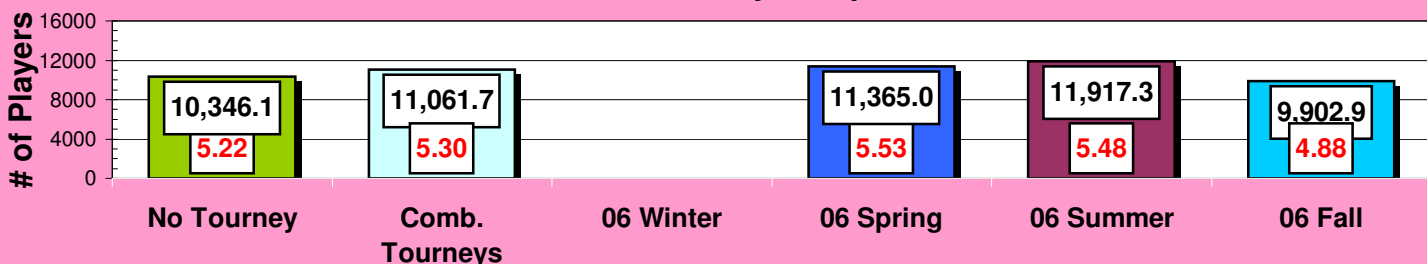

2006 Fall Tourney		
10/10/06	2,051	10,275
10/17/06	2,006	9,865
10/24/06	2,010	9,873
10/31/06	2,001	8,999
11/07/06	1,958	9,578
11/14/06	2,078	9,926
11/21/06	2,098	10,984
11/28/06	2,020	9,723
8	2,027.75	9,902.88

Chart Data for Sites

No Tourney	1982	49.3%
Comb. Tourneys	2087	51.9%
06 Winter		
06 Spring	2057	51.2%
06 Summer	2176	54.1%
06 Fall	2028	50.4%
% Diff	5.27%	5.27%

Chart Data for Players

No Tourney	10346	5.22
Comb. Tourneys	11062	5.30
06 Winter		
06 Spring	11365	5.53
06 Summer	11917	5.48
06 Fall	9903	4.88
% Diff	6.92%	1.57%

(Data in yellow cells compares numbers with Comb. Tourneys over No Tourney stats)

Showdown Site Reporting

Numbers in Red reflect % of sites (4020 Avg) reporting to the total number of sites.

Showdown Player Report