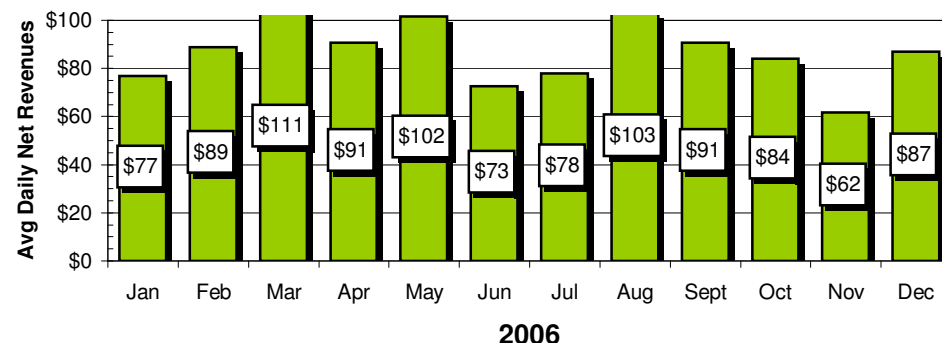

Holidays	QB1 nights	Showdown Tourney	Trivia Tour Night
----------	------------	------------------	-------------------

Game Reports

Sports TC - Sunday

Average Revenues

Sports TC - Sunday

Sports IQ - Monday

Sports IQ - Monday

Showdown - Tuesday

Showdown - Tuesday

Game Reports

Average Revenues

Game Reports

Average Revenues

Chart data for above Charts

STC	Avg #	STC	Avg Rev
Jan	3.2	Jan	\$23.20
Feb	5.0	Feb	\$36.25
Mar	4.0	Mar	\$29.00
Apr	5.8	Apr	\$42.05
May	3.0	May	\$21.75
Jun	6.3	Jun	\$45.31
Jul	6.6	Jul	\$47.85
Aug	6.5	Aug	\$47.13
Sept	4.3	Sept	\$30.81
Oct	1.4	Oct	\$10.15
Nov		Nov	
Dec	1.8	Dec	\$13.05
High	6.6	High	\$47.85
Low		Low	
SIX	Avg #	SIX	Avg Rev
Jan	9.5	Jan	\$68.88
Feb	7.0	Feb	\$50.75
Mar	9.4	Mar	\$68.15
Apr	8.3	Apr	\$59.81
May	9.8	May	\$70.69
Jun	9.6	Jun	\$69.60
Jul	7.0	Jul	\$50.75
Aug	6.6	Aug	\$47.85
Sept	7.3	Sept	\$52.56
Oct	7.0	Oct	\$50.75
Nov	6.6	Nov	\$47.85
Dec	6.0	Dec	\$43.50
High	9.8	High	\$70.69
Low	6.0	Low	\$43.50

S IQ	Avg #	S IQ	Avg Rev
Jan	2.6	Jan	\$18.85
Feb	2.5	Feb	\$18.13
Mar	1.5	Mar	\$10.88
Apr	3.8	Apr	\$27.19
May	2.2	May	\$15.95
Jun	3.5	Jun	\$25.38
Jul	4.2	Jul	\$30.45
Aug	5.3	Aug	\$38.06
Sept	4.0	Sept	\$29.00
Oct	0.2	Oct	\$1.45
Nov	1.8	Nov	\$12.69
Dec	3.0	Dec	\$21.75
High	5.3	High	\$38.06
Low	0.2	Low	\$1.45
SL	Avg #	SL	Avg Rev
Jan	6.8	Jan	\$48.94
Feb	10.0	Feb	\$72.50
Mar	5.6	Mar	\$40.60
Apr	7.8	Apr	\$56.19
May	6.8	May	\$48.94
Jun	5.8	Jun	\$42.05
Jul	6.0	Jul	\$43.50
Aug	5.5	Aug	\$39.88
Sept	9.6	Sept	\$69.60
Oct	6.0	Oct	\$43.50
Nov	5.5	Nov	\$39.88
Dec	6.0	Dec	\$43.50
High	10.0	High	\$72.50
Low	5.5	Low	\$39.88