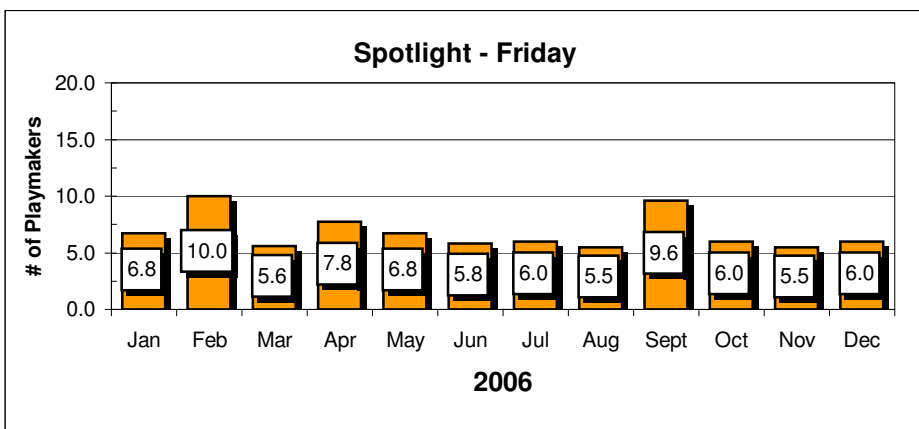

Holidays	QB1 nights	Showdown Tourney	Trivia Tour Night
----------	------------	------------------	-------------------

**Game Reports**

**Sports TC - Sunday**

**Average Revenues**

**Sports TC - Sunday**

**Sports IQ - Monday**

**Sports IQ - Monday**

**Showdown - Tuesday**

**Showdown - Tuesday**

**Game Reports**

**Average Revenues**

Game Reports

Average Revenues

Chart data for above Charts