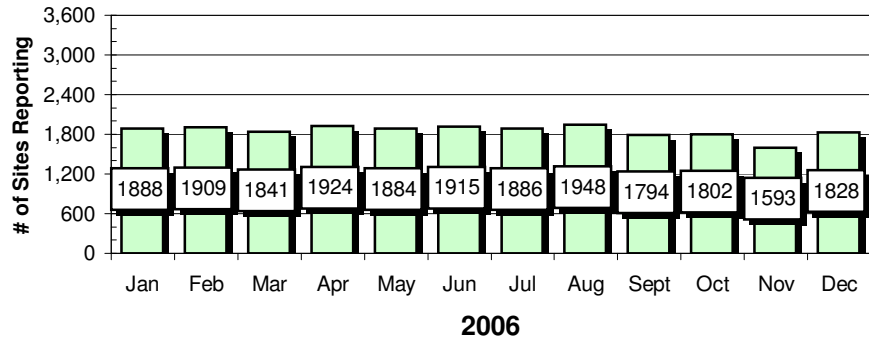

SIX - Thursday