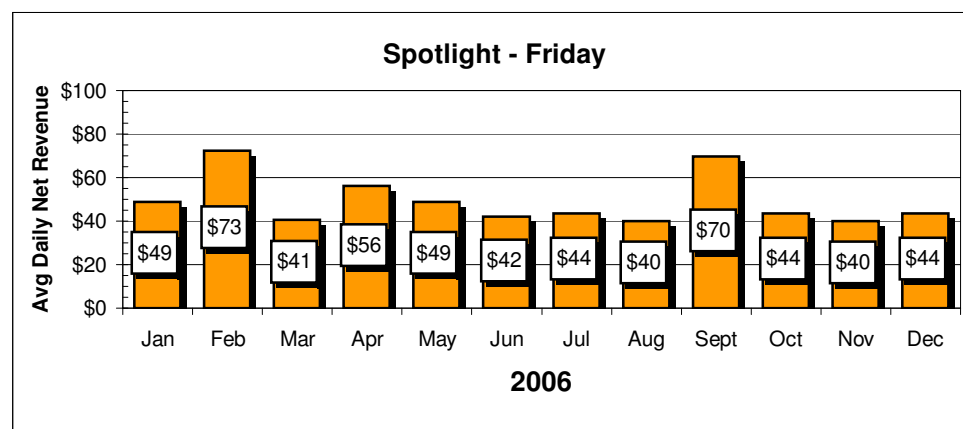

Holidays	QB1 nights	Showdown Tourney	Trivia Tour Night
----------	------------	------------------	-------------------

**Game Reports**

**Sports TC - Sunday**

**Average Revenues**

**Sports TC - Sunday**

**Sports IQ - Monday**

**Sports IQ - Monday**

**Showdown - Tuesday**

**Showdown - Tuesday**

**Game Reports**

**Average Revenues**

Game Reports

Average Revenues

Chart data for above Charts

STC	Avg #	STC	Avg Rev
Jan	3.2	Jan	\$23.20
Feb	5.0	Feb	\$36.25
Mar	4.0	Mar	\$29.00
Apr	5.8	Apr	\$42.05
May	3.0	May	\$21.75
Jun	6.3	Jun	\$45.31
Jul	6.6	Jul	\$47.85
Aug	6.5	Aug	\$47.13
Sept	4.3	Sept	\$30.81
Oct	1.4	Oct	\$10.15
Nov		Nov	
Dec	1.8	Dec	\$13.05
High	6.6	High	\$47.85
Low		Low	
SIX	Avg #	SIX	Avg Rev
Jan	9.5	Jan	\$68.88
Feb	7.0	Feb	\$50.75
Mar	9.4	Mar	\$68.15
Apr	8.3	Apr	\$59.81
May	9.8	May	\$70.69
Jun	9.6	Jun	\$69.60
Jul	7.0	Jul	\$50.75
Aug	6.6	Aug	\$47.85
Sept	7.3	Sept	\$52.56
Oct	7.0	Oct	\$50.75
Nov	6.6	Nov	\$47.85
Dec	6.0	Dec	\$43.50
High	9.8	High	\$70.69
Low	6.0	Low	\$43.50