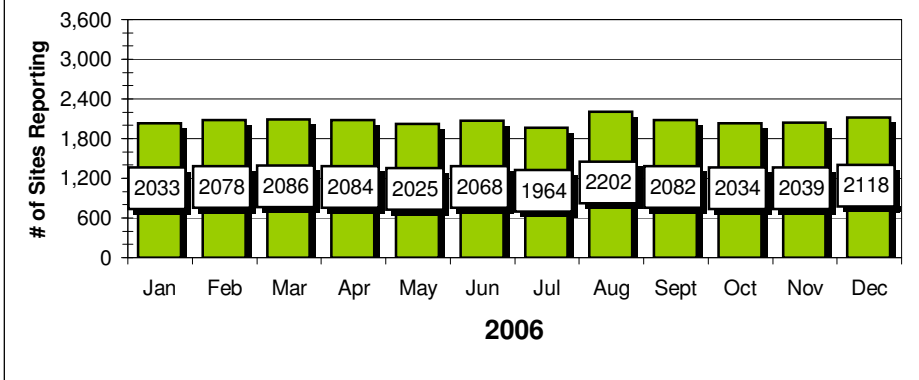

Site Reports

Player Reports

Sports TC - Sunday

Sports TC - Sunday

Sports IQ - Monday

Sports IQ - Monday

Showdown - Tuesday

Showdown - Tuesday

Site Reports

Player Reports

Chart data for above Charts

STC	Sites	STC	Players
Jan	1,162	Jan	4,133
Feb	1,173	Feb	4,200
Mar	1,516	Mar	5,779
Apr	1,413	Apr	5,266
May	1,478	May	5,906
Jun	1,488	Jun	6,126
Jul	1,484	Jul	5,711
Aug	1,597	Aug	6,397
Sept	1,209	Sept	4,256
Oct	1,148	Oct	3,819
Nov	1,117	Nov	3,631
Dec	1,038	Dec	3,458