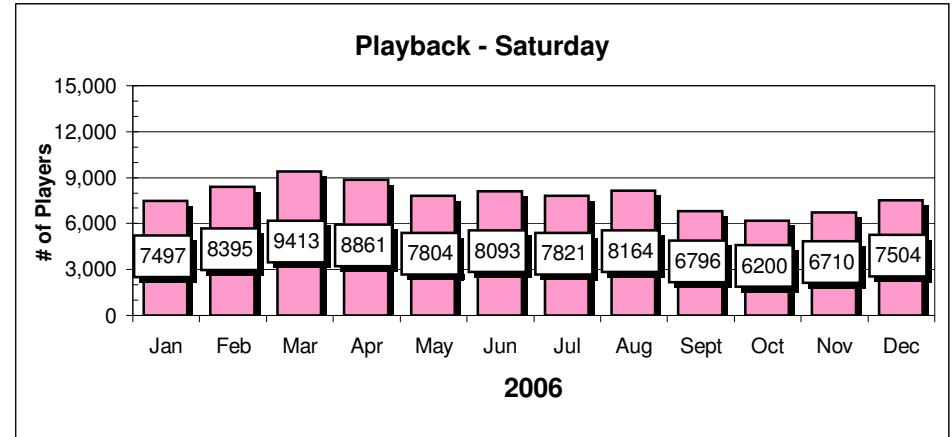

Site Reports

Player Reports

Chart data for above Charts

STC	Sites	STC	Players
Jan	1,162	Jan	4,133
Feb	1,173	Feb	4,200
Mar	1,516	Mar	5,779
Apr	1,413	Apr	5,266
May	1,478	May	5,906
Jun	1,488	Jun	6,126
Jul	1,484	Jul	5,711
Aug	1,597	Aug	6,397
Sept	1,209	Sept	4,256
Oct	1,148	Oct	3,819
Nov	1,117	Nov	3,631
Dec	1,038	Dec	3,458

S IQ	Sites	S IQ	Players
Jan	1,357	Jan	4,006
Feb	1,415	Feb	4,101
Mar	1,460	Mar	4,752
Apr	1,467	Apr	5,066
May	1,395	May	4,723
Jun	1,482	Jun	5,221
Jul	1,545	Jul	5,366
Aug	1,551	Aug	5,184
Sept	1,214	Sept	4,101
Oct	1,610	Oct	5,691
Nov	1,445	Nov	4,792
Dec	1,343	Dec	4,871

Highs & Lows data based on completed months of play

SD	Sites	SD	Players
Jan	2,033	Jan	10,153
Feb	2,078	Feb	10,181
Mar	2,086	Mar	11,653
Apr	2,084	Apr	11,553
May	2,025	May	11,107
Jun	2,068	Jun	11,654
Jul	1,964	Jul	10,152
Aug	2,202	Aug	12,133
Sept	2,082	Sept	10,465
Oct	2,034	Oct	9,888
Nov	2,039	Nov	10,053
Dec	2,118	Dec	11,560