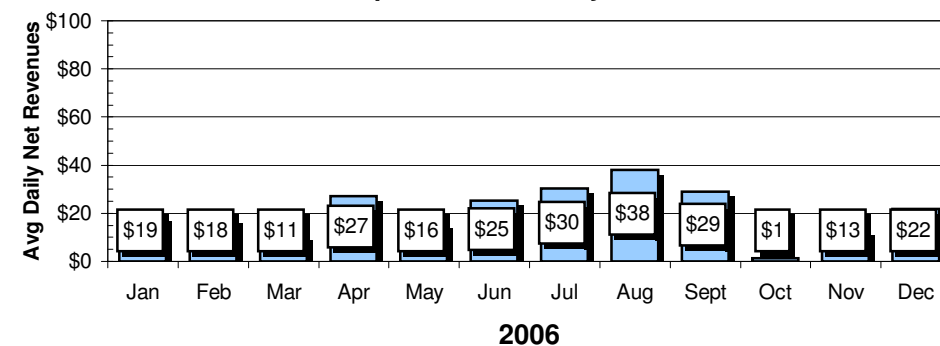

Sports IQ - Monday