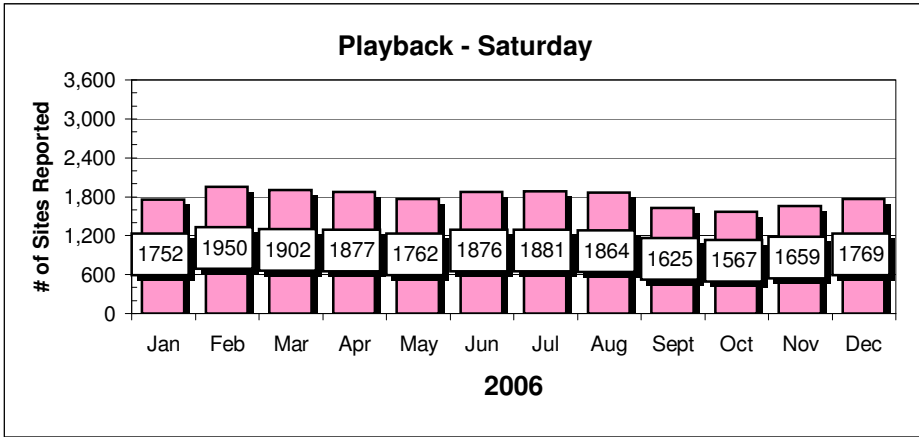

Site Reports

Player Reports

Chart data for above Charts

STC	Sites	STC	Players
Jan	1,162	Jan	4,133
Feb	1,173	Feb	4,200
Mar	1,516	Mar	5,779
Apr	1,413	Apr	5,266
May	1,478	May	5,906
Jun	1,488	Jun	6,126
Jul	1,484	Jul	5,711
Aug	1,597	Aug	6,397
Sept	1,209	Sept	4,256
Oct	1,148	Oct	3,819
Nov	1,117	Nov	3,631
Dec	1,038	Dec	3,458

S IQ	Sites	S IQ	Players
Jan	1,357	Jan	4,006
Feb	1,415	Feb	4,101
Mar	1,460	Mar	4,752
Apr	1,467	Apr	5,066
May	1,395	May	4,723
Jun	1,482	Jun	5,221
Jul	1,545	Jul	5,366
Aug	1,551	Aug	5,184
Sept	1,214	Sept	4,101
Oct	1,610	Oct	5,691
Nov	1,445	Nov	4,792
Dec	1,343	Dec	4,871

Highs & Lows data based on completed months of play

SD	Sites	SD	Players
Jan	2,033	Jan	10,153
Feb	2,078	Feb	10,181
Mar	2,086	Mar	11,653
Apr	2,084	Apr	11,553
May	2,025	May	11,107
Jun	2,068	Jun	11,654
Jul	1,964	Jul	10,152
Aug	2,202	Aug	12,133
Sept	2,082	Sept	10,465
Oct	2,034	Oct	9,888
Nov	2,039	Nov	10,053
Dec	2,118	Dec	11,560