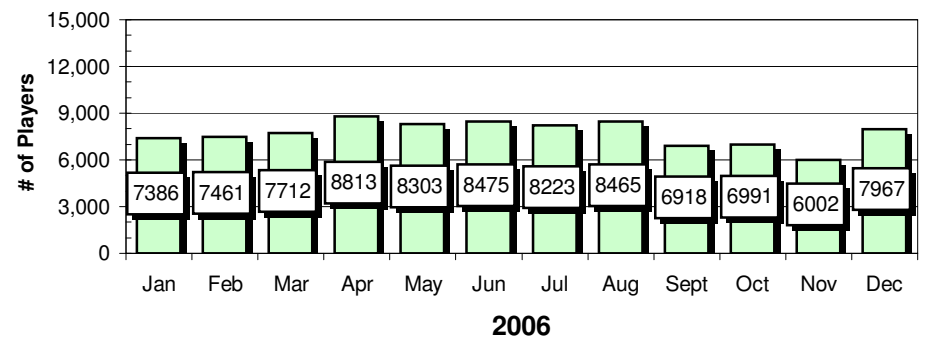

SIX - Thursday