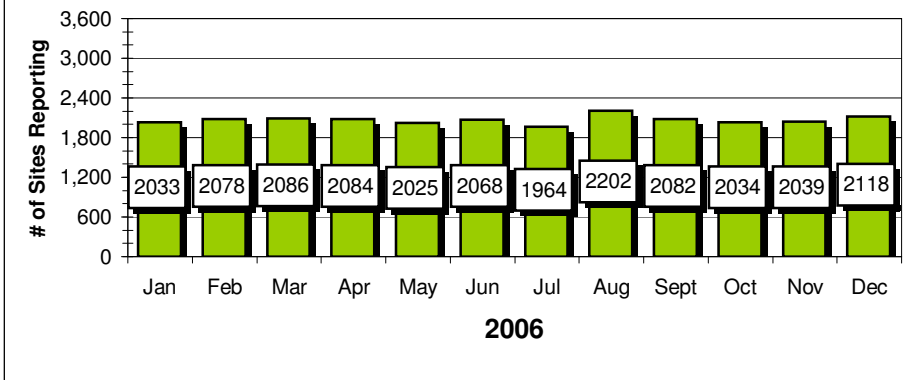

Site Reports

Player Reports

Sports TC - Sunday

Sports TC - Sunday

Sports IQ - Monday

Sports IQ - Monday

Showdown - Tuesday

Showdown - Tuesday