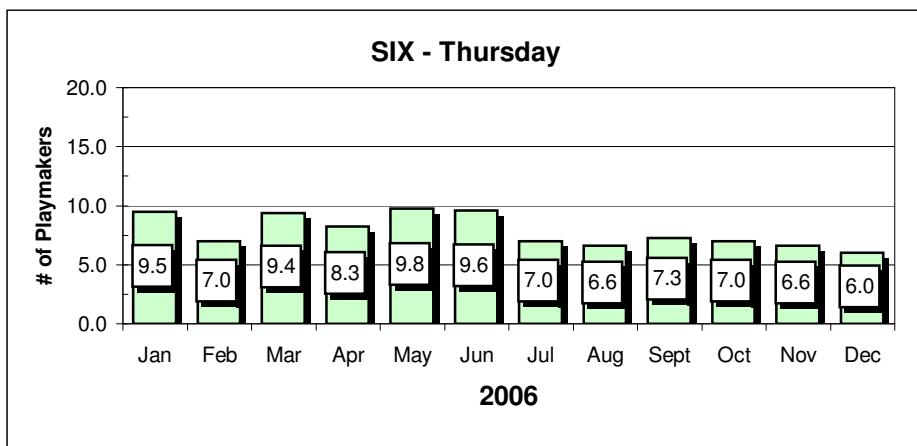

Showdown - Tuesday

Showdown - Tuesday

Game Reports

Average Revenues

Game Reports

Average Revenues

Chart data for above Charts

STC	Avg #	STC	Avg Rev
Jan	3.2	Jan	\$23.20
Feb	5.0	Feb	\$36.25
Mar	4.0	Mar	\$29.00
Apr	5.8	Apr	\$42.05
May	3.0	May	\$21.75
Jun	6.3	Jun	\$45.31
Jul	6.6	Jul	\$47.85
Aug	6.5	Aug	\$47.13
Sept	4.3	Sept	\$30.81
Oct	1.4	Oct	\$10.15
Nov		Nov	
Dec	1.8	Dec	\$13.05
High	6.6	High	\$47.85
Low		Low	
SIX	Avg #	SIX	Avg Rev
Jan	9.5	Jan	\$68.88
Feb	7.0	Feb	\$50.75
Mar	9.4	Mar	\$68.15
Apr	8.3	Apr	\$59.81
May	9.8	May	\$70.69
Jun	9.6	Jun	\$69.60
Jul	7.0	Jul	\$50.75
Aug	6.6	Aug	\$47.85
Sept	7.3	Sept	\$52.56
Oct	7.0	Oct	\$50.75
Nov	6.6	Nov	\$47.85
Dec	6.0	Dec	\$43.50
High	9.8	High	\$70.69
Low	6.0	Low	\$43.50

S IQ	Avg #	S IQ	Avg Rev
Jan	2.6	Jan	\$18.85
Feb	2.5	Feb	\$18.13
Mar	1.5	Mar	\$10.88
Apr	3.8	Apr	\$27.19
May	2.2	May	\$15.95
Jun	3.5	Jun	\$25.38
Jul	4.2	Jul	\$30.45
Aug	5.3	Aug	\$38.06
Sept	4.0	Sept	\$29.00
Oct	0.2	Oct	\$1.45
Nov	1.8	Nov	\$12.69
Dec	3.0	Dec	\$21.75
High	5.3	High	\$38.06
Low	0.2	Low	\$1.45
SL	Avg #	SL	Avg Rev
Jan	6.8	Jan	\$48.94
Feb	10.0	Feb	\$72.50
Mar	5.6	Mar	\$40.60
Apr	7.8	Apr	\$56.19
May	6.8	May	\$48.94
Jun	5.8	Jun	\$42.05
Jul	6.0	Jul	\$43.50
Aug	5.5	Aug	\$39.88
Sept	9.6	Sept	\$69.60
Oct	6.0	Oct	\$43.50
Nov	5.5	Nov	\$39.88
Dec	6.0	Dec	\$43.50
High	10.0	High	\$72.50
Low	5.5	Low	\$39.88