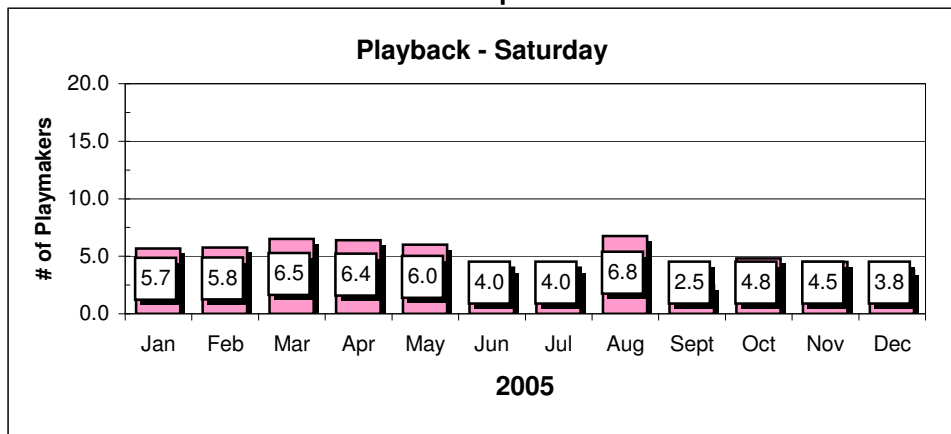

Chart data for above Charts

Game Reports