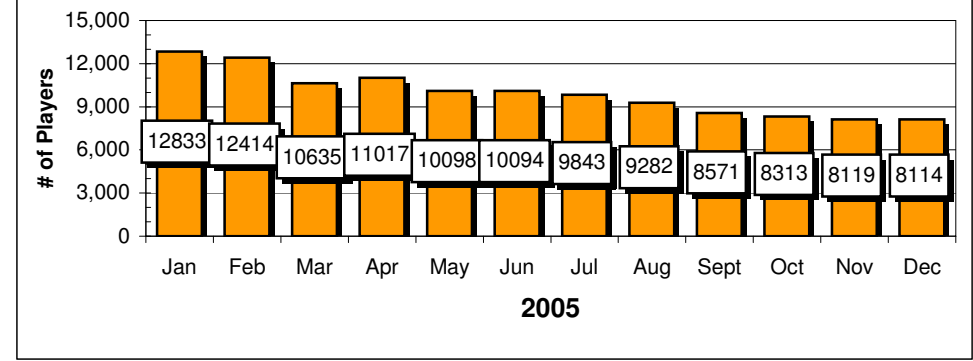

Site Reports

Playback - Saturday

Player Reports

Playback - Saturday

Chart data for above Charts

STC	Sites	STC	Players	S IQ	Sites	S IQ	Players	SD	Sites	SD	Players	PP	Sites	PP	Players
Jan	1292	Jan	5231	Jan	1604	Jan	5,500	Jan	2164	Jan	12296	Jan	1904	Jan	7296
Feb	1376	Feb	5834	Feb	1703	Feb	5,783	Feb	2262	Feb	13072	Feb	1943	Feb	7429
Mar	1524	Mar	6029	Mar	1684	Mar	5,928	Mar	2271	Mar	13070	Mar	1978	Mar	7884
Apr	1535	Apr	5930	Apr	1346	Apr	4,772	Apr	2170	Apr	12423	Apr	1847	Apr	7318
May	1574	May	6268	May	1621	May	5,680	May	2119	May	11583	May	1903	May	7503
Jun	1479	Jun	5739	Jun	1614	Jun	5,729	Jun	2175	Jun	12255	Jun	1959	Jun	7778
Jul	1567	Jul	6199	Jul	1472	Jul	5,075	Jul	2180	Jul	12018	Jul	1912	Jul	7664
Aug	1512	Aug	5800	Aug	1448	Aug	4,964	Aug	2138	Aug	11704	Aug	1858	Aug	7307
Sept	1105	Sept	3622	Sept	1401	Sept	5,001	Sept	2048	Sept	10358	Sep	1668	Sep	5748
Oct	1025	Oct	3061	Oct	1440	Oct	5,057	Oct	2009	Oct	10087	Oct	1667	Oct	5771
Nov	1005	Nov	3091	Nov	1411	Nov	5,111	Nov	2021	Nov	9849	Nov	1752	Nov	6162
Dec	866	Dec	2750	Dec	1446	Dec	5,226	Dec	1962	Dec	10051	Dec	1744	Dec	6455
SIX	Sites	SIX	Players	SL	Sites	SL	Players	PB	Sites	PB	Players				
Jan	1936	Jan	8719	Jan	2344	Jan	12,833	Jan	1842	Jan	8933				
Feb	1956	Feb	8837	Feb	2324	Feb	12,414	Feb	2206	Feb	11352				
Mar	1933	Mar	9048	Mar	2167	Mar	10,635	Mar	2134	Mar	10408				
Apr	1820	Apr	7779	Apr	2124	Apr	11,017	Apr	1926	Apr	9136				
May	1924	May	8489	May	2073	May	10,098	May	1920	May	8596				
Jun	1949	Jun	8836	Jun	2084	Jun	10,094	Jun	1923	Jun	8203				
Jul	1970	Jul	8797	Jul	2058	Jul	9,843	Jul	1925	Jul	8222				
Aug	1892	Aug	8155	Aug	1983	Aug	9,282	Aug	1856	Aug	7920				
Sept	1692	Sept	6540	Sept	1922	Sept	8,571	Sept	1562	Sept	6049				
Oct	1767	Oct	6868	Oct	1955	Oct	8,313	Oct	1575	Oct	6070				
Nov	1503	Nov	5728	Nov	1930	Nov	8,119	Nov	1557	Nov	6434				
Dec	1839	Dec	7368	Dec	1901	Dec	8,114	Dec	1388	Dec	5237				