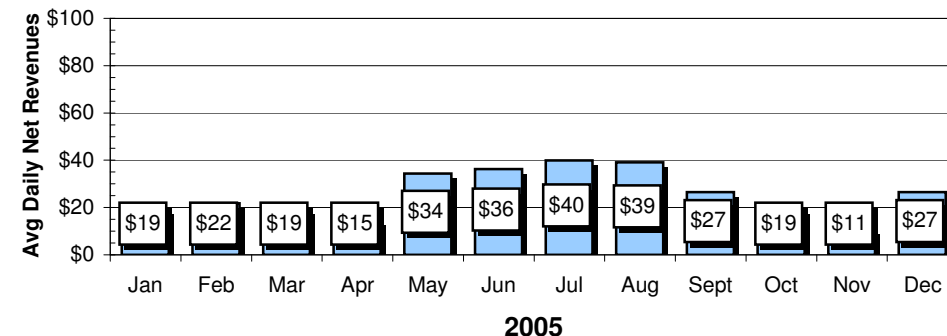

Sports IQ - Monday