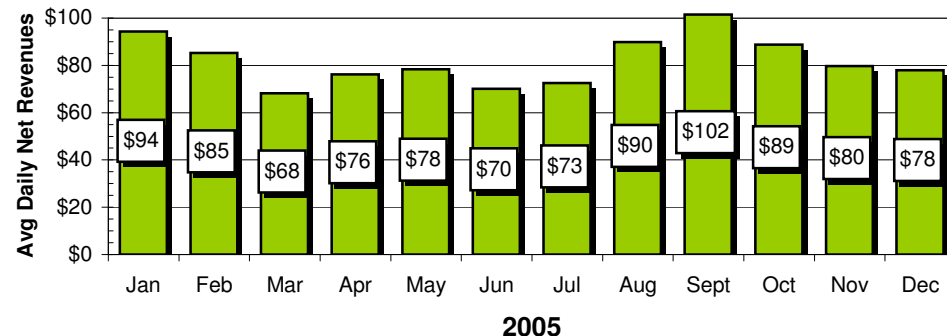

Showdown - Tuesday