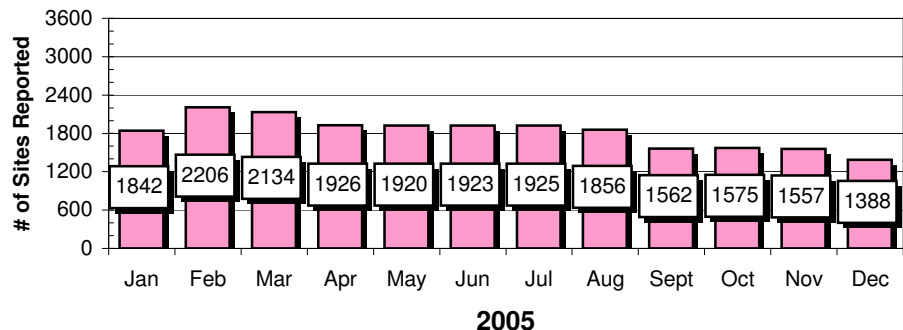

SIX - Thursday

Spotlight - Friday

Spotlight - Friday

Site Reports

Playback - Saturday

Player Reports

Playback - Saturday

Chart data for above Charts