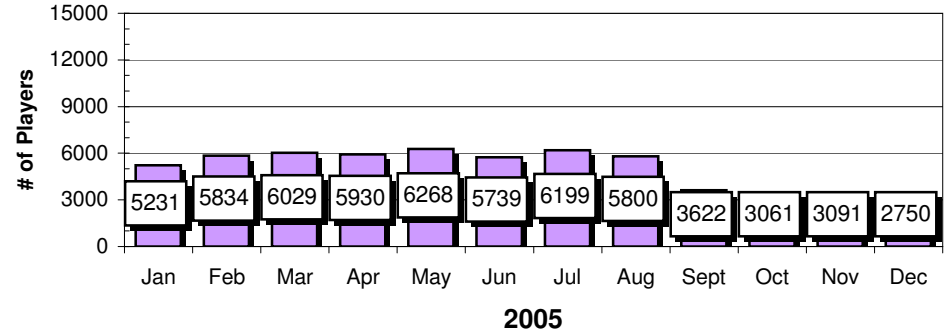

Holidays	NFL QB1 nights	Showdown Tourney	Unusual Reported #'s
----------	----------------	------------------	----------------------

Site Reports

Sports TC - Sunday

Player Reports

Sports TC - Sunday

Sports IQ - Monday