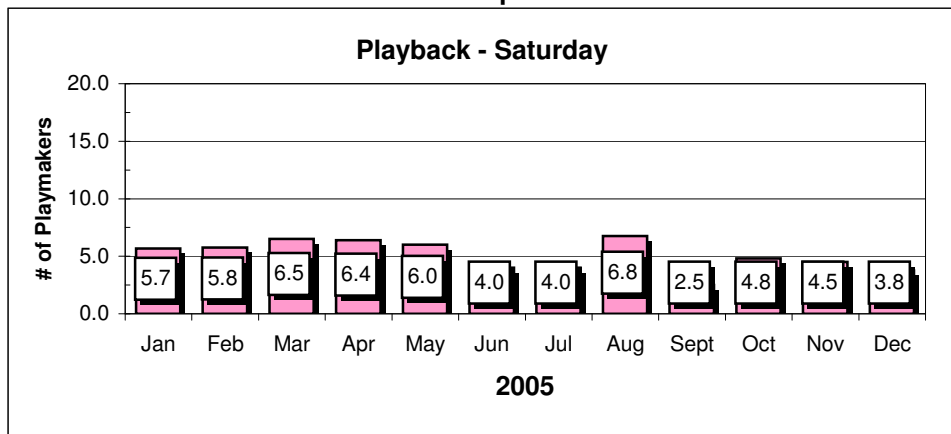

SIX - Thursday

Spotlight - Friday

Spotlight - Friday

Game Reports

Average Revenues

Chart data for above Charts

STC	Players	STC	Revenue	S IQ	Players	S IQ	Revenue	SD	Players	SD	Revenue	PP	Players	PP	Revenue
Jan	4.3	Jan	\$31.42	Jan	2.7	Jan	\$19.33	Jan	13.0	Jan	\$94.25	Jan	6.0	Jan	\$43.50
Feb	4.5	Feb	\$32.63	Feb	3.0	Feb	\$21.75	Feb	11.8	Feb	\$85.19	Feb	8.3	Feb	\$59.81
Mar	5.0	Mar	\$36.25	Mar	2.7	Mar	\$19.33	Mar	9.4	Mar	\$68.15	Mar	6.4	Mar	\$46.40
Apr	4.0	Apr	\$29.00	Apr	2.0	Apr	\$14.50	Apr	10.5	Apr	\$76.13	Apr	5.3	Apr	\$38.06
May	3.0	May	\$21.75	May	4.8	May	\$34.44	May	10.8	May	\$78.30	May	7.0	May	\$50.75
Jun	3.5	Jun	\$25.38	Jun	5.0	Jun	\$36.25	Jun	9.7	Jun	\$70.08	Jun	8.0	Jun	\$58.00
Jul	5.7	Jul	\$41.08	Jul	5.5	Jul	\$39.88	Jul	10.0	Jul	\$72.50	Jul	8.0	Jul	\$58.00
Aug	7.3	Aug	\$52.56	Aug	5.4	Aug	\$39.15	Aug	12.4	Aug	\$89.90	Aug	6.4	Aug	\$46.40
Sept	4.5	Sept	\$32.63	Sept	3.7	Sept	\$26.58	Sept	14.0	Sept	\$101.50	Sept	4.8	Sept	\$34.44
Oct	5.8	Oct	\$42.05	Oct	2.7	Oct	\$19.33	Oct	12.3	Oct	\$88.81	Oct	5.8	Oct	\$41.69
Nov	3.0	Nov	\$21.75	Nov	1.5	Nov	\$10.88	Nov	11.0	Nov	\$79.75	Nov	7.6	Nov	\$55.10
Dec	3.0	Dec	\$21.75	Dec	3.7	Dec	\$26.58	Dec	10.8	Dec	\$77.94	Dec	6.3	Dec	\$45.31
SIX	Players	SIX	Revenue	SL	Players	SL	Revenue	PB	Players	PB	Revenue				
Jan	10.5	Jan	\$76.13	Jan	8.3	Jan	\$59.81	Jan	5.7	Jan	\$41.08				
Feb	10.3	Feb	\$74.31	Feb	7.5	Feb	\$54.38	Feb	5.8	Feb	\$41.69				
Mar	10.6	Mar	\$76.85	Mar	7.5	Mar	\$54.38	Mar	6.5	Mar	\$47.13				
Apr	7.8	Apr	\$56.19	Apr	5.6	Apr	\$40.60	Apr	6.4	Apr	\$46.40				
May	10.0	May	\$72.50	May	5.8	May	\$41.69	May	6.0	May	\$43.50				
Jun	10.6	Jun	\$76.85	Jun	5.8	Jun	\$41.69	Jun	4.0	Jun	\$29.00				
Jul	8.0	Jul	\$58.00	Jul	6.6	Jul	\$47.85	Jul	4.0	Jul	\$29.00				
Aug	7.8	Aug	\$56.19	Aug	5.5	Aug	\$39.88	Aug	6.8	Aug	\$48.94				
Sept	9.4	Sept	\$68.15	Sept	6.8	Sept	\$48.94	Sept	2.5	Sept	\$18.13				
Oct	10.0	Oct	\$72.50	Oct	9.3	Oct	\$67.06	Oct	4.8	Oct	\$34.80				
Nov	10.0	Nov	\$72.50	Nov	5.7	Nov	\$41.08	Nov	4.5	Nov	\$32.63				
Dec	9.8	Dec	\$71.05	Dec	6.2	Dec	\$44.95	Dec	3.8	Dec	\$27.19				