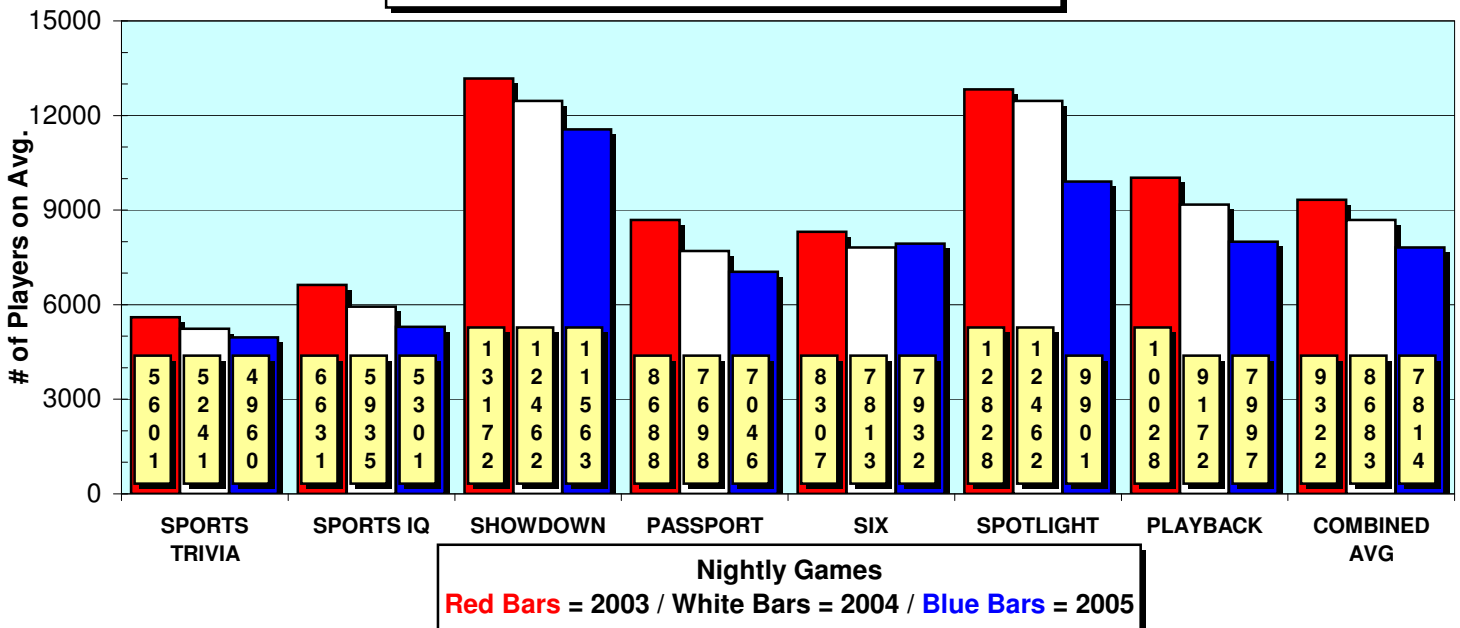

Holidays

Unusual Reported #'s

NFL QB1 nights

Daily Premium Game Results W/Annual Averages

2005 DAILY AVG SITE REPORT

2005 NTN AVG PLAYER REPORT

Annual Average Playmaker Usage per night

Premium games by Month Report