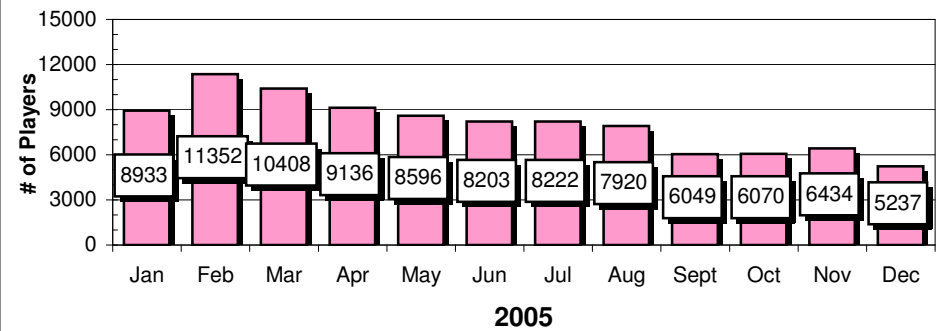

Site Reports

Playback - Saturday

Player Reports

Playback - Saturday

Chart data for above Charts

STC	Sites	STC	Players	S IQ	Sites	S IQ	Players	SD	Sites	SD	Players	PP	Sites	PP	Players
Jan	1292	Jan	5231	Jan	1604	Jan	5,500	Jan	2164	Jan	12296	Jan	1904	Jan	7296
Feb	1376	Feb	5834	Feb	1703	Feb	5,783	Feb	2262	Feb	13072	Feb	1943	Feb	7429
Mar	1524	Mar	6029	Mar	1684	Mar	5,928	Mar	2271	Mar	13070	Mar	1978	Mar	7884
Apr	1535	Apr	5930	Apr	1346	Apr	4,772	Apr	2170	Apr	12423	Apr	1847	Apr	7318
May	1574	May	6268	May	1621	May	5,680	May	2119	May	11583	May	1903	May	7503
Jun	1479	Jun	5739	Jun	1614	Jun	5,729	Jun	2175	Jun	12255	Jun	1959	Jun	7778
Jul	1567	Jul	6199	Jul	1472	Jul	5,075	Jul	2180	Jul	12018	Jul	1912	Jul	7664
Aug	1512	Aug	5800	Aug	1448	Aug	4,964	Aug	2138	Aug	11704	Aug	1858	Aug	7307
Sept	1105	Sept	3622	Sept	1401	Sept	5,001	Sept	2048	Sept	10358	Sep	1668	Sep	5748
Oct	1025	Oct	3061	Oct	1440	Oct	5,057	Oct	2009	Oct	10087	Oct	1667	Oct	5771
Nov	1005	Nov	3091	Nov	1411	Nov	5,111	Nov	2021	Nov	9849	Nov	1752	Nov	6162
Dec	866	Dec	2750	Dec	1446	Dec	5,226	Dec	1962	Dec	10051	Dec	1744	Dec	6455
SIX	Sites	SIX	Players	SL	Sites	SL	Players	PB	Sites	PB	Players				
Jan	1936	Jan	8719	Jan	2344	Jan	12,833	Jan	1842	Jan	8933				
Feb	1956	Feb	8837	Feb	2324	Feb	12,414	Feb	2206	Feb	11352				
Mar	1933	Mar	9048	Mar	2167	Mar	10,635	Mar	2134	Mar	10408				
Apr	1820	Apr	7779	Apr	2124	Apr	11,017	Apr	1926	Apr	9136				
May	1924	May	8489	May	2073	May	10,098	May	1920	May	8596				
Jun	1949	Jun	8836	Jun	2084	Jun	10,094	Jun	1923	Jun	8203				
Jul	1970	Jul	8797	Jul	2058	Jul	9,843	Jul	1925	Jul	8222				
Aug	1892	Aug	8155	Aug	1983	Aug	9,282	Aug	1856	Aug	7920				
Sept	1692	Sept	6540	Sept	1922	Sept	8,571	Sept	1562	Sept	6049				
Oct	1767	Oct	6868	Oct	1955	Oct	8,313	Oct	1575	Oct	6070				
Nov	1503	Nov	5728	Nov	1930	Nov	8,119	Nov	1557	Nov	6434				
Dec	1839	Dec	7368	Dec	1901	Dec	8,114	Dec	1388	Dec	5237				