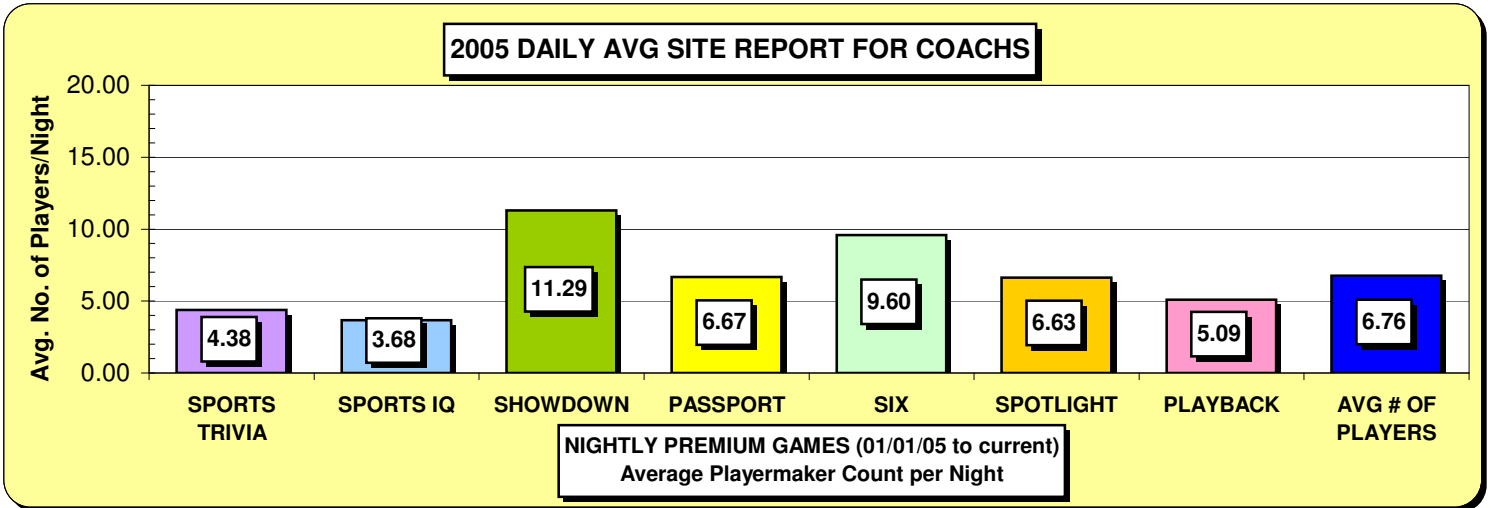

Coaches Daily Premium Game Results W/Annual Averages

Premium games by Month Report & Avg Mo. Rev. per night