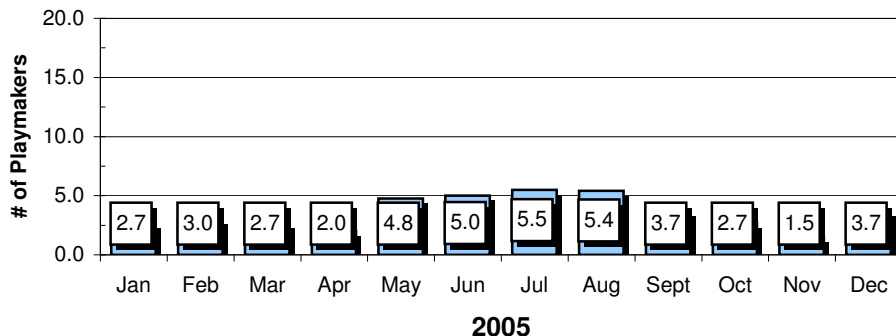

Sports IQ - Monday