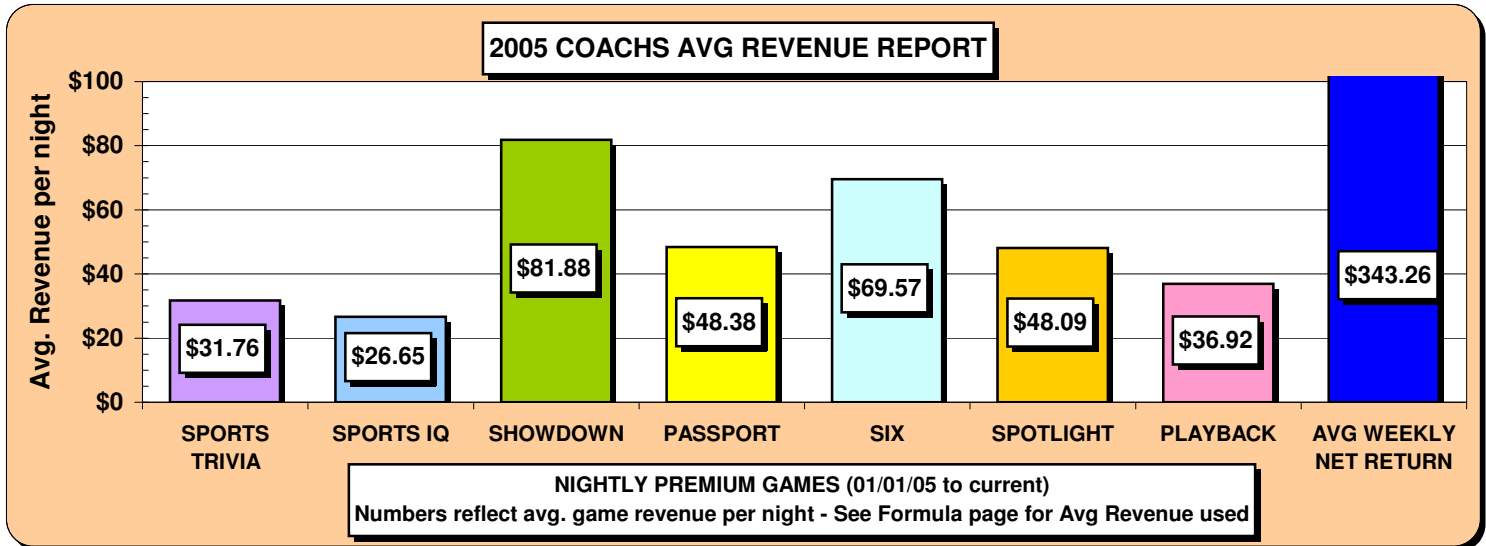

Coaches Daily Premium Game Results W/Annual Averages

Premium games by Month Report & Avg Mo. Rev. per night