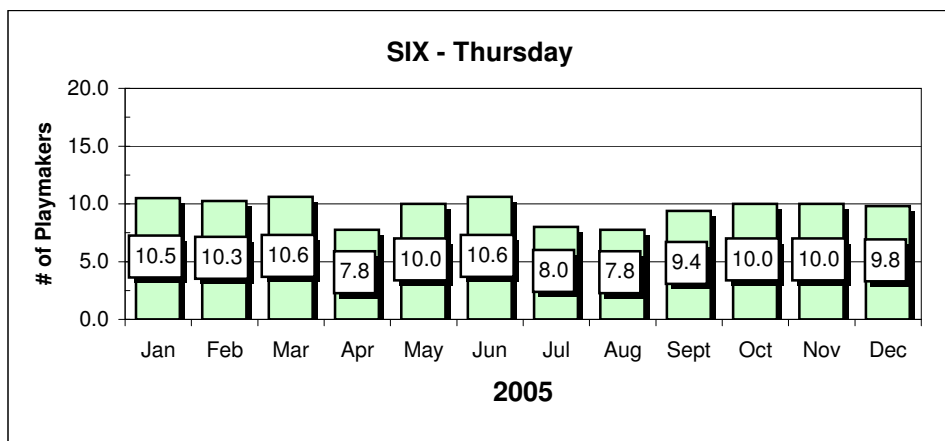

Game Reports

Average Revenues