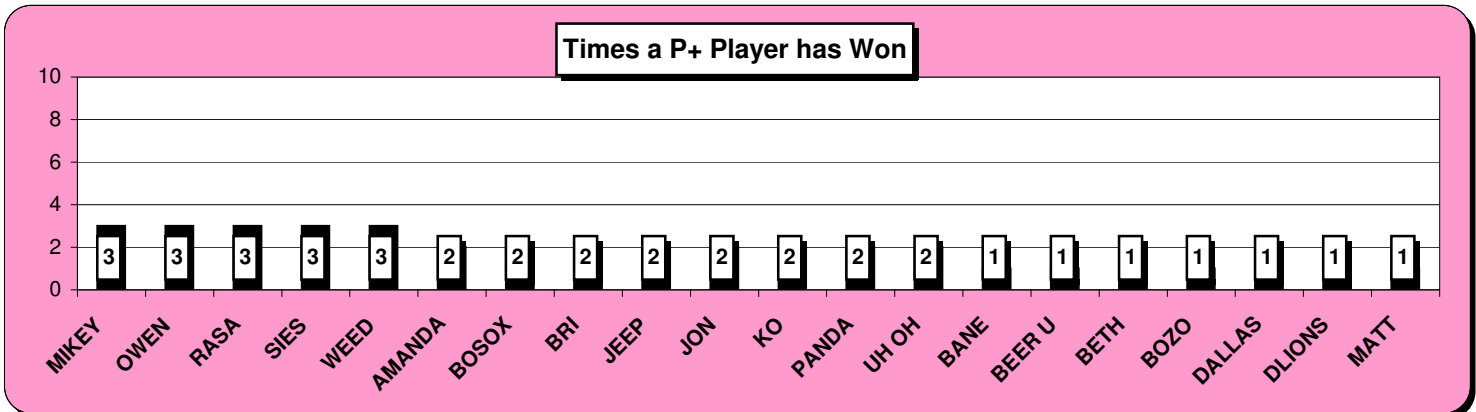

Coaches Daily Premium Game Results W/Annual Averages

Premium games by Month Report & Avg Mo. Rev. per night