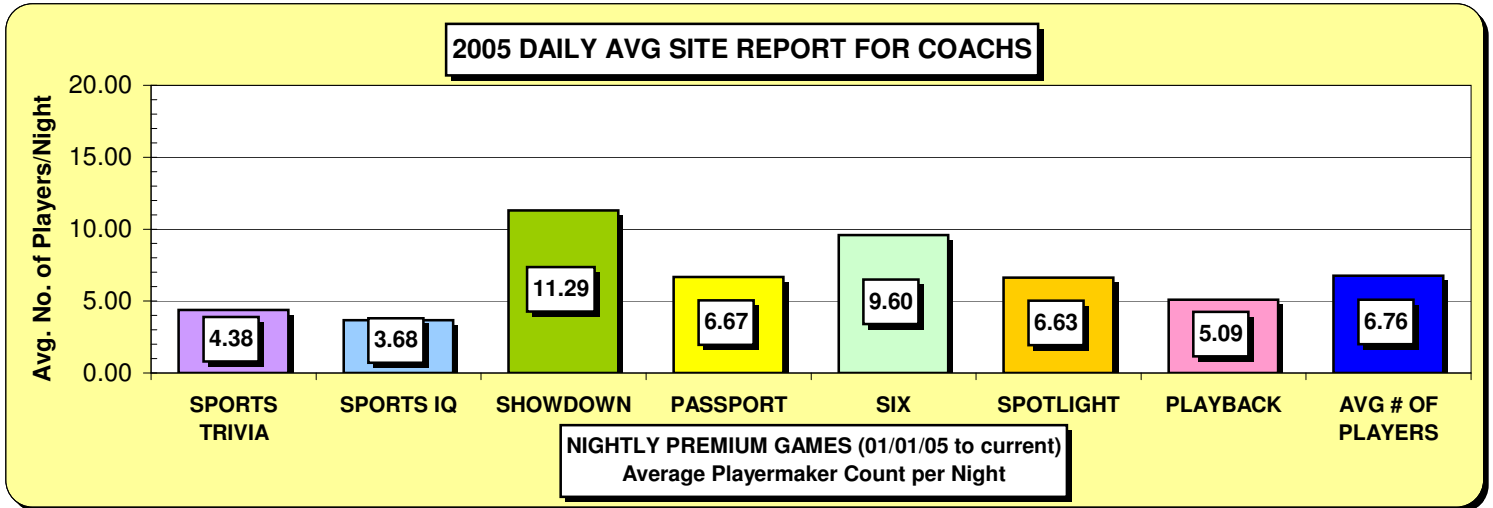

Coaches Daily Premium Game Results W/Annual Averages

Premium games by Month Report & Avg Mo. Rev. per night