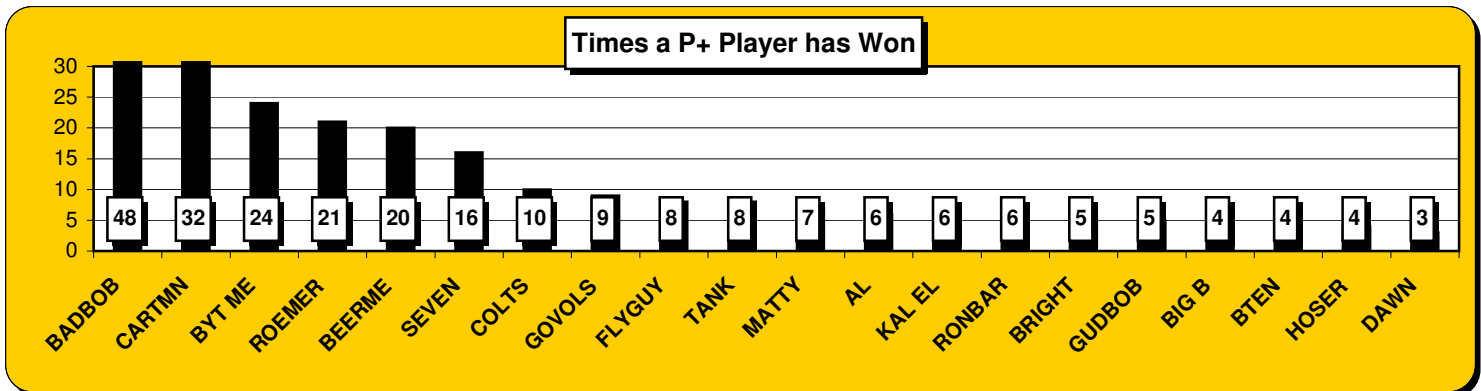

Coaches Daily Premium Game Results W/Annual Averages

Premium games by Month Report & Avg Mo. Rev. per night