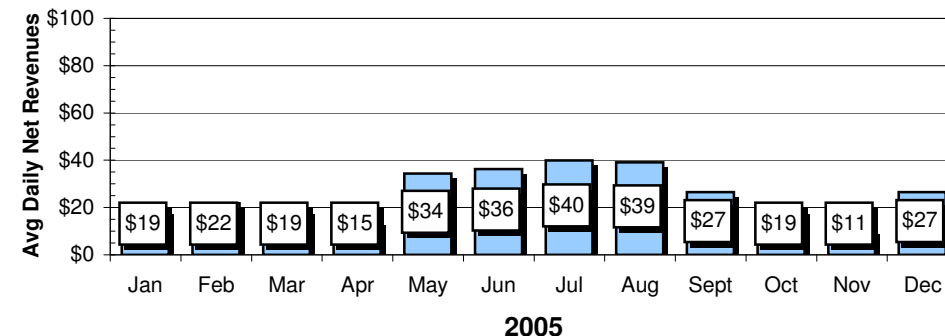

Sports IQ - Monday