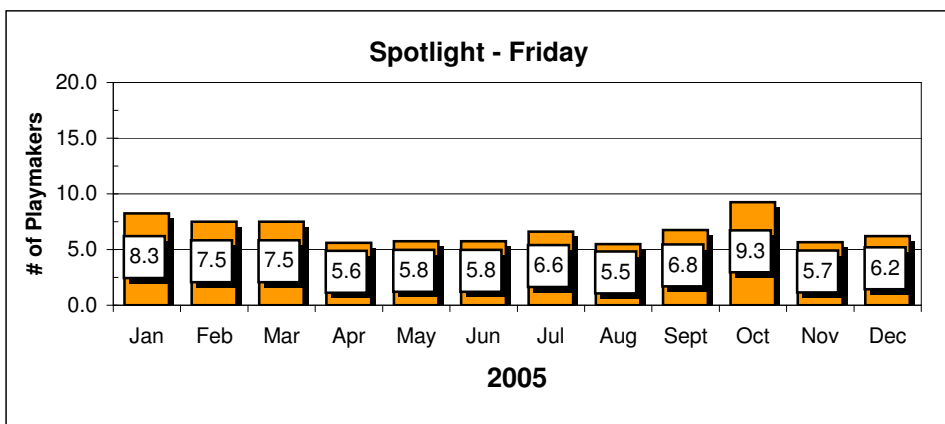

Game Reports

Average Revenues