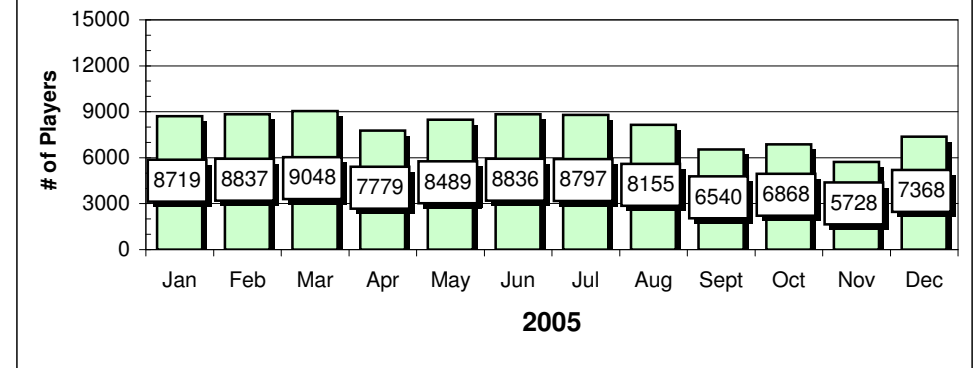

SIX - Thursday