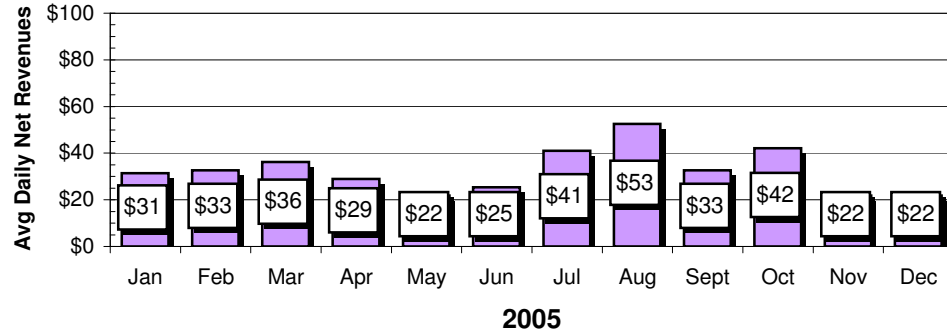

Game Reports

Average Revenues

Sports TC - Sunday