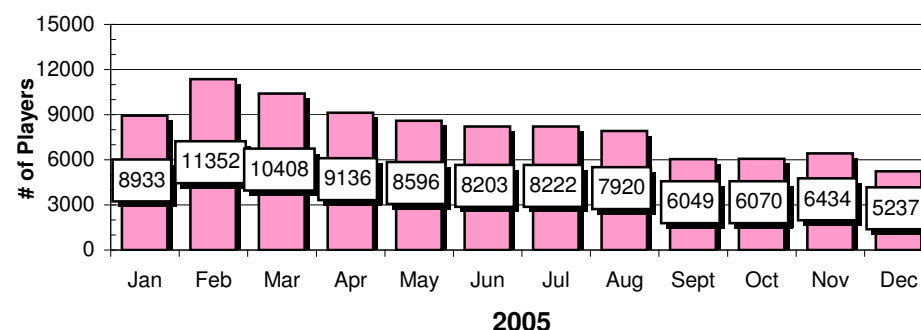

SIX - Thursday

Spotlight - Friday

Spotlight - Friday

Site Reports

Playback - Saturday

Player Reports

Playback - Saturday

Chart data for above Charts

Showdown - 8:30 PM Tuesday		
Date	Sites	Players
01/04/05	1980	10,884
03/08/05	2260	13,197
03/15/05	2275	12,911
03/22/05	2224	12,820
03/29/05	2302	13,131
05/31/05	2142	11,501
06/07/05	2150	11,851
06/14/05	2153	12,237
06/21/05	2200	12,467
08/23/05	2102	11,381
08/30/05	2047	10,599
09/06/05	2027	10,008
09/13/05	2107	10,635
11/15/05	2004	9,648
11/22/05	2039	10,225
11/29/05	2026	9,844
12/06/05	1836	8,825
12/13/05	1832	9,317
12/20/05	2060	10,731
12/27/05	2119	11,329
20	20	20
Avg:	2094.3	11,177.05