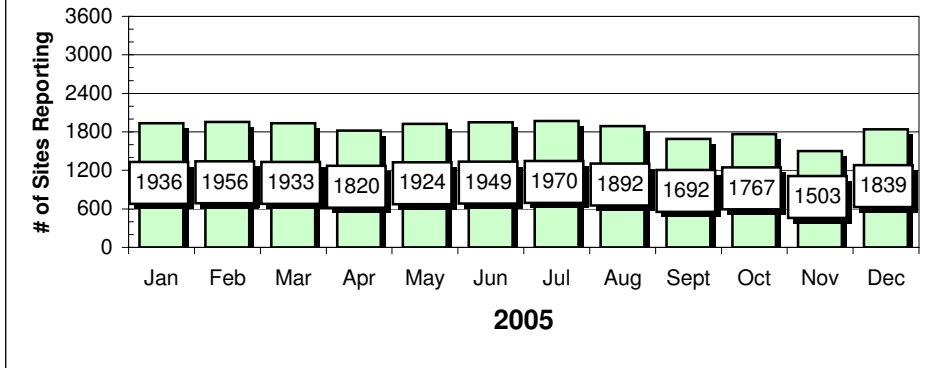

SIX - Thursday