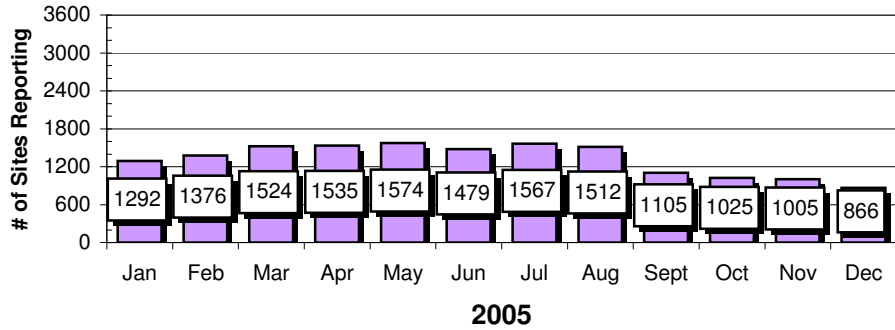

Site Reports

Sports TC - Sunday