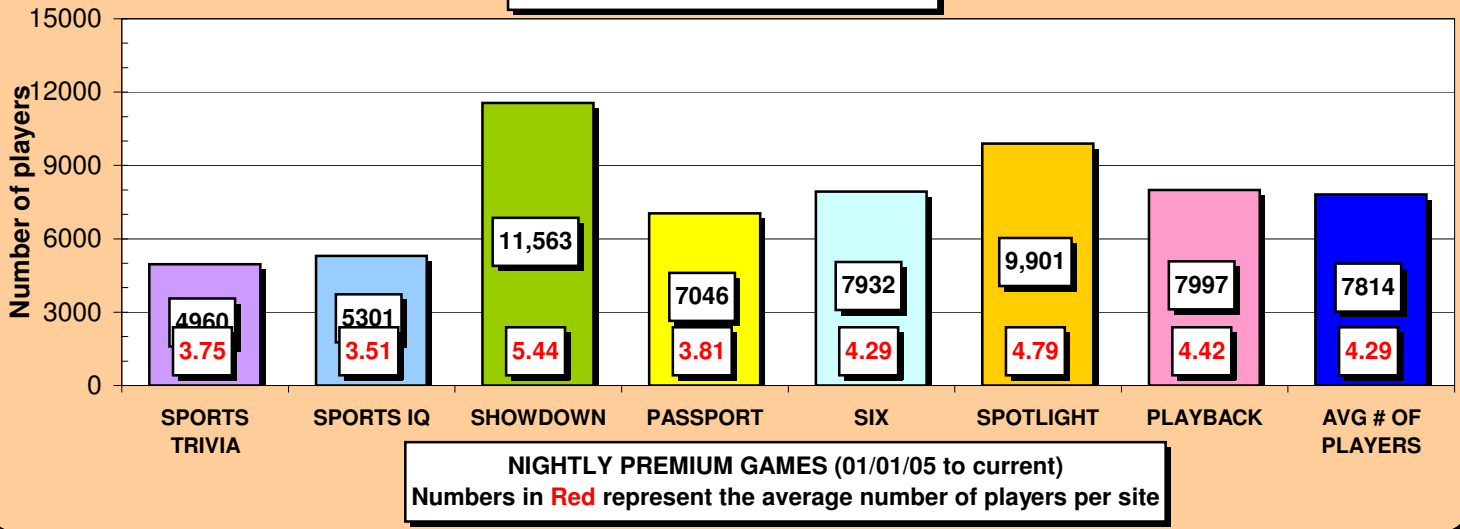

Holidays

Unusual Reported #'s

NFL QB1 nights

Daily Premium Game Results W/Annual Averages

2005 DAILY AVG SITE REPORT

2005 NTN AVG PLAYER REPORT

Annual Average Playmaker Usage per night

Premium games by Month Report