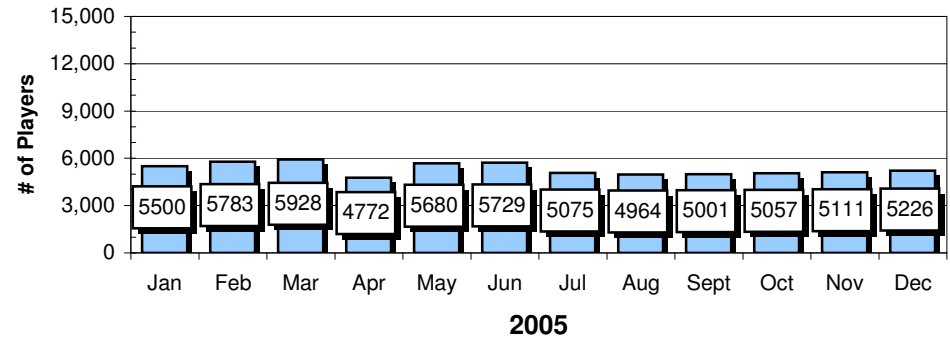

Sports IQ - Monday