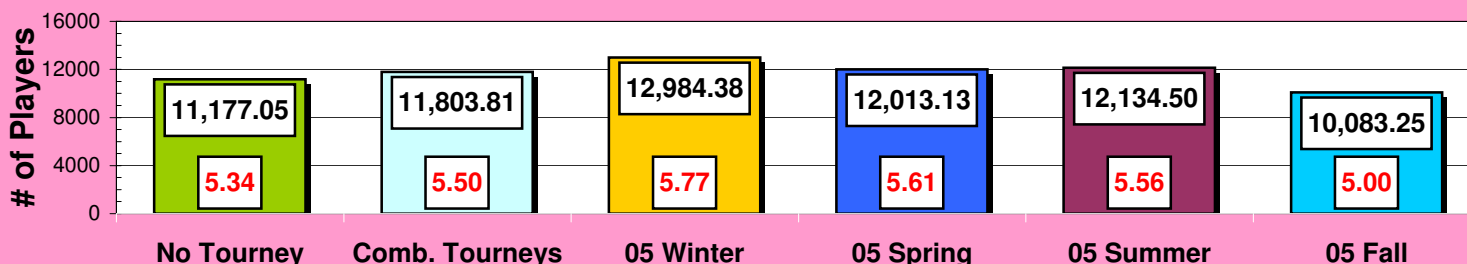

2005 Fall Tourney		
09/20/05	2011	10,356
09/27/05	2045	10,434
10/04/05	2050	10,470
10/11/05	2015	10,042
10/18/05	2040	10,299
10/25/05	1929	9,536
11/01/05	2022	9,658
11/08/05	2012	9,871
8	2015.5	10,083.25

Chart Data for Sites

No Tourney	2094	54.7%
Comb. Tourneys	2148	56.1%
05 Winter	2252	58.8%
05 Spring	2142	55.9%
05 Summer	2183	57.0%
05 Fall	2016	52.6%
% Diff	2.57%	2.57%

Chart Data for Players

No Tourney	11177	5.34
Comb. Tourneys	11804	5.50
05 Winter	12984	5.77
05 Spring	12013	5.61
05 Summer	12135	5.56
05 Fall	10083	5.00
% Diff	5.61%	2.96%

(Data in yellow cells compares numbers with Comb. Tourneys over No Tourney stats)

Showdown Site Reporting

Numbers in Red reflect % of sites (3829 Avg) reporting to the total number of sites.

Showdown Player Report