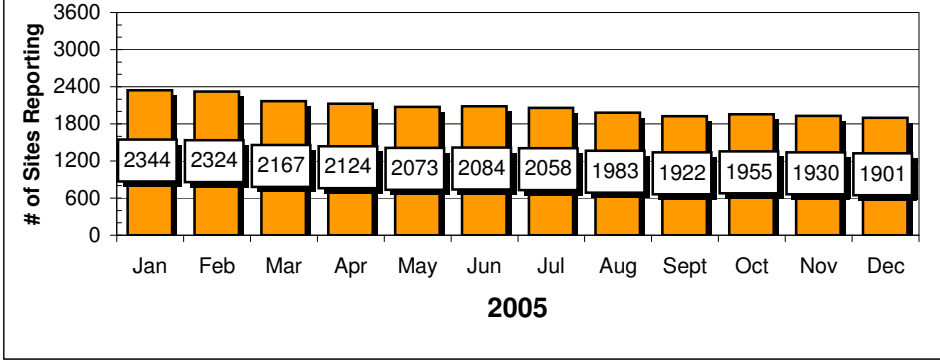

Spotlight - Friday