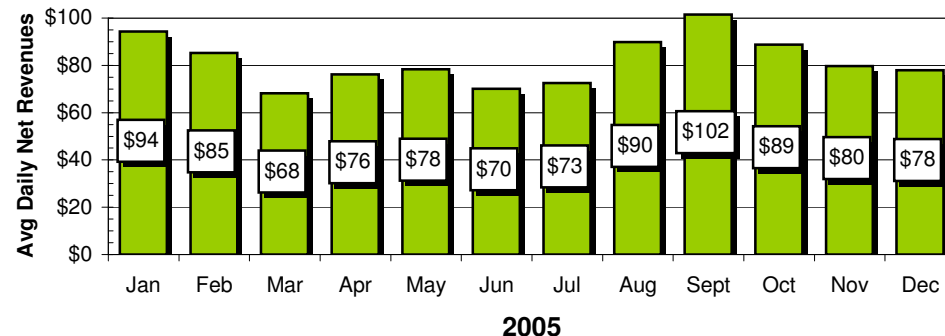

Showdown - Tuesday