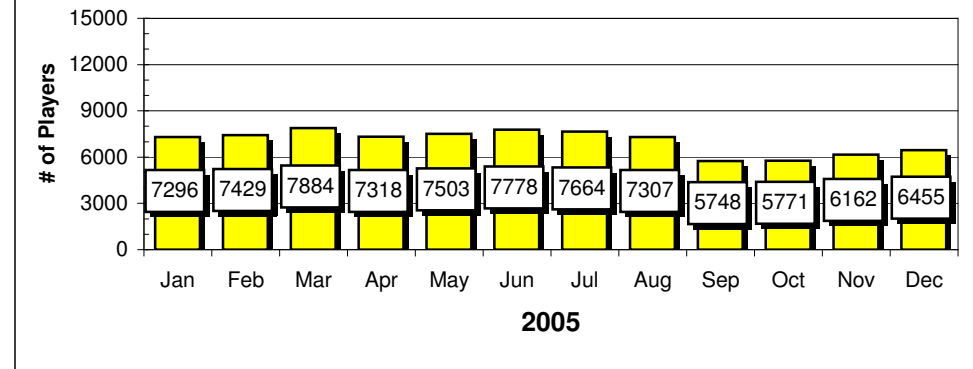

Sports IQ - Monday

Showdown - Tuesday

Showdown - Tuesday

Site Reports

Player Reports

Passport - Wednesday

Passport - Wednesday

SIX - Thursday

SIX - Thursday

Spotlight - Friday

Spotlight - Friday

Site Reports

Playback - Saturday

Player Reports

Playback - Saturday

Chart data for above Charts