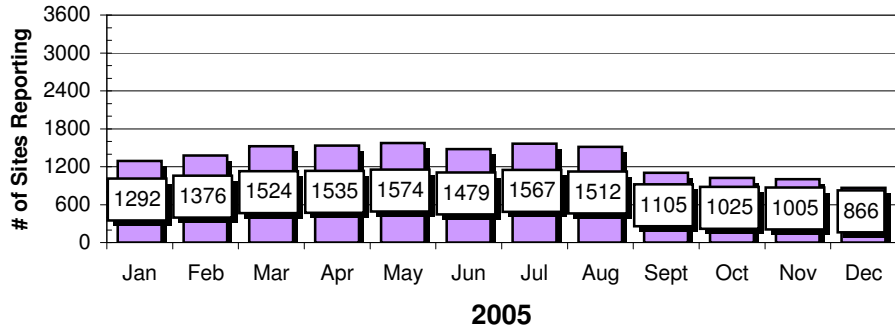

Site Reports

Sports TC - Sunday