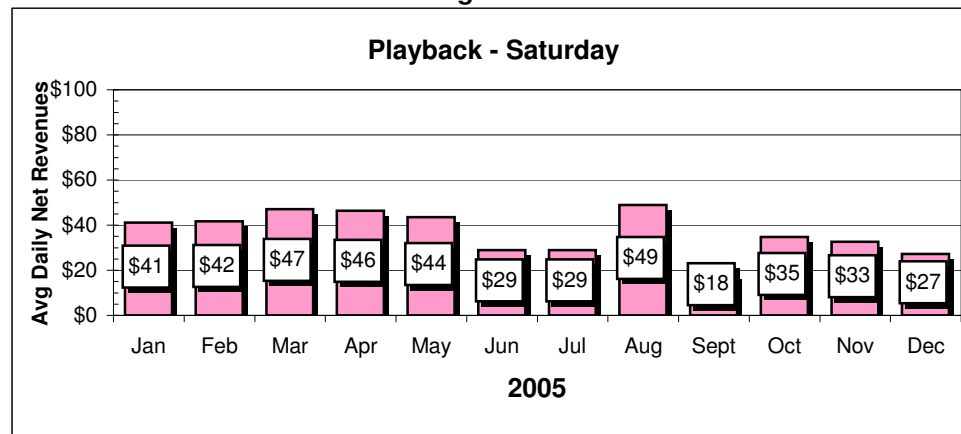

Average Revenues

Chart data for above Charts

STC	Players	STC	Revenue	S IQ	Players	S IQ	Revenue	SD	Players	SD	Revenue	PP	Players	PP	Revenue
Jan	4.3	Jan	$31.42	Jan	2.7	Jan	$19.33	Jan	13.0	Jan	$94.25	Jan	6.0	Jan	$43.50
Feb	4.5	Feb	$32.63	Feb	3.0	Feb	$21.75	Feb	11.8	Feb	$85.19	Feb	8.3	Feb	$59.81
Mar	5.0	Mar	$36.25	Mar	2.7	Mar	$19.33	Mar	9.4	Mar	$68.15	Mar	6.4	Mar	$46.40
Apr	4.0	Apr	$29.00	Apr	2.0	Apr	$14.50	Apr	10.5	Apr	$76.13	Apr	5.3	Apr	$38.06
May	3.0	May	$21.75	May	4.8	May	$34.44	May	10.8	May	$78.30	May	7.0	May	$50.75
Jun	3.5	Jun	$25.38	Jun	5.0	Jun	$36.25	Jun	9.7	Jun	$70.08	Jun	8.0	Jun	$58.00
Jul	5.7	Jul	$41.08	Jul	5.5	Jul	$39.88	Jul	10.0	Jul	$72.50	Jul	8.0	Jul	$58.00
Aug	7.3	Aug	$52.56	Aug	5.4	Aug	$39.15	Aug	12.4	Aug	$89.90	Aug	6.4	Aug	$46.40
Sept	4.5	Sept	$32.63	Sept	3.7	Sept	$26.58	Sept	14.0	Sept	$101.50	Sept	4.8	Sept	$34.44
Oct	5.8	Oct	$42.05	Oct	2.7	Oct	$19.33	Oct	12.3	Oct	$88.81	Oct	5.8	Oct	$41.69
Nov	3.0	Nov	$21.75	Nov	1.5	Nov	$10.88	Nov	11.0	Nov	$79.75	Nov	7.6	Nov	$55.10
Dec	3.0	Dec	$21.75	Dec	3.7	Dec	$26.58	Dec	10.8	Dec	$77.94	Dec	6.3	Dec	$45.31
SIX	Players	SIX	Revenue	SL	Players	SL	Revenue	PB	Players	PB	Revenue				
Jan	10.5	Jan	$76.13	Jan	8.3	Jan	$59.81	Jan	5.7	Jan	$41.08				
Feb	10.3	Feb	$74.31	Feb	7.5	Feb	$54.38	Feb	5.8	Feb	$41.69				
Mar	10.6	Mar	$76.85	Mar	7.5	Mar	$54.38	Mar	6.5	Mar	$47.13				
Apr	7.8	Apr	$56.19	Apr	5.6	Apr	$40.60	Apr	6.4	Apr	$46.40				
May	10.0	May	$72.50	May	5.8	May	$41.69	May	6.0	May	$43.50				
Jun	10.6	Jun	$76.85	Jun	5.8	Jun	$41.69	Jun	4.0	Jun	$29.00				
Jul	8.0	Jul	$58.00	Jul	6.6	Jul	$47.85	Jul	4.0	Jul	$29.00				
Aug	7.8	Aug	$56.19	Aug	5.5	Aug	$39.88	Aug	6.8	Aug	$48.94				
Sept	9.4	Sept	$68.15	Sept	6.8	Sept	$48.94	Sept	2.5	Sept	$18.13				
Oct	10.0	Oct	$72.50	Oct	9.3	Oct	$67.06	Oct	4.8	Oct	$34.80				
Nov	10.0	Nov	$72.50	Nov	5.7	Nov	$41.08	Nov	4.5	Nov	$32.63				
Dec	9.8	Dec	$71.05	Dec	6.2	Dec	$44.95	Dec	3.8	Dec	$27.19				

Glossary

- **STC** Sports Trivia Challenge - Sun.
- **SIQ** Sports IQ - Mon.
- **SD** Showdown - Tue.
- **PP** Passport - Wed.
- **SIX** SIX - Thu.
- **SL** Spotlight - Fri.
- **PB** Playback - Sat.