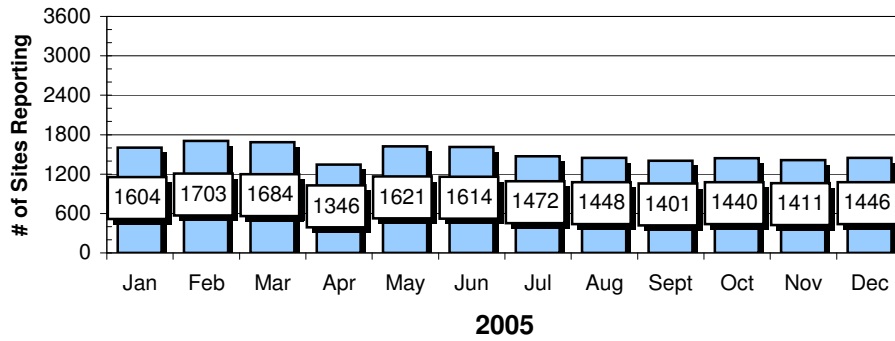

Holidays	NFL QB1 nights	Showdown Tourney	Unusual Reported #'s
----------	----------------	------------------	----------------------

Site Reports

Sports TC - Sunday

Player Reports

Sports TC - Sunday

Sports IQ - Monday