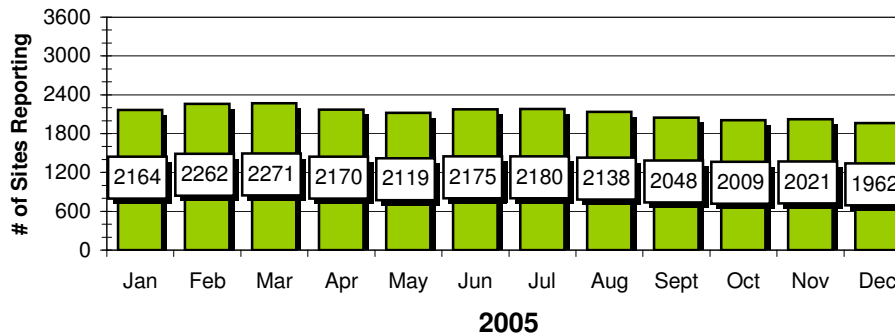

Showdown - Tuesday