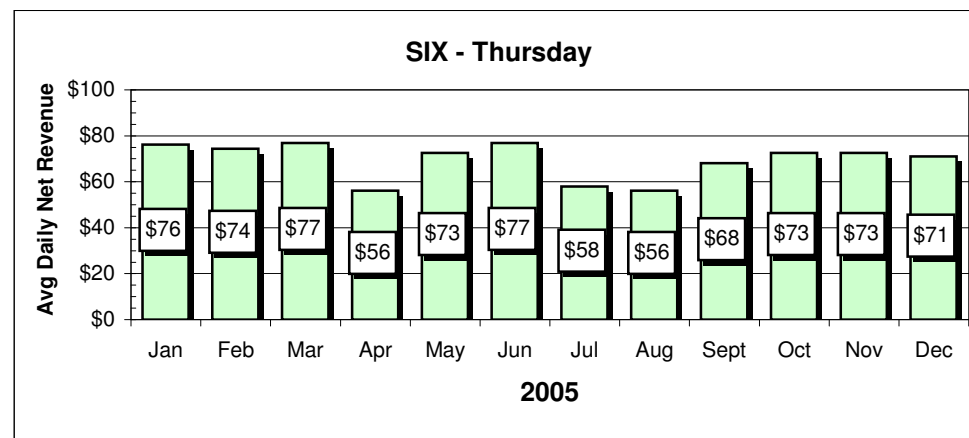

SIX - Thursday

Spotlight - Friday

Spotlight - Friday

Game Reports

Average Revenues

Chart data for above Charts

STC	Players	STC	Revenue	S IQ	Players	S IQ	Revenue	SD	Players	SD	Revenue	PP	Players	PP	Revenue
Jan	4.3	Jan	\$31.42	Jan	2.7	Jan	\$19.33	Jan	13.0	Jan	\$94.25	Jan	6.0	Jan	\$43.50
Feb	4.5	Feb	\$32.63	Feb	3.0	Feb	\$21.75	Feb	11.8	Feb	\$85.19	Feb	8.3	Feb	\$59.81
Mar	5.0	Mar	\$36.25	Mar	2.7	Mar	\$19.33	Mar	9.4	Mar	\$68.15	Mar	6.4	Mar	\$46.40
Apr	4.0	Apr	\$29.00	Apr	2.0	Apr	\$14.50	Apr	10.5	Apr	\$76.13	Apr	5.3	Apr	\$38.06
May	3.0	May	\$21.75	May	4.8	May	\$34.44	May	10.8	May	\$78.30	May	7.0	May	\$50.75
Jun	3.5	Jun	\$25.38	Jun	5.0	Jun	\$36.25	Jun	9.7	Jun	\$70.08	Jun	8.0	Jun	\$58.00
Jul	5.7	Jul	\$41.08	Jul	5.5	Jul	\$39.88	Jul	10.0	Jul	\$72.50	Jul	8.0	Jul	\$58.00
Aug	7.3	Aug	\$52.56	Aug	5.4	Aug	\$39.15	Aug	12.4	Aug	\$89.90	Aug	6.4	Aug	\$46.40
Sept	4.5	Sept	\$32.63	Sept	3.7	Sept	\$26.58	Sept	14.0	Sept	\$101.50	Sept	4.8	Sept	\$34.44
Oct	5.8	Oct	\$42.05	Oct	2.7	Oct	\$19.33	Oct	12.3	Oct	\$88.81	Oct	5.8	Oct	\$41.69
Nov	3.0	Nov	\$21.75	Nov	1.5	Nov	\$10.88	Nov	11.0	Nov	\$79.75	Nov	7.6	Nov	\$55.10
Dec	3.0	Dec	\$21.75	Dec	3.7	Dec	\$26.58	Dec	10.8	Dec	\$77.94	Dec	6.3	Dec	\$45.31
SIX	Players	SIX	Revenue	SL	Players	SL	Revenue	PB	Players	PB	Revenue				
Jan	10.5	Jan	\$76.13	Jan	8.3	Jan	\$59.81	Jan	5.7	Jan	\$41.08				
Feb	10.3	Feb	\$74.31	Feb	7.5	Feb	\$54.38	Feb	5.8	Feb	\$41.69				
Mar	10.6	Mar	\$76.85	Mar	7.5	Mar	\$54.38	Mar	6.5	Mar	\$47.13				
Apr	7.8	Apr	\$56.19	Apr	5.6	Apr	\$40.60	Apr	6.4	Apr	\$46.40				
May	10.0	May	\$72.50	May	5.8	May	\$41.69	May	6.0	May	\$43.50				
Jun	10.6	Jun	\$76.85	Jun	5.8	Jun	\$41.69	Jun	4.0	Jun	\$29.00				
Jul	8.0	Jul	\$58.00	Jul	6.6	Jul	\$47.85	Jul	4.0	Jul	\$29.00				
Aug	7.8	Aug	\$56.19	Aug	5.5	Aug	\$39.88	Aug	6.8	Aug	\$48.94				
Sept	9.4	Sept	\$68.15	Sept	6.8	Sept	\$48.94	Sept	2.5	Sept	\$18.13				
Oct	10.0	Oct	\$72.50	Oct	9.3	Oct	\$67.06	Oct	4.8	Oct	\$34.80				
Nov	10.0	Nov	\$72.50	Nov	5.7	Nov	\$41.08	Nov	4.5	Nov	\$32.63				
Dec	9.8	Dec	\$71.05	Dec	6.2	Dec	\$44.95	Dec	3.8	Dec	\$27.19				