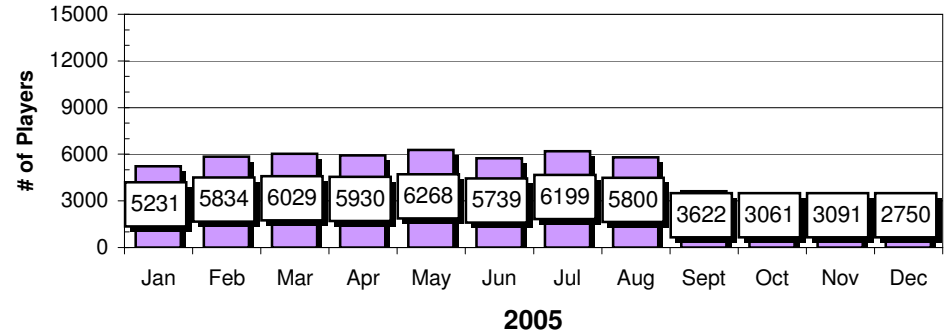

Player Reports

Sports TC - Sunday