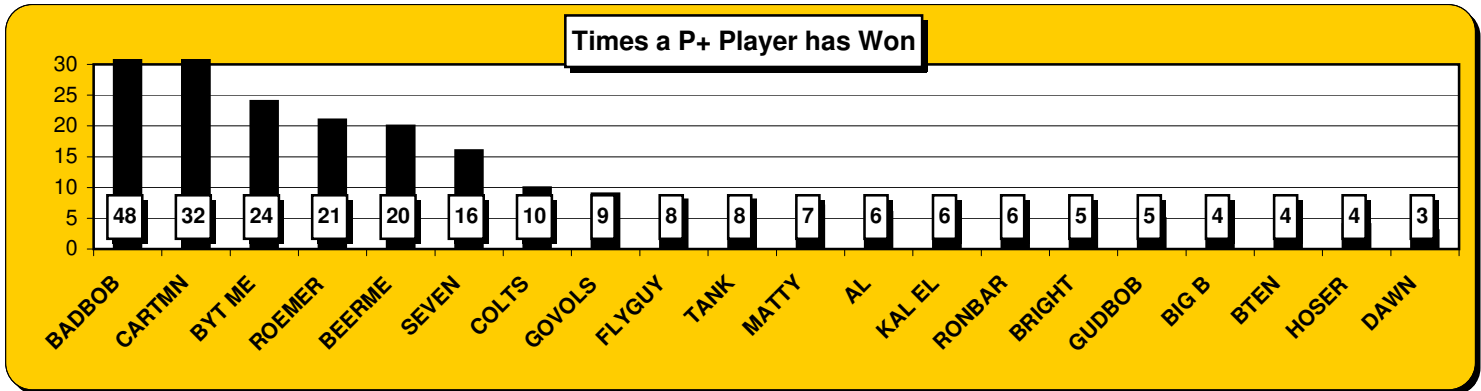

Coaches Daily Premium Game Results W/Annual Averages

Premium games by Month Report & Avg Mo. Rev. per night