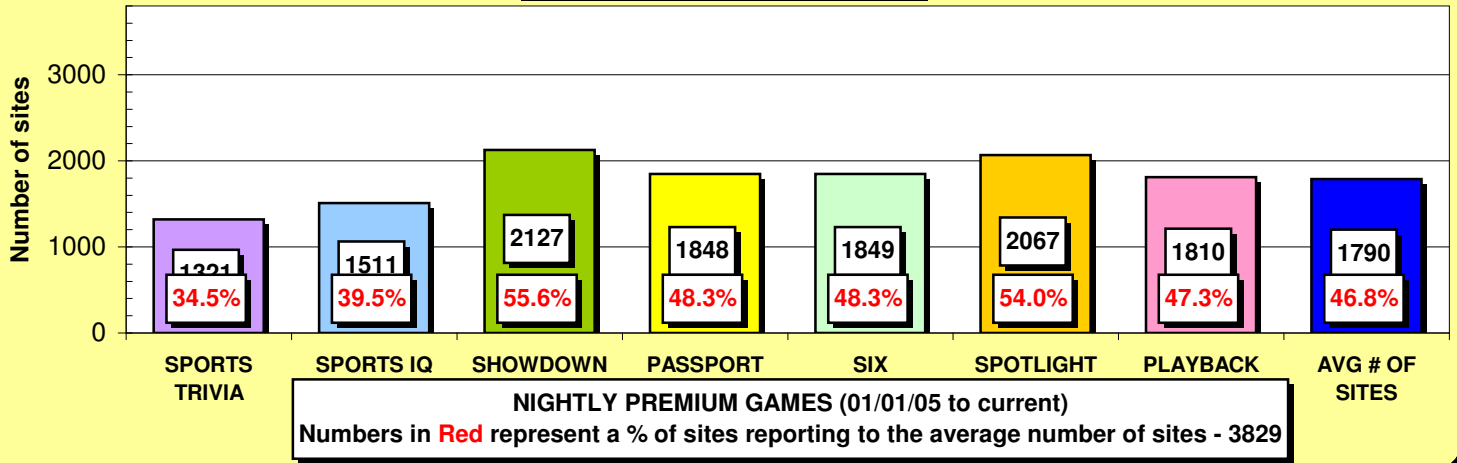

Daily Premium Game Results W/Annual Averages

2005 DAILY AVG SITE REPORT