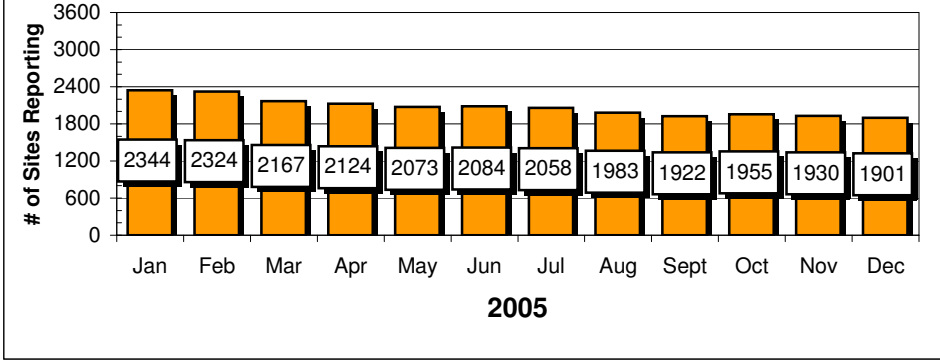

Sports IQ - Monday

Showdown - Tuesday

Showdown - Tuesday

Site Reports

Player Reports

Passport - Wednesday

Passport - Wednesday

SIX - Thursday

SIX - Thursday

Spotlight - Friday

Spotlight - Friday

Site Reports

Playback - Saturday

Player Reports

Playback - Saturday

Chart data for above Charts