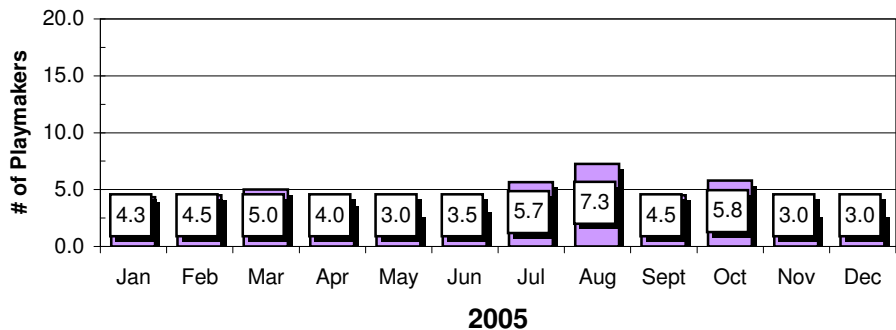

Holidays	NFL QB1 nights	Showdown Tourney	No Scores Recorded
----------	----------------	------------------	--------------------

Game Reports

Average Revenues

Sports TC - Sunday

Sports TC - Sunday

Sports IQ - Monday