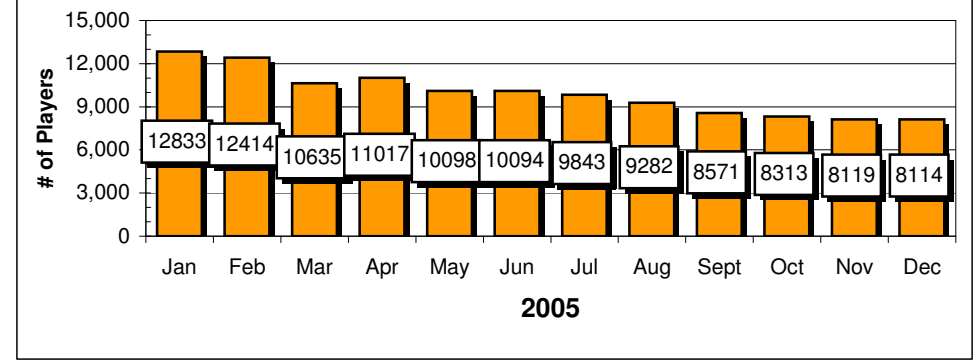

Sports IQ - Monday

Showdown - Tuesday

Showdown - Tuesday

Site Reports

Player Reports

Passport - Wednesday

Passport - Wednesday

SIX - Thursday

SIX - Thursday

Spotlight - Friday

Spotlight - Friday

Site Reports

Playback - Saturday

Player Reports

Playback - Saturday

Chart data for above Charts