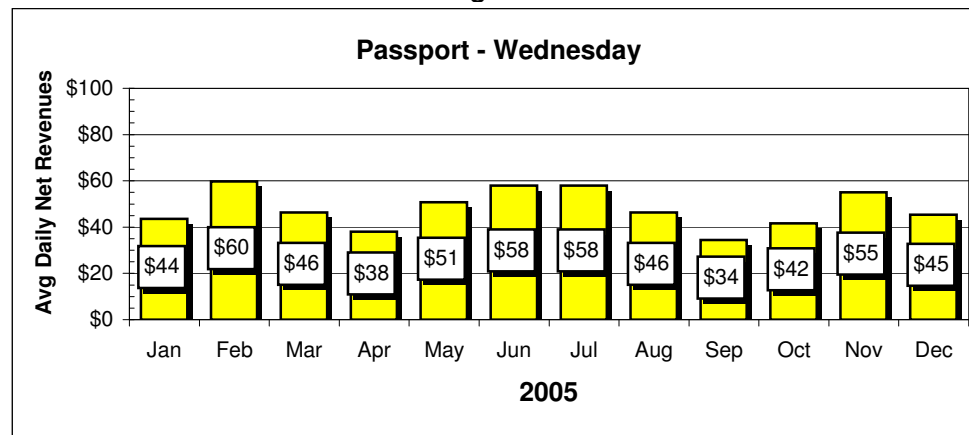

Game Reports

Average Revenues