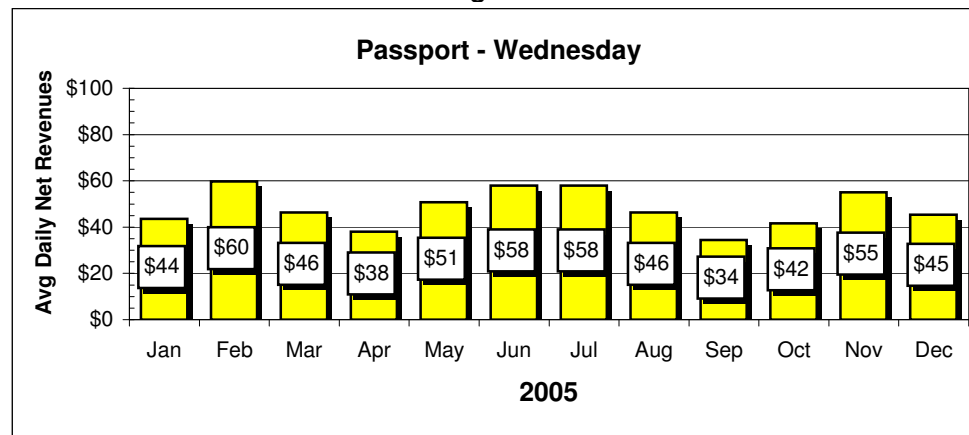

Game Reports

Average Revenues

Passport - Wednesday

Passport - Wednesday