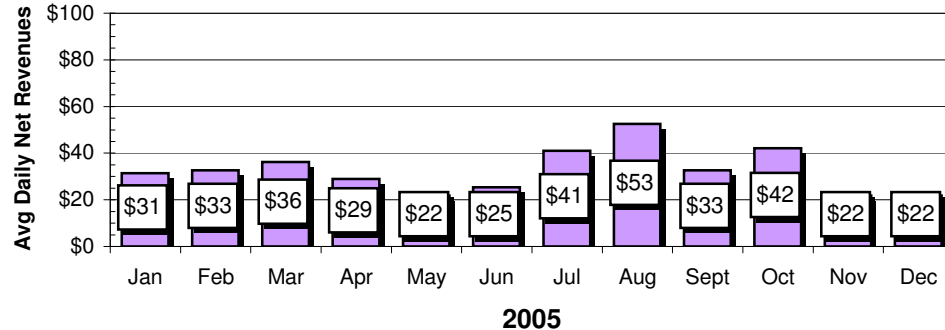

Holidays	NFL QB1 nights	Showdown Tourney	No Scores Recorded
----------	----------------	------------------	--------------------

Game Reports

Average Revenues

Sports TC - Sunday

Sports TC - Sunday

Sports IQ - Monday