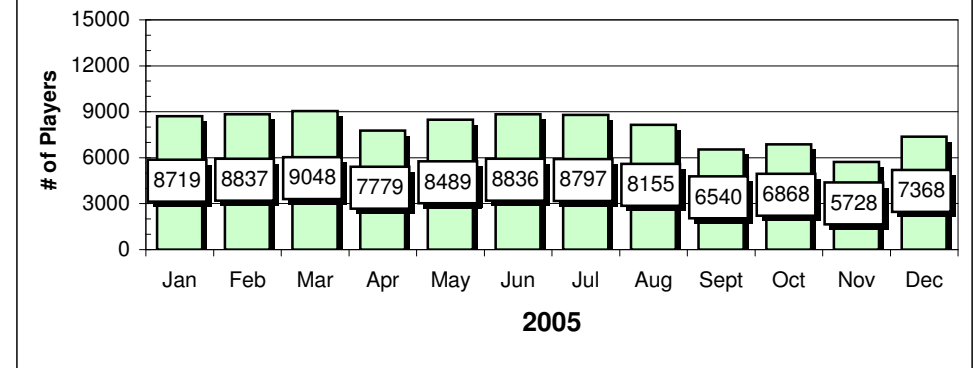

Sports IQ - Monday

Showdown - Tuesday

Showdown - Tuesday

Site Reports

Player Reports

Passport - Wednesday

Passport - Wednesday

SIX - Thursday

SIX - Thursday

Spotlight - Friday

Spotlight - Friday

Site Reports

Playback - Saturday

Player Reports

Playback - Saturday

Chart data for above Charts