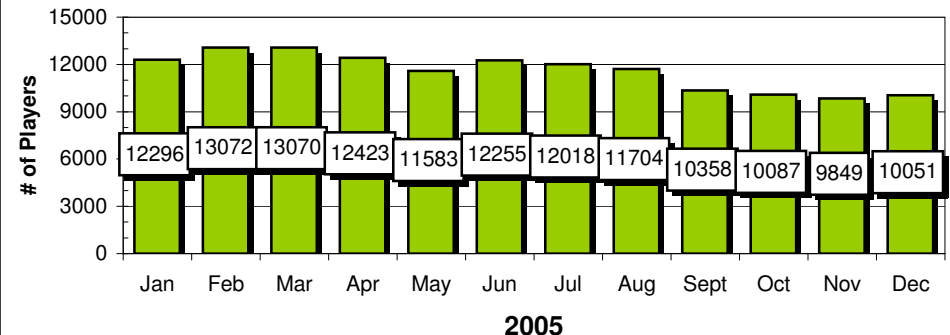

Showdown - Tuesday