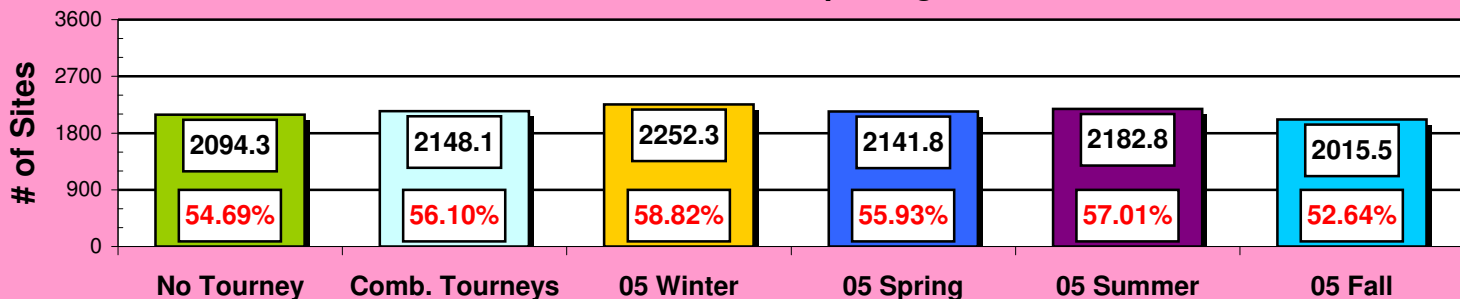

2005 Fall Tourney		
09/20/05	2011	10,356
09/27/05	2045	10,434
10/04/05	2050	10,470
10/11/05	2015	10,042
10/18/05	2040	10,299
10/25/05	1929	9,536
11/01/05	2022	9,658
11/08/05	2012	9,871
8	2015.5	10,083.25

Chart Data for Sites

No Tourney	2094	54.7%
Comb. Tourneys	2148	56.1%
05 Winter	2252	58.8%
05 Spring	2142	55.9%
05 Summer	2183	57.0%
05 Fall	2016	52.6%
% Diff	2.57%	2.57%

Chart Data for Players

No Tourney	11177	5.34
Comb. Tourneys	11804	5.50
05 Winter	12984	5.77
05 Spring	12013	5.61
05 Summer	12135	5.56
05 Fall	10083	5.00
% Diff	5.61%	2.96%

(Data in yellow cells compares numbers with Comb. Tourneys over No Tourney stats)

Showdown Site Reporting

Numbers in Red reflect % of sites (3829 Avg) reporting to the total number of sites.

Showdown Player Report