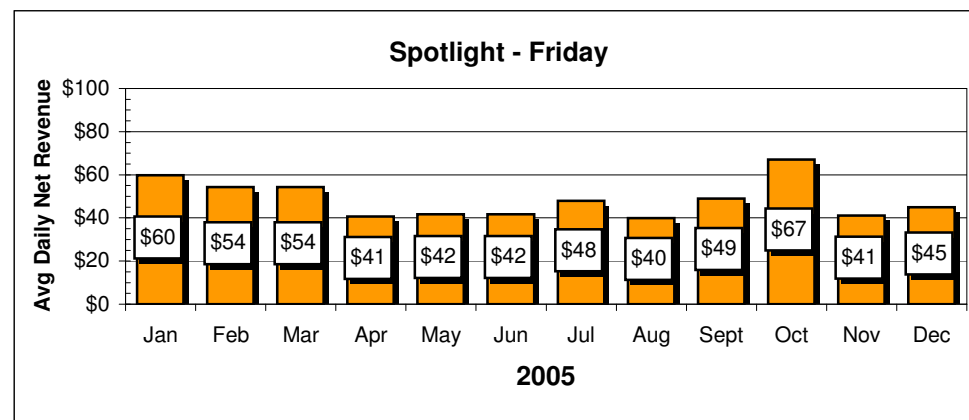

SIX - Thursday

Spotlight - Friday

Spotlight - Friday

Game Reports

Average Revenues

Chart data for above Charts

STC	Players	STC	Revenue	S IQ	Players	S IQ	Revenue	SD	Players	SD	Revenue	PP	Players	PP	Revenue
Jan	4.3	Jan	\$31.42	Jan	2.7	Jan	\$19.33	Jan	13.0	Jan	\$94.25	Jan	6.0	Jan	\$43.50
Feb	4.5	Feb	\$32.63	Feb	3.0	Feb	\$21.75	Feb	11.8	Feb	\$85.19	Feb	8.3	Feb	\$59.81
Mar	5.0	Mar	\$36.25	Mar	2.7	Mar	\$19.33	Mar	9.4	Mar	\$68.15	Mar	6.4	Mar	\$46.40
Apr	4.0	Apr	\$29.00	Apr	2.0	Apr	\$14.50	Apr	10.5	Apr	\$76.13	Apr	5.3	Apr	\$38.06
May	3.0	May	\$21.75	May	4.8	May	\$34.44	May	10.8	May	\$78.30	May	7.0	May	\$50.75
Jun	3.5	Jun	\$25.38	Jun	5.0	Jun	\$36.25	Jun	9.7	Jun	\$70.08	Jun	8.0	Jun	\$58.00
Jul	5.7	Jul	\$41.08	Jul	5.5	Jul	\$39.88	Jul	10.0	Jul	\$72.50	Jul	8.0	Jul	\$58.00
Aug	7.3	Aug	\$52.56	Aug	5.4	Aug	\$39.15	Aug	12.4	Aug	\$89.90	Aug	6.4	Aug	\$46.40
Sept	4.5	Sept	\$32.63	Sept	3.7	Sept	\$26.58	Sept	14.0	Sept	\$101.50	Sept	4.8	Sept	\$34.44
Oct	5.8	Oct	\$42.05	Oct	2.7	Oct	\$19.33	Oct	12.3	Oct	\$88.81	Oct	5.8	Oct	\$41.69
Nov	3.0	Nov	\$21.75	Nov	1.5	Nov	\$10.88	Nov	11.0	Nov	\$79.75	Nov	7.6	Nov	\$55.10
Dec	3.0	Dec	\$21.75	Dec	3.7	Dec	\$26.58	Dec	10.8	Dec	\$77.94	Dec	6.3	Dec	\$45.31
SIX	Players	SIX	Revenue	SL	Players	SL	Revenue	PB	Players	PB	Revenue				
Jan	10.5	Jan	\$76.13	Jan	8.3	Jan	\$59.81	Jan	5.7	Jan	\$41.08				
Feb	10.3	Feb	\$74.31	Feb	7.5	Feb	\$54.38	Feb	5.8	Feb	\$41.69				
Mar	10.6	Mar	\$76.85	Mar	7.5	Mar	\$54.38	Mar	6.5	Mar	\$47.13				
Apr	7.8	Apr	\$56.19	Apr	5.6	Apr	\$40.60	Apr	6.4	Apr	\$46.40				
May	10.0	May	\$72.50	May	5.8	May	\$41.69	May	6.0	May	\$43.50				
Jun	10.6	Jun	\$76.85	Jun	5.8	Jun	\$41.69	Jun	4.0	Jun	\$29.00				
Jul	8.0	Jul	\$58.00	Jul	6.6	Jul	\$47.85	Jul	4.0	Jul	\$29.00				
Aug	7.8	Aug	\$56.19	Aug	5.5	Aug	\$39.88	Aug	6.8	Aug	\$48.94				
Sept	9.4	Sept	\$68.15	Sept	6.8	Sept	\$48.94	Sept	2.5	Sept	\$18.13				
Oct	10.0	Oct	\$72.50	Oct	9.3	Oct	\$67.06	Oct	4.8	Oct	\$34.80				
Nov	10.0	Nov	\$72.50	Nov	5.7	Nov	\$41.08	Nov	4.5	Nov	\$32.63				
Dec	9.8	Dec	\$71.05	Dec	6.2	Dec	\$44.95	Dec	3.8	Dec	\$27.19				