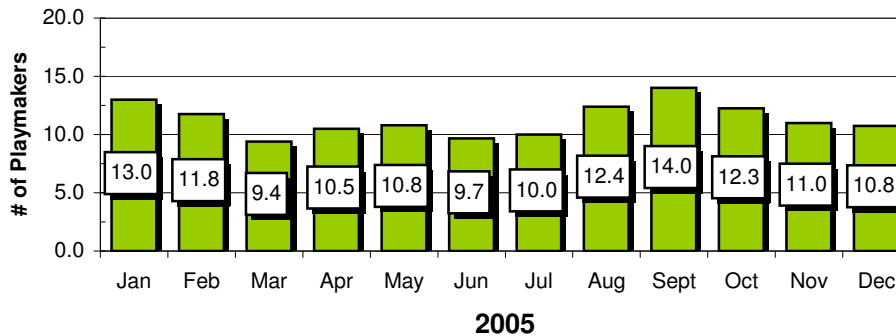

Showdown - Tuesday