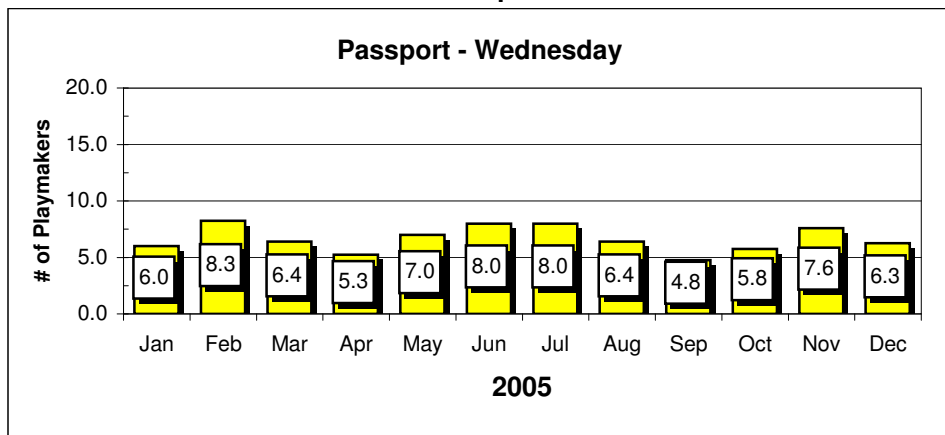

Game Reports

Average Revenues