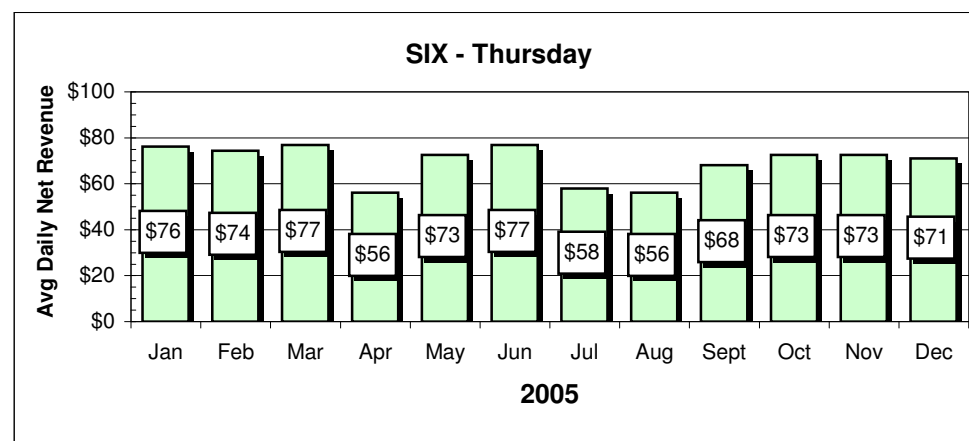

Game Reports

Average Revenues