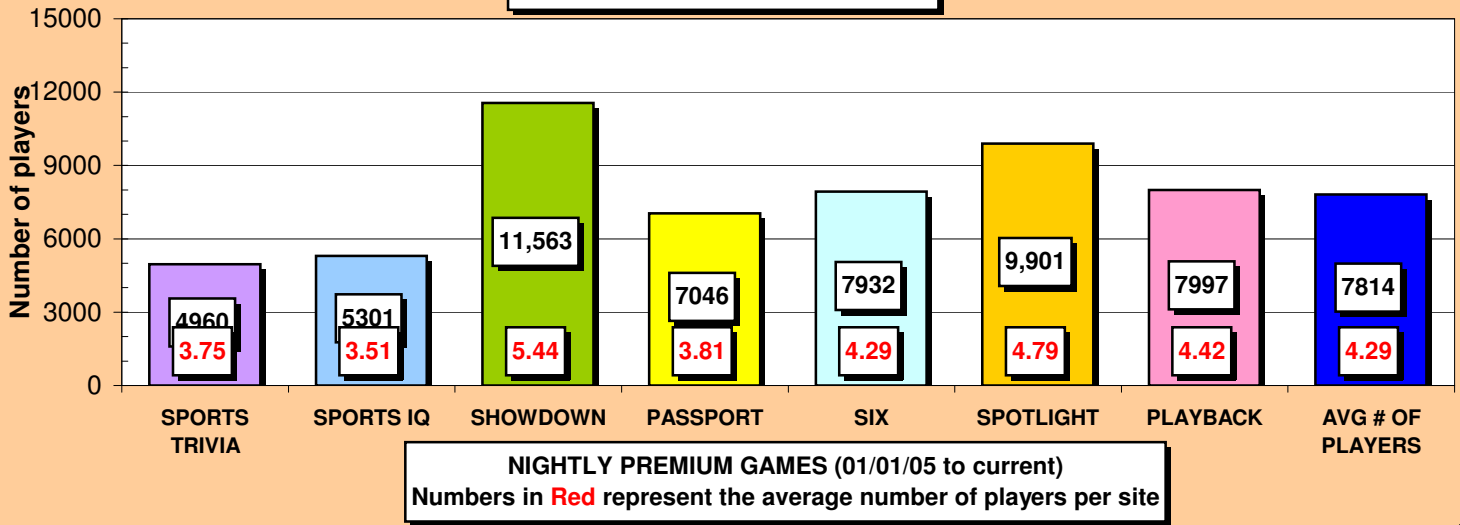

2005 NTN AVG PLAYER REPORT