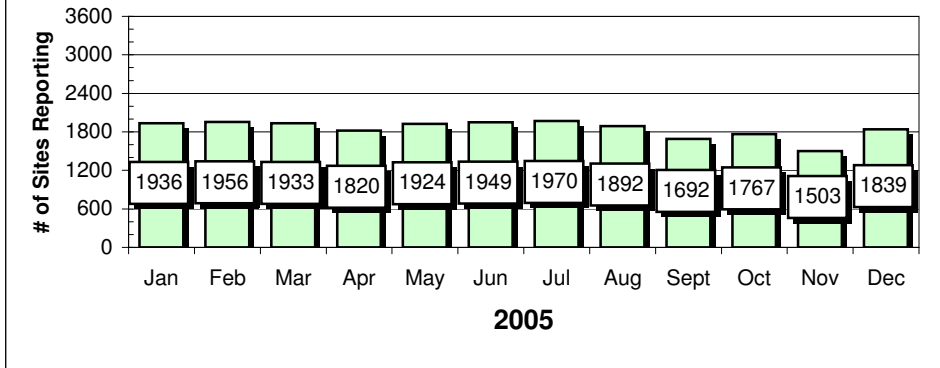

Sports IQ - Monday

Showdown - Tuesday

Showdown - Tuesday

Site Reports

Player Reports

Passport - Wednesday

Passport - Wednesday

SIX - Thursday

SIX - Thursday

Spotlight - Friday

Spotlight - Friday

Site Reports

Playback - Saturday

Player Reports

Playback - Saturday

Chart data for above Charts