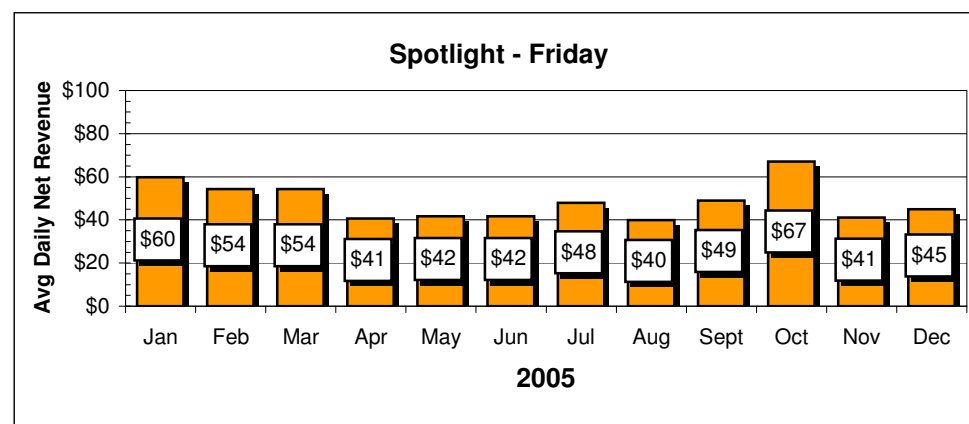

Game Reports

Average Revenues