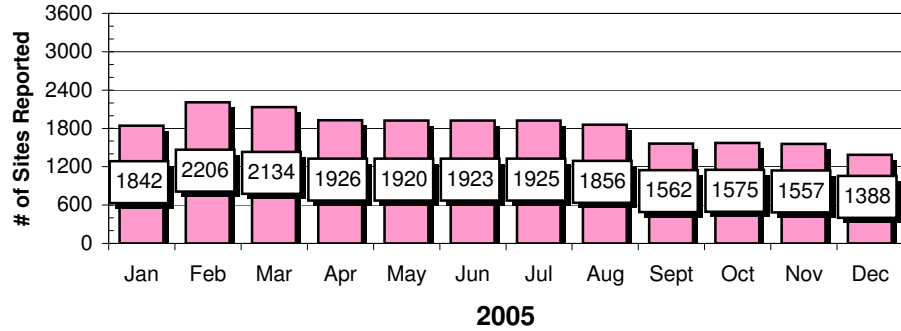

Site Reports

Playback - Saturday

Player Reports

Playback - Saturday

Chart data for above Charts

STC	Sites	STC	Players	S IQ	Sites	S IQ	Players	SD	Sites	SD	Players	PP	Sites	PP	Players
Jan	1292	Jan	5231	Jan	1604	Jan	5,500	Jan	2164	Jan	12296	Jan	1904	Jan	7296
Feb	1376	Feb	5834	Feb	1703	Feb	5,783	Feb	2262	Feb	13072	Feb	1943	Feb	7429
Mar	1524	Mar	6029	Mar	1684	Mar	5,928	Mar	2271	Mar	13070	Mar	1978	Mar	7884
Apr	1535	Apr	5930	Apr	1346	Apr	4,772	Apr	2170	Apr	12423	Apr	1847	Apr	7318
May	1574	May	6268	May	1621	May	5,680	May	2119	May	11583	May	1903	May	7503
Jun	1479	Jun	5739	Jun	1614	Jun	5,729	Jun	2175	Jun	12255	Jun	1959	Jun	7778
Jul	1567	Jul	6199	Jul	1472	Jul	5,075	Jul	2180	Jul	12018	Jul	1912	Jul	7664
Aug	1512	Aug	5800	Aug	1448	Aug	4,964	Aug	2138	Aug	11704	Aug	1858	Aug	7307
Sept	1105	Sept	3622	Sept	1401	Sept	5,001	Sept	2048	Sept	10358	Sep	1668	Sep	5748
Oct	1025	Oct	3061	Oct	1440	Oct	5,057	Oct	2009	Oct	10087	Oct	1667	Oct	5771
Nov	1005	Nov	3091	Nov	1411	Nov	5,111	Nov	2021	Nov	9849	Nov	1752	Nov	6162
Dec	866	Dec	2750	Dec	1446	Dec	5,226	Dec	1962	Dec	10051	Dec	1744	Dec	6455
SIX	Sites	SIX	Players	SL	Sites	SL	Players	PB	Sites	PB	Players				
Jan	1936	Jan	8719	Jan	2344	Jan	12,833	Jan	1842	Jan	8933				
Feb	1956	Feb	8837	Feb	2324	Feb	12,414	Feb	2206	Feb	11352				
Mar	1933	Mar	9048	Mar	2167	Mar	10,635	Mar	2134	Mar	10408				
Apr	1820	Apr	7779	Apr	2124	Apr	11,017	Apr	1926	Apr	9136				
May	1924	May	8489	May	2073	May	10,098	May	1920	May	8596				
Jun	1949	Jun	8836	Jun	2084	Jun	10,094	Jun	1923	Jun	8203				
Jul	1970	Jul	8797	Jul	2058	Jul	9,843	Jul	1925	Jul	8222				
Aug	1892	Aug	8155	Aug	1983	Aug	9,282	Aug	1856	Aug	7920				
Sept	1692	Sept	6540	Sept	1922	Sept	8,571	Sept	1562	Sept	6049				
Oct	1767	Oct	6868	Oct	1955	Oct	8,313	Oct	1575	Oct	6070				
Nov	1503	Nov	5728	Nov	1930	Nov	8,119	Nov	1557	Nov	6434				
Dec	1839	Dec	7368	Dec	1901	Dec	8,114	Dec	1388	Dec	5237				