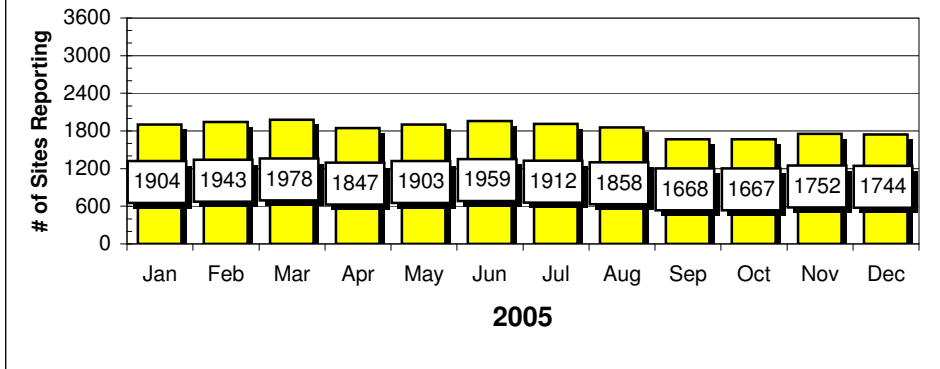

Sports IQ - Monday

Showdown - Tuesday

Showdown - Tuesday

Site Reports

Player Reports

Passport - Wednesday

Passport - Wednesday

SIX - Thursday

SIX - Thursday

Spotlight - Friday

Spotlight - Friday

Site Reports

Playback - Saturday

Player Reports

Playback - Saturday

Chart data for above Charts