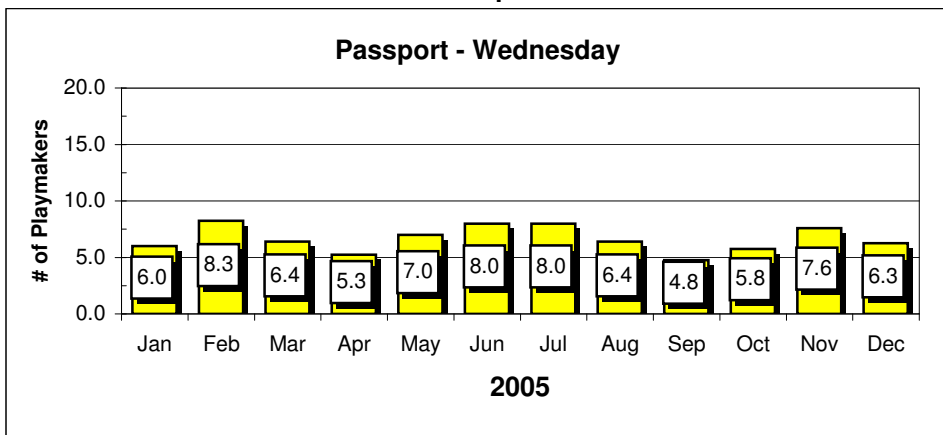

Game Reports

Average Revenues

Passport - Wednesday

Passport - Wednesday