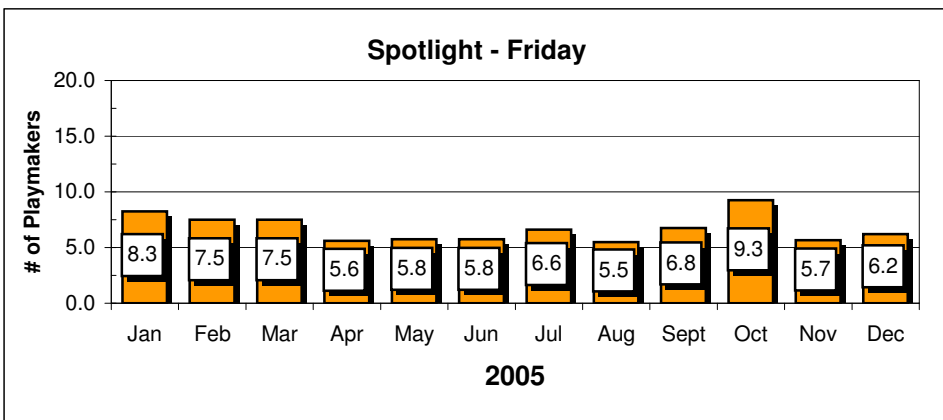

SIX - Thursday

Spotlight - Friday

Spotlight - Friday

Game Reports

Average Revenues

Chart data for above Charts

STC	Players	STC	Revenue	S IQ	Players	S IQ	Revenue	SD	Players	SD	Revenue	PP	Players	PP	Revenue
Jan	4.3	Jan	\$31.42	Jan	2.7	Jan	\$19.33	Jan	13.0	Jan	\$94.25	Jan	6.0	Jan	\$43.50
Feb	4.5	Feb	\$32.63	Feb	3.0	Feb	\$21.75	Feb	11.8	Feb	\$85.19	Feb	8.3	Feb	\$59.81
Mar	5.0	Mar	\$36.25	Mar	2.7	Mar	\$19.33	Mar	9.4	Mar	\$68.15	Mar	6.4	Mar	\$46.40
Apr	4.0	Apr	\$29.00	Apr	2.0	Apr	\$14.50	Apr	10.5	Apr	\$76.13	Apr	5.3	Apr	\$38.06
May	3.0	May	\$21.75	May	4.8	May	\$34.44	May	10.8	May	\$78.30	May	7.0	May	\$50.75
Jun	3.5	Jun	\$25.38	Jun	5.0	Jun	\$36.25	Jun	9.7	Jun	\$70.08	Jun	8.0	Jun	\$58.00
Jul	5.7	Jul	\$41.08	Jul	5.5	Jul	\$39.88	Jul	10.0	Jul	\$72.50	Jul	8.0	Jul	\$58.00
Aug	7.3	Aug	\$52.56	Aug	5.4	Aug	\$39.15	Aug	12.4	Aug	\$89.90	Aug	6.4	Aug	\$46.40
Sept	4.5	Sept	\$32.63	Sept	3.7	Sept	\$26.58	Sept	14.0	Sept	\$101.50	Sept	4.8	Sept	\$34.44
Oct	5.8	Oct	\$42.05	Oct	2.7	Oct	\$19.33	Oct	12.3	Oct	\$88.81	Oct	5.8	Oct	\$41.69
Nov	3.0	Nov	\$21.75	Nov	1.5	Nov	\$10.88	Nov	11.0	Nov	\$79.75	Nov	7.6	Nov	\$55.10
Dec	3.0	Dec	\$21.75	Dec	3.7	Dec	\$26.58	Dec	10.8	Dec	\$77.94	Dec	6.3	Dec	\$45.31
SIX	Players	SIX	Revenue	SL	Players	SL	Revenue	PB	Players	PB	Revenue				
Jan	10.5	Jan	\$76.13	Jan	8.3	Jan	\$59.81	Jan	5.7	Jan	\$41.08				
Feb	10.3	Feb	\$74.31	Feb	7.5	Feb	\$54.38	Feb	5.8	Feb	\$41.69				
Mar	10.6	Mar	\$76.85	Mar	7.5	Mar	\$54.38	Mar	6.5	Mar	\$47.13				
Apr	7.8	Apr	\$56.19	Apr	5.6	Apr	\$40.60	Apr	6.4	Apr	\$46.40				
May	10.0	May	\$72.50	May	5.8	May	\$41.69	May	6.0	May	\$43.50				
Jun	10.6	Jun	\$76.85	Jun	5.8	Jun	\$41.69	Jun	4.0	Jun	\$29.00				
Jul	8.0	Jul	\$58.00	Jul	6.6	Jul	\$47.85	Jul	4.0	Jul	\$29.00				
Aug	7.8	Aug	\$56.19	Aug	5.5	Aug	\$39.88	Aug	6.8	Aug	\$48.94				
Sept	9.4	Sept	\$68.15	Sept	6.8	Sept	\$48.94	Sept	2.5	Sept	\$18.13				
Oct	10.0	Oct	\$72.50	Oct	9.3	Oct	\$67.06	Oct	4.8	Oct	\$34.80				
Nov	10.0	Nov	\$72.50	Nov	5.7	Nov	\$41.08	Nov	4.5	Nov	\$32.63				
Dec	9.8	Dec	\$71.05	Dec	6.2	Dec	\$44.95	Dec	3.8	Dec	\$27.19				