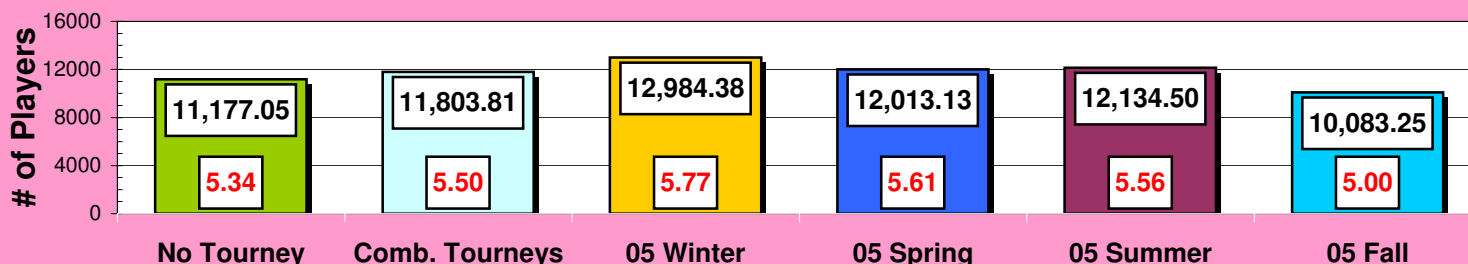

2005 Fall Tourney		
09/20/05	2011	10,356
09/27/05	2045	10,434
10/04/05	2050	10,470
10/11/05	2015	10,042
10/18/05	2040	10,299
10/25/05	1929	9,536
11/01/05	2022	9,658
11/08/05	2012	9,871
8	2015.5	10,083.25

Chart Data for Sites

No Tourney	2094	54.7%
Comb. Tourneys	2148	56.1%
05 Winter	2252	58.8%
05 Spring	2142	55.9%
05 Summer	2183	57.0%
05 Fall	2016	52.6%
% Diff	2.57%	2.57%

Chart Data for Players

No Tourney	11177	5.34
Comb. Tourneys	11804	5.50
05 Winter	12984	5.77
05 Spring	12013	5.61
05 Summer	12135	5.56
05 Fall	10083	5.00
% Diff	5.61%	2.96%

(Data in yellow cells compares numbers with Comb. Tourneys over No Tourney stats)

Showdown Site Reporting

Numbers in Red reflect % of sites (3829 Avg) reporting to the total number of sites.

Showdown Player Report