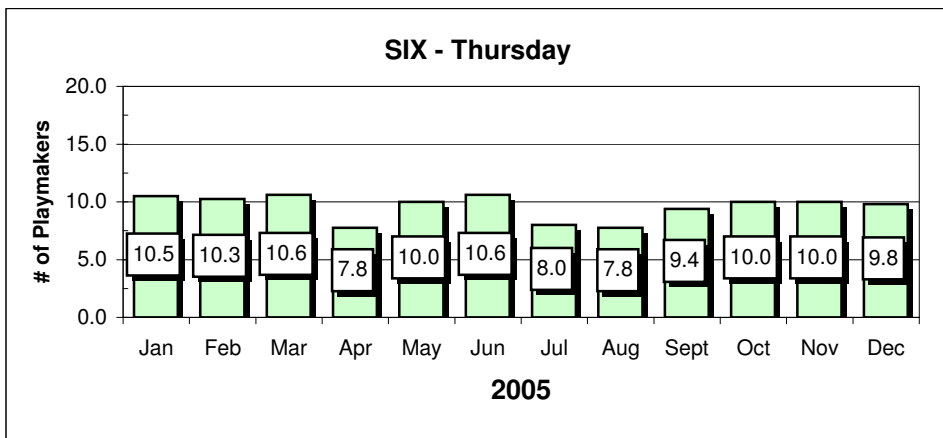

SIX - Thursday

Spotlight - Friday

Spotlight - Friday

Game Reports

Average Revenues

Chart data for above Charts

STC	Players	STC	Revenue	S IQ	Players	S IQ	Revenue	SD	Players	SD	Revenue	PP	Players	PP	Revenue
Jan	4.3	Jan	\$31.42	Jan	2.7	Jan	\$19.33	Jan	13.0	Jan	\$94.25	Jan	6.0	Jan	\$43.50
Feb	4.5	Feb	\$32.63	Feb	3.0	Feb	\$21.75	Feb	11.8	Feb	\$85.19	Feb	8.3	Feb	\$59.81
Mar	5.0	Mar	\$36.25	Mar	2.7	Mar	\$19.33	Mar	9.4	Mar	\$68.15	Mar	6.4	Mar	\$46.40
Apr	4.0	Apr	\$29.00	Apr	2.0	Apr	\$14.50	Apr	10.5	Apr	\$76.13	Apr	5.3	Apr	\$38.06
May	3.0	May	\$21.75	May	4.8	May	\$34.44	May	10.8	May	\$78.30	May	7.0	May	\$50.75
Jun	3.5	Jun	\$25.38	Jun	5.0	Jun	\$36.25	Jun	9.7	Jun	\$70.08	Jun	8.0	Jun	\$58.00
Jul	5.7	Jul	\$41.08	Jul	5.5	Jul	\$39.88	Jul	10.0	Jul	\$72.50	Jul	8.0	Jul	\$58.00
Aug	7.3	Aug	\$52.56	Aug	5.4	Aug	\$39.15	Aug	12.4	Aug	\$89.90	Aug	6.4	Aug	\$46.40
Sept	4.5	Sept	\$32.63	Sept	3.7	Sept	\$26.58	Sept	14.0	Sept	\$101.50	Sept	4.8	Sept	\$34.44
Oct	5.8	Oct	\$42.05	Oct	2.7	Oct	\$19.33	Oct	12.3	Oct	\$88.81	Oct	5.8	Oct	\$41.69
Nov	3.0	Nov	\$21.75	Nov	1.5	Nov	\$10.88	Nov	11.0	Nov	\$79.75	Nov	7.6	Nov	\$55.10
Dec	3.0	Dec	\$21.75	Dec	3.7	Dec	\$26.58	Dec	10.8	Dec	\$77.94	Dec	6.3	Dec	\$45.31
SIX	Players	SIX	Revenue	SL	Players	SL	Revenue	PB	Players	PB	Revenue				
Jan	10.5	Jan	\$76.13	Jan	8.3	Jan	\$59.81	Jan	5.7	Jan	\$41.08				
Feb	10.3	Feb	\$74.31	Feb	7.5	Feb	\$54.38	Feb	5.8	Feb	\$41.69				
Mar	10.6	Mar	\$76.85	Mar	7.5	Mar	\$54.38	Mar	6.5	Mar	\$47.13				
Apr	7.8	Apr	\$56.19	Apr	5.6	Apr	\$40.60	Apr	6.4	Apr	\$46.40				
May	10.0	May	\$72.50	May	5.8	May	\$41.69	May	6.0	May	\$43.50				
Jun	10.6	Jun	\$76.85	Jun	5.8	Jun	\$41.69	Jun	4.0	Jun	\$29.00				
Jul	8.0	Jul	\$58.00	Jul	6.6	Jul	\$47.85	Jul	4.0	Jul	\$29.00				
Aug	7.8	Aug	\$56.19	Aug	5.5	Aug	\$39.88	Aug	6.8	Aug	\$48.94				
Sept	9.4	Sept	\$68.15	Sept	6.8	Sept	\$48.94	Sept	2.5	Sept	\$18.13				
Oct	10.0	Oct	\$72.50	Oct	9.3	Oct	\$67.06	Oct	4.8	Oct	\$34.80				
Nov	10.0	Nov	\$72.50	Nov	5.7	Nov	\$41.08	Nov	4.5	Nov	\$32.63				
Dec	9.8	Dec	\$71.05	Dec	6.2	Dec	\$44.95	Dec	3.8	Dec	\$27.19				