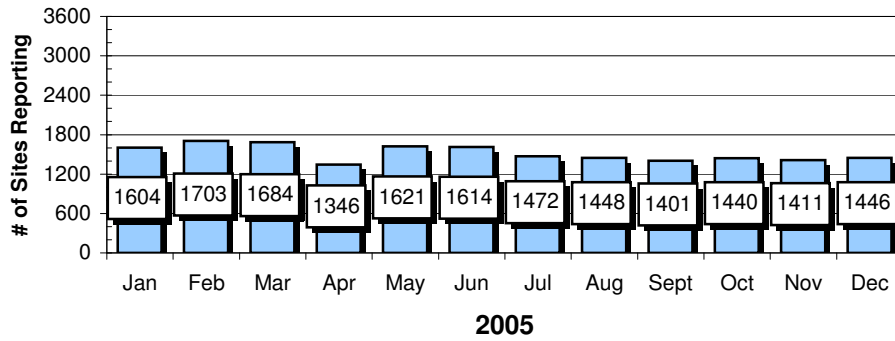

Site Reports

Sports TC - Sunday

Player Reports

Sports TC - Sunday

Sports IQ - Monday

Sports IQ - Monday

Showdown - Tuesday

Showdown - Tuesday