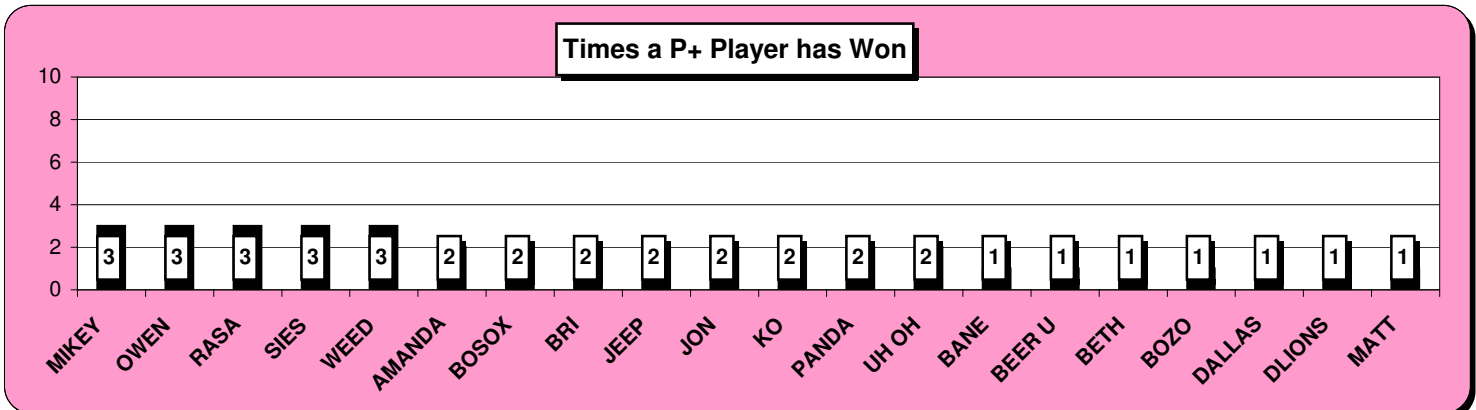

Coaches Daily Premium Game Results W/Annual Averages

Premium games by Month Report & Avg Mo. Rev. per night