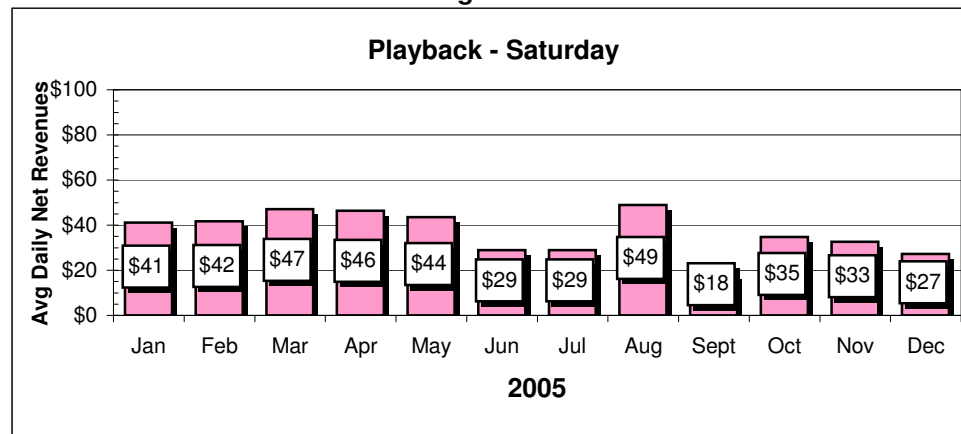

SIX - Thursday

Spotlight - Friday

Spotlight - Friday

Game Reports

Average Revenues

Chart data for above Charts

STC	Players	STC	Revenue	S IQ	Players	S IQ	Revenue	SD	Players	SD	Revenue	PP	Players	PP	Revenue
Jan	4.3	Jan	\$31.42	Jan	2.7	Jan	\$19.33	Jan	13.0	Jan	\$94.25	Jan	6.0	Jan	\$43.50
Feb	4.5	Feb	\$32.63	Feb	3.0	Feb	\$21.75	Feb	11.8	Feb	\$85.19	Feb	8.3	Feb	\$59.81
Mar	5.0	Mar	\$36.25	Mar	2.7	Mar	\$19.33	Mar	9.4	Mar	\$68.15	Mar	6.4	Mar	\$46.40
Apr	4.0	Apr	\$29.00	Apr	2.0	Apr	\$14.50	Apr	10.5	Apr	\$76.13	Apr	5.3	Apr	\$38.06
May	3.0	May	\$21.75	May	4.8	May	\$34.44	May	10.8	May	\$78.30	May	7.0	May	\$50.75
Jun	3.5	Jun	\$25.38	Jun	5.0	Jun	\$36.25	Jun	9.7	Jun	\$70.08	Jun	8.0	Jun	\$58.00
Jul	5.7	Jul	\$41.08	Jul	5.5	Jul	\$39.88	Jul	10.0	Jul	\$72.50	Jul	8.0	Jul	\$58.00
Aug	7.3	Aug	\$52.56	Aug	5.4	Aug	\$39.15	Aug	12.4	Aug	\$89.90	Aug	6.4	Aug	\$46.40
Sept	4.5	Sept	\$32.63	Sept	3.7	Sept	\$26.58	Sept	14.0	Sept	\$101.50	Sept	4.8	Sept	\$34.44
Oct	5.8	Oct	\$42.05	Oct	2.7	Oct	\$19.33	Oct	12.3	Oct	\$88.81	Oct	5.8	Oct	\$41.69
Nov	3.0	Nov	\$21.75	Nov	1.5	Nov	\$10.88	Nov	11.0	Nov	\$79.75	Nov	7.6	Nov	\$55.10
Dec	3.0	Dec	\$21.75	Dec	3.7	Dec	\$26.58	Dec	10.8	Dec	\$77.94	Dec	6.3	Dec	\$45.31
SIX	Players	SIX	Revenue	SL	Players	SL	Revenue	PB	Players	PB	Revenue				
Jan	10.5	Jan	\$76.13	Jan	8.3	Jan	\$59.81	Jan	5.7	Jan	\$41.08				
Feb	10.3	Feb	\$74.31	Feb	7.5	Feb	\$54.38	Feb	5.8	Feb	\$41.69				
Mar	10.6	Mar	\$76.85	Mar	7.5	Mar	\$54.38	Mar	6.5	Mar	\$47.13				
Apr	7.8	Apr	\$56.19	Apr	5.6	Apr	\$40.60	Apr	6.4	Apr	\$46.40				
May	10.0	May	\$72.50	May	5.8	May	\$41.69	May	6.0	May	\$43.50				
Jun	10.6	Jun	\$76.85	Jun	5.8	Jun	\$41.69	Jun	4.0	Jun	\$29.00				
Jul	8.0	Jul	\$58.00	Jul	6.6	Jul	\$47.85	Jul	4.0	Jul	\$29.00				
Aug	7.8	Aug	\$56.19	Aug	5.5	Aug	\$39.88	Aug	6.8	Aug	\$48.94				
Sept	9.4	Sept	\$68.15	Sept	6.8	Sept	\$48.94	Sept	2.5	Sept	\$18.13				
Oct	10.0	Oct	\$72.50	Oct	9.3	Oct	\$67.06	Oct	4.8	Oct	\$34.80				
Nov	10.0	Nov	\$72.50	Nov	5.7	Nov	\$41.08	Nov	4.5	Nov	\$32.63				
Dec	9.8	Dec	\$71.05	Dec	6.2	Dec	\$44.95	Dec	3.8	Dec	\$27.19				