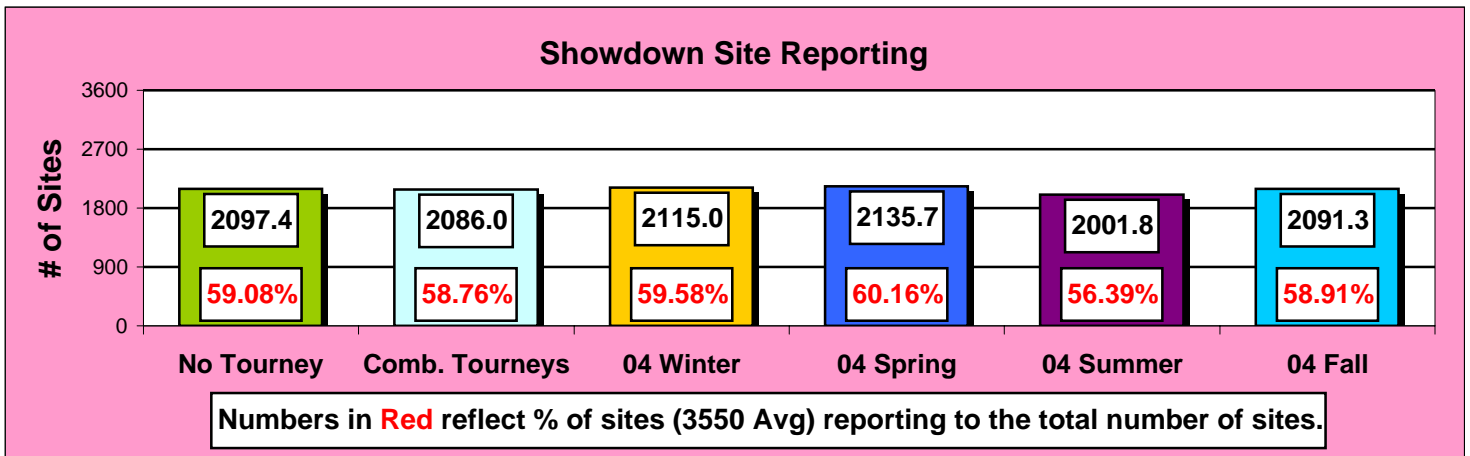

This sheet reflects the attendance for GPT Showdown tournaments compared to non tourney SD games during the rest of the year.

04 Winter Tourney		
01/13/04	2180	13270
01/20/04	2128	12839
01/27/04	2085	12375
02/03/04	2140	12802
02/10/04	2166	13197
02/17/04	1991	13107
6	2115.0	12931.7

04 Spring Tourney		
04/13/04	2180	13900
04/20/04	2101	13057
04/27/04	2202	13322
05/04/04	2084	12870
05/11/04	2143	12961
05/18/04	2104	12912
6	2135.7	13170.3

04 Summer Tourney		
07/13/04	2048	12798
07/20/04	2066	12660
07/27/04	2072	12933
08/03/04	2014	12727
08/10/04	1953	11989
08/17/04	1858	11366
6	2001.8	12412.2

04 Fall Tourney		
10/12/04	2048	11558
10/19/04	2100	11708
10/26/04	2041	11353
11/02/04	2021	10618
11/09/04	2142	11926
11/16/04	2196	12222
6	2091.3	11564.2

Chart Data for Sites		
No Tourney	2097	59.1%
Comb. Tourneys	2086	58.8%
04 Winter	2115	59.6%
04 Spring	2136	60.2%
04 Summer	2002	56.4%
04 Fall	2091	58.9%
% Diff	99.46%	99.46%

Chart Data for Players		
No Tourney	12413	5.92
Comb. Tourneys	12520	6.00
04 Winter	12932	6.11
04 Spring	13170	6.17
04 Summer	12412	6.20
04 Fall	11564	5.53
% Diff	100.86%	101.41%

(Data in yellow cells compares numbers with Comb. Tourneys over No Tourney stats)