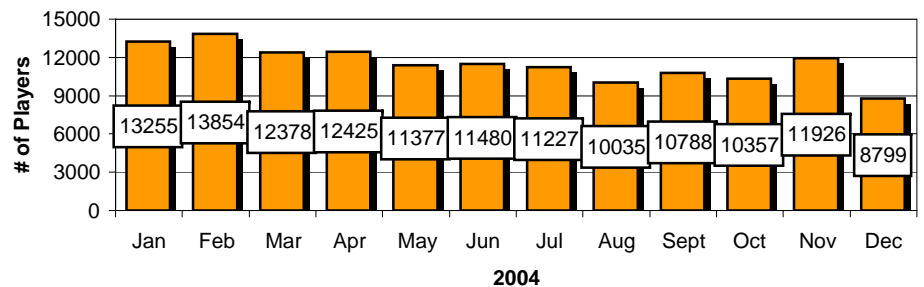

Site Reports

Player Reports

Sports TC - Sunday

Sports TC - Sunday

Sports IQ - Monday

Sports IQ - Monday

Showdown - Tuesday

Showdown - Tuesday

Site Reports

Player Reports

Passport - Wednesday

Passport - Wednesday

SIX - Thursday

SIX - Thursday

Spotlight - Friday

Spotlight - Friday

Site Reports

Player Reports

Chart data for above Charts

STC	Sites	STC	Players
Jan	1135	Jan	4627
Feb	1316	Feb	6055
Mar	1561	Mar	6641
Apr	1367	Apr	5616
May	1465	May	5987
Jun	1451	Jun	6306
Jul	1351	Jul	5768
Aug	1364	Aug	5885
Sept	1120	Sept	4450
Oct	1082	Oct	3779
Nov	1042	Nov	3562
Dec	1109	Dec	4026
SIX	Sites	SIX	Players
Jan	1598	Jan	7446
Feb	1699	Feb	7923
Mar	1652	Mar	7876
Apr	1685	Apr	8194
May	1587	May	7414
Jun	1722	Jun	8700
Jul	1634	Jul	8471
Aug	1541	Aug	7599
Sept	1596	Sept	6841
Oct	1728	Oct	7329
Nov	1584	Nov	6681
Dec	1943	Dec	9051

S IQ	Sites	S IQ	Players
Jan	1360	Jan	4764
Feb	1441	Feb	5149
Mar	1499	Mar	5626
Apr	1473	Apr	5924
May	1372	May	5145
Jun	1497	Jun	5738
Jul	1436	Jul	5866
Aug	1303	Aug	5039
Sept	1576	Sept	6500
Oct	1700	Oct	7013
Nov	1773	Nov	7331
Dec	1675	Dec	7272
SL	Sites	SL	Players
Jan	2285	Jan	13255
Feb	2342	Feb	13854
Mar	2214	Mar	12378
Apr	2196	Apr	12425
May	2066	May	11377
Jun	2077	Jun	11480
Jul	2033	Jul	11227
Aug	1880	Aug	10035
Sept	2042	Sept	10788
Oct	2141	Oct	10357
Nov	2261	Nov	11926
Dec	1822	Dec	8799