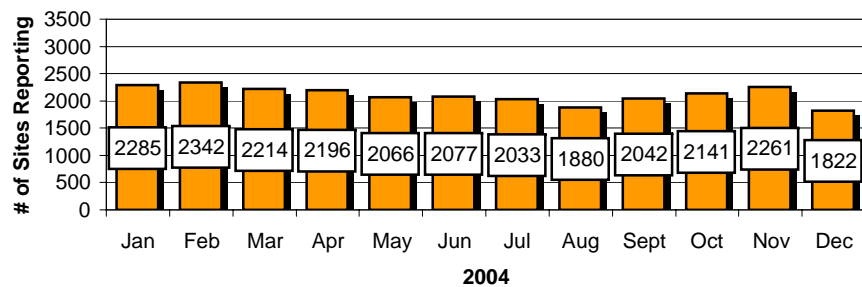

Site Reports

Player Reports

Sports TC - Sunday

Sports TC - Sunday

Sports IQ - Monday

Sports IQ - Monday

Showdown - Tuesday

Showdown - Tuesday

Site Reports

Player Reports

Passport - Wednesday

Passport - Wednesday

SIX - Thursday

SIX - Thursday

Spotlight - Friday

Spotlight - Friday

Site Reports

Player Reports

Chart data for above Charts

STC	Sites	STC	Players
Jan	1135	Jan	4627
Feb	1316	Feb	6055
Mar	1561	Mar	6641
Apr	1367	Apr	5616
May	1465	May	5987
Jun	1451	Jun	6306
Jul	1351	Jul	5768
Aug	1364	Aug	5885
Sept	1120	Sept	4450
Oct	1082	Oct	3779
Nov	1042	Nov	3562
Dec	1109	Dec	4026
SIX	Sites	SIX	Players
Jan	1598	Jan	7446
Feb	1699	Feb	7923
Mar	1652	Mar	7876
Apr	1685	Apr	8194
May	1587	May	7414
Jun	1722	Jun	8700
Jul	1634	Jul	8471
Aug	1541	Aug	7599
Sept	1596	Sept	6841
Oct	1728	Oct	7329
Nov	1584	Nov	6681
Dec	1943	Dec	9051

S IQ	Sites	S IQ	Players
Jan	1360	Jan	4764
Feb	1441	Feb	5149
Mar	1499	Mar	5626
Apr	1473	Apr	5924
May	1372	May	5145
Jun	1497	Jun	5738
Jul	1436	Jul	5866
Aug	1303	Aug	5039
Sept	1576	Sept	6500
Oct	1700	Oct	7013
Nov	1773	Nov	7331
Dec	1675	Dec	7272
SL	Sites	SL	Players
Jan	2285	Jan	13255
Feb	2342	Feb	13854
Mar	2214	Mar	12378
Apr	2196	Apr	12425
May	2066	May	11377
Jun	2077	Jun	11480
Jul	2033	Jul	11227
Aug	1880	Aug	10035
Sept	2042	Sept	10788
Oct	2141	Oct	10357
Nov	2261	Nov	11926
Dec	1822	Dec	8799