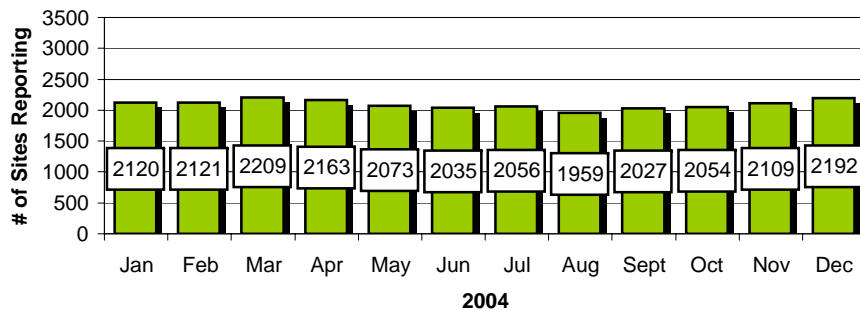

Site Reports

Player Reports

Sports TC - Sunday

Sports TC - Sunday

Sports IQ - Monday

Sports IQ - Monday

Showdown - Tuesday

Showdown - Tuesday

Site Reports

Player Reports

Chart data for above Charts

STC	Sites	STC	Players
Jan	1135	Jan	4627
Feb	1316	Feb	6055
Mar	1561	Mar	6641
Apr	1367	Apr	5616
May	1465	May	5987
Jun	1451	Jun	6306
Jul	1351	Jul	5768
Aug	1364	Aug	5885
Sept	1120	Sept	4450
Oct	1082	Oct	3779
Nov	1042	Nov	3562
Dec	1109	Dec	4026
SIX	Sites	SIX	Players
Jan	1598	Jan	7446
Feb	1699	Feb	7923
Mar	1652	Mar	7876
Apr	1685	Apr	8194
May	1587	May	7414
Jun	1722	Jun	8700
Jul	1634	Jul	8471
Aug	1541	Aug	7599
Sept	1596	Sept	6841
Oct	1728	Oct	7329
Nov	1584	Nov	6681
Dec	1943	Dec	9051