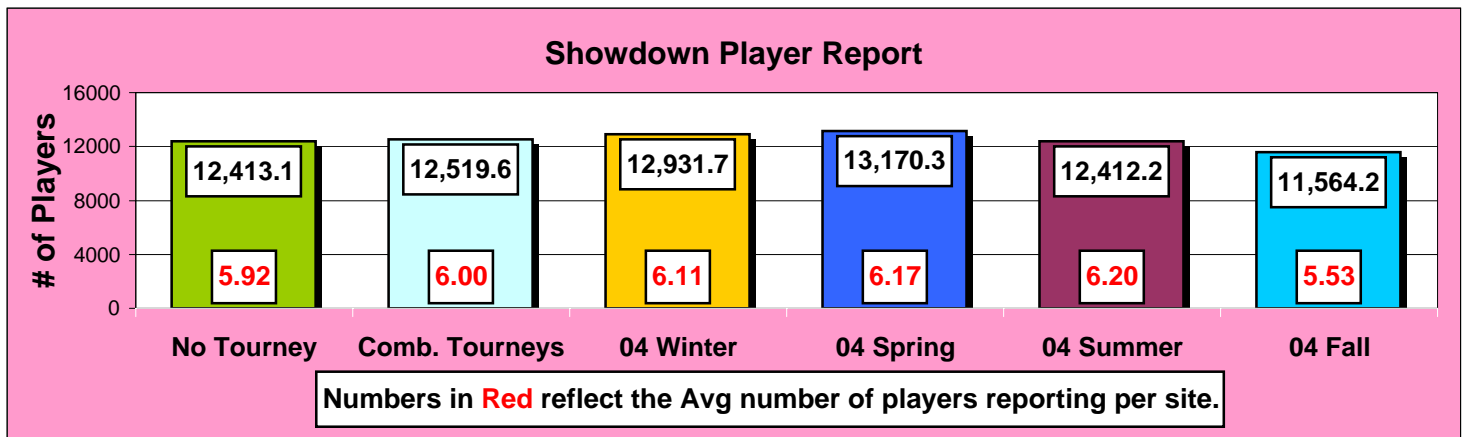

This sheet reflects the attendance for GPT Showdown tournaments compared to non tourney SD games during the rest of the year.

04 Winter Tourney		
01/13/04	2180	13270
01/20/04	2128	12839
01/27/04	2085	12375
02/03/04	2140	12802
02/10/04	2166	13197
02/17/04	1991	13107
6	2115.0	12931.7

04 Spring Tourney		
04/13/04	2180	13900
04/20/04	2101	13057
04/27/04	2202	13322
05/04/04	2084	12870
05/11/04	2143	12961
05/18/04	2104	12912
6	2135.7	13170.3

04 Summer Tourney		
07/13/04	2048	12798
07/20/04	2066	12660
07/27/04	2072	12933
08/03/04	2014	12727
08/10/04	1953	11989
08/17/04	1858	11366
6	2001.8	12412.2

04 Fall Tourney		
10/12/04	2048	11558
10/19/04	2100	11708
10/26/04	2041	11353
11/02/04	2021	10618
11/09/04	2142	11926
11/16/04	2196	12222
6	2091.3	11564.2

Chart Data for Sites		
No Tourney	2097	59.1%
Comb. Tourneys	2086	58.8%
04 Winter	2115	59.6%
04 Spring	2136	60.2%
04 Summer	2002	56.4%
04 Fall	2091	58.9%
% Diff	99.46%	99.46%

Chart Data for Players		
No Tourney	12413	5.92
Comb. Tourneys	12520	6.00
04 Winter	12932	6.11
04 Spring	13170	6.17
04 Summer	12412	6.20
04 Fall	11564	5.53
% Diff	100.86%	101.41%

(Data in yellow cells compares numbers with Comb. Tourneys over No Tourney stats)