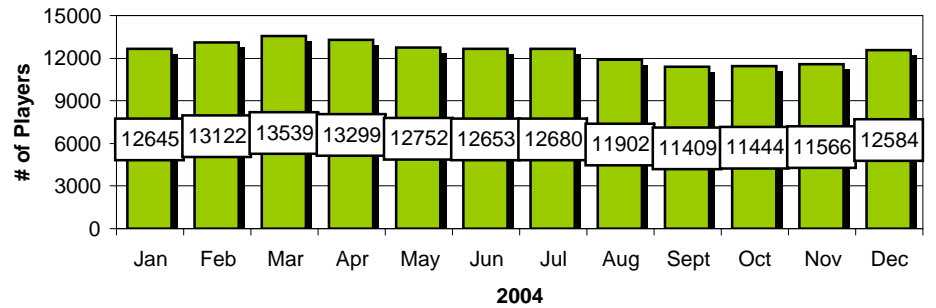

Site Reports

Player Reports

Sports TC - Sunday

Sports TC - Sunday

Sports IQ - Monday

Sports IQ - Monday

Showdown - Tuesday

Showdown - Tuesday

Site Reports

Player Reports

Chart data for above Charts

STC	Sites	STC	Players
Jan	1135	Jan	4627
Feb	1316	Feb	6055
Mar	1561	Mar	6641
Apr	1367	Apr	5616
May	1465	May	5987
Jun	1451	Jun	6306
Jul	1351	Jul	5768
Aug	1364	Aug	5885
Sept	1120	Sept	4450
Oct	1082	Oct	3779
Nov	1042	Nov	3562
Dec	1109	Dec	4026
SIX	Sites	SIX	Players
Jan	1598	Jan	7446
Feb	1699	Feb	7923
Mar	1652	Mar	7876
Apr	1685	Apr	8194
May	1587	May	7414
Jun	1722	Jun	8700
Jul	1634	Jul	8471
Aug	1541	Aug	7599
Sept	1596	Sept	6841
Oct	1728	Oct	7329
Nov	1584	Nov	6681
Dec	1943	Dec	9051