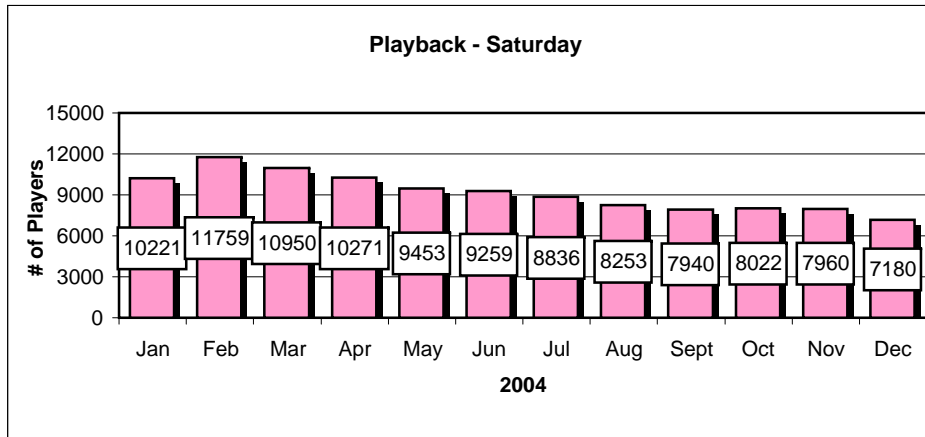

Site Reports

Player Reports

Chart data for above Charts

STC	Sites	STC	Players
Jan	1135	Jan	4627
Feb	1316	Feb	6055
Mar	1561	Mar	6641
Apr	1367	Apr	5616
May	1465	May	5987
Jun	1451	Jun	6306
Jul	1351	Jul	5768
Aug	1364	Aug	5885
Sept	1120	Sept	4450
Oct	1082	Oct	3779
Nov	1042	Nov	3562
Dec	1109	Dec	4026
SIX	Sites	SIX	Players
Jan	1598	Jan	7446
Feb	1699	Feb	7923
Mar	1652	Mar	7876
Apr	1685	Apr	8194
May	1587	May	7414
Jun	1722	Jun	8700
Jul	1634	Jul	8471
Aug	1541	Aug	7599
Sept	1596	Sept	6841
Oct	1728	Oct	7329
Nov	1584	Nov	6681
Dec	1943	Dec	9051

S IQ	Sites	S IQ	Players
Jan	1360	Jan	4764
Feb	1441	Feb	5149
Mar	1499	Mar	5626
Apr	1473	Apr	5924
May	1372	May	5145
Jun	1497	Jun	5738
Jul	1436	Jul	5866
Aug	1303	Aug	5039
Sept	1576	Sept	6500
Oct	1700	Oct	7013
Nov	1773	Nov	7331
Dec	1675	Dec	7272
SL	Sites	SL	Players
Jan	2285	Jan	13255
Feb	2342	Feb	13854
Mar	2214	Mar	12378
Apr	2196	Apr	12425
May	2066	May	11377
Jun	2077	Jun	11480
Jul	2033	Jul	11227
Aug	1880	Aug	10035
Sept	2042	Sept	10788
Oct	2141	Oct	10357
Nov	2261	Nov	11926
Dec	1822	Dec	8799

SD	Sites	SD	Players
Jan	2120	Jan	12645
Feb	2121	Feb	13122
Mar	2209	Mar	13539
Apr	2163	Apr	13299
May	2073	May	12752
Jun	2035	Jun	12653
Jul	2056	Jul	12680
Aug	1959	Aug	11902
Sept	2027	Sept	11409
Oct	2054	Oct	11444
Nov	2109	Nov	11566
Dec	2192	Dec	12584
PB	Sites	PB	Players
Jan	1882	Jan	10221
Feb	2159	Feb	11759
Mar	2080	Mar	10950
Apr	2007	Apr	10271
May	1893	May	9453
Jun	1898	Jun	9259
Jul	1808	Jul	8836
Aug	1691	Aug	8253
Sept	1708	Sept	7940
Oct	1775	Oct	8022
Nov	1653	Nov	7960
Dec	1602	Dec	7180