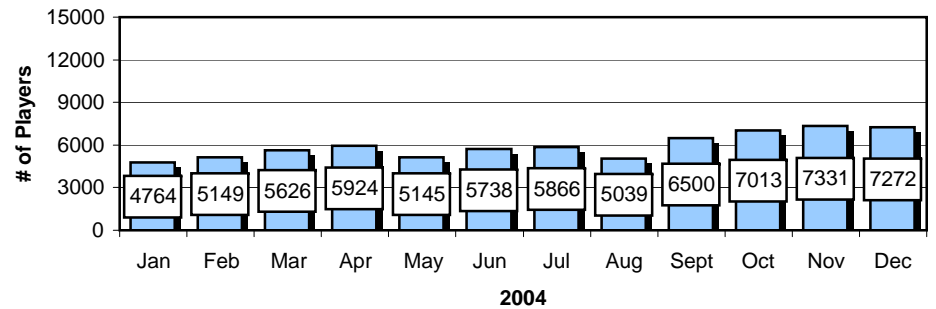

Site Reports

Player Reports

Sports TC - Sunday

Sports TC - Sunday

Sports IQ - Monday

Sports IQ - Monday

Showdown - Tuesday

Showdown - Tuesday

Site Reports

Player Reports

Chart data for above Charts

STC	Sites	STC	Players
Jan	1135	Jan	4627
Feb	1316	Feb	6055
Mar	1561	Mar	6641
Apr	1367	Apr	5616
May	1465	May	5987
Jun	1451	Jun	6306
Jul	1351	Jul	5768
Aug	1364	Aug	5885
Sept	1120	Sept	4450
Oct	1082	Oct	3779
Nov	1042	Nov	3562
Dec	1109	Dec	4026
SIX	Sites	SIX	Players
Jan	1598	Jan	7446
Feb	1699	Feb	7923
Mar	1652	Mar	7876
Apr	1685	Apr	8194
May	1587	May	7414
Jun	1722	Jun	8700
Jul	1634	Jul	8471
Aug	1541	Aug	7599
Sept	1596	Sept	6841
Oct	1728	Oct	7329
Nov	1584	Nov	6681
Dec	1943	Dec	9051