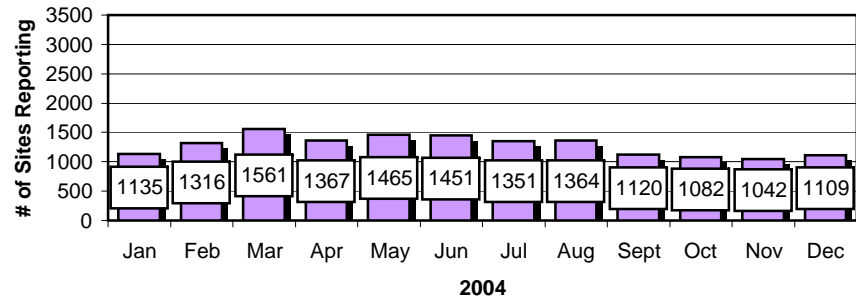

Site Reports

Player Reports

Sports TC - Sunday