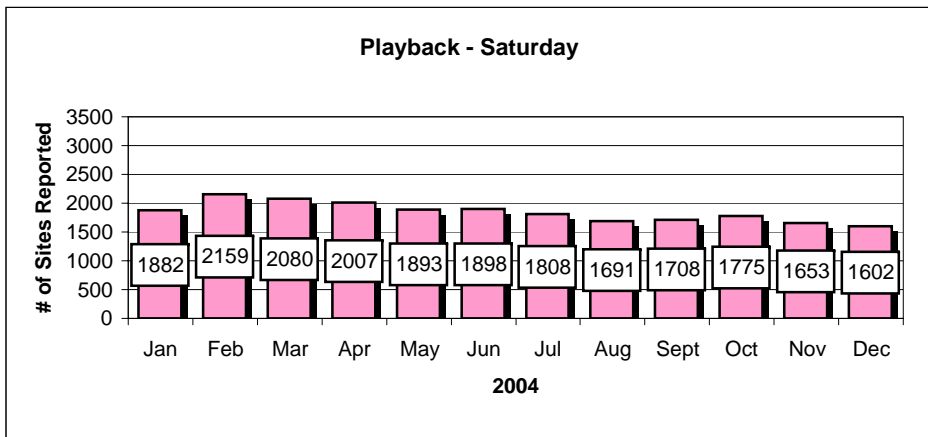

## Player Reports

Chart data for above Charts

STC	Sites	STC	Players
Jan	1135	Jan	4627
Feb	1316	Feb	6055
Mar	1561	Mar	6641
Apr	1367	Apr	5616
May	1465	May	5987
Jun	1451	Jun	6306
Jul	1351	Jul	5768
Aug	1364	Aug	5885
Sept	1120	Sept	4450
Oct	1082	Oct	3779
Nov	1042	Nov	3562
Dec	1109	Dec	4026
SIX	Sites	SIX	Players
Jan	1598	Jan	7446
Feb	1699	Feb	7923
Mar	1652	Mar	7876
Apr	1685	Apr	8194
May	1587	May	7414
Jun	1722	Jun	8700
Jul	1634	Jul	8471
Aug	1541	Aug	7599
Sept	1596	Sept	6841
Oct	1728	Oct	7329
Nov	1584	Nov	6681
Dec	1943	Dec	9051

S IQ	Sites	S IQ	Players
Jan	1360	Jan	4764
Feb	1441	Feb	5149
Mar	1499	Mar	5626
Apr	1473	Apr	5924
May	1372	May	5145
Jun	1497	Jun	5738
Jul	1436	Jul	5866
Aug	1303	Aug	5039
Sept	1576	Sept	6500
Oct	1700	Oct	7013
Nov	1773	Nov	7331
Dec	1675	Dec	7272
SL	Sites	SL	Players
Jan	2285	Jan	13255
Feb	2342	Feb	13854
Mar	2214	Mar	12378
Apr	2196	Apr	12425
May	2066	May	11377
Jun	2077	Jun	11480
Jul	2033	Jul	11227
Aug	1880	Aug	10035
Sept	2042	Sept	10788
Oct	2141	Oct	10357
Nov	2261	Nov	11926
Dec	1822	Dec	8799