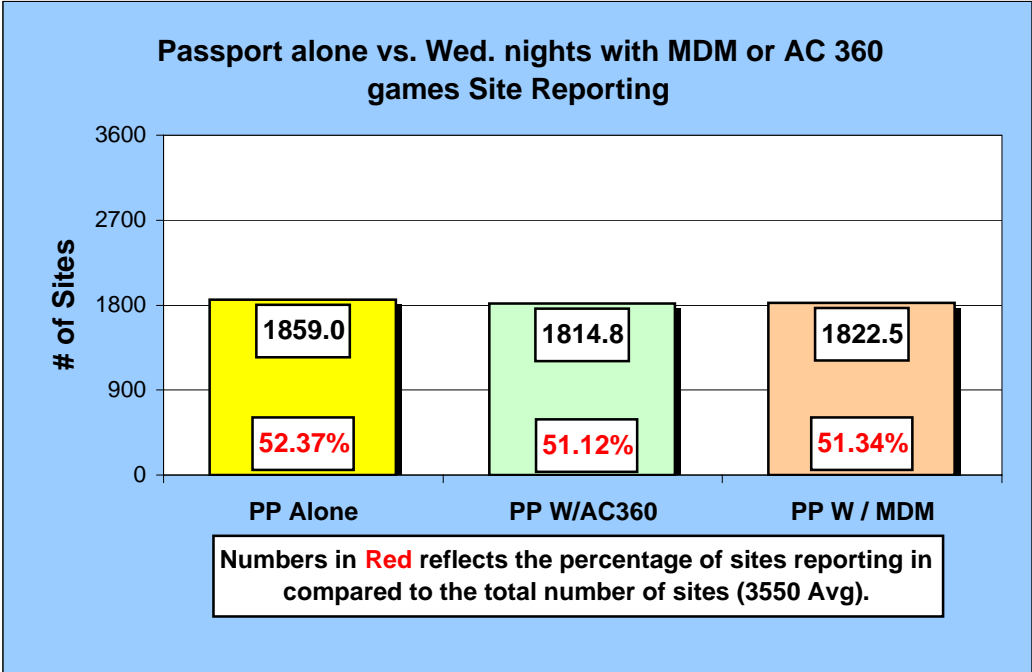

Promotional Games

Passport - 9:00 PM Wednesday		
Date	Sites	Players
01/07/04	1890	7592
01/14/04	1831	7380
01/21/04	1873	7381
01/28/04	1895	7674
02/04/04	1559	6789
02/11/04	1910	7788
02/18/04	1929	8002
02/25/04	1920	7982
03/03/04	1889	7682
03/10/04	2017	8985
03/17/04	2045	9003
03/24/04	1869	7491
03/31/04	1965	8259
04/07/04	1849	7426
04/14/04	1934	8559
04/21/04	1857	7325
04/28/04	1794	7297
05/05/04	1821	6938
05/12/04	1793	6972
05/19/04	1769	7246
08/11/04	1693	7821
08/18/04	1709	7499
08/25/04	1834	7625
09/01/04	1762	6841
09/08/04	1737	6782
09/15/04	1789	7143
09/22/04	1920	7722
09/29/04	1764	6677
10/06/04	1795	6778
10/13/04	1639	6011
11/17/04	1,934	7,864
11/24/04	2,024	9,035
12/01/04	1,955	7,487
12/08/04	1,885	6,847
12/15/04	1,974	7,812
12/22/04	1,977	8,243
12/29/04	1,982	8,718
37	37	37
Avg:	1859.0	7585.8

This sheet reflects the attendance for nights when the MDM & AC 360 games play compared to Passport only Wed. night games during the rest of the year.

Chart Data - Sites		
PP Alone	1859	52.4%
PP W/AC360	1815	51.1%
PP W / MDM	1823	51.3%
% Diff	98.04%	98.04%
Chart Data - Players		
PP Alone	7586	4.08
PP W/AC360	7356	4.05
PP W / MDM	8198	4.50
% Diff	108.07%	110.23%

(Data in tan cells compares numbers with MDM over No MDM stats)

MDM Game Nights		
Date	Sites	Players
05/26/04	1732	7369
06/02/04	1843	8102
06/09/04	1882	8418
06/16/04	1845	7839
06/23/04	1898	8277
06/30/04	2025	9489
07/07/04	1954	9390
07/14/04	1639	7730
07/21/04	1696	7669
07/28/04	1786	8107
08/04/04	1748	7790
11	11	11
Avg:	1822.5	8198.2

Anderson Cooper 360		
Date	Sites	Players
10/20/04	1886	7663
10/27/04	1782	7197
11/03/04	1940	7781
11/10/04	1651	6783
4	4	4
Avg:	1814.8	7356.0