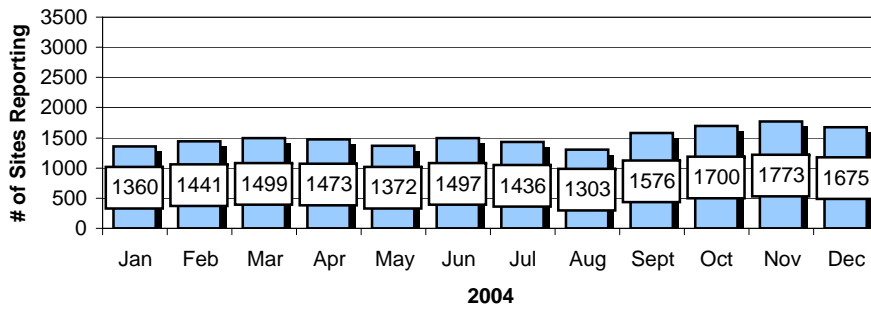

Site Reports

Player Reports

Sports TC - Sunday

Sports TC - Sunday

Sports IQ - Monday

Sports IQ - Monday

Showdown - Tuesday

Showdown - Tuesday

Site Reports

Player Reports

Chart data for above Charts

STC	Sites	STC	Players
Jan	1135	Jan	4627
Feb	1316	Feb	6055
Mar	1561	Mar	6641
Apr	1367	Apr	5616
May	1465	May	5987
Jun	1451	Jun	6306
Jul	1351	Jul	5768
Aug	1364	Aug	5885
Sept	1120	Sept	4450
Oct	1082	Oct	3779
Nov	1042	Nov	3562
Dec	1109	Dec	4026
SIX	Sites	SIX	Players
Jan	1598	Jan	7446
Feb	1699	Feb	7923
Mar	1652	Mar	7876
Apr	1685	Apr	8194
May	1587	May	7414
Jun	1722	Jun	8700
Jul	1634	Jul	8471
Aug	1541	Aug	7599
Sept	1596	Sept	6841
Oct	1728	Oct	7329
Nov	1584	Nov	6681
Dec	1943	Dec	9051