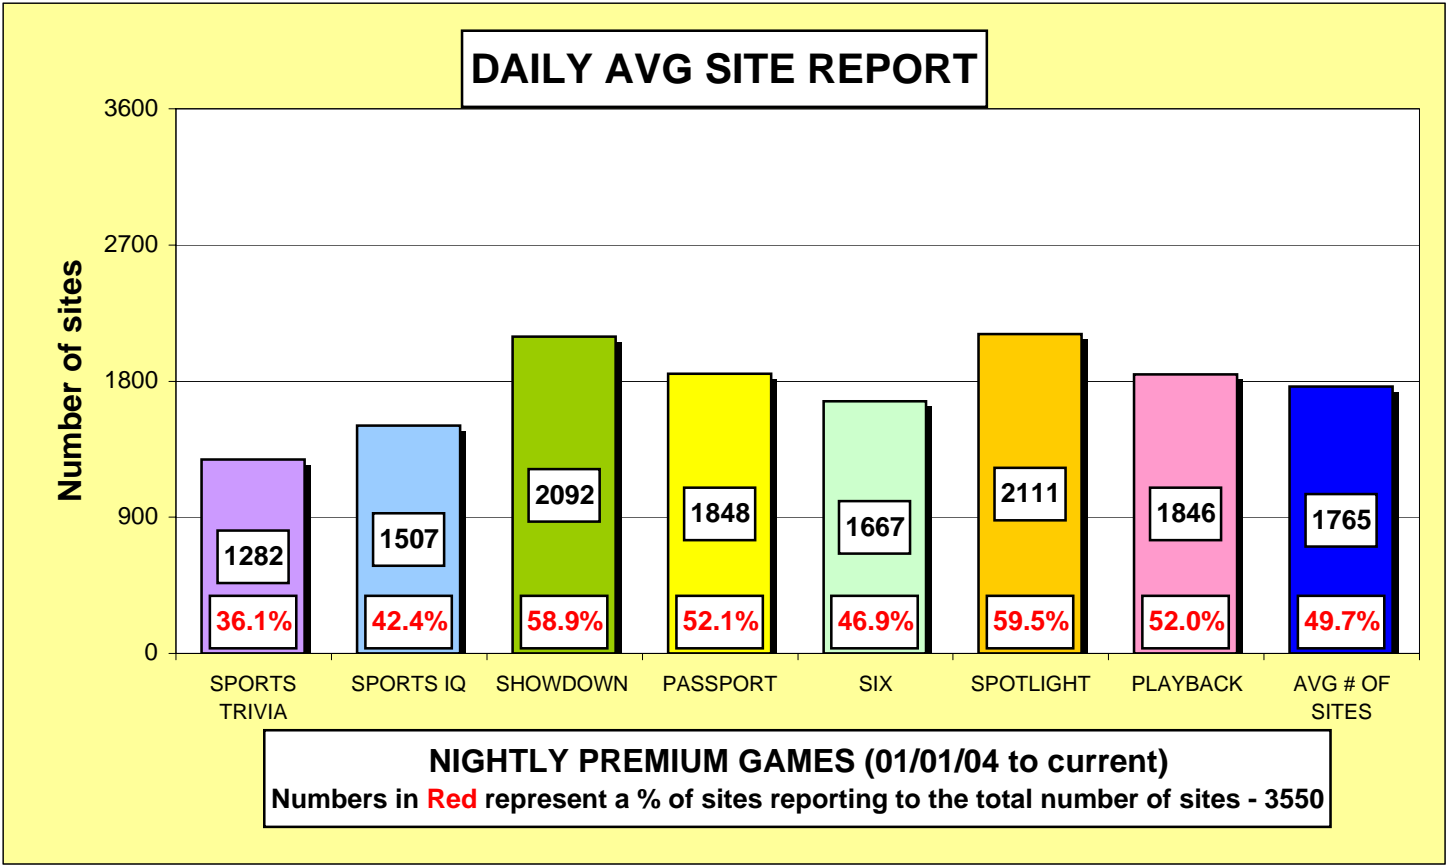

Playback - 9:00 PM Saturday		
Date	Sites	Players
01/03/04	1641	8504
01/10/04	1579	7933
01/17/04	2128	11064
01/24/04	2169	11935
01/31/04	1895	11670
02/07/04	2178	11844
02/14/04	2170	11477
02/21/04	2128	12034
02/28/04	2160	11679
03/06/04	2191	12144
03/13/04	2089	11307
03/20/04	2012	10427
03/27/04	2026	9920
04/03/04	2060	11083
04/10/04	1986	9916
04/17/04	1992	9987
04/24/04	1991	10097
05/01/04	2016	10434
05/08/04	2018	9771
05/15/04	1968	9797
05/22/04	1836	9157
05/29/04	1627	8106
06/05/04	1935	9580
06/12/04	1804	9051
06/19/04	1919	9213
06/26/04	1934	9191
07/03/04	1816	8355
07/10/04	1826	9089
07/17/04	1784	8926
07/24/04	1794	9117
07/31/04	1822	8693
08/07/04	1771	8548
08/14/04	1631	8113
08/21/04	1622	7693
08/28/04	1740	8657
09/04/04	1662	7841
09/11/04	1641	7452
09/18/04	1758	8325
09/25/04	1771	8142
10/02/04	1810	8501
10/09/04	1747	7844
10/16/04	1734	7798
10/23/04	1773	8079
10/30/04	1812	7886
11/06/04	1940	9321
11/13/04	1948	9025
11/20/04	700	3334
11/27/04	2022	10160
12/04/04	1946	9069
12/11/04	2090	9733
12/18/04	1831	7975
12/25/04	541	1943
52 52 52		
Avg:		1845.8 9171.9
Playback		

As of the 1-28-04 424B5 prospective, NTN is showing appx 3500 sites, & still only 20% set up on VSAT.

As of 1-30-04 stock sales Reported, NTN now Reported appx 3600 sites.

As of 03-09-04, in the NTN Blast P/R, NTN says they have appx 3500 sites

As of 3-15-04 CC, NTN has appx 3500 sites w/ 3125 in the US. 30% of sites changed to VSAT as of 3-15.

As of 5-10-04 and NTN's 1st qtr 04 10Q Reported, NTN has a 3047 US sites and 400 Canadian sites for a total of 3447. NTN also Reported 26% sites converted to VSAT.

As of 7-29-04 and NTN's 2nd qtr 04 10Q Reported, NTN has a net inc. of 79 US sites for an est. total of 3530. Will use an average of 3489 on equations in this file. In CC, NTN said 1/3 of system has been converted to VSAT

As of 8-9-04 and NTN's published 10Q report, as of 6-30-04, NTN reports 3130 US sites and 338 Canadian sites. Will use 3498 as an avg.

NTN's 3rd Qtr/04 10Q, NTN reports 3225 US and 353 Canadian sites. I'll use 3550 as an avg annual site count. 38% of sites converted to VSAT.

All information above derived from NTN P/Rs, CC's & SEC Filings.

CHARTS DATA		
GAMES	SITES	%
SPORTS TRIVIA	1282	36.1%
SPORTS IQ	1507	42.4%
SHOWDOWN	2092	58.9%
PASSPORT	1848	52.1%
SIX	1667	46.9%
SPOTLIGHT	2111	59.5%
PLAYBACK	1846	52.0%
AVG # OF SITES	1765	49.7%

GAMES	PLAYERS	# PER SITE
SPORTS TRIVIA	5241	4.1
SPORTS IQ	5935	3.9
SHOWDOWN	12462.3	6.0
PASSPORT	7698	4.2
SIX	7813	4.7
SPOTLIGHT	11465	5.4
PLAYBACK	9172	5.0
AVG # OF PLAYERS	8541	4.7

Holidays
MDM Nights
NFL QB1 nights
Unusual Reported #'s
Anderson Cooper 360

Daily Premium Game Results W/Annual Averages