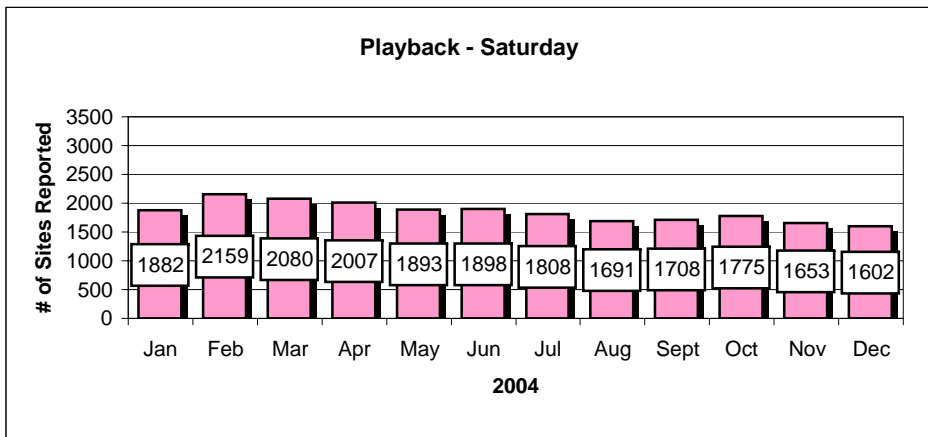

Site Reports

Player Reports

Chart data for above Charts

STC	Sites	STC	Players
Jan	1135	Jan	4627
Feb	1316	Feb	6055
Mar	1561	Mar	6641
Apr	1367	Apr	5616
May	1465	May	5987
Jun	1451	Jun	6306
Jul	1351	Jul	5768
Aug	1364	Aug	5885
Sept	1120	Sept	4450
Oct	1082	Oct	3779
Nov	1042	Nov	3562
Dec	1109	Dec	4026
SIX	Sites	SIX	Players
Jan	1598	Jan	7446
Feb	1699	Feb	7923
Mar	1652	Mar	7876
Apr	1685	Apr	8194
May	1587	May	7414
Jun	1722	Jun	8700
Jul	1634	Jul	8471
Aug	1541	Aug	7599
Sept	1596	Sept	6841
Oct	1728	Oct	7329
Nov	1584	Nov	6681
Dec	1943	Dec	9051

S IQ	Sites	S IQ	Players
Jan	1360	Jan	4764
Feb	1441	Feb	5149
Mar	1499	Mar	5626
Apr	1473	Apr	5924
May	1372	May	5145
Jun	1497	Jun	5738
Jul	1436	Jul	5866
Aug	1303	Aug	5039
Sept	1576	Sept	6500
Oct	1700	Oct	7013
Nov	1773	Nov	7331
Dec	1675	Dec	7272
SL	Sites	SL	Players
Jan	2285	Jan	13255
Feb	2342	Feb	13854
Mar	2214	Mar	12378
Apr	2196	Apr	12425
May	2066	May	11377
Jun	2077	Jun	11480
Jul	2033	Jul	11227
Aug	1880	Aug	10035
Sept	2042	Sept	10788
Oct	2141	Oct	10357
Nov	2261	Nov	11926
Dec	1822	Dec	8799

SD	Sites	SD	Players
Jan	2120	Jan	12645
Feb	2121	Feb	13122
Mar	2209	Mar	13539
Apr	2163	Apr	13299
May	2073	May	12752
Jun	2035	Jun	12653
Jul	2056	Jul	12680
Aug	1959	Aug	11902
Sept	2027	Sept	11409
Oct	2054	Oct	11444
Nov	2109	Nov	11566
Dec	2192	Dec	12584
PB	Sites	PB	Players
Jan	1882	Jan	10221
Feb	2159	Feb	11759
Mar	2080	Mar	10950
Apr	2007	Apr	10271
May	1893	May	9453
Jun	1898	Jun	9259
Jul	1808	Jul	8836
Aug	1691	Aug	8253
Sept	1708	Sept	7940
Oct	1775	Oct	8022
Nov	1653	Nov	7960
Dec	1602	Dec	7180