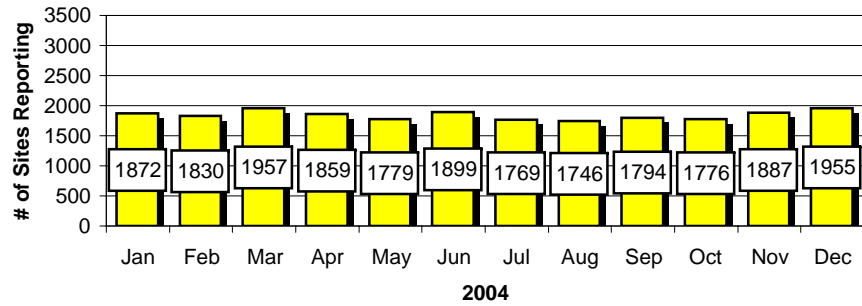

Site Reports

Player Reports

Passport - Wednesday