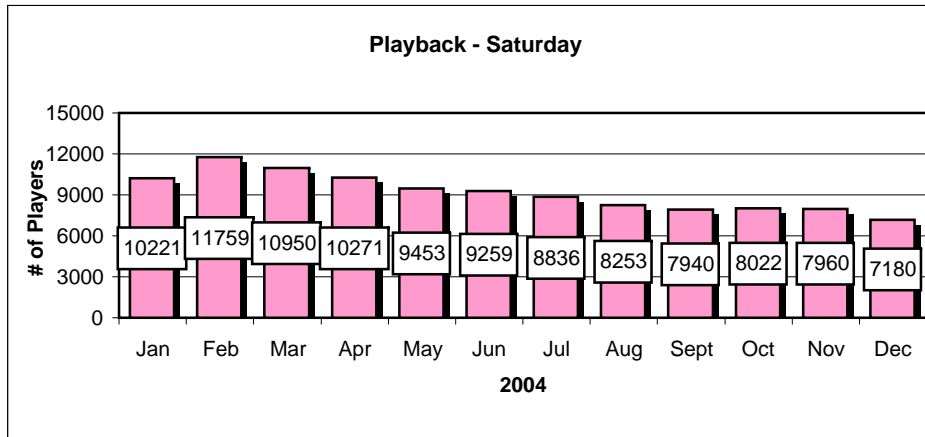

## Player Reports

Chart data for above Charts

STC	Sites	STC	Players
Jan	1135	Jan	4627
Feb	1316	Feb	6055
Mar	1561	Mar	6641
Apr	1367	Apr	5616
May	1465	May	5987
Jun	1451	Jun	6306
Jul	1351	Jul	5768
Aug	1364	Aug	5885
Sept	1120	Sept	4450
Oct	1082	Oct	3779
Nov	1042	Nov	3562
Dec	1109	Dec	4026
SIX	Sites	SIX	Players
Jan	1598	Jan	7446
Feb	1699	Feb	7923
Mar	1652	Mar	7876
Apr	1685	Apr	8194
May	1587	May	7414
Jun	1722	Jun	8700
Jul	1634	Jul	8471
Aug	1541	Aug	7599
Sept	1596	Sept	6841
Oct	1728	Oct	7329
Nov	1584	Nov	6681
Dec	1943	Dec	9051

S IQ	Sites	S IQ	Players
Jan	1360	Jan	4764
Feb	1441	Feb	5149
Mar	1499	Mar	5626
Apr	1473	Apr	5924
May	1372	May	5145
Jun	1497	Jun	5738
Jul	1436	Jul	5866
Aug	1303	Aug	5039
Sept	1576	Sept	6500
Oct	1700	Oct	7013
Nov	1773	Nov	7331
Dec	1675	Dec	7272
SL	Sites	SL	Players
Jan	2285	Jan	13255
Feb	2342	Feb	13854
Mar	2214	Mar	12378
Apr	2196	Apr	12425
May	2066	May	11377
Jun	2077	Jun	11480
Jul	2033	Jul	11227
Aug	1880	Aug	10035
Sept	2042	Sept	10788
Oct	2141	Oct	10357
Nov	2261	Nov	11926
Dec	1822	Dec	8799