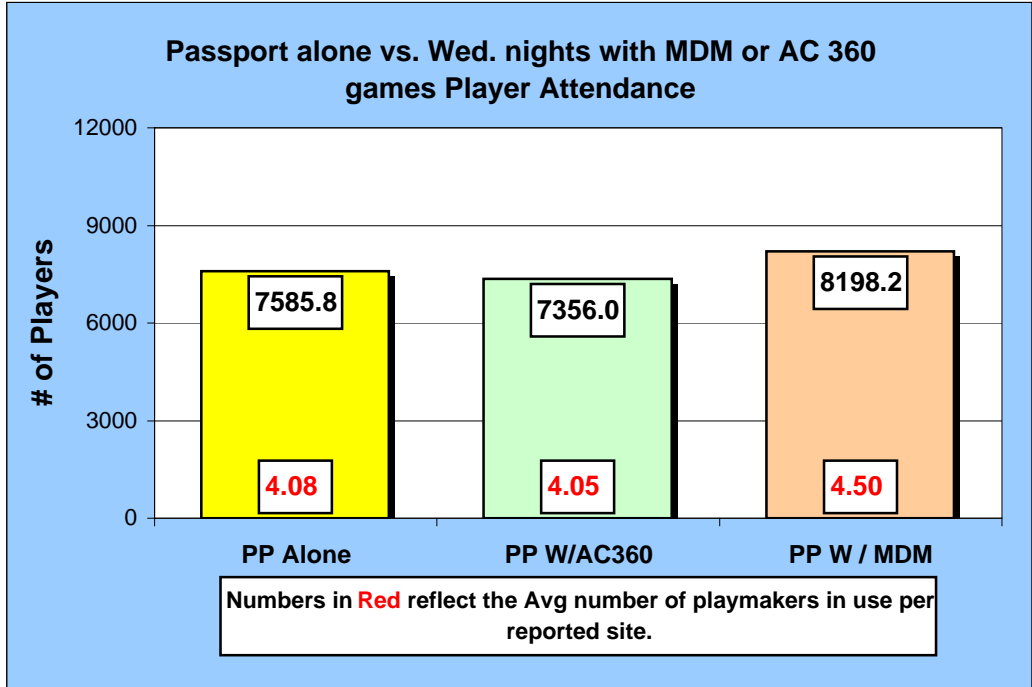

Promotional Games

Passport - 9:00 PM Wednesday		
Date	Sites	Players
01/07/04	1890	7592
01/14/04	1831	7380
01/21/04	1873	7381
01/28/04	1895	7674
02/04/04	1559	6789
02/11/04	1910	7788
02/18/04	1929	8002
02/25/04	1920	7982
03/03/04	1889	7682
03/10/04	2017	8985
03/17/04	2045	9003
03/24/04	1869	7491
03/31/04	1965	8259
04/07/04	1849	7426
04/14/04	1934	8559
04/21/04	1857	7325
04/28/04	1794	7297
05/05/04	1821	6938
05/12/04	1793	6972
05/19/04	1769	7246
08/11/04	1693	7821
08/18/04	1709	7499
08/25/04	1834	7625
09/01/04	1762	6841
09/08/04	1737	6782
09/15/04	1789	7143
09/22/04	1920	7722
09/29/04	1764	6677
10/06/04	1795	6778
10/13/04	1639	6011
11/17/04	1,934	7,864
11/24/04	2,024	9,035
12/01/04	1,955	7,487
12/08/04	1,885	6,847
12/15/04	1,974	7,812
12/22/04	1,977	8,243
12/29/04	1,982	8,718
37	37	37
Avg:	1859.0	7585.8

This sheet reflects the attendance for nights when the MDM & AC 360 games play compared to Passport only Wed. night games during the rest of the year.

Chart Data - Sites		
PP Alone	1859	52.4%
PP W/AC360	1815	51.1%
PP W / MDM	1823	51.3%
% Diff	98.04%	98.04%
Chart Data - Players		
PP Alone	7586	4.08
PP W/AC360	7356	4.05
PP W / MDM	8198	4.50
% Diff	108.07%	110.23%

(Data in tan cells compares numbers with MDM over No MDM stats)

MDM Game Nights		
Date	Sites	Players
05/26/04	1732	7369
06/02/04	1843	8102
06/09/04	1882	8418
06/16/04	1845	7839
06/23/04	1898	8277
06/30/04	2025	9489
07/07/04	1954	9390
07/14/04	1639	7730
07/21/04	1696	7669
07/28/04	1786	8107
08/04/04	1748	7790
11	11	11
Avg:	1822.5	8198.2

Anderson Cooper 360		
Date	Sites	Players
10/20/04	1886	7663
10/27/04	1782	7197
11/03/04	1940	7781
11/10/04	1651	6783
4	4	4
Avg:	1814.8	7356.0