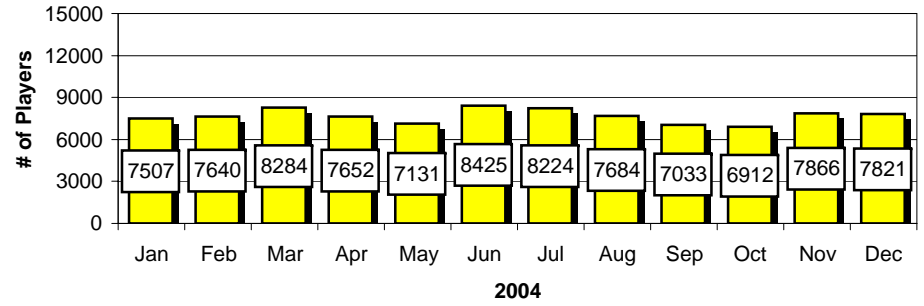

Passport - Wednesday