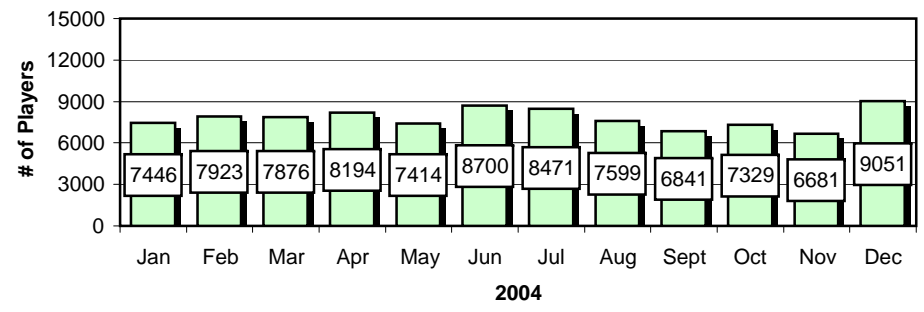

Site Reports

Player Reports

Passport - Wednesday

Passport - Wednesday

SIX - Thursday

SIX - Thursday

Spotlight - Friday

Spotlight - Friday

Site Reports

Player Reports

Chart data for above Charts

STC	Sites	STC	Players
Jan	1135	Jan	4627
Feb	1316	Feb	6055
Mar	1561	Mar	6641
Apr	1367	Apr	5616
May	1465	May	5987
Jun	1451	Jun	6306
Jul	1351	Jul	5768
Aug	1364	Aug	5885
Sept	1120	Sept	4450
Oct	1082	Oct	3779
Nov	1042	Nov	3562
Dec	1109	Dec	4026
SIX	Sites	SIX	Players
Jan	1598	Jan	7446
Feb	1699	Feb	7923
Mar	1652	Mar	7876
Apr	1685	Apr	8194
May	1587	May	7414
Jun	1722	Jun	8700
Jul	1634	Jul	8471
Aug	1541	Aug	7599
Sept	1596	Sept	6841
Oct	1728	Oct	7329
Nov	1584	Nov	6681
Dec	1943	Dec	9051

S IQ	Sites	S IQ	Players
Jan	1360	Jan	4764
Feb	1441	Feb	5149
Mar	1499	Mar	5626
Apr	1473	Apr	5924
May	1372	May	5145
Jun	1497	Jun	5738
Jul	1436	Jul	5866
Aug	1303	Aug	5039
Sept	1576	Sept	6500
Oct	1700	Oct	7013
Nov	1773	Nov	7331
Dec	1675	Dec	7272
SL	Sites	SL	Players
Jan	2285	Jan	13255
Feb	2342	Feb	13854
Mar	2214	Mar	12378
Apr	2196	Apr	12425
May	2066	May	11377
Jun	2077	Jun	11480
Jul	2033	Jul	11227
Aug	1880	Aug	10035
Sept	2042	Sept	10788
Oct	2141	Oct	10357
Nov	2261	Nov	11926
Dec	1822	Dec	8799