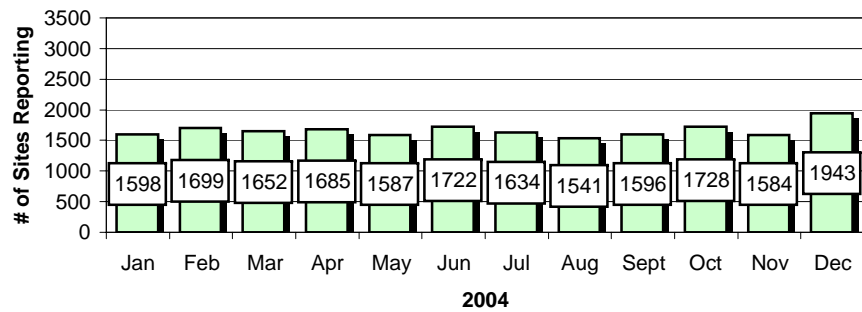

Site Reports

Player Reports

Passport - Wednesday

Passport - Wednesday

SIX - Thursday

SIX - Thursday

Spotlight - Friday

Spotlight - Friday

Site Reports

Player Reports

Chart data for above Charts

STC	Sites	STC	Players
Jan	1135	Jan	4627
Feb	1316	Feb	6055
Mar	1561	Mar	6641
Apr	1367	Apr	5616
May	1465	May	5987
Jun	1451	Jun	6306
Jul	1351	Jul	5768
Aug	1364	Aug	5885
Sept	1120	Sept	4450
Oct	1082	Oct	3779
Nov	1042	Nov	3562
Dec	1109	Dec	4026
SIX	Sites	SIX	Players
Jan	1598	Jan	7446
Feb	1699	Feb	7923
Mar	1652	Mar	7876
Apr	1685	Apr	8194
May	1587	May	7414
Jun	1722	Jun	8700
Jul	1634	Jul	8471
Aug	1541	Aug	7599
Sept	1596	Sept	6841
Oct	1728	Oct	7329
Nov	1584	Nov	6681
Dec	1943	Dec	9051

S IQ	Sites	S IQ	Players
Jan	1360	Jan	4764
Feb	1441	Feb	5149
Mar	1499	Mar	5626
Apr	1473	Apr	5924
May	1372	May	5145
Jun	1497	Jun	5738
Jul	1436	Jul	5866
Aug	1303	Aug	5039
Sept	1576	Sept	6500
Oct	1700	Oct	7013
Nov	1773	Nov	7331
Dec	1675	Dec	7272
SL	Sites	SL	Players
Jan	2285	Jan	13255
Feb	2342	Feb	13854
Mar	2214	Mar	12378
Apr	2196	Apr	12425
May	2066	May	11377
Jun	2077	Jun	11480
Jul	2033	Jul	11227
Aug	1880	Aug	10035
Sept	2042	Sept	10788
Oct	2141	Oct	10357
Nov	2261	Nov	11926
Dec	1822	Dec	8799