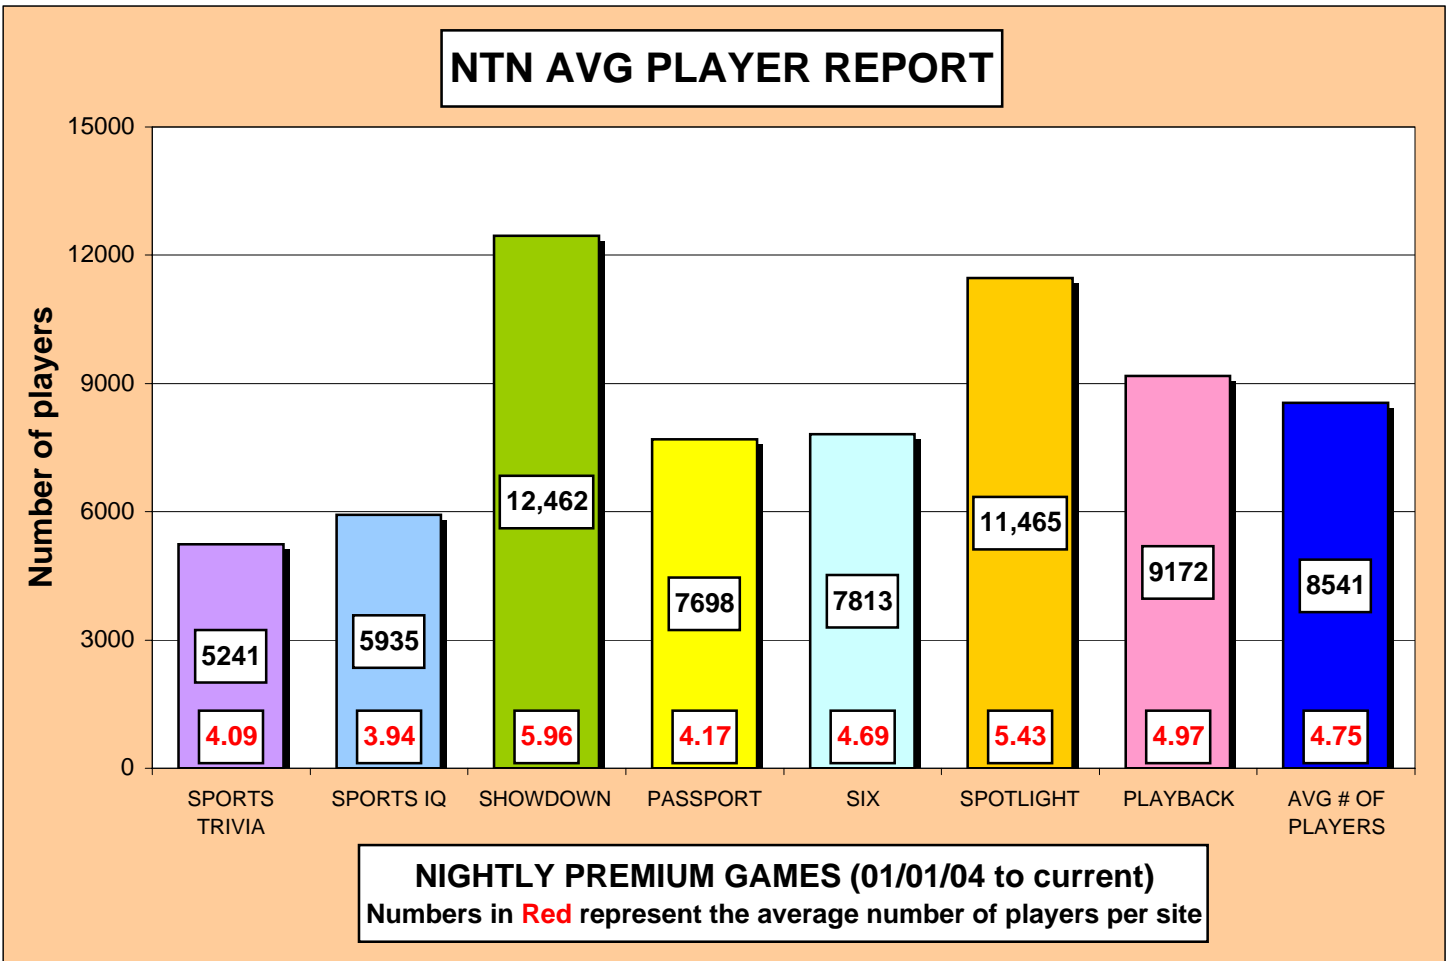

Playback - 9:00 PM Saturday		
Date	Sites	Players
01/03/04	1641	8504
01/10/04	1579	7933
01/17/04	2128	11064
01/24/04	2169	11935
01/31/04	1895	11670
02/07/04	2178	11844
02/14/04	2170	11477
02/21/04	2128	12034
02/28/04	2160	11679
03/06/04	2191	12144
03/13/04	2089	11307
03/20/04	2012	10427
03/27/04	2026	9920
04/03/04	2060	11083
04/10/04	1986	9916
04/17/04	1992	9987
04/24/04	1991	10097
05/01/04	2016	10434
05/08/04	2018	9771
05/15/04	1968	9797
05/22/04	1836	9157
05/29/04	1627	8106
06/05/04	1935	9580
06/12/04	1804	9051
06/19/04	1919	9213
06/26/04	1934	9191
07/03/04	1816	8355
07/10/04	1826	9089
07/17/04	1784	8926
07/24/04	1794	9117
07/31/04	1822	8693
08/07/04	1771	8548
08/14/04	1631	8113
08/21/04	1622	7693
08/28/04	1740	8657
09/04/04	1662	7841
09/11/04	1641	7452
09/18/04	1758	8325
09/25/04	1771	8142
10/02/04	1810	8501
10/09/04	1747	7844
10/16/04	1734	7798
10/23/04	1773	8079
10/30/04	1812	7886
11/06/04	1940	9321
11/13/04	1948	9025
11/20/04	700	3334
11/27/04	2022	10160
12/04/04	1946	9069
12/11/04	2090	9733
12/18/04	1831	7975
12/25/04	541	1943
52 52 52		
Avg:		1845.8 9171.9
Playback		

As of the 1-28-04 424B5 prospective, NTN is showing appx 3500 sites, & still only 20% set up on VSAT.

As of 1-30-04 stock sales Reported, NTN now Reported appx 3600 sites.

As of 03-09-04, in the NTN Blast P/R, NTN says they have appx 3500 sites

As of 3-15-04 CC, NTN has appx 3500 sites w/ 3125 in the US. 30% of sites changed to VSAT as of 3-15.

As of 5-10-04 and NTN's 1st qtr 04 10Q Reported, NTN has a 3047 US sites and 400 Canadian sites for a total of 3447. NTN also Reported 26% sites converted to VSAT.

As of 7-29-04 and NTN's 2nd qtr 04 10Q Reported, NTN has a net inc. of 79 US sites for an est. total of 3530. Will use an average of 3489 on equations in this file. In CC, NTN said 1/3 of system has been converted to VSAT

As of 8-9-04 and NTN's published 10Q report, as of 6-30-04, NTN reports 3130 US sites and 338 Canadian sites. Will use 3498 as an avg.

NTN's 3rd Qtr/04 10Q, NTN reports 3225 US and 353 Canadian sites. I'll use 3550 as an avg annual site count. 38% of sites converted to VSAT.

All information above derived from NTN P/Rs, CC's & SEC Filings.

CHARTS DATA		
GAMES	SITES	%
SPORTS TRIVIA	1282	36.1%
SPORTS IQ	1507	42.4%
SHOWDOWN	2092	58.9%
PASSPORT	1848	52.1%
SIX	1667	46.9%
SPOTLIGHT	2111	59.5%
PLAYBACK	1846	52.0%
AVG # OF SITES	1765	49.7%

GAMES	PLAYERS	# PER SITE
SPORTS TRIVIA	5241	4.1
SPORTS IQ	5935	3.9
SHOWDOWN	12462.3	6.0
PASSPORT	7698	4.2
SIX	7813	4.7
SPOTLIGHT	11465	5.4
PLAYBACK	9172	5.0
AVG # OF PLAYERS	8541	4.7

Holidays
MDM Nights
NFL QB1 nights
Unusual Reported #'s
Anderson Cooper 360

Daily Premium Game Results W/Annual Averages