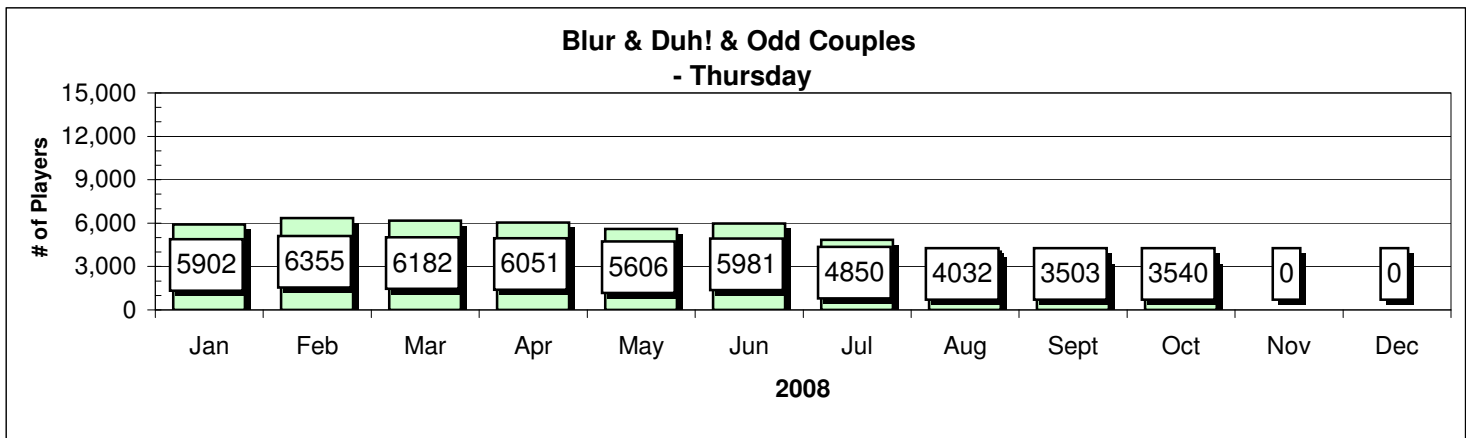

Player Comparisons

Player Comparisons

Showdown - Tuesday

Showdown - Tuesday

Passport/SIX - Wednesday

SIX - Wednesday

Player Comparisons

Player Comparisons

	2007	2008	Difference	Same results without Thursday numbers		
	2007	2008		2007	2008	
Sunday	5177	5193.3	100.32%	5177	5193.3	100.32%
Monday	5181	4749.5	91.67%	5181	4749.5	91.67%
Tuesday	10886	10205	93.75%	10886	10205	93.75%
Wednesday	6452	6921.6	107.28%	6452	6921.6	107.28%
Thursday	7686	5183.6	67.44%			
Friday	10577	10424	98.55%	10577	10424	98.55%
Saturday	7952	8013.7	100.78%	7952	8013.7	100.78%
Combined Avg.	7701.6	7241.5	94.03%	7704.2	7584.5	98.72%