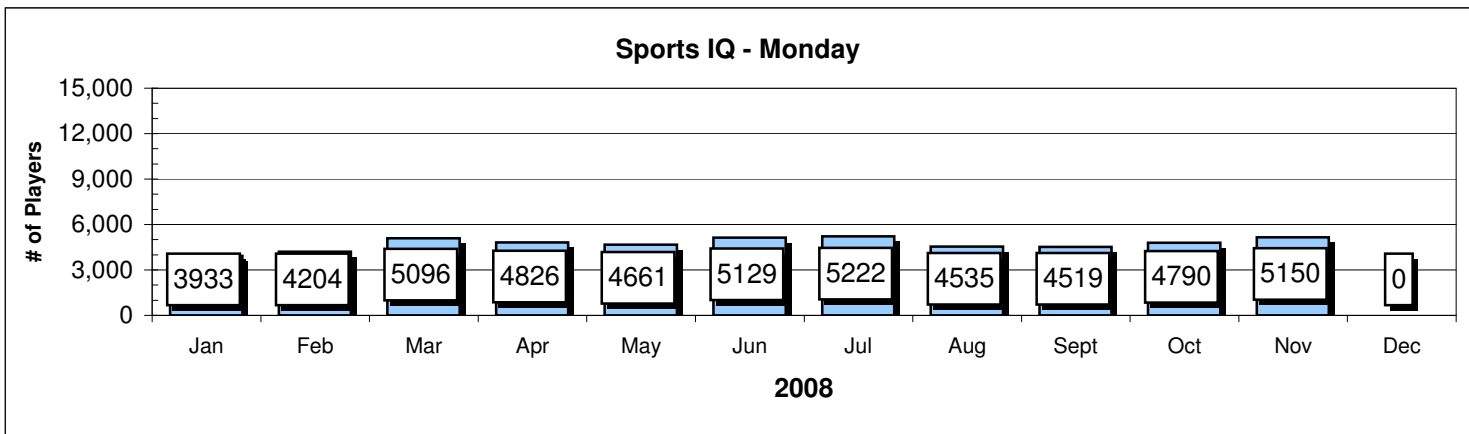

Player Comparisons

Player Comparisons

Showdown - Tuesday

Showdown - Tuesday

Passport/SIX - Wednesday

SIX - Wednesday

Player Comparisons

Player Comparisons

	2007	2008	Difference	Same results without Thursday numbers		
	2007	2008		2007	2008	
Sunday	5177	5193.3	100.32%	5177	5193.3	100.32%
Monday	5181	4749.5	91.67%	5181	4749.5	91.67%
Tuesday	10886	10205	93.75%	10886	10205	93.75%
Wednesday	6452	6921.6	107.28%	6452	6921.6	107.28%
Thursday	7686	5183.6	67.44%			
Friday	10577	10424	98.55%	10577	10424	98.55%
Saturday	7952	8013.7	100.78%	7952	8013.7	100.78%
Combined Avg.	7701.6	7241.5	94.03%	7704.2	7584.5	98.72%