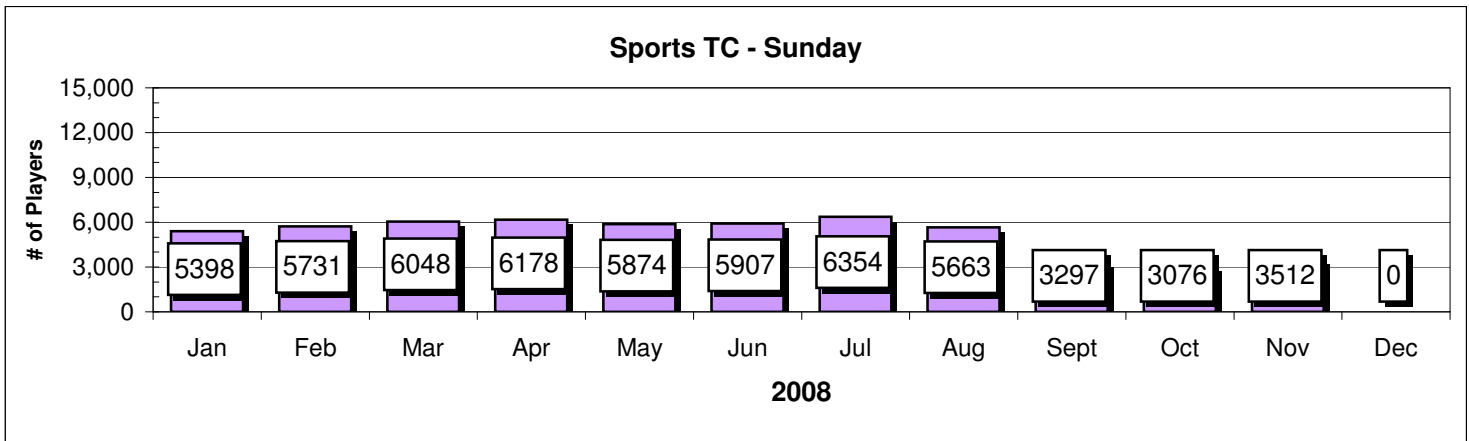

Player Comparisons

Player Comparisons

Showdown - Tuesday

Showdown - Tuesday

Passport/SIX - Wednesday

SIX - Wednesday

Player Comparisons

Player Comparisons

	2007	2008	Difference	Same results without Thursday numbers		
	2007	2008		2007	2008	
Sunday	5177	5193.3	100.32%	5177	5193.3	100.32%
Monday	5181	4749.5	91.67%	5181	4749.5	91.67%
Tuesday	10886	10205	93.75%	10886	10205	93.75%
Wednesday	6452	6921.6	107.28%	6452	6921.6	107.28%
Thursday	7686	5183.6	67.44%			
Friday	10577	10424	98.55%	10577	10424	98.55%
Saturday	7952	8013.7	100.78%	7952	8013.7	100.78%
Combined Avg.	7701.6	7241.5	94.03%	7704.2	7584.5	98.72%