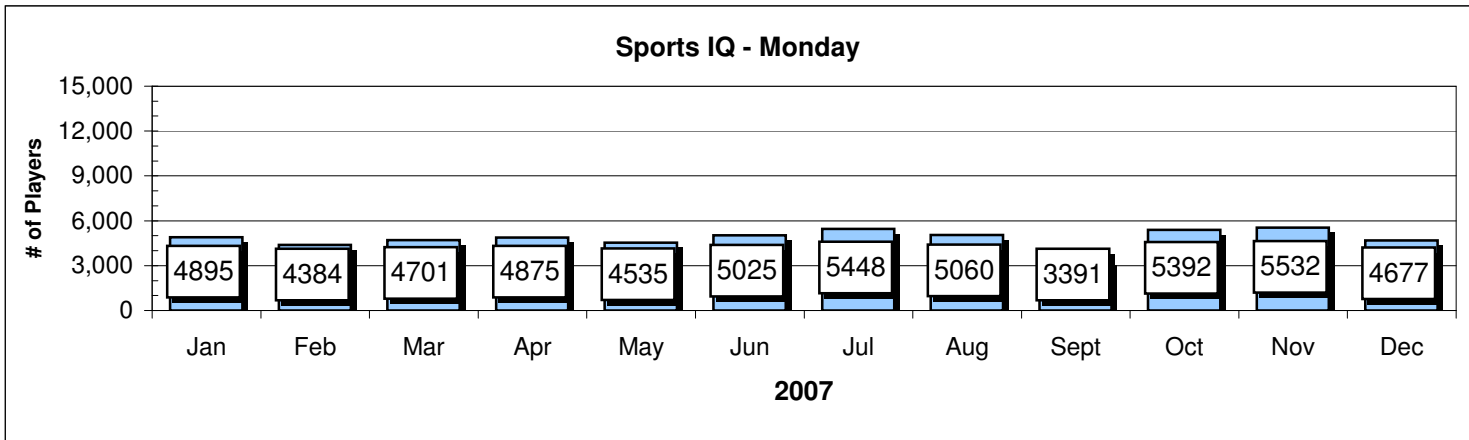

Player Comparisons

Player Comparisons

Showdown - Tuesday

Showdown - Tuesday

Passport/SIX - Wednesday

SIX - Wednesday

Player Comparisons

Player Comparisons

	2007	2008	Difference	Same results without Thursday numbers		
	2007	2008		2007	2008	
Sunday	5177	5193.3	100.32%	5177	5193.3	100.32%
Monday	5181	4749.5	91.67%	5181	4749.5	91.67%
Tuesday	10886	10205	93.75%	10886	10205	93.75%
Wednesday	6452	6921.6	107.28%	6452	6921.6	107.28%
Thursday	7686	5183.6	67.44%			
Friday	10577	10424	98.55%	10577	10424	98.55%
Saturday	7952	8013.7	100.78%	7952	8013.7	100.78%
Combined Avg.	7701.6	7241.5	94.03%	7704.2	7584.5	98.72%