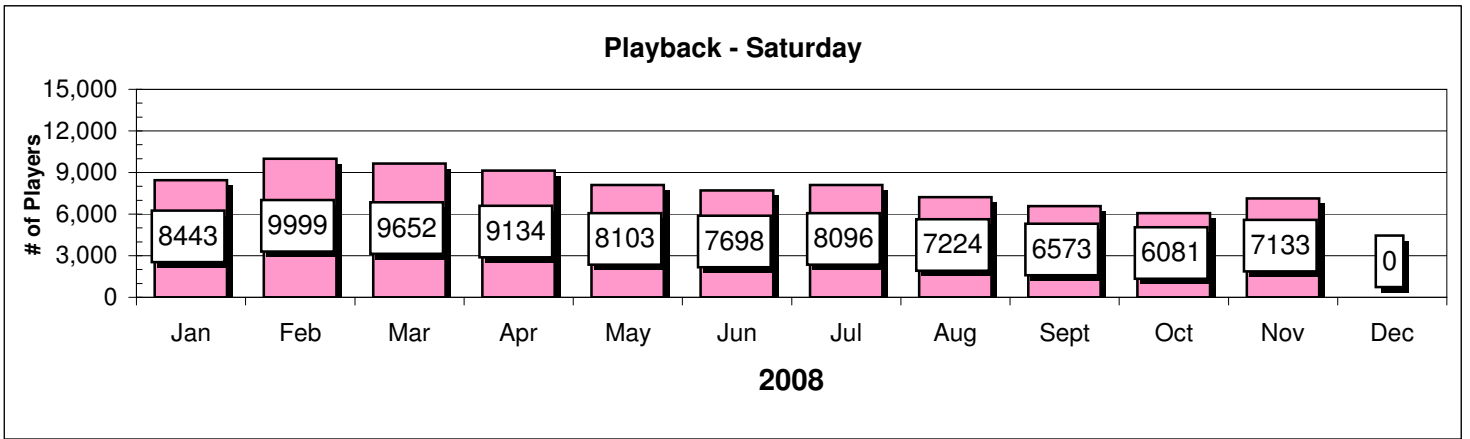

Player Comparisons

Player Comparisons

Showdown - Tuesday

Showdown - Tuesday

Passport/SIX - Wednesday

SIX - Wednesday

Player Comparisons

Player Comparisons

	2007	2008	Difference	Same results without Thursday numbers		
	2007	2008		2007	2008	
Sunday	5177	5193.3	100.32%	5177	5193.3	100.32%
Monday	5181	4749.5	91.67%	5181	4749.5	91.67%
Tuesday	10886	10205	93.75%	10886	10205	93.75%
Wednesday	6452	6921.6	107.28%	6452	6921.6	107.28%
Thursday	7686	5183.6	67.44%			
Friday	10577	10424	98.55%	10577	10424	98.55%
Saturday	7952	8013.7	100.78%	7952	8013.7	100.78%
Combined Avg.	7701.6	7241.5	94.03%	7704.2	7584.5	98.72%