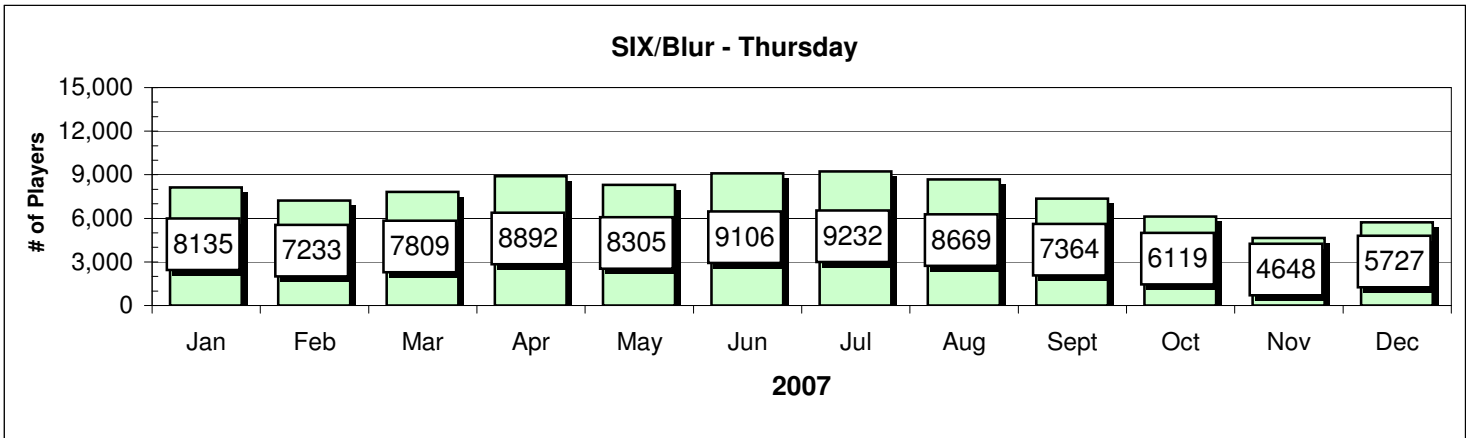

Player Comparisons

Player Comparisons

Showdown - Tuesday

Showdown - Tuesday

Passport/SIX - Wednesday

SIX - Wednesday

Player Comparisons

Player Comparisons

	2007	2008	Difference	Same results without Thursday numbers		
	2007	2008		2007	2008	
Sunday	5177	5193.3	100.32%	5177	5193.3	100.32%
Monday	5181	4749.5	91.67%	5181	4749.5	91.67%
Tuesday	10886	10205	93.75%	10886	10205	93.75%
Wednesday	6452	6921.6	107.28%	6452	6921.6	107.28%
Thursday	7686	5183.6	67.44%			
Friday	10577	10424	98.55%	10577	10424	98.55%
Saturday	7952	8013.7	100.78%	7952	8013.7	100.78%
Combined Avg.	7701.6	7241.5	94.03%	7704.2	7584.5	98.72%