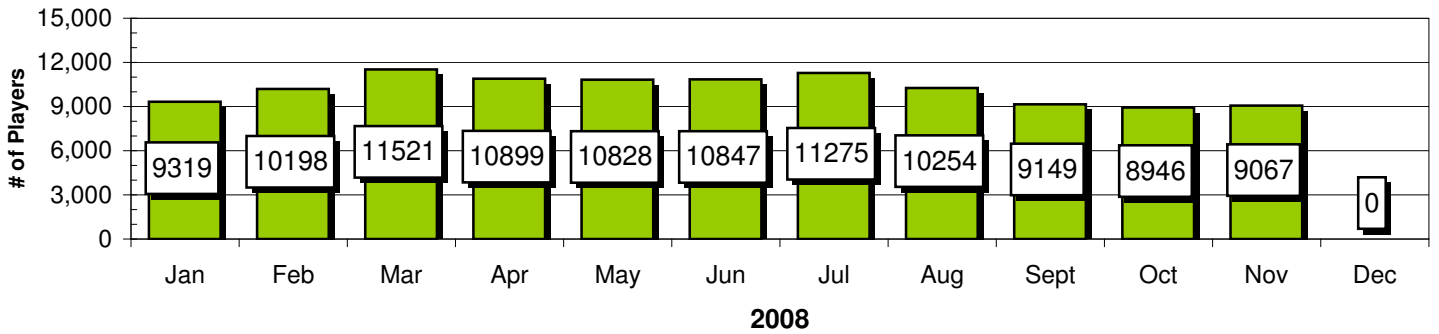

Player Comparisons

Player Comparisons

Showdown - Tuesday

Showdown - Tuesday

Passport/SIX - Wednesday

SIX - Wednesday

Player Comparisons

Player Comparisons

	2007	2008	Difference	Same results without Thursday numbers		
	2007	2008		2007	2008	
Sunday	5177	5193.3	100.32%	5177	5193.3	100.32%
Monday	5181	4749.5	91.67%	5181	4749.5	91.67%
Tuesday	10886	10205	93.75%	10886	10205	93.75%
Wednesday	6452	6921.6	107.28%	6452	6921.6	107.28%
Thursday	7686	5183.6	67.44%			
Friday	10577	10424	98.55%	10577	10424	98.55%
Saturday	7952	8013.7	100.78%	7952	8013.7	100.78%
Combined Avg.	7701.6	7241.5	94.03%	7704.2	7584.5	98.72%