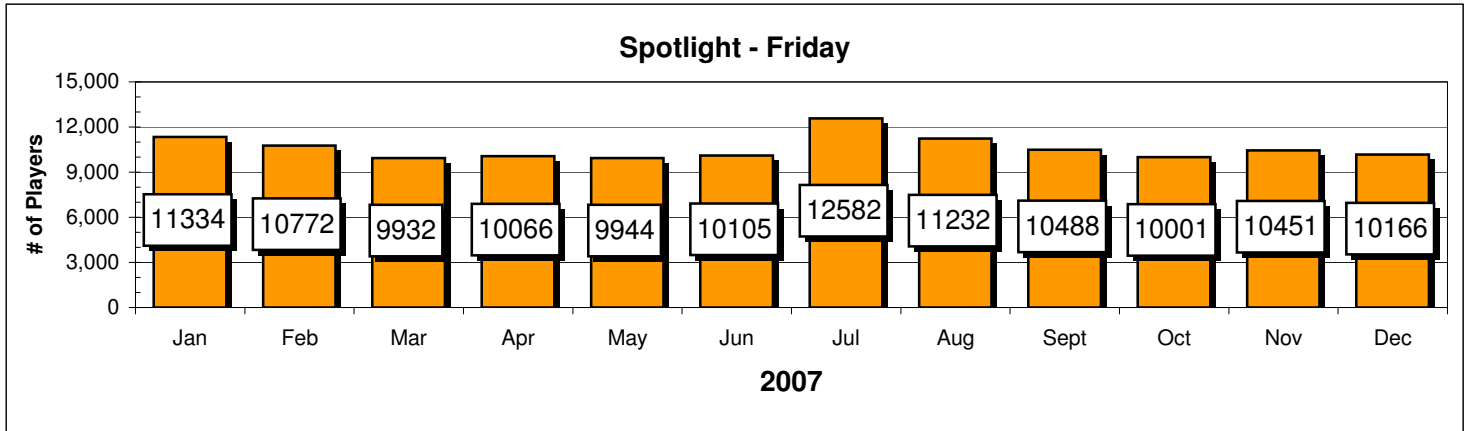

Player Comparisons

Player Comparisons

Showdown - Tuesday

Showdown - Tuesday

Passport/SIX - Wednesday

SIX - Wednesday

Player Comparisons

Player Comparisons

	2007	2008	Difference	Same results without Thursday numbers		
	2007	2008		2007	2008	
Sunday	5177	5193.3	100.32%	5177	5193.3	100.32%
Monday	5181	4749.5	91.67%	5181	4749.5	91.67%
Tuesday	10886	10205	93.75%	10886	10205	93.75%
Wednesday	6452	6921.6	107.28%	6452	6921.6	107.28%
Thursday	7686	5183.6	67.44%			
Friday	10577	10424	98.55%	10577	10424	98.55%
Saturday	7952	8013.7	100.78%	7952	8013.7	100.78%
Combined Avg.	7701.6	7241.5	94.03%	7704.2	7584.5	98.72%