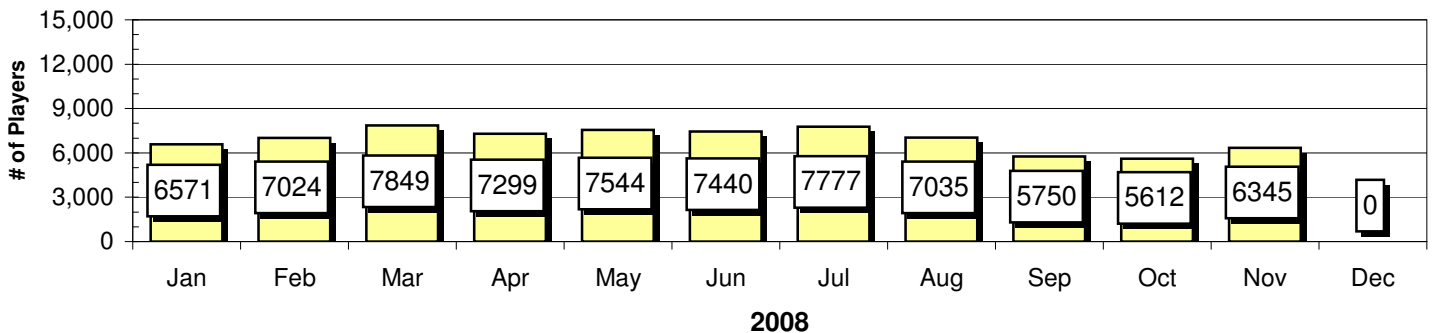

Player Comparisons

Player Comparisons

Showdown - Tuesday

Showdown - Tuesday

Passport/SIX - Wednesday

SIX - Wednesday

Player Comparisons

Player Comparisons

	2007	2008	Difference	Same results without Thursday numbers		
	2007	2008		2007	2008	
Sunday	5177	5193.3	100.32%	5177	5193.3	100.32%
Monday	5181	4749.5	91.67%	5181	4749.5	91.67%
Tuesday	10886	10205	93.75%	10886	10205	93.75%
Wednesday	6452	6921.6	107.28%	6452	6921.6	107.28%
Thursday	7686	5183.6	67.44%			
Friday	10577	10424	98.55%	10577	10424	98.55%
Saturday	7952	8013.7	100.78%	7952	8013.7	100.78%
Combined Avg.	7701.6	7241.5	94.03%	7704.2	7584.5	98.72%