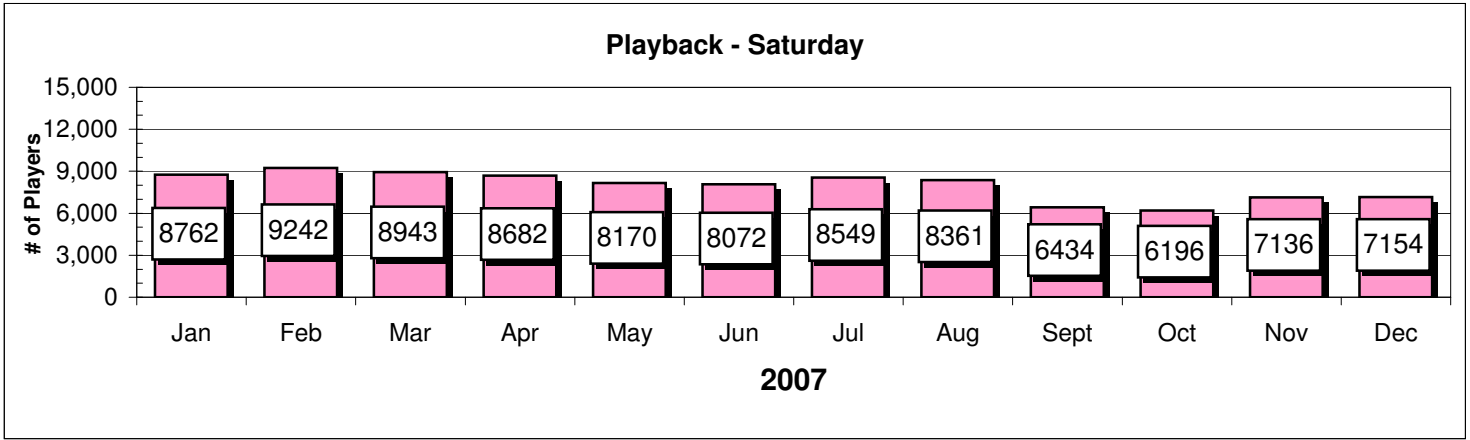

Player Comparisons

Player Comparisons

Showdown - Tuesday

Showdown - Tuesday

Passport/SIX - Wednesday

SIX - Wednesday

Player Comparisons

Player Comparisons

	2007	2008	Difference	Same results without Thursday numbers		
	2007	2008		2007	2008	
Sunday	5177	5193.3	100.32%	5177	5193.3	100.32%
Monday	5181	4749.5	91.67%	5181	4749.5	91.67%
Tuesday	10886	10205	93.75%	10886	10205	93.75%
Wednesday	6452	6921.6	107.28%	6452	6921.6	107.28%
Thursday	7686	5183.6	67.44%			
Friday	10577	10424	98.55%	10577	10424	98.55%
Saturday	7952	8013.7	100.78%	7952	8013.7	100.78%
Combined Avg.	7701.6	7241.5	94.03%	7704.2	7584.5	98.72%