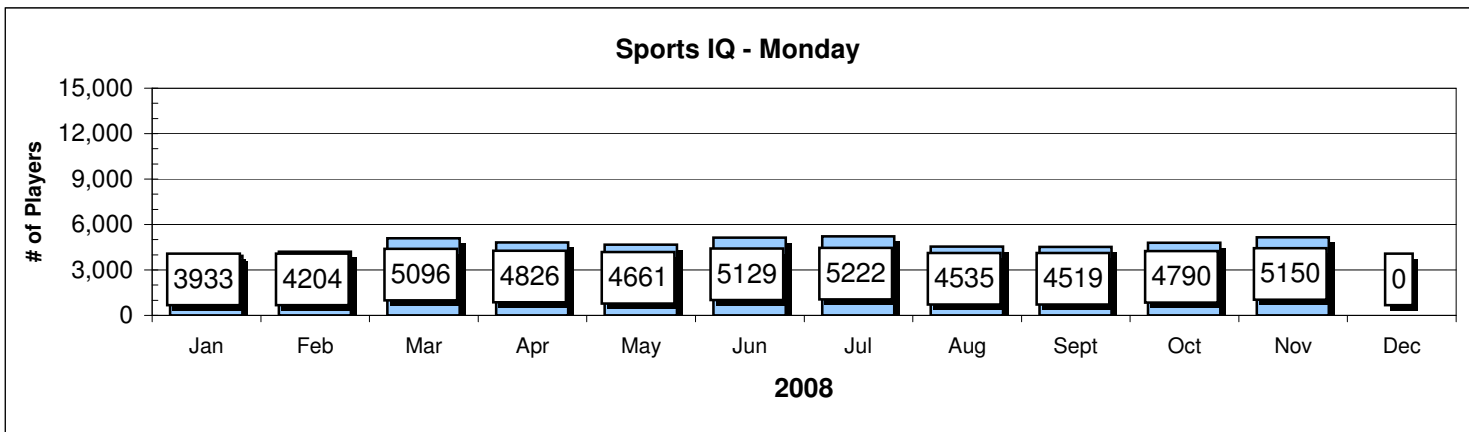

Player Comparisons

Player Comparisons

Showdown - Tuesday

Showdown - Tuesday

Passport/SIX - Wednesday

SIX - Wednesday

Player Comparisons

Player Comparisons

	2007	2008	Difference	Same results without Thursday numbers		
	2007	2008		2007	2008	
Sunday	5177	5193.3	100.32%	5177	5193.3	100.32%
Monday	5181	4749.5	91.67%	5181	4749.5	91.67%
Tuesday	10886	10205	93.75%	10886	10205	93.75%
Wednesday	6452	6921.6	107.28%	6452	6921.6	107.28%
Thursday	7686	5183.6	67.44%			
Friday	10577	10424	98.55%	10577	10424	98.55%
Saturday	7952	8013.7	100.78%	7952	8013.7	100.78%
Combined Avg.	7701.6	7241.5	94.03%	7704.2	7584.5	98.72%