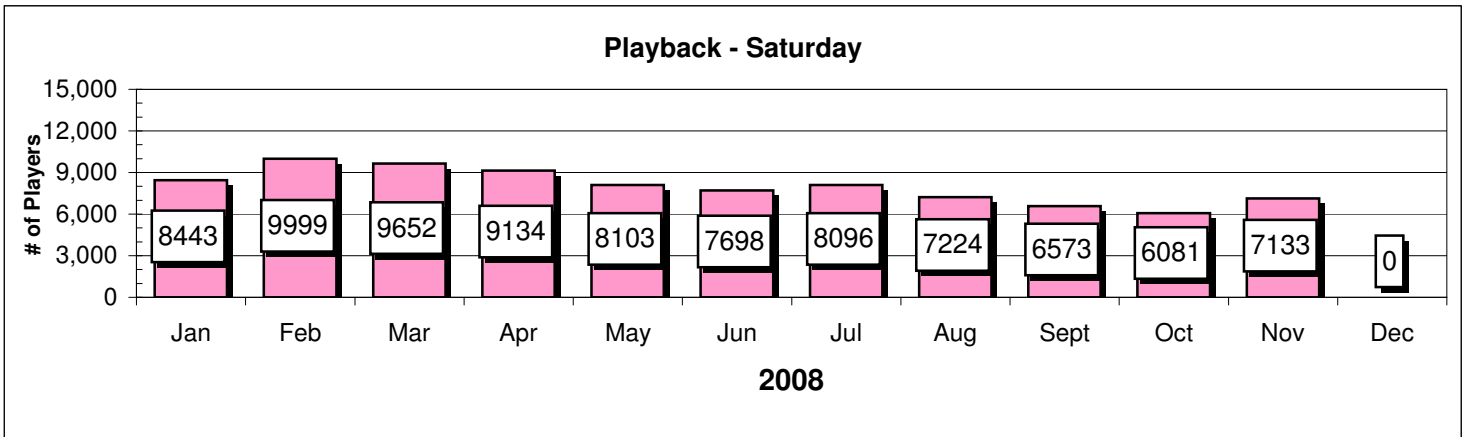

Player Comparisons

Player Comparisons

Showdown - Tuesday

Showdown - Tuesday

Passport/SIX - Wednesday

SIX - Wednesday

Player Comparisons

Player Comparisons

	2007	2008	Difference	Same results without Thursday numbers		
	2007	2008		2007	2008	
Sunday	5177	5193.3	100.32%	5177	5193.3	100.32%
Monday	5181	4749.5	91.67%	5181	4749.5	91.67%
Tuesday	10886	10205	93.75%	10886	10205	93.75%
Wednesday	6452	6921.6	107.28%	6452	6921.6	107.28%
Thursday	7686	5183.6	67.44%			
Friday	10577	10424	98.55%	10577	10424	98.55%
Saturday	7952	8013.7	100.78%	7952	8013.7	100.78%
Combined Avg.	7701.6	7241.5	94.03%	7704.2	7584.5	98.72%