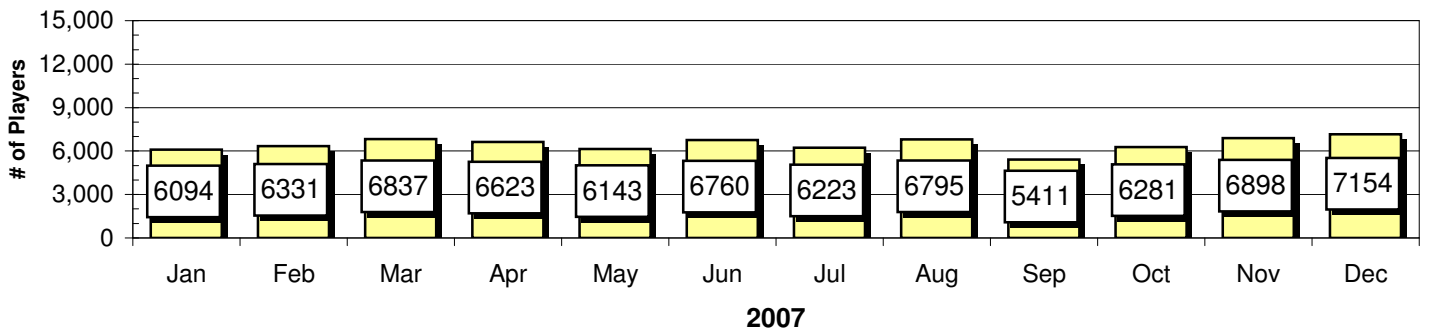

Player Comparisons

Player Comparisons

Showdown - Tuesday

Showdown - Tuesday

Passport/SIX - Wednesday

SIX - Wednesday

Player Comparisons

Player Comparisons

	2007	2008	Difference	Same results without Thursday numbers		
	2007	2008		2007	2008	
Sunday	5177	5193.3	100.32%	5177	5193.3	100.32%
Monday	5181	4749.5	91.67%	5181	4749.5	91.67%
Tuesday	10886	10205	93.75%	10886	10205	93.75%
Wednesday	6452	6921.6	107.28%	6452	6921.6	107.28%
Thursday	7686	5183.6	67.44%			
Friday	10577	10424	98.55%	10577	10424	98.55%
Saturday	7952	8013.7	100.78%	7952	8013.7	100.78%
Combined Avg.	7701.6	7241.5	94.03%	7704.2	7584.5	98.72%