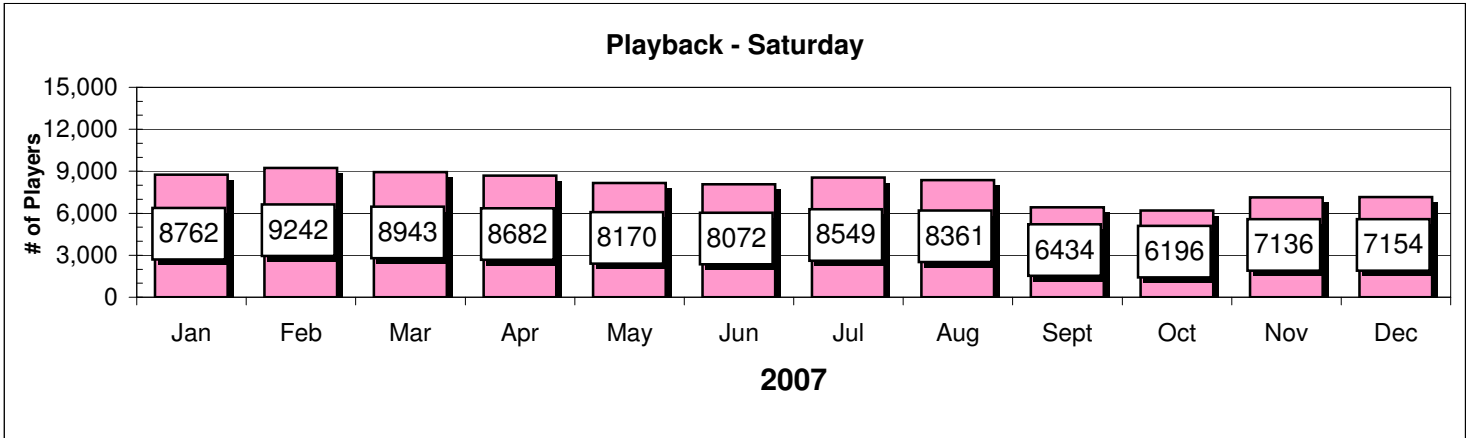

Player Comparisons

Player Comparisons

Showdown - Tuesday

Showdown - Tuesday

Passport/SIX - Wednesday

SIX - Wednesday

Player Comparisons

Player Comparisons

	2007	2008	Difference	Same results without Thursday numbers		
	2007	2008		2007	2008	
Sunday	5177	5193.3	100.32%	5177	5193.3	100.32%
Monday	5181	4749.5	91.67%	5181	4749.5	91.67%
Tuesday	10886	10205	93.75%	10886	10205	93.75%
Wednesday	6452	6921.6	107.28%	6452	6921.6	107.28%
Thursday	7686	5183.6	67.44%			
Friday	10577	10424	98.55%	10577	10424	98.55%
Saturday	7952	8013.7	100.78%	7952	8013.7	100.78%
Combined Avg.	7701.6	7241.5	94.03%	7704.2	7584.5	98.72%