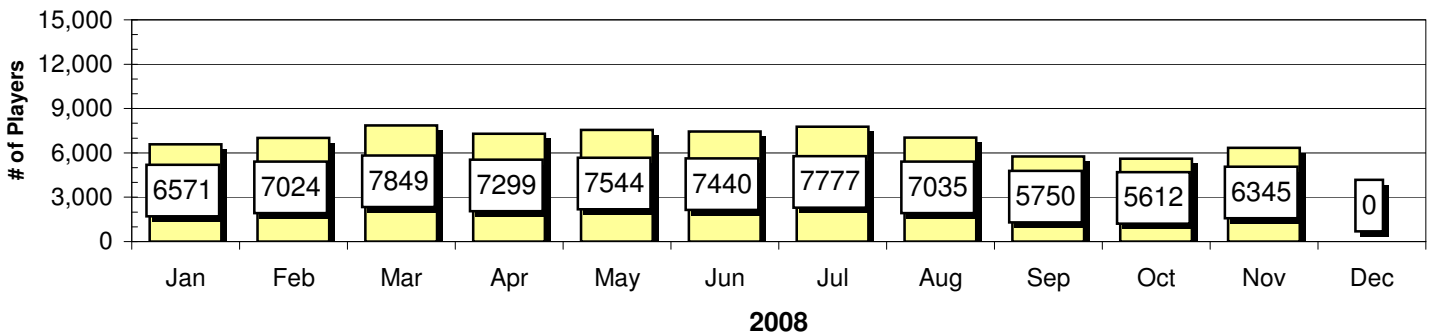

Player Comparisons

Player Comparisons

Showdown - Tuesday

Showdown - Tuesday

Passport/SIX - Wednesday

SIX - Wednesday

Player Comparisons

Player Comparisons

	2007	2008	Difference	Same results without Thursday numbers		
	2007	2008		2007	2008	
Sunday	5177	5193.3	100.32%	5177	5193.3	100.32%
Monday	5181	4749.5	91.67%	5181	4749.5	91.67%
Tuesday	10886	10205	93.75%	10886	10205	93.75%
Wednesday	6452	6921.6	107.28%	6452	6921.6	107.28%
Thursday	7686	5183.6	67.44%			
Friday	10577	10424	98.55%	10577	10424	98.55%
Saturday	7952	8013.7	100.78%	7952	8013.7	100.78%
Combined Avg.	7701.6	7241.5	94.03%	7704.2	7584.5	98.72%