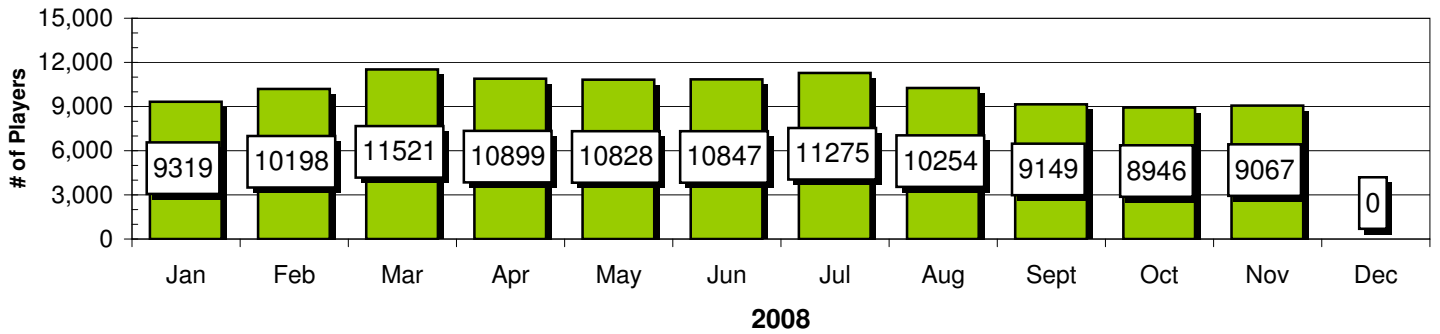

Player Comparisons

Player Comparisons

Showdown - Tuesday

Showdown - Tuesday

Passport/SIX - Wednesday

SIX - Wednesday

Player Comparisons

Player Comparisons

	2007	2008	Difference	Same results without Thursday numbers		
	2007	2008		2007	2008	
Sunday	5177	5193.3	100.32%	5177	5193.3	100.32%
Monday	5181	4749.5	91.67%	5181	4749.5	91.67%
Tuesday	10886	10205	93.75%	10886	10205	93.75%
Wednesday	6452	6921.6	107.28%	6452	6921.6	107.28%
Thursday	7686	5183.6	67.44%			
Friday	10577	10424	98.55%	10577	10424	98.55%
Saturday	7952	8013.7	100.78%	7952	8013.7	100.78%
Combined Avg.	7701.6	7241.5	94.03%	7704.2	7584.5	98.72%