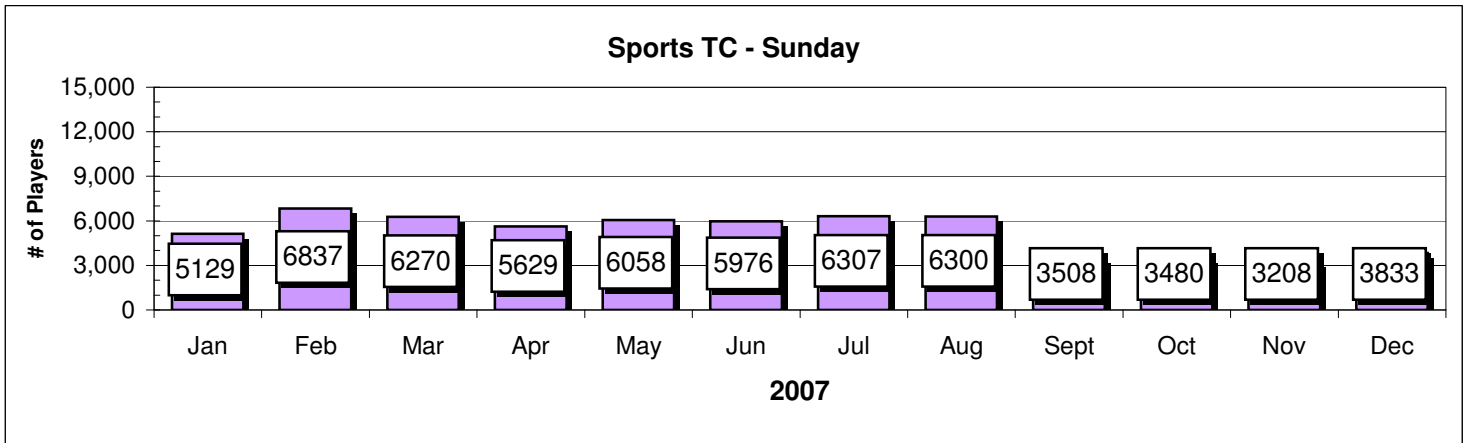

Player Comparisons

Player Comparisons

Showdown - Tuesday

Showdown - Tuesday

Passport/SIX - Wednesday

SIX - Wednesday

Player Comparisons

Player Comparisons

	2007	2008	Difference	Same results without Thursday numbers		
	2007	2008		2007	2008	
Sunday	5177	5193.3	100.32%	5177	5193.3	100.32%
Monday	5181	4749.5	91.67%	5181	4749.5	91.67%
Tuesday	10886	10205	93.75%	10886	10205	93.75%
Wednesday	6452	6921.6	107.28%	6452	6921.6	107.28%
Thursday	7686	5183.6	67.44%			
Friday	10577	10424	98.55%	10577	10424	98.55%
Saturday	7952	8013.7	100.78%	7952	8013.7	100.78%
Combined Avg.	7701.6	7241.5	94.03%	7704.2	7584.5	98.72%