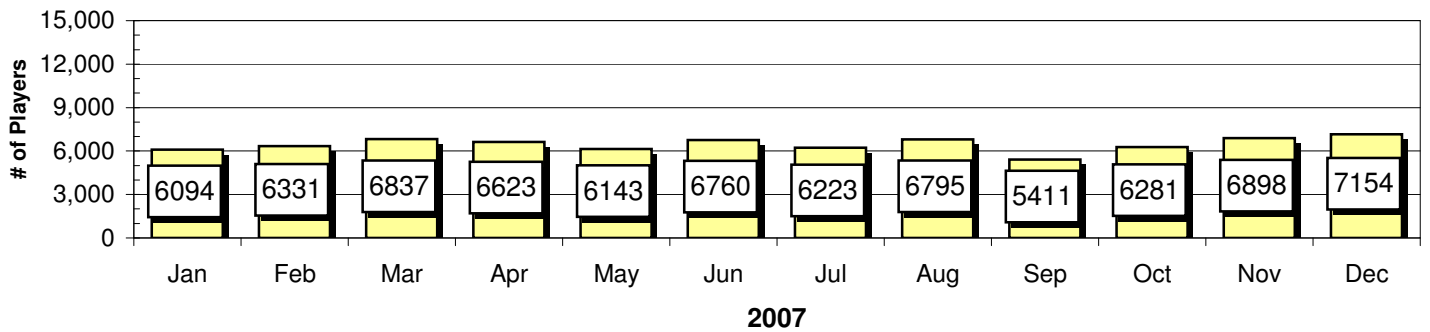

Player Comparisons

Player Comparisons

Showdown - Tuesday

Showdown - Tuesday

Passport/SIX - Wednesday

SIX - Wednesday

Player Comparisons

Player Comparisons

	2007	2008	Difference	Same results without Thursday numbers		
	2007	2008		2007	2008	
Sunday	5177	5193.3	100.32%	5177	5193.3	100.32%
Monday	5181	4749.5	91.67%	5181	4749.5	91.67%
Tuesday	10886	10205	93.75%	10886	10205	93.75%
Wednesday	6452	6921.6	107.28%	6452	6921.6	107.28%
Thursday	7686	5183.6	67.44%			
Friday	10577	10424	98.55%	10577	10424	98.55%
Saturday	7952	8013.7	100.78%	7952	8013.7	100.78%
Combined Avg.	7701.6	7241.5	94.03%	7704.2	7584.5	98.72%