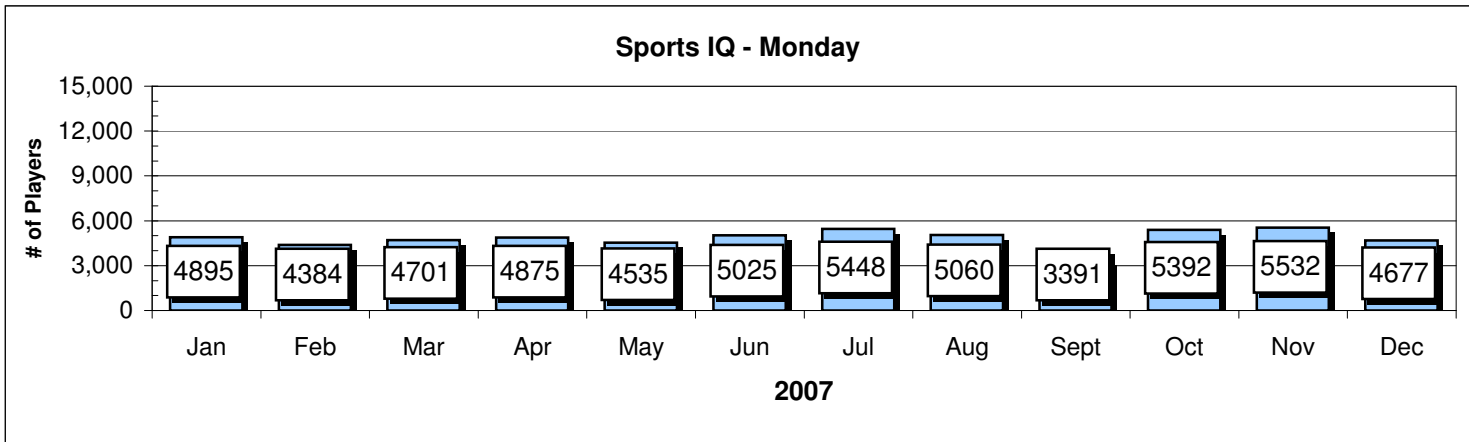

Player Comparisons

Player Comparisons

Showdown - Tuesday

Showdown - Tuesday

Passport/SIX - Wednesday

SIX - Wednesday

Player Comparisons

Player Comparisons

	2007	2008	Difference	Same results without Thursday numbers		
	2007	2008		2007	2008	
Sunday	5177	5193.3	100.32%	5177	5193.3	100.32%
Monday	5181	4749.5	91.67%	5181	4749.5	91.67%
Tuesday	10886	10205	93.75%	10886	10205	93.75%
Wednesday	6452	6921.6	107.28%	6452	6921.6	107.28%
Thursday	7686	5183.6	67.44%			
Friday	10577	10424	98.55%	10577	10424	98.55%
Saturday	7952	8013.7	100.78%	7952	8013.7	100.78%
Combined Avg.	7701.6	7241.5	94.03%	7704.2	7584.5	98.72%