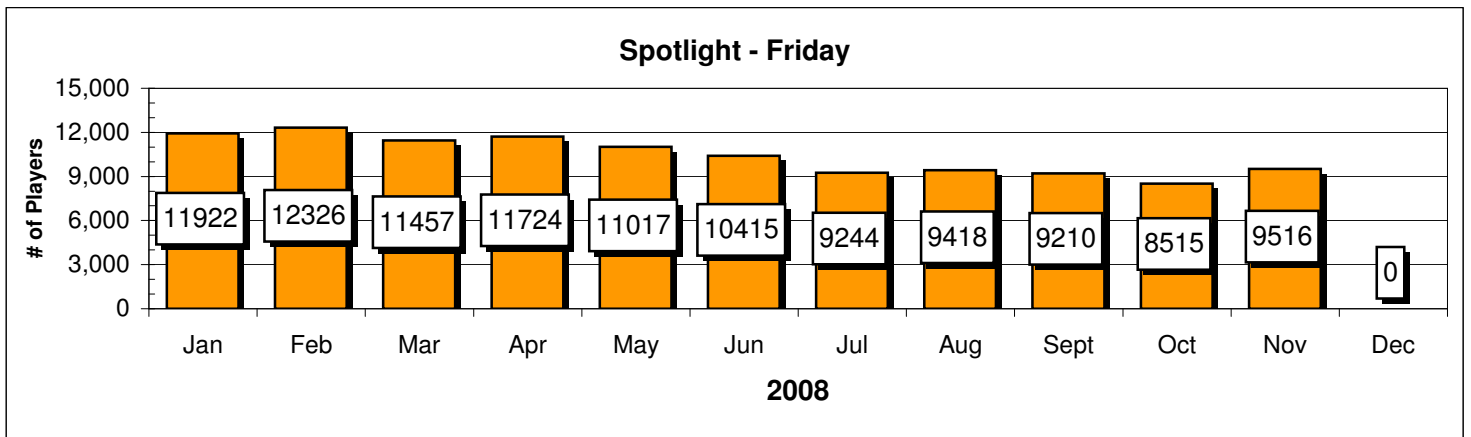

Player Comparisons

Player Comparisons

Showdown - Tuesday

Showdown - Tuesday

Passport/SIX - Wednesday

SIX - Wednesday

Player Comparisons

Player Comparisons

	2007	2008	Difference	Same results without Thursday numbers		
	2007	2008		2007	2008	
Sunday	5177	5193.3	100.32%	5177	5193.3	100.32%
Monday	5181	4749.5	91.67%	5181	4749.5	91.67%
Tuesday	10886	10205	93.75%	10886	10205	93.75%
Wednesday	6452	6921.6	107.28%	6452	6921.6	107.28%
Thursday	7686	5183.6	67.44%			
Friday	10577	10424	98.55%	10577	10424	98.55%
Saturday	7952	8013.7	100.78%	7952	8013.7	100.78%
Combined Avg.	7701.6	7241.5	94.03%	7704.2	7584.5	98.72%