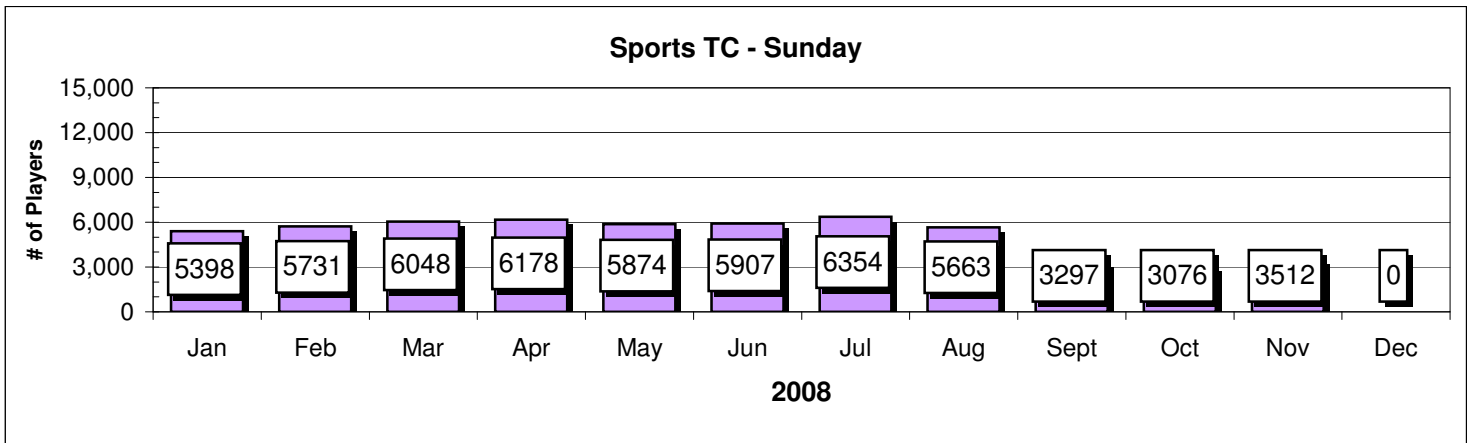

Player Comparisons

Player Comparisons

Showdown - Tuesday

Showdown - Tuesday

Passport/SIX - Wednesday

SIX - Wednesday

Player Comparisons

Player Comparisons

	2007	2008	Difference	Same results without Thursday numbers		
	2007	2008		2007	2008	
Sunday	5177	5193.3	100.32%	5177	5193.3	100.32%
Monday	5181	4749.5	91.67%	5181	4749.5	91.67%
Tuesday	10886	10205	93.75%	10886	10205	93.75%
Wednesday	6452	6921.6	107.28%	6452	6921.6	107.28%
Thursday	7686	5183.6	67.44%			
Friday	10577	10424	98.55%	10577	10424	98.55%
Saturday	7952	8013.7	100.78%	7952	8013.7	100.78%
Combined Avg.	7701.6	7241.5	94.03%	7704.2	7584.5	98.72%