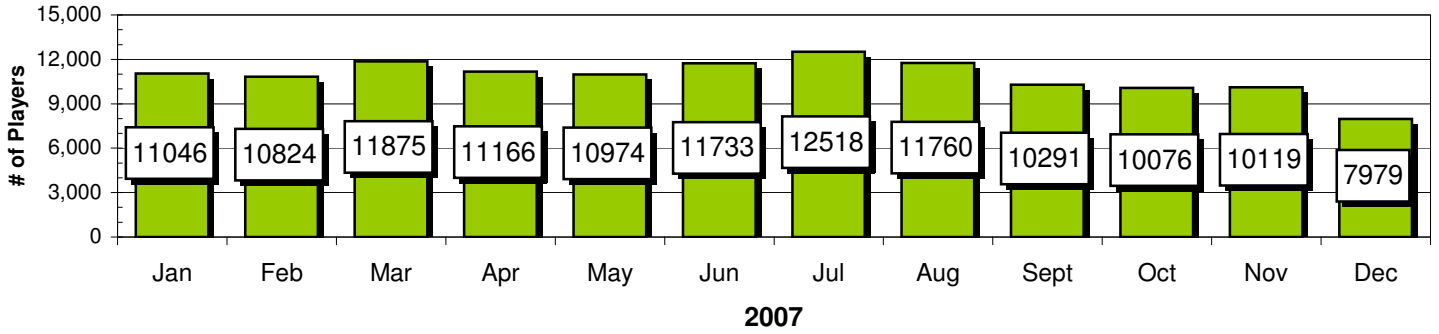

Player Comparisons

Player Comparisons

Showdown - Tuesday

Showdown - Tuesday

Passport/SIX - Wednesday

SIX - Wednesday

Player Comparisons

Player Comparisons

	2007	2008	Difference	Same results without Thursday numbers		
	2007	2008		2007	2008	
Sunday	5177	5193.3	100.32%	5177	5193.3	100.32%
Monday	5181	4749.5	91.67%	5181	4749.5	91.67%
Tuesday	10886	10205	93.75%	10886	10205	93.75%
Wednesday	6452	6921.6	107.28%	6452	6921.6	107.28%
Thursday	7686	5183.6	67.44%			
Friday	10577	10424	98.55%	10577	10424	98.55%
Saturday	7952	8013.7	100.78%	7952	8013.7	100.78%
Combined Avg.	7701.6	7241.5	94.03%	7704.2	7584.5	98.72%