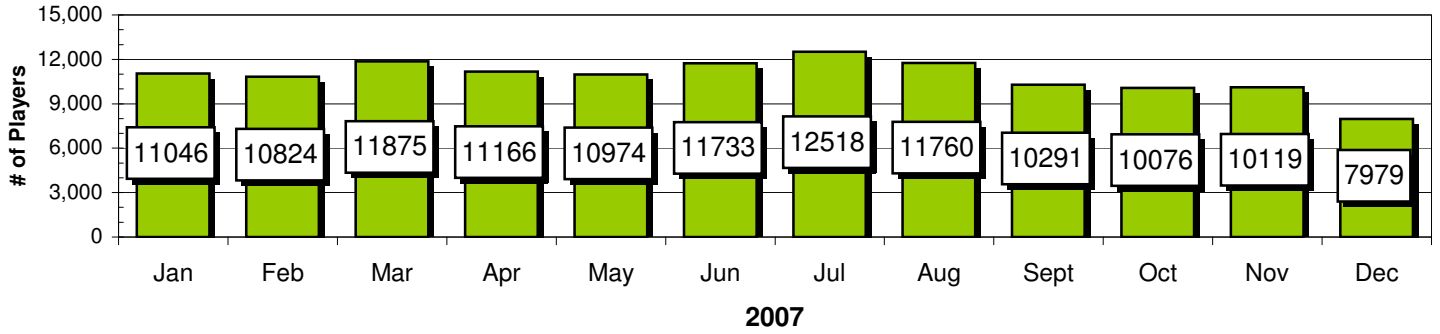

Player Comparisons

Player Comparisons

Showdown - Tuesday

Showdown - Tuesday

Passport/SIX - Wednesday

SIX - Wednesday

Player Comparisons

Player Comparisons

	2007	2008	Difference	Same results without Thursday numbers		
	2007	2008		2007	2008	
Sunday	5177	5193.3	100.32%	5177	5193.3	100.32%
Monday	5181	4749.5	91.67%	5181	4749.5	91.67%
Tuesday	10886	10205	93.75%	10886	10205	93.75%
Wednesday	6452	6921.6	107.28%	6452	6921.6	107.28%
Thursday	7686	5183.6	67.44%			
Friday	10577	10424	98.55%	10577	10424	98.55%
Saturday	7952	8013.7	100.78%	7952	8013.7	100.78%
Combined Avg.	7701.6	7241.5	94.03%	7704.2	7584.5	98.72%